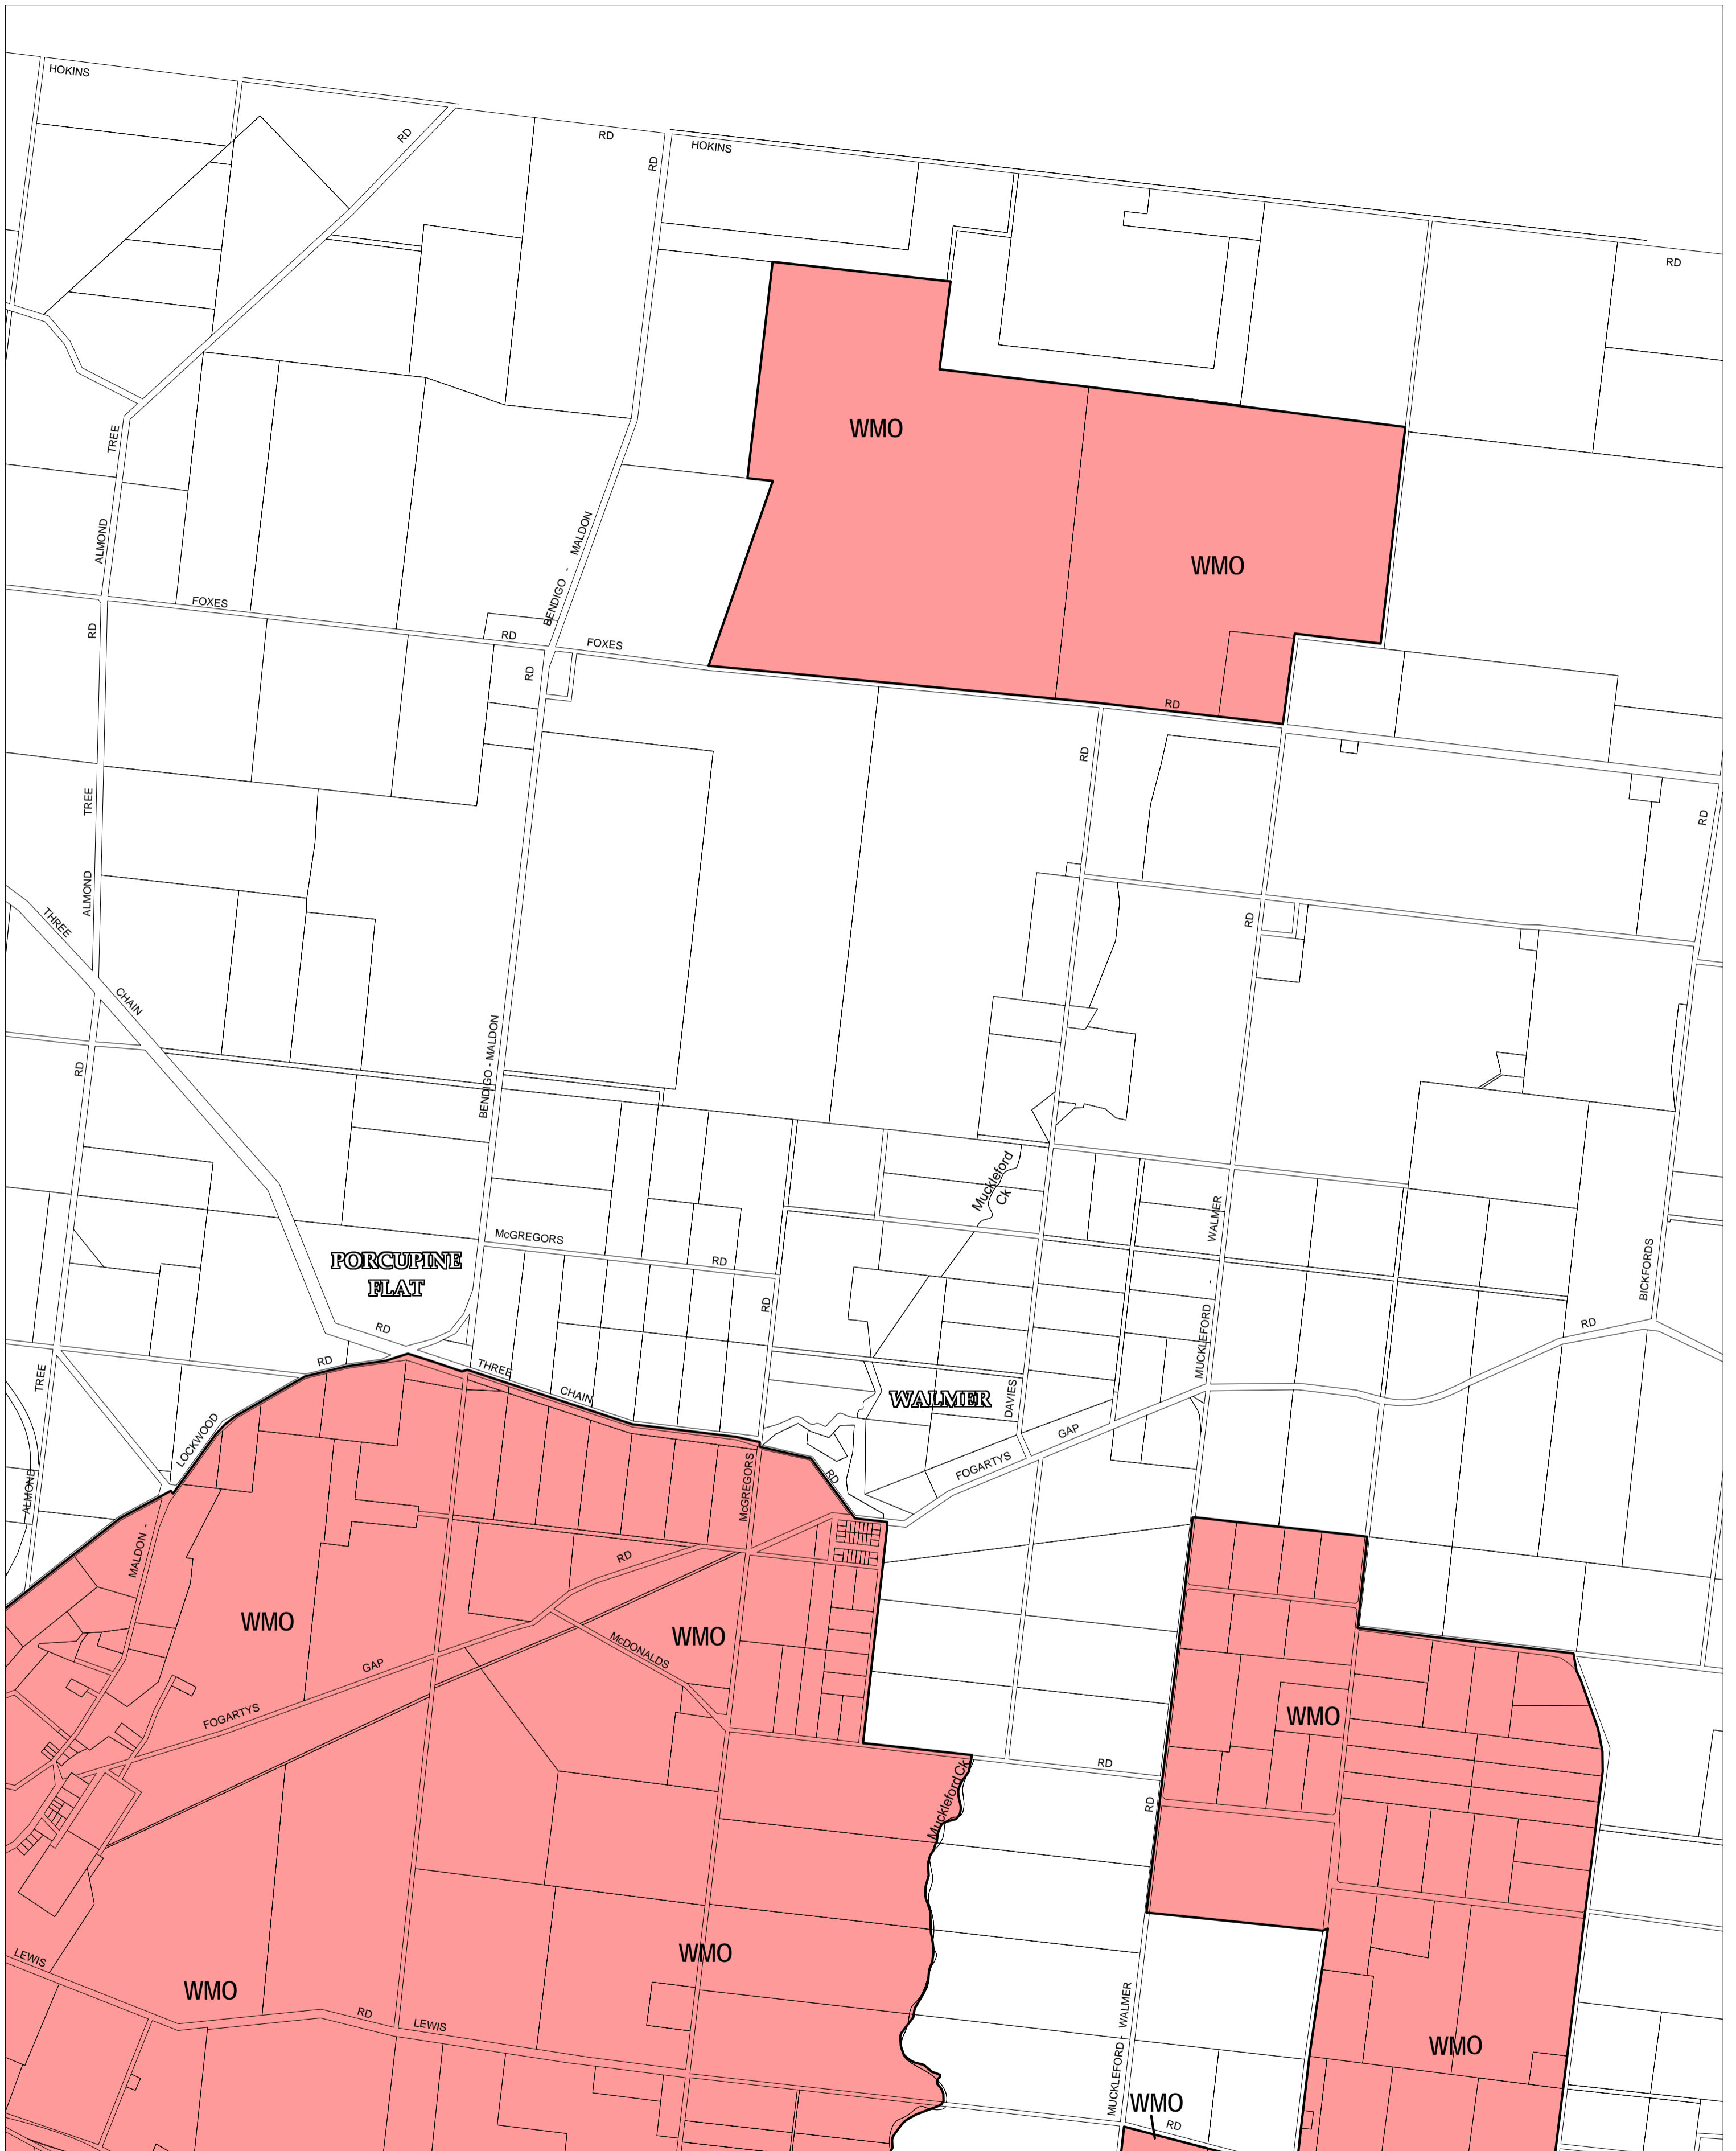

MOUNT ALEXANDER PLANNING SCHEME - LOCAL PROVISION

Overlays

WMO Wildfire Management Overlay

AUSTRALIAN MAP GRID ZONE 55

Printed: 2/12/2009

AMENDMENT C34