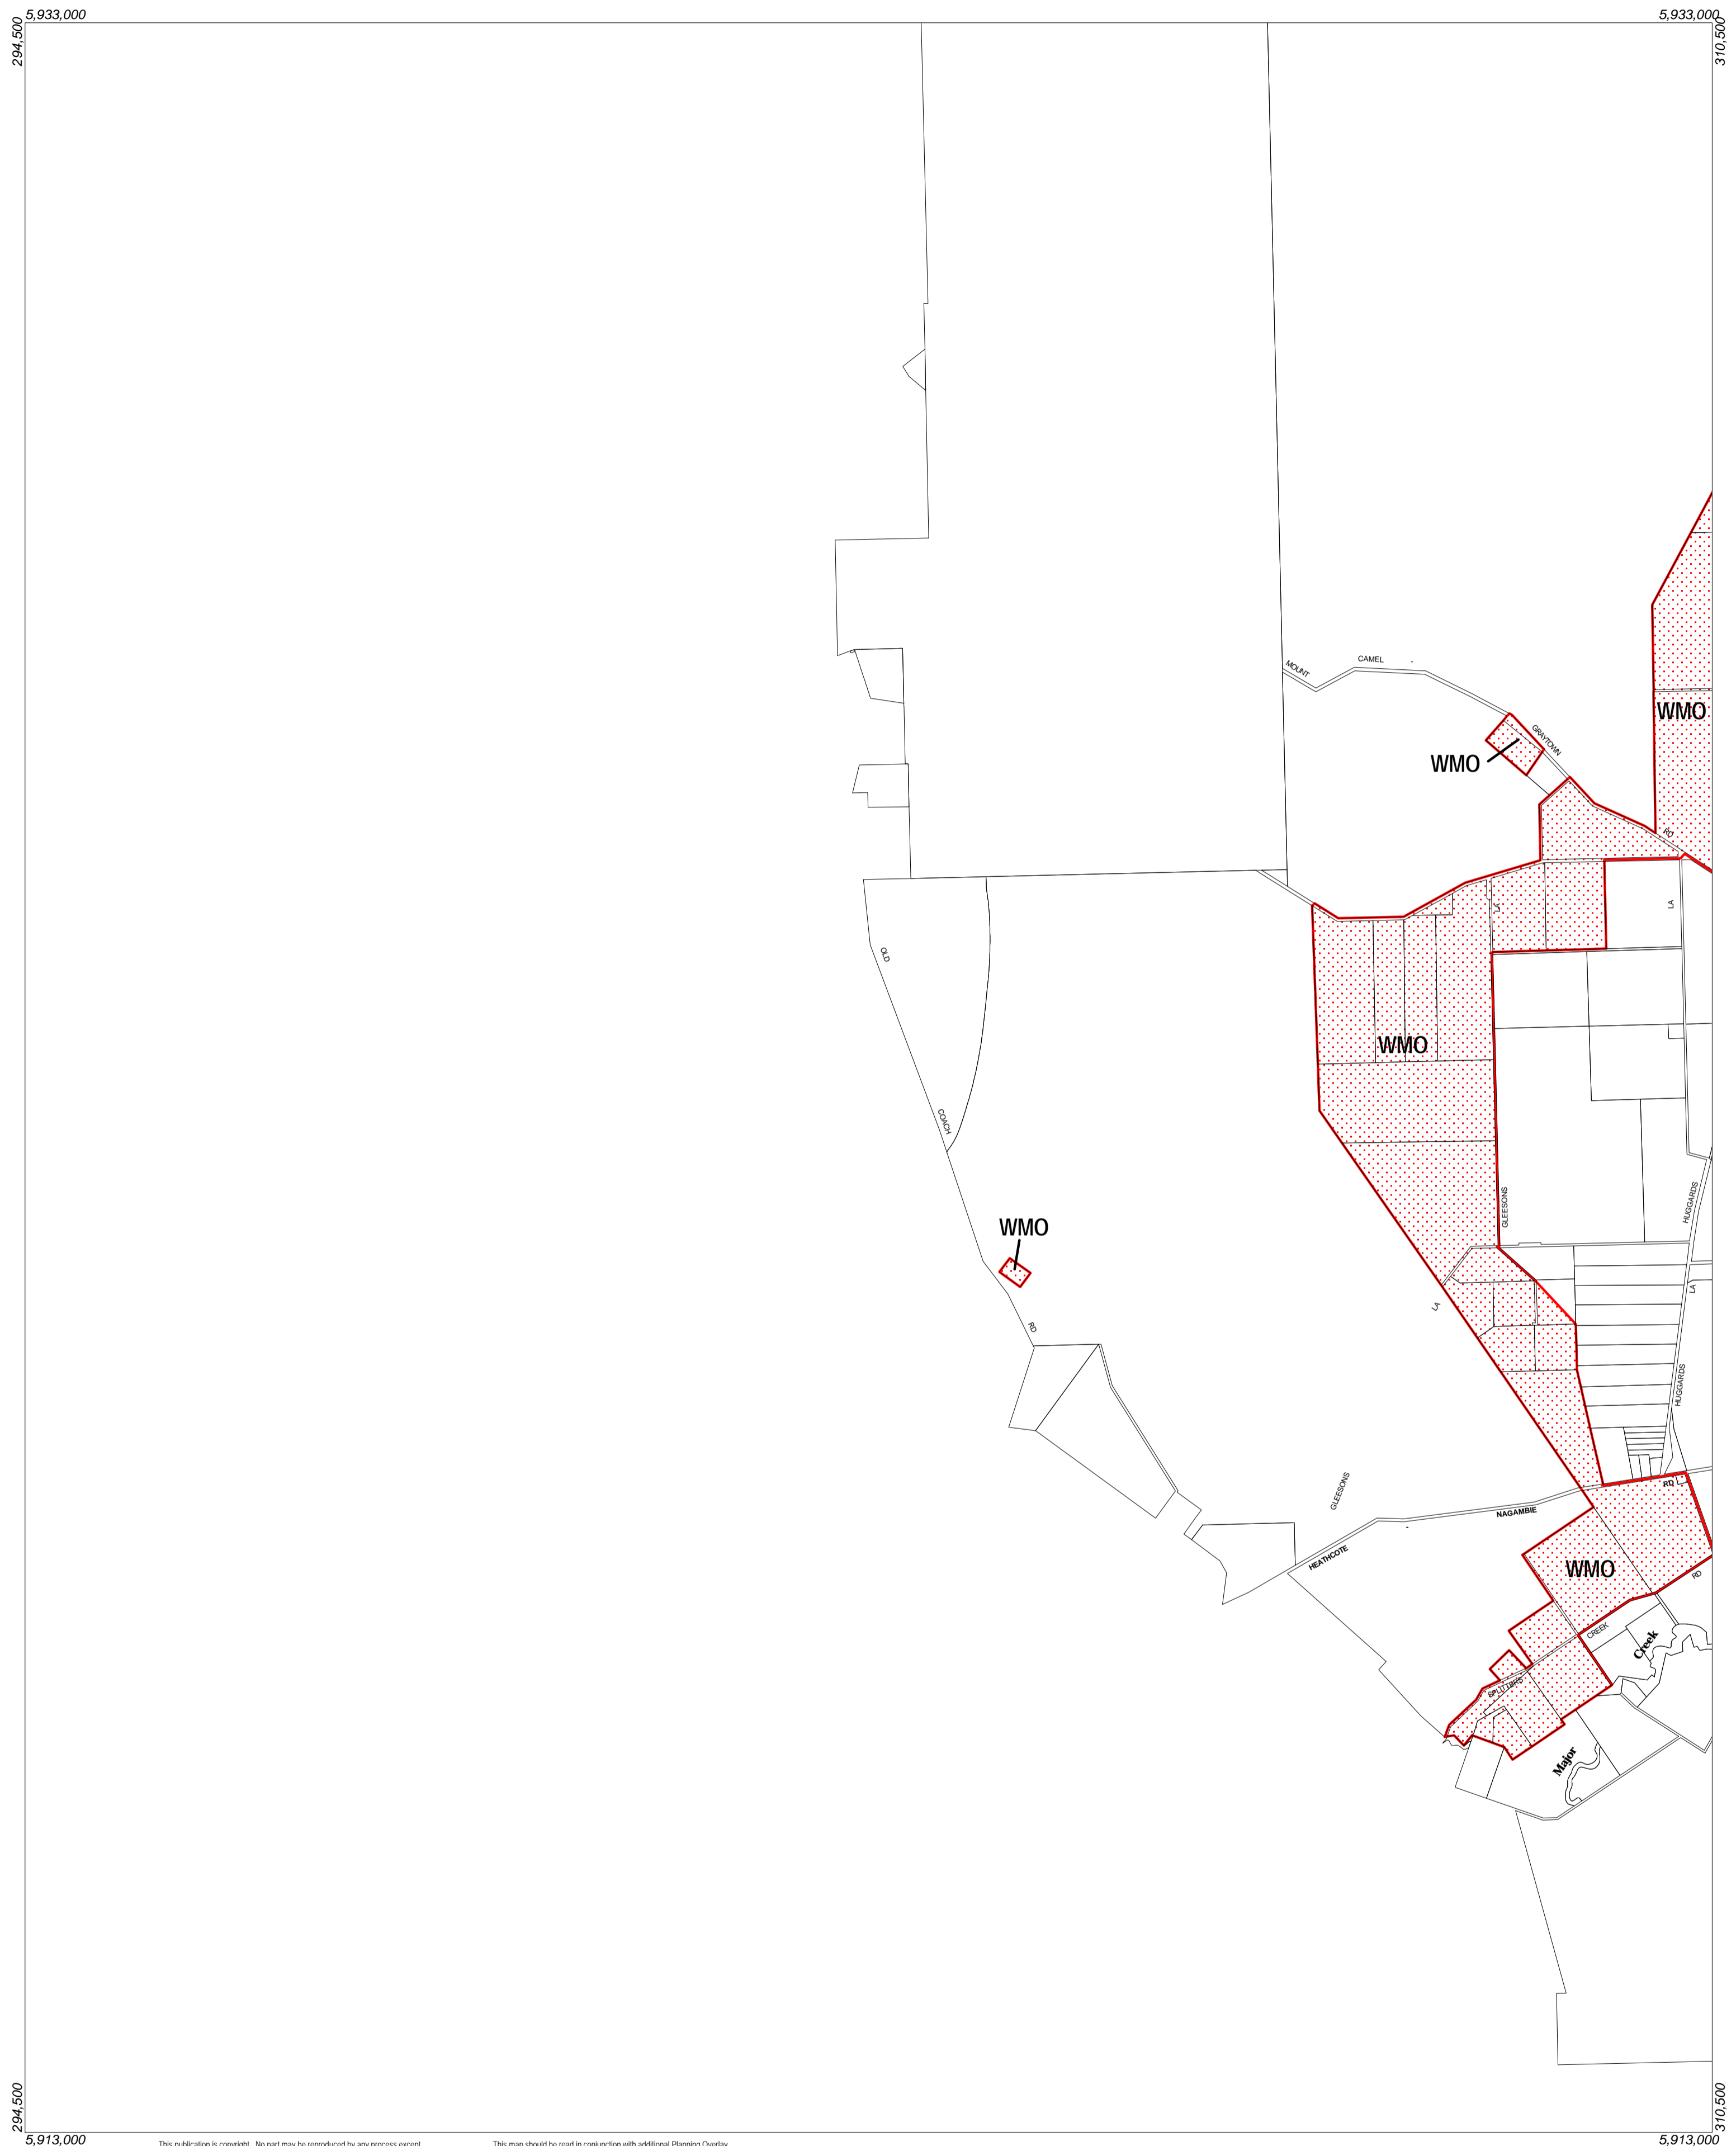

STRATHBOGIE PLANNING SCHEME - LOCAL PROVISION

Overlays
Wildfire Management Overlay

INDEX TO ADJOINING METRIC SERIES MAP

Amendment C17
Printed: 8/4/2005