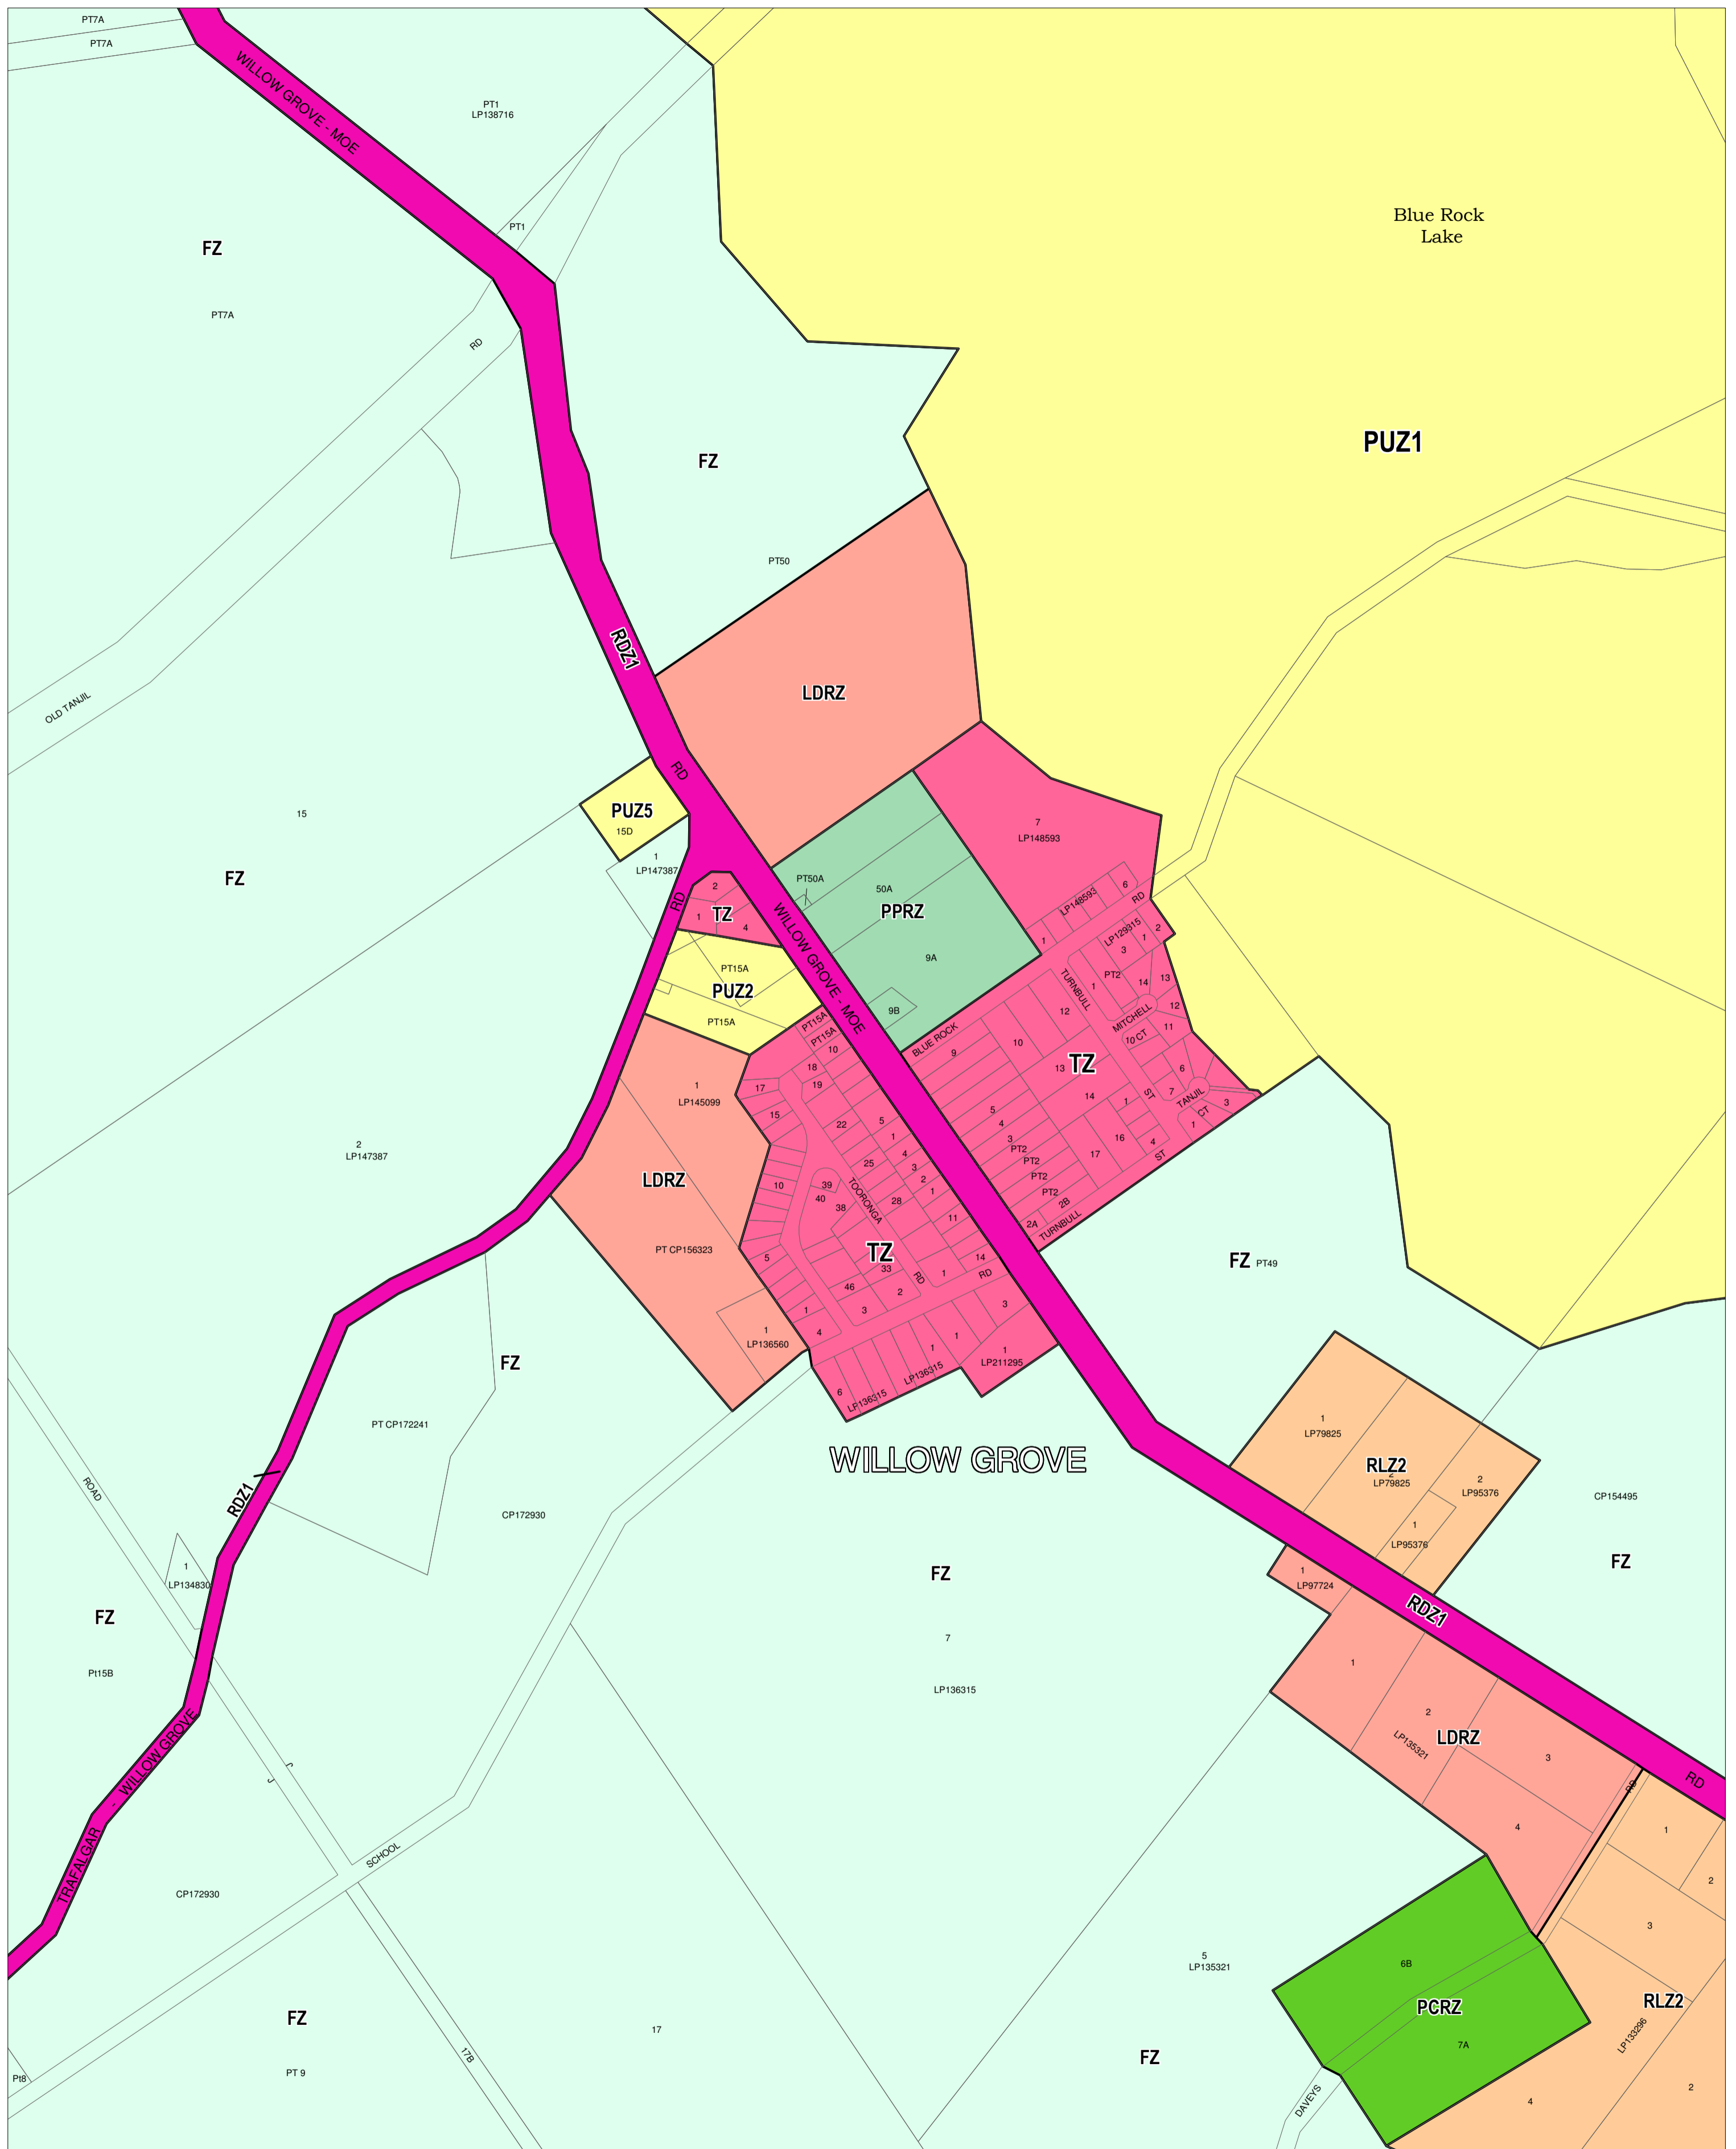

BAW BAW PLANNING SCHEME - LOCAL PROVISION

Public Land	Township Zone
PCRZ Public Conservation And Resource Zone	TZ Township Zone
PPRZ Public Park And Recreation Zone	FZ Farming Zone
PUZ5 Public Use Zone - Cemetery/crematorium	RLZ2 Rural Living Zone - Schedule 2
PUZ2 Public Use Zone - Education	
PUZ1 Public Use Zone - Service And Utility	
RDZ1 Road Zone - Category 1	
LDRZ Residential Low Density Residential Zone