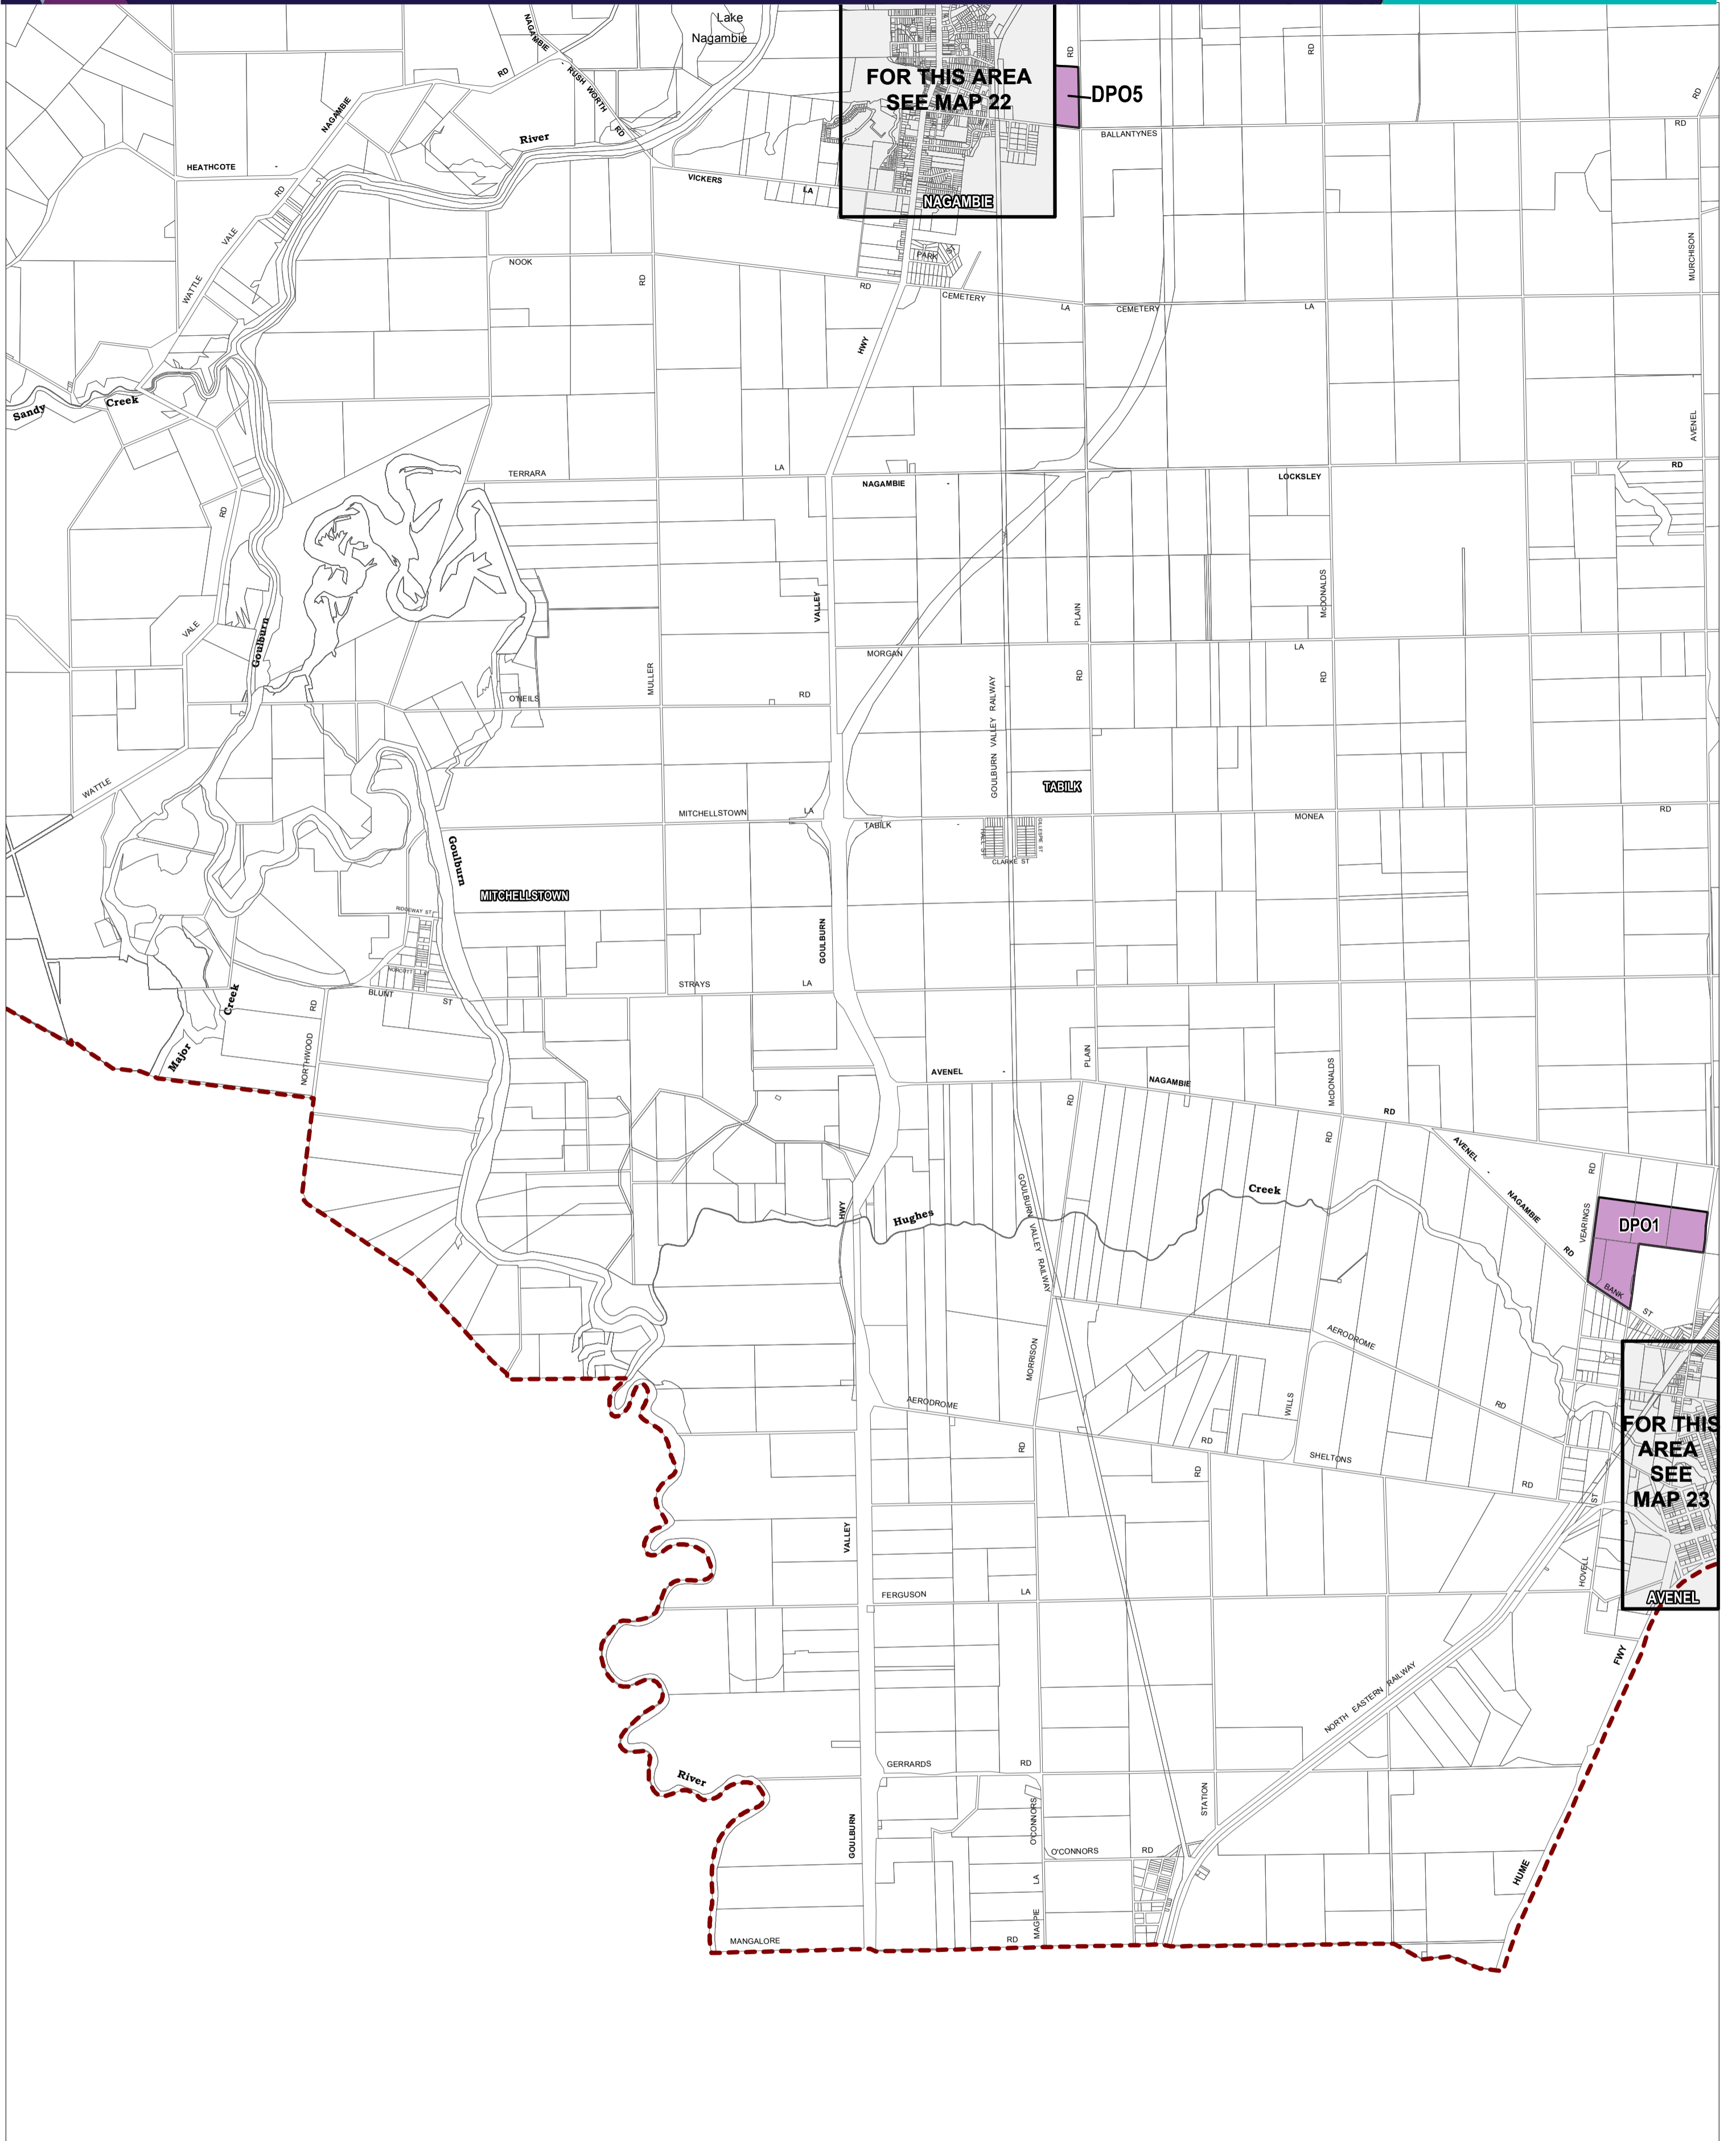

STRATHBOGIE PLANNING SCHEME - LOCAL PROVISION

1. **Overlays**
2. DPO1 Development Plan Overlay - Schedule 1
   - DPO5 Development Plan Overlay - Schedule 5

--- Municipal Boundary (if shown)

1000 0 1000 2000 3000 m
AUSTRALIAN MAP GRID ZONE 55
PREPARED BY: Planning Mapping Services

INDEX TO ADJOINING SCHEME MAPS

Printed: 10/3/2017

AMENDMENT C75

VICTORIA State Government

Environment, Land, Water and Planning