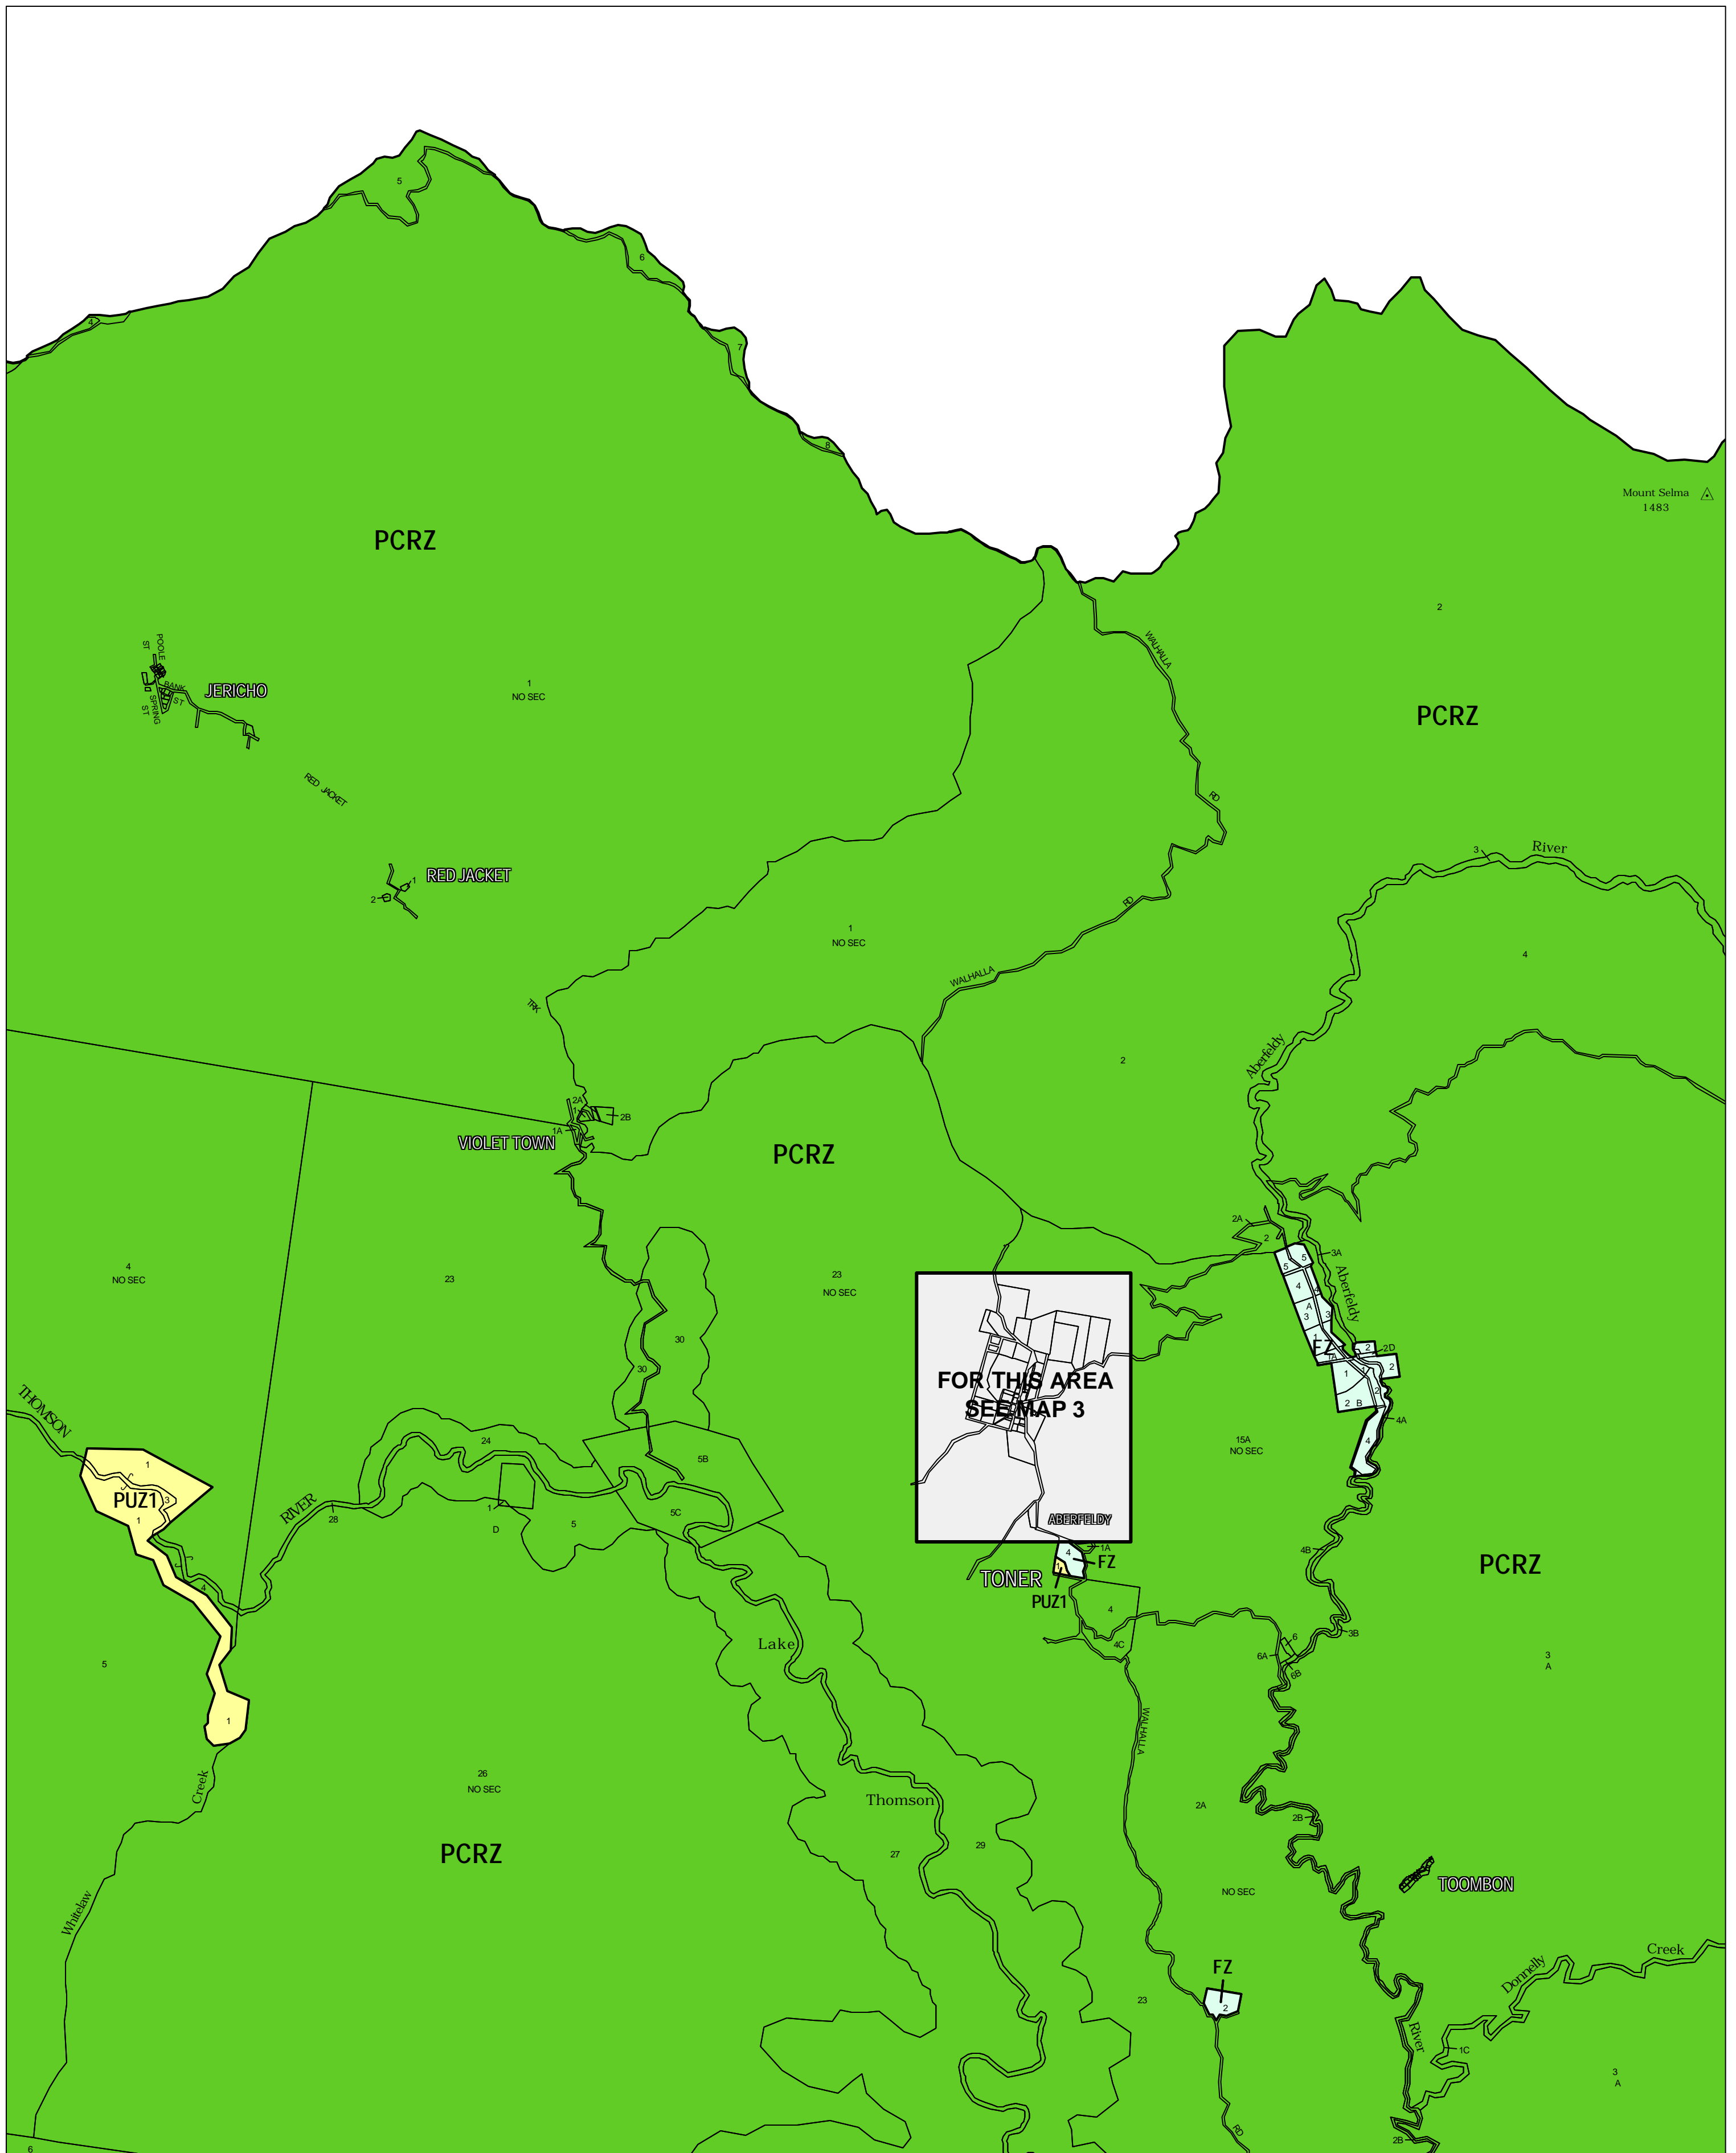

BAW BAW PLANNING SCHEME - LOCAL PROVISION

Public Land	
	Public Conservation And Resource Zone
	Public Use Zone Service And Utility
Rural	
	Farming Zone

AUSTRALIAN MAP GRID ZONE 55

Printed: 1/11/2006

AMENDMENT C37