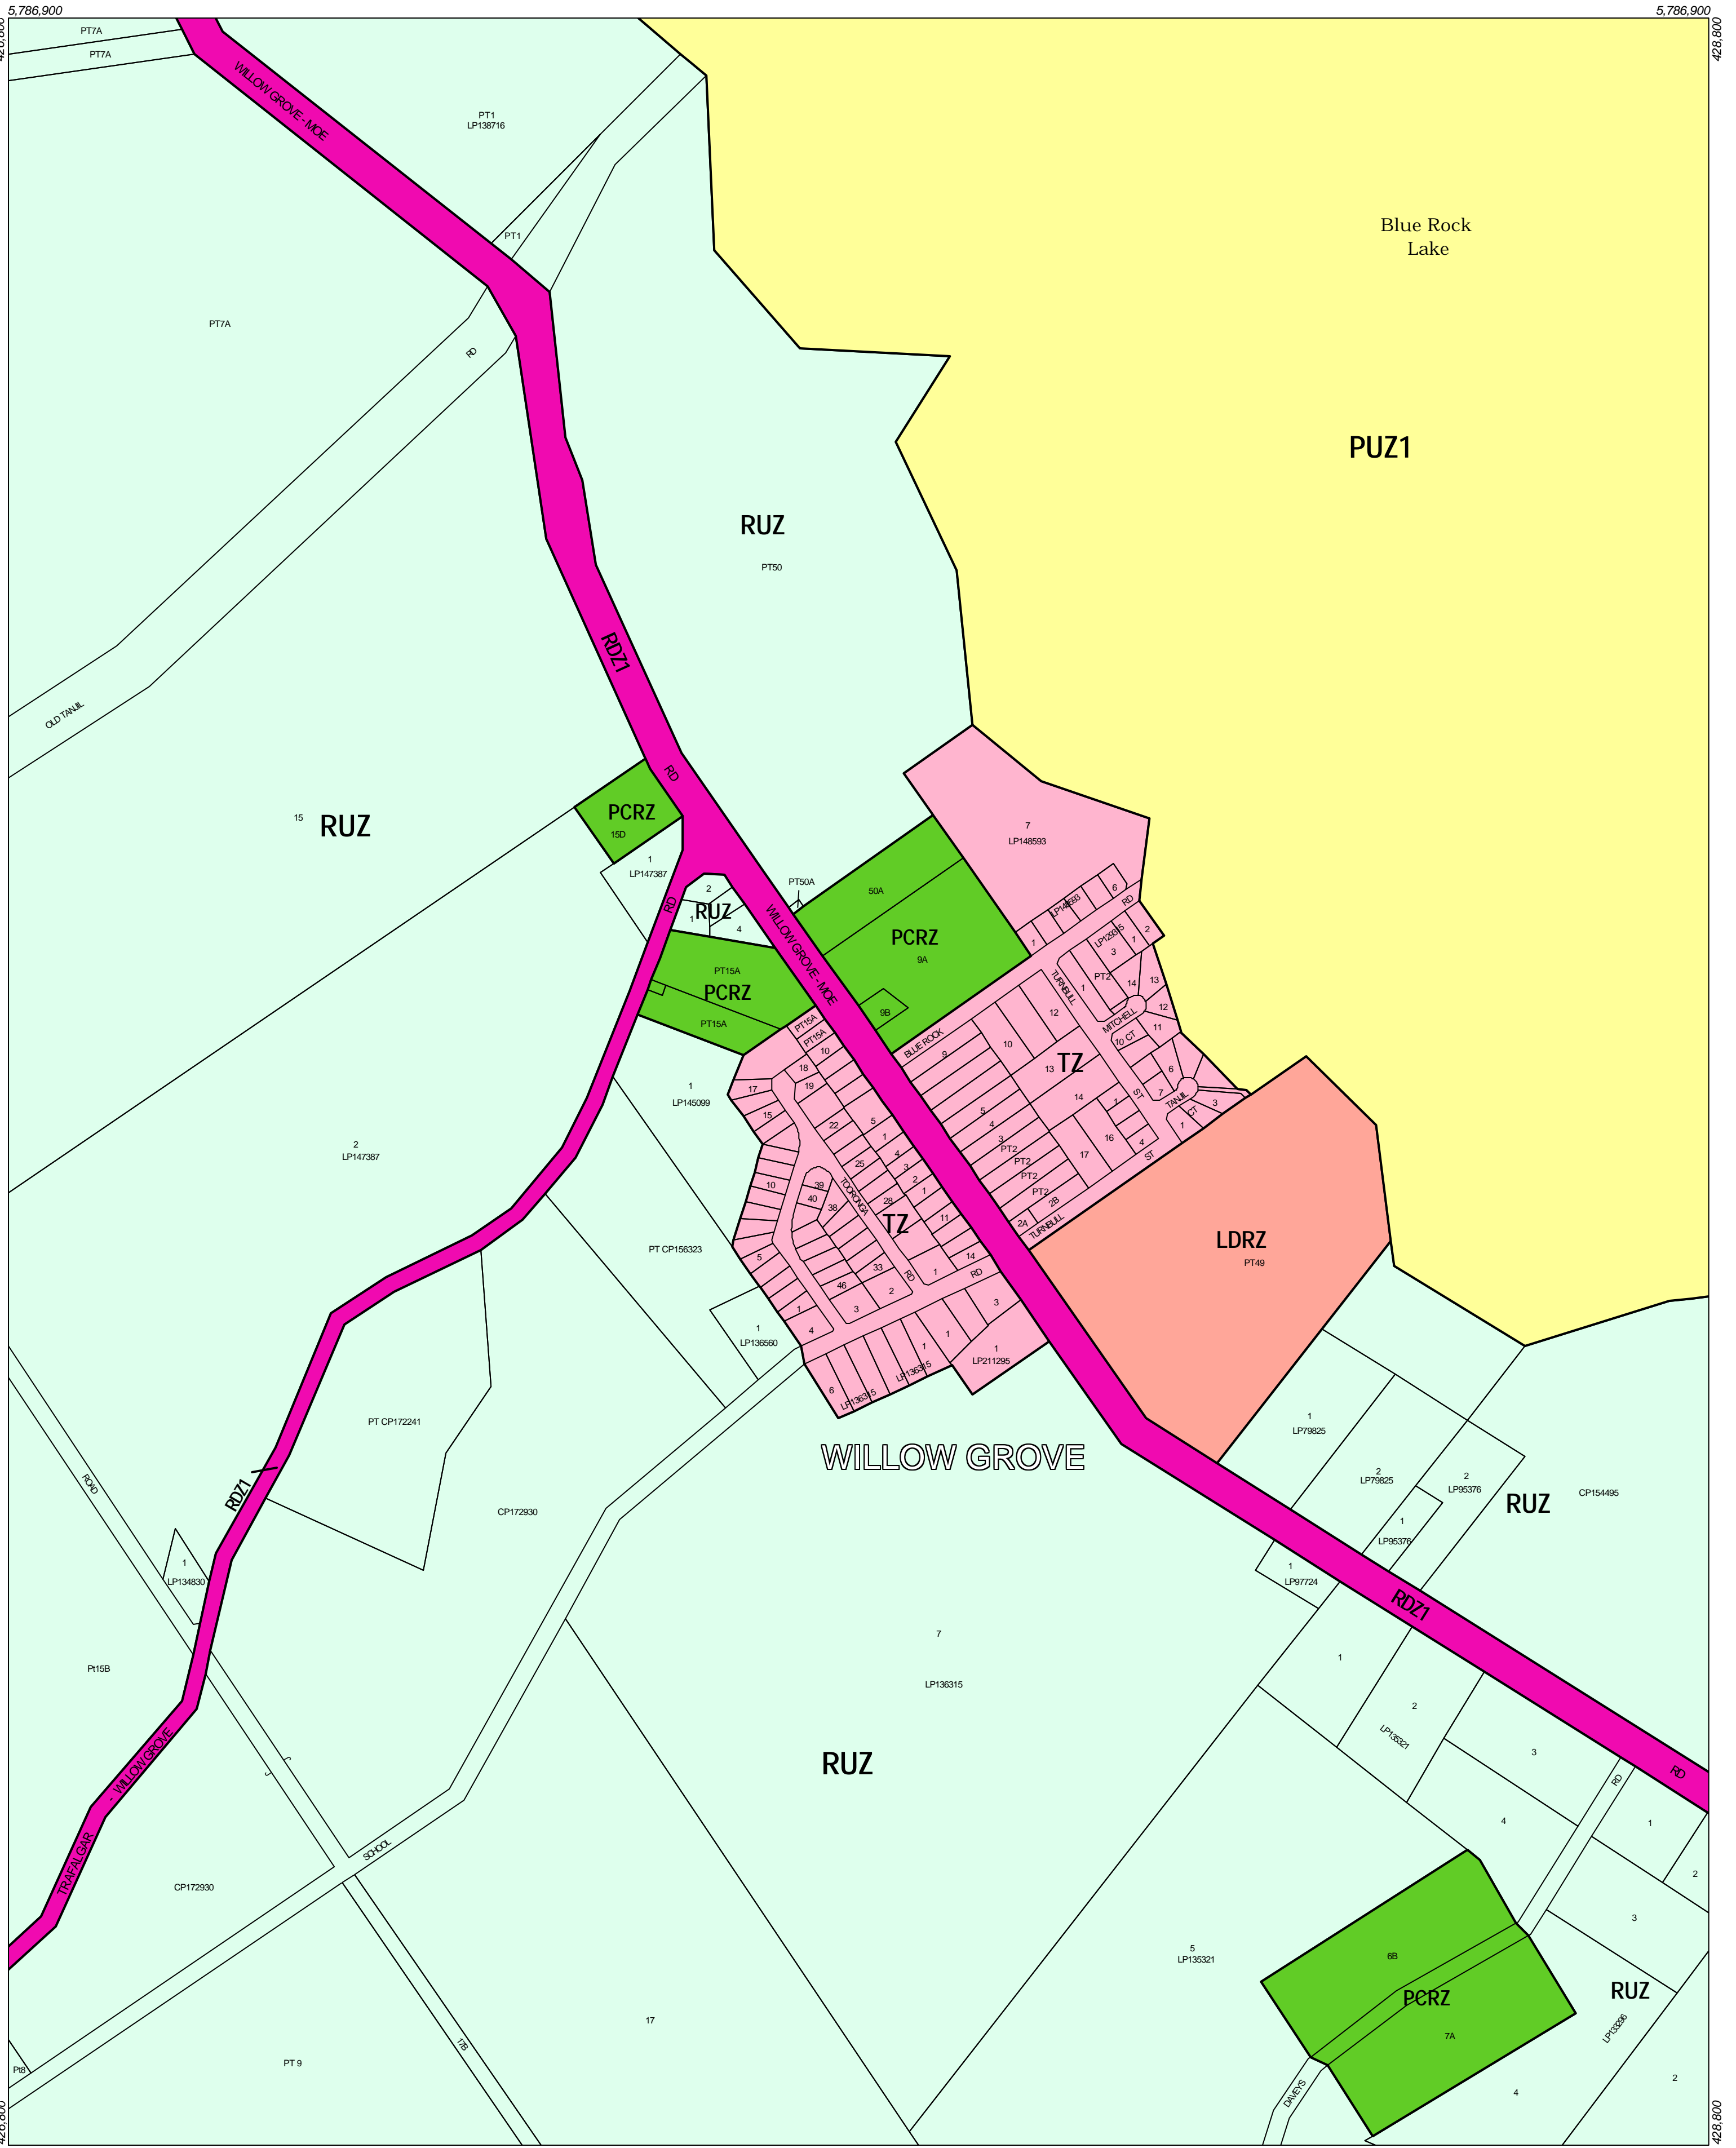

BAW BAW PLANNING SCHEME - LOCAL PROVISION

This publication is copyright. No part may be reproduced by any process except in accordance with the provisions of the Copyright Act 1968 of the State of Victoria. This map should be read in conjunction with additional Planning Overlay Maps (if applicable) as indicated on the INDEX TO MAPS.

Public Land	
	Public Conservation And Resource Zone
	Public Use Zone Service And Utility
Residential	
	Low Density Residential Zone
	Township Zone
Rural	
	Rural Zone

100 200 300 400 500 m

AUSTRALIAN MAP GRID ZONE 55

Amendment C17
Printed: 2016/2003

INDEX TO ADJOINING METRIC SERIES MAP