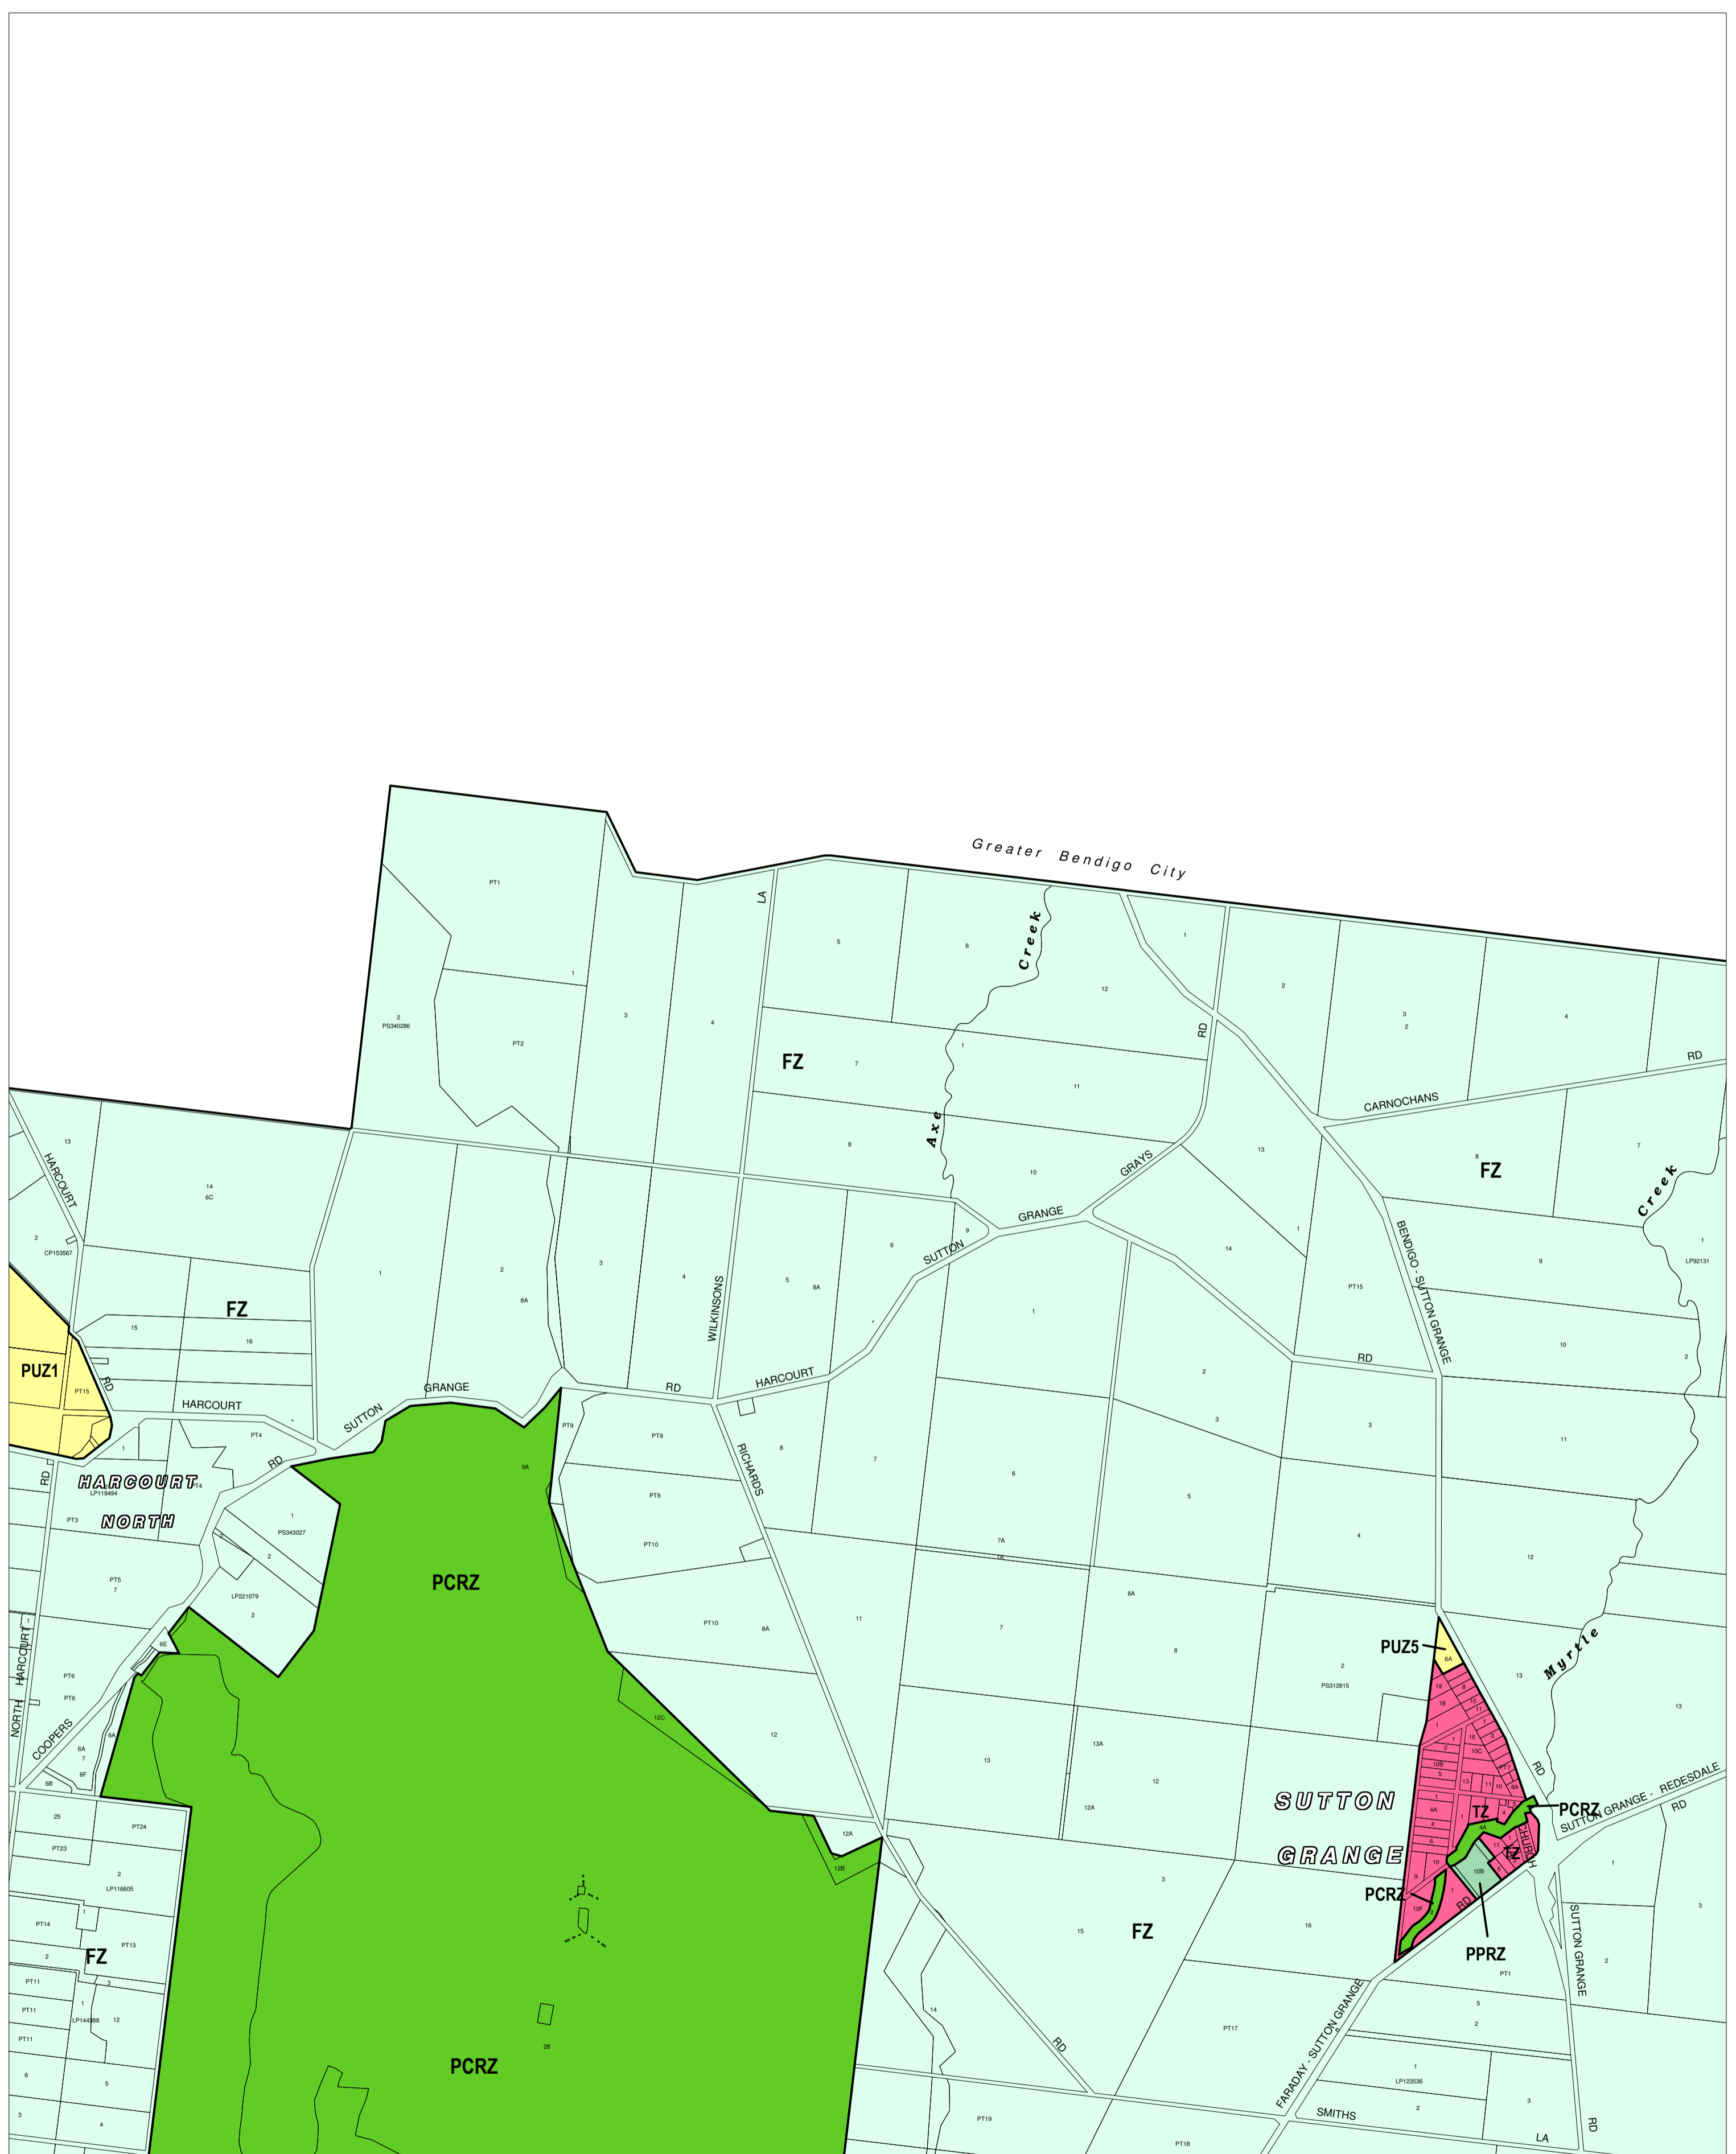

MOUNT ALEXANDER PLANNING SCHEME - LOCAL PROVISION

Public Land	
	Public Conservation And Resource Zone
	Public Park And Recreation Zone
	Public Use Zone - Cemetery/crematorium
	Public Use Zone - Service And Utility
Residential	
	Township Zone
Rural	
	Farming Zone

AUSTRALIAN MAP GRID ZONE 55

Printed: 7/4/2011

AMENDMENT C37

ZONES

MAP No 7