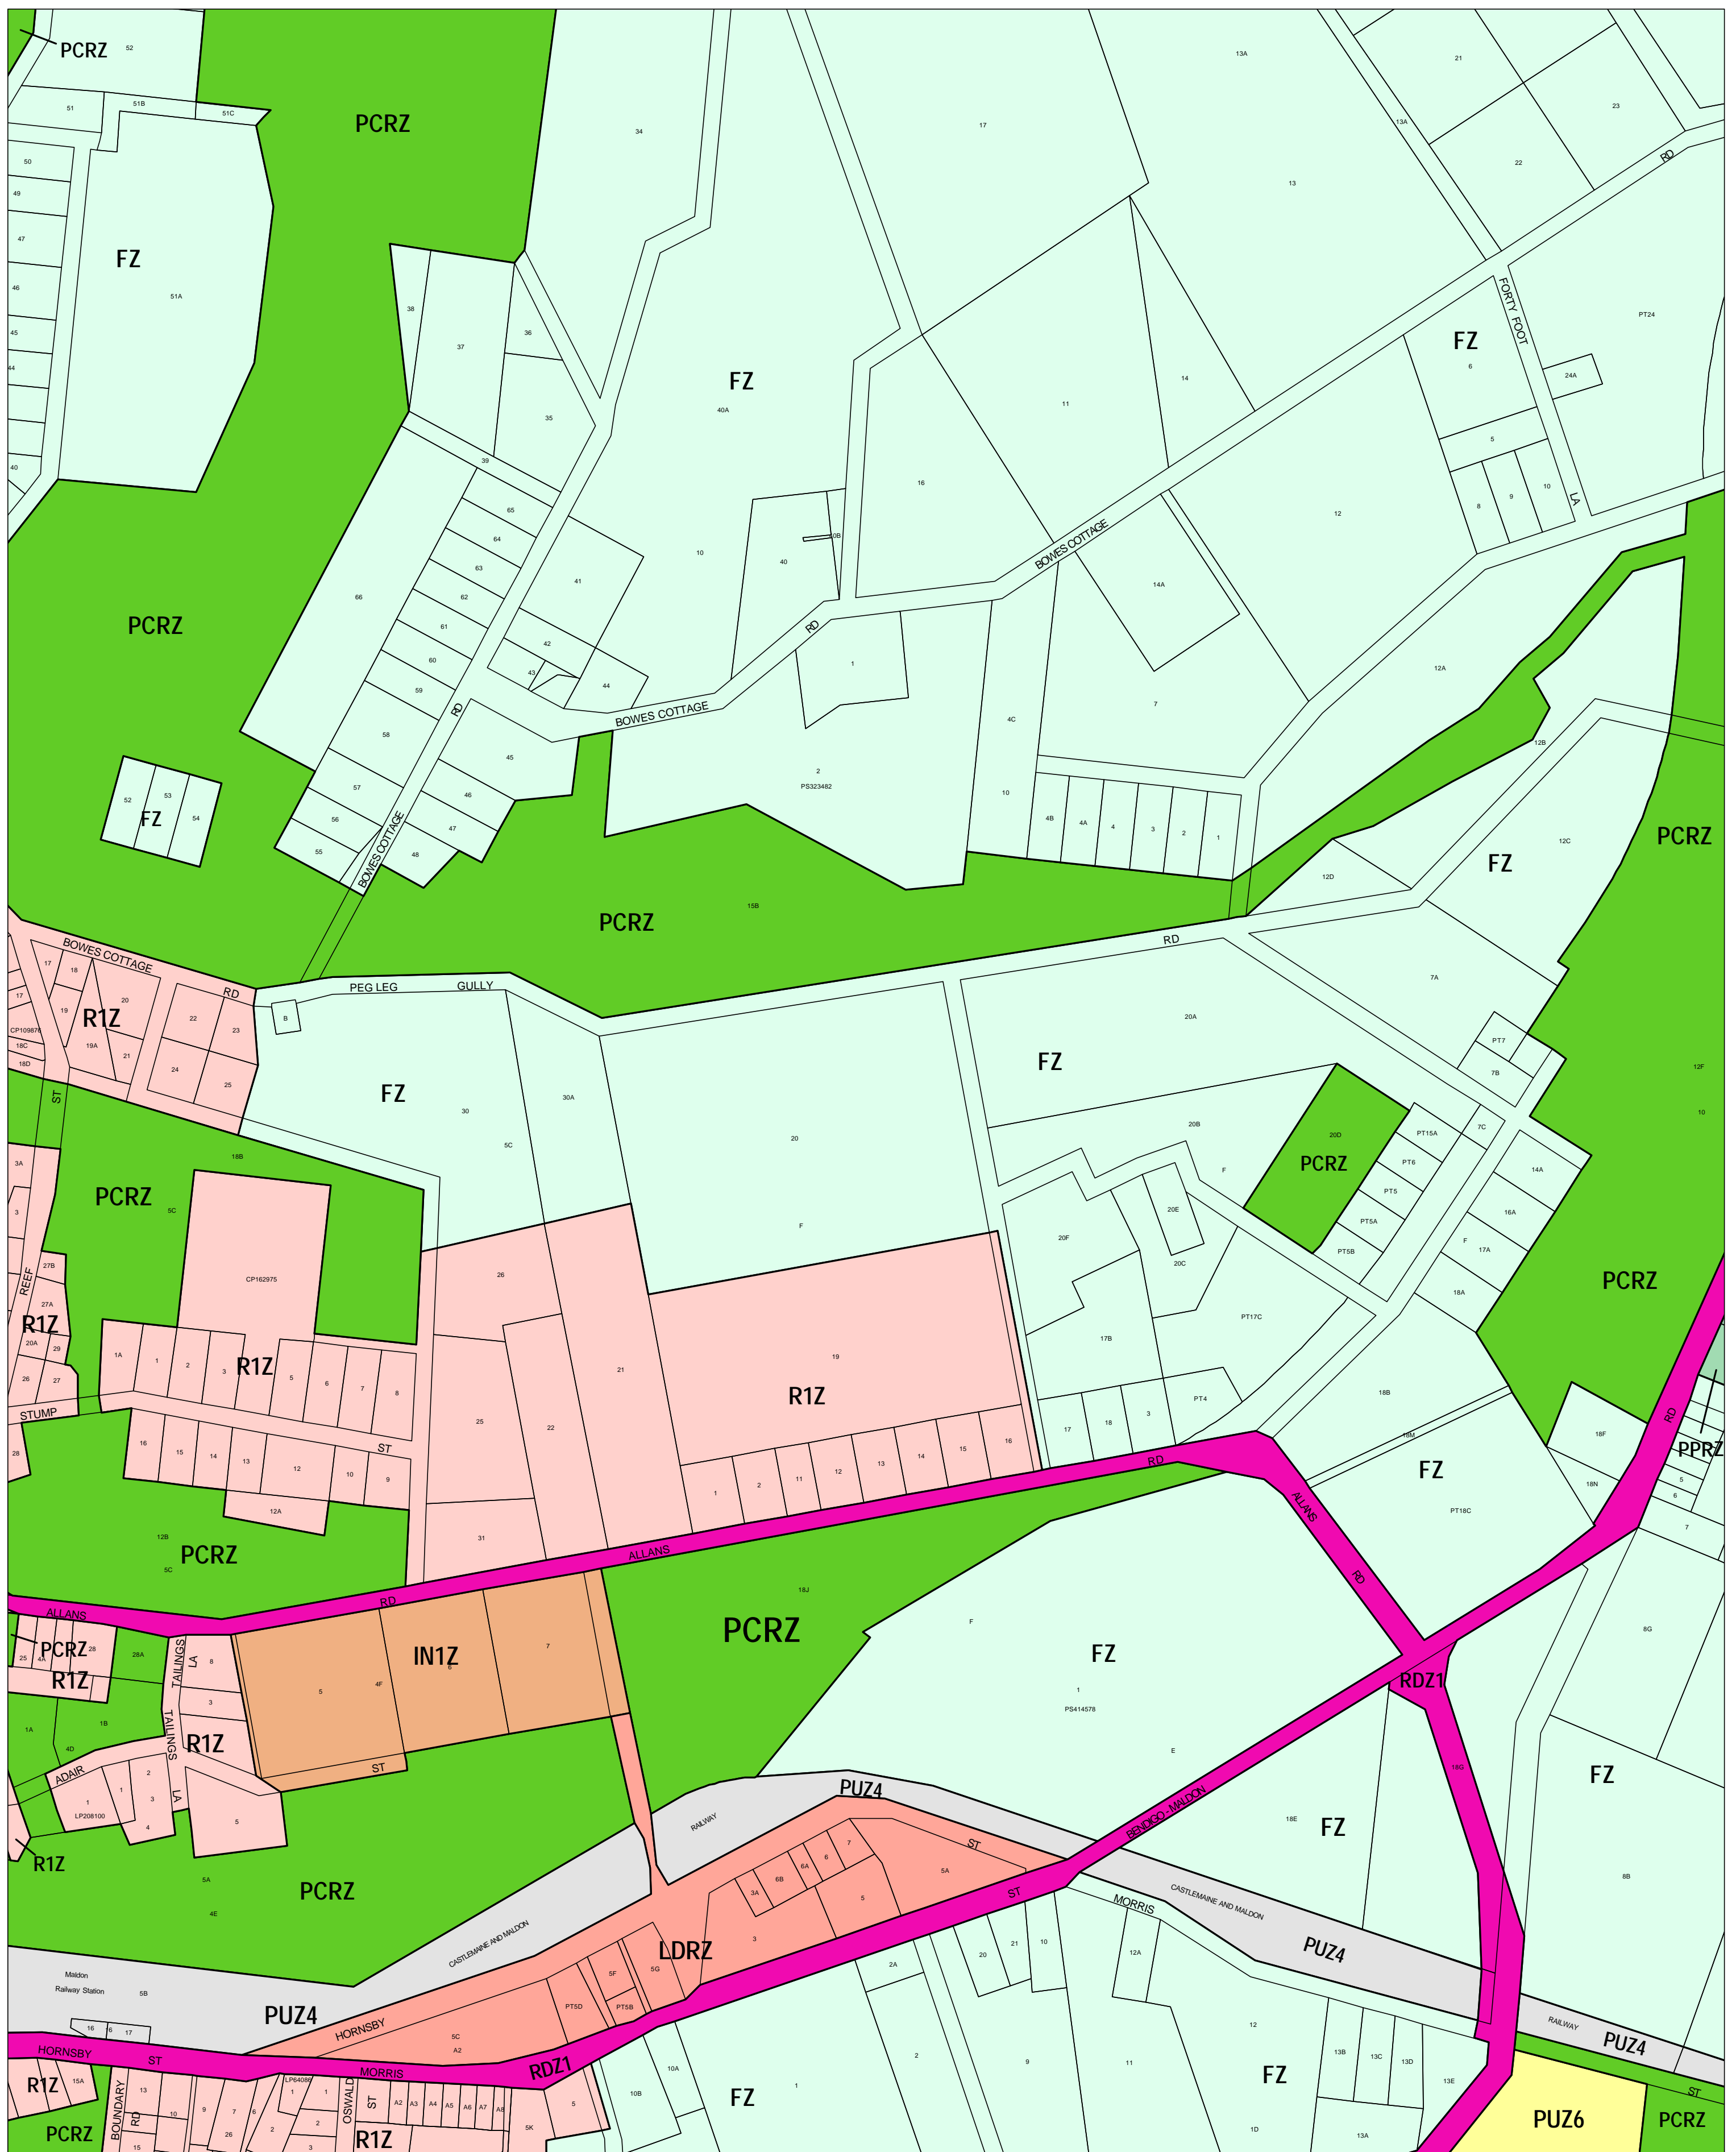

MOUNT ALEXANDER PLANNING SCHEME - LOCAL PROVISION

Industrial	Rural
IN1Z Industrial 1 Zone	R1Z Residential 1 Zone
Public Land	FZ Farming Zone
PCRZ Public Conservation And Resource Zone	
PPRZ Public Park And Recreation Zone	
PUZ6 Public Use Zone Local Government	
PUZ4 Public Use Zone Transport	
RDZ1 Road Zone Category 1	
Residential	
LDRZ Low Density Residential Zone