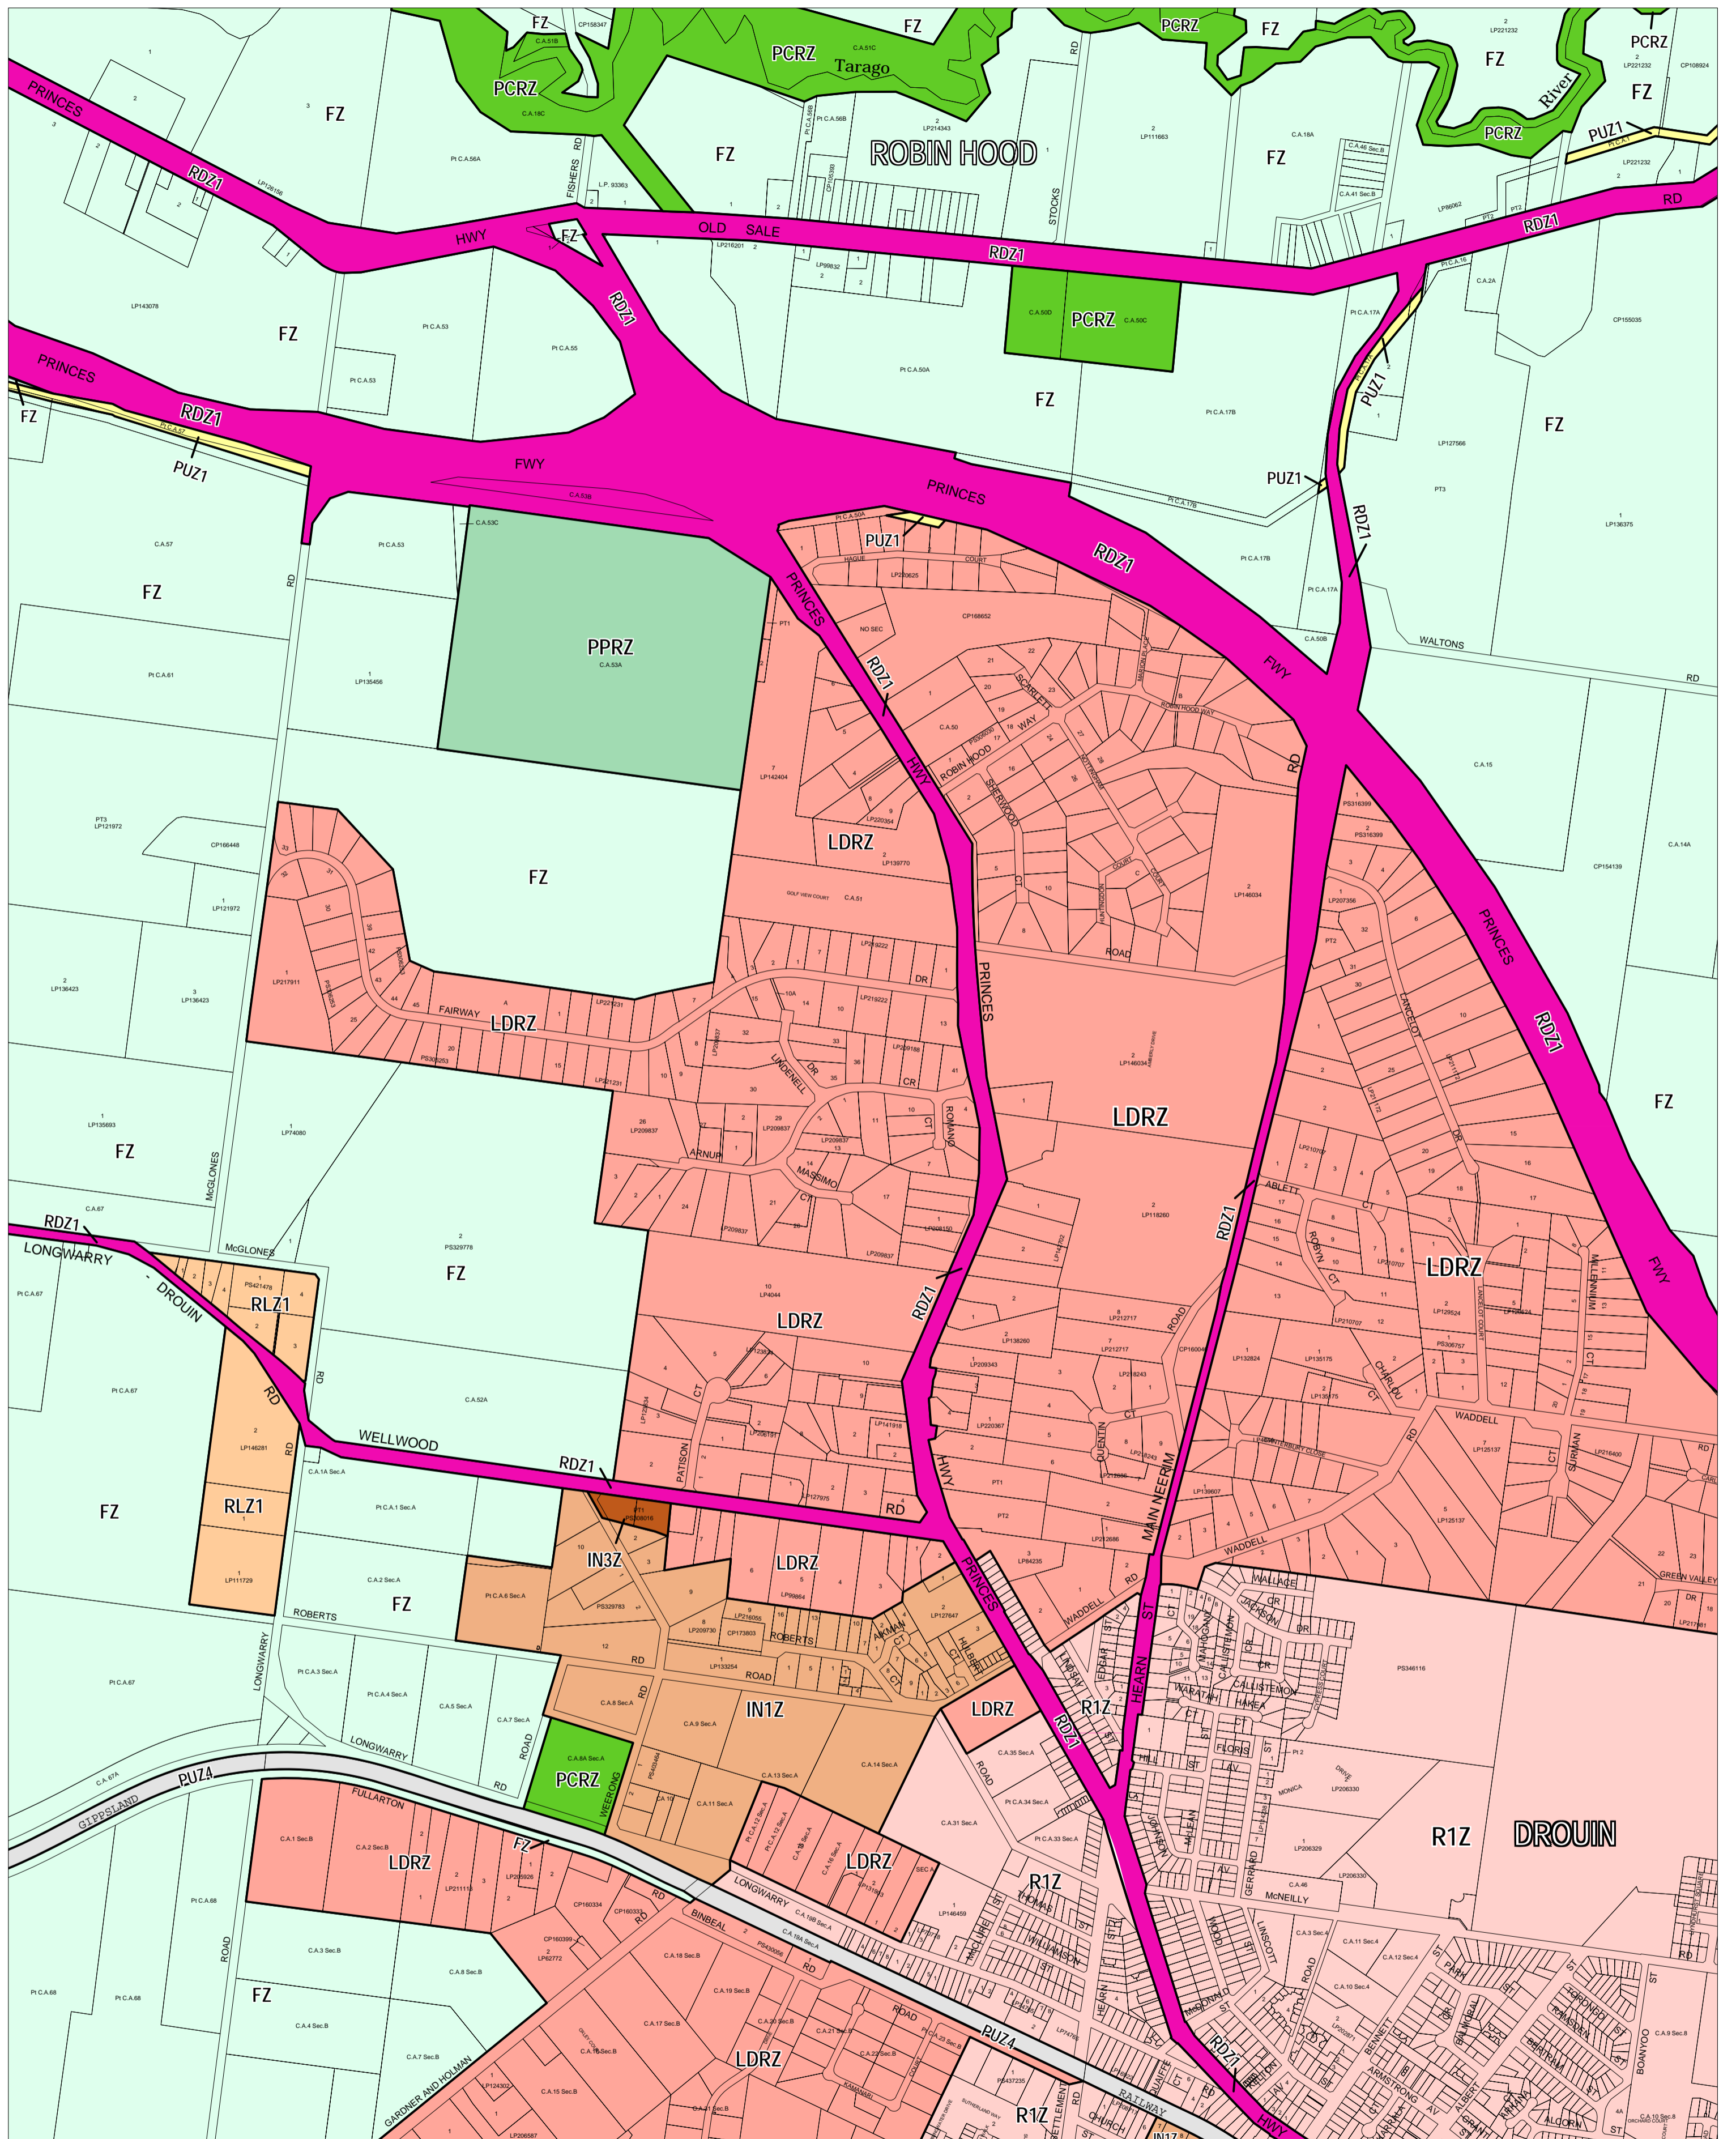

BAW BAW PLANNING SCHEME - LOCAL PROVISION

Industrial	Rural Living Zone - Schedule 1
IN1Z Industrial 1 Zone	R1Z Residential 1 Zone
IN2Z Industrial 2 Zone	FZ Farming Zone
IN3Z Industrial 3 Zone	RLZ1 Rural Living Zone - Schedule 1
Public Land	
PCRZ Public Conservation And Resource Zone	
PPRZ Public Park And Recreation Zone	
PUZ1 Public Use Zone - Service And Utility	
PUZ4 Public Use Zone - Transport	
RZD1 Road Zone - Category 1	
Residential	
LDRZ Low Density Residential Zone	

200 0 200 400 600 800 1000 m

AUSTRALIAN MAP GRID ZONE 55

INDEX TO ADJOINING METRIC SERIES MAP

Printed: 28/8/2008

AMENDMENT C52