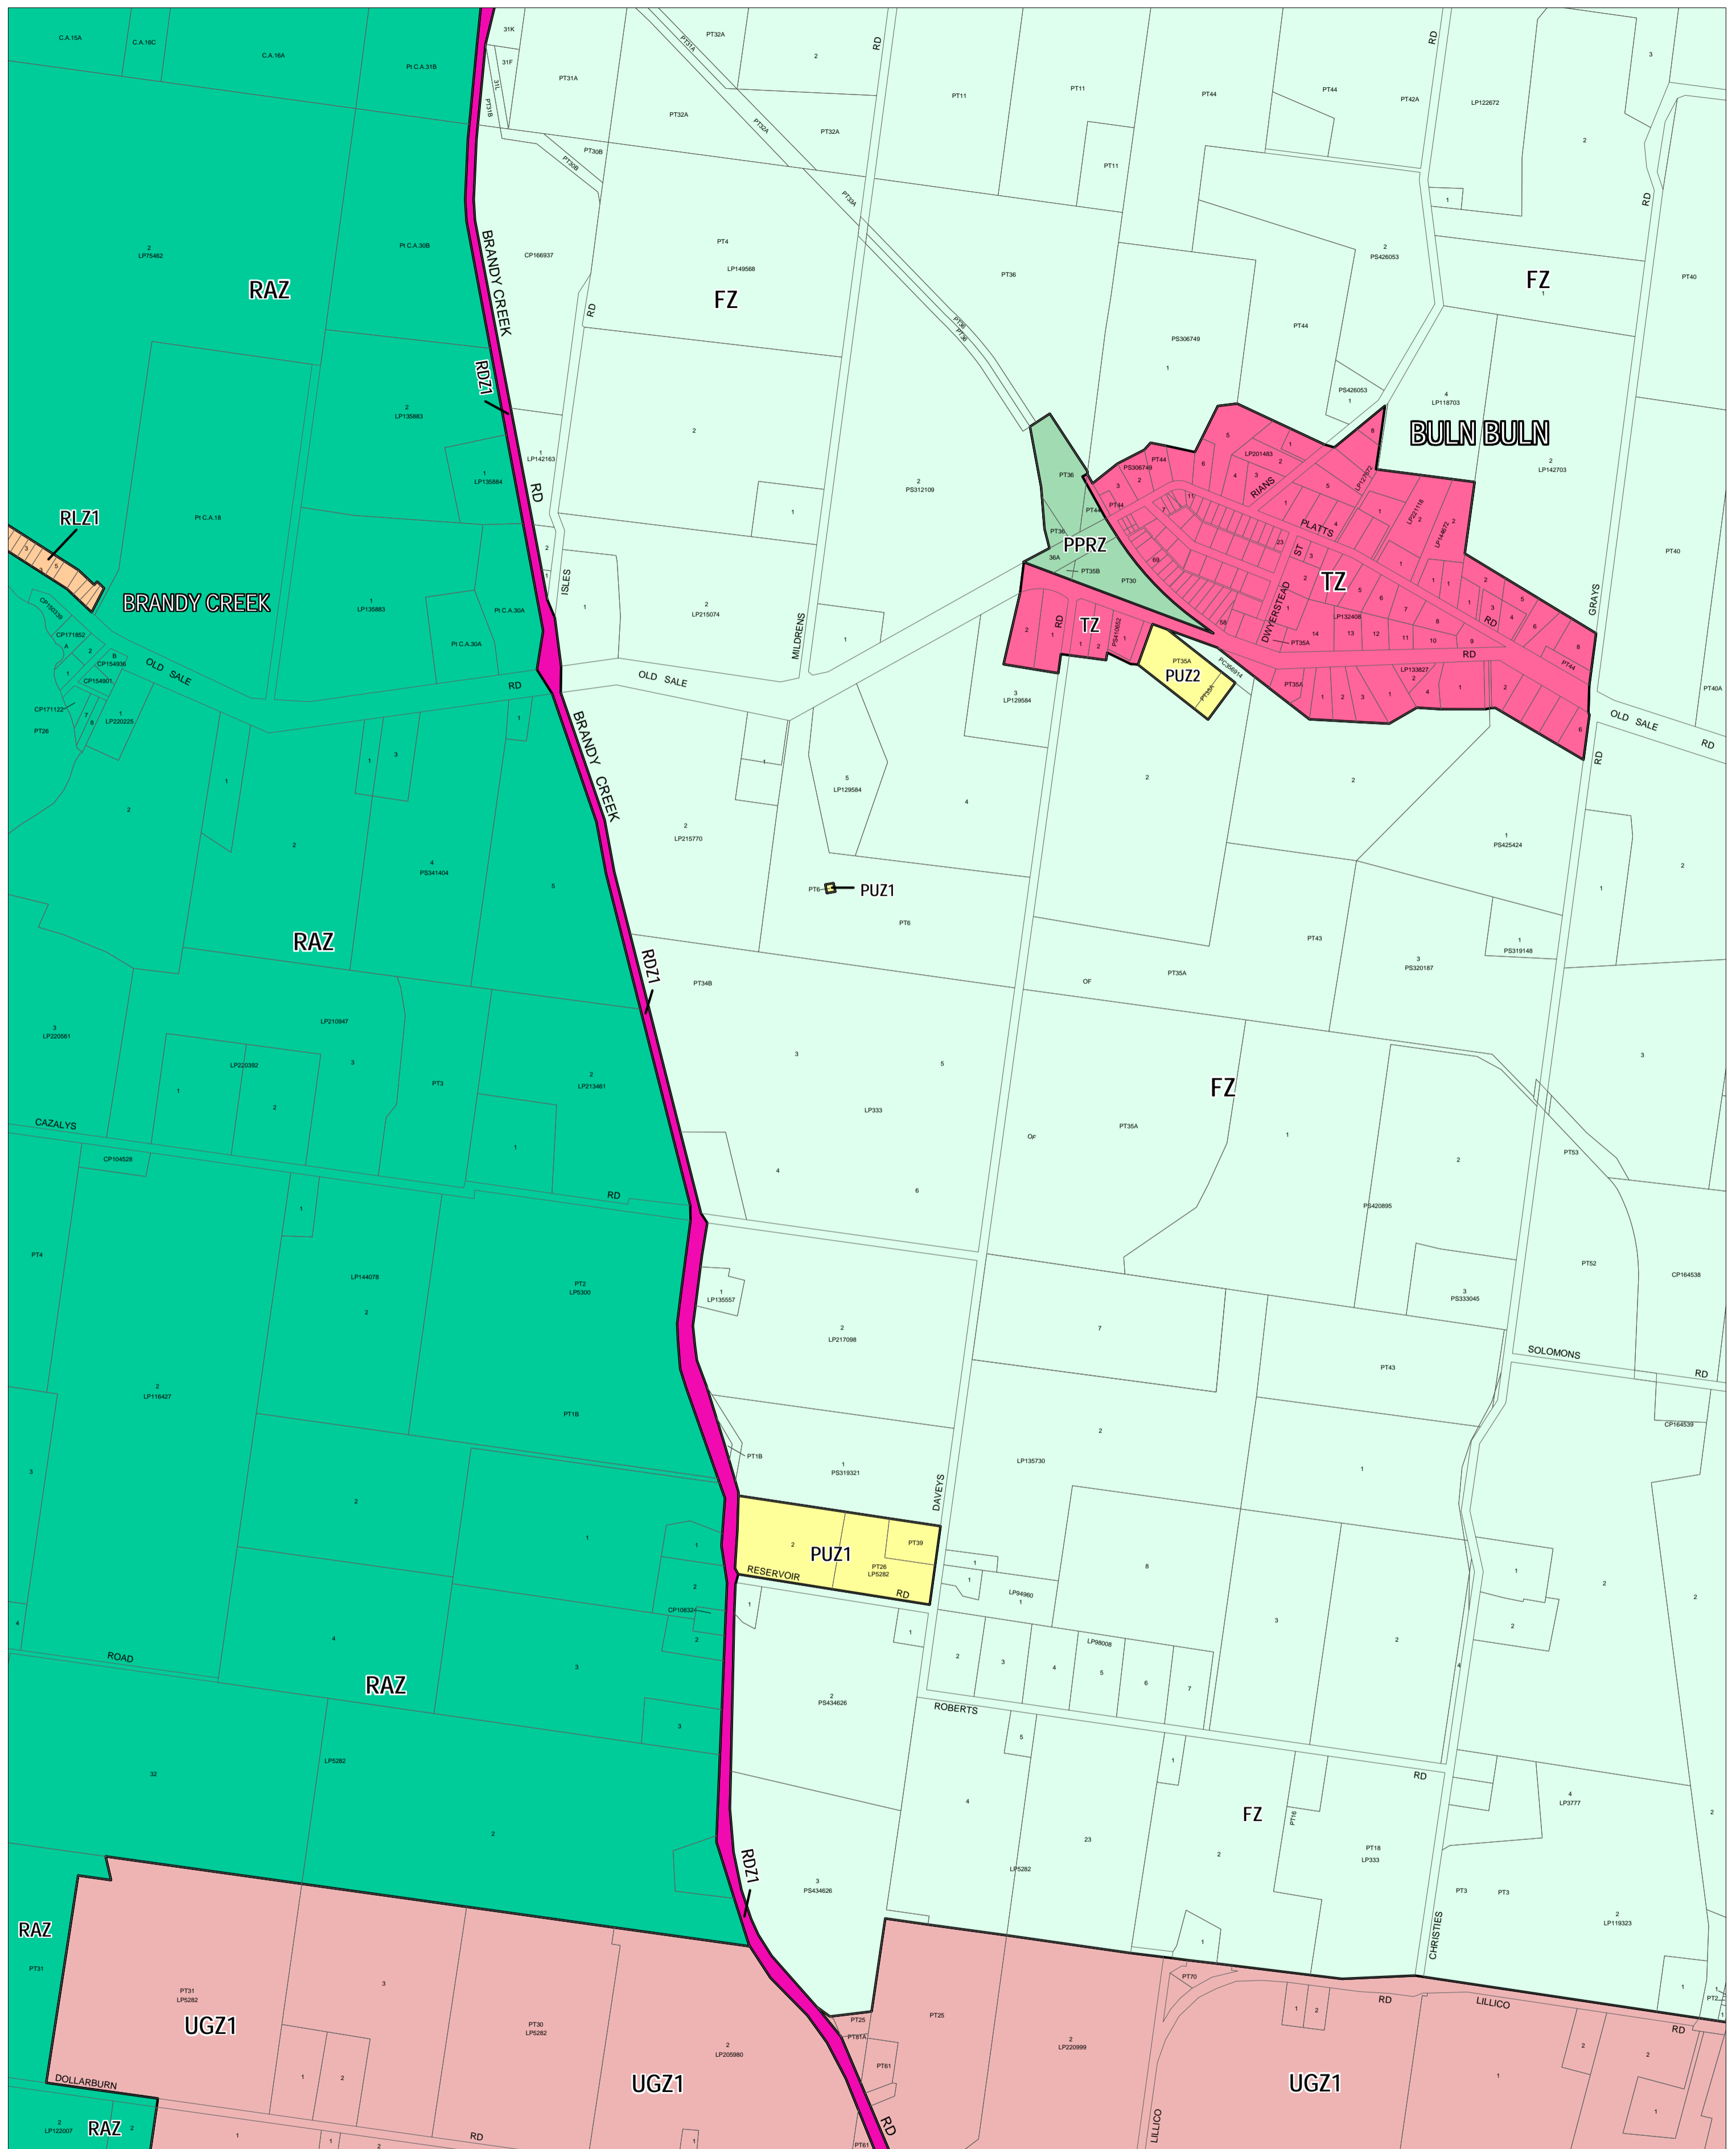

BAW BAW PLANNING SCHEME - LOCAL PROVISION

Public Land	Special Purpose
PPRZ Public Park And Recreation Zone	RLZ1 Rural Living Zone - Schedule 1
PUZ2 Public Use Zone - Education	UGZ1 Urban Growth Zone - Schedule 1
PUZ1 Public Use Zone - Service And Utility	
Road Zone - Category 1	
RDZ1 Road Zone - Category 1	
TZ Township Zone	
FZ Farming Zone	
RAZ Rural Activity Zone	

200 0 200 400 600 800 1000 m

AUSTRALIAN MAP GRID ZONE 55

INDEX TO ADJOINING METRIC SERIES MAP

1	2	4
5	6	10
8	16	18
9	14	22
12	13	15
23	34	38
35	36	46
47	48	49

Printed: 24/10/2014

AMENDMENT C108