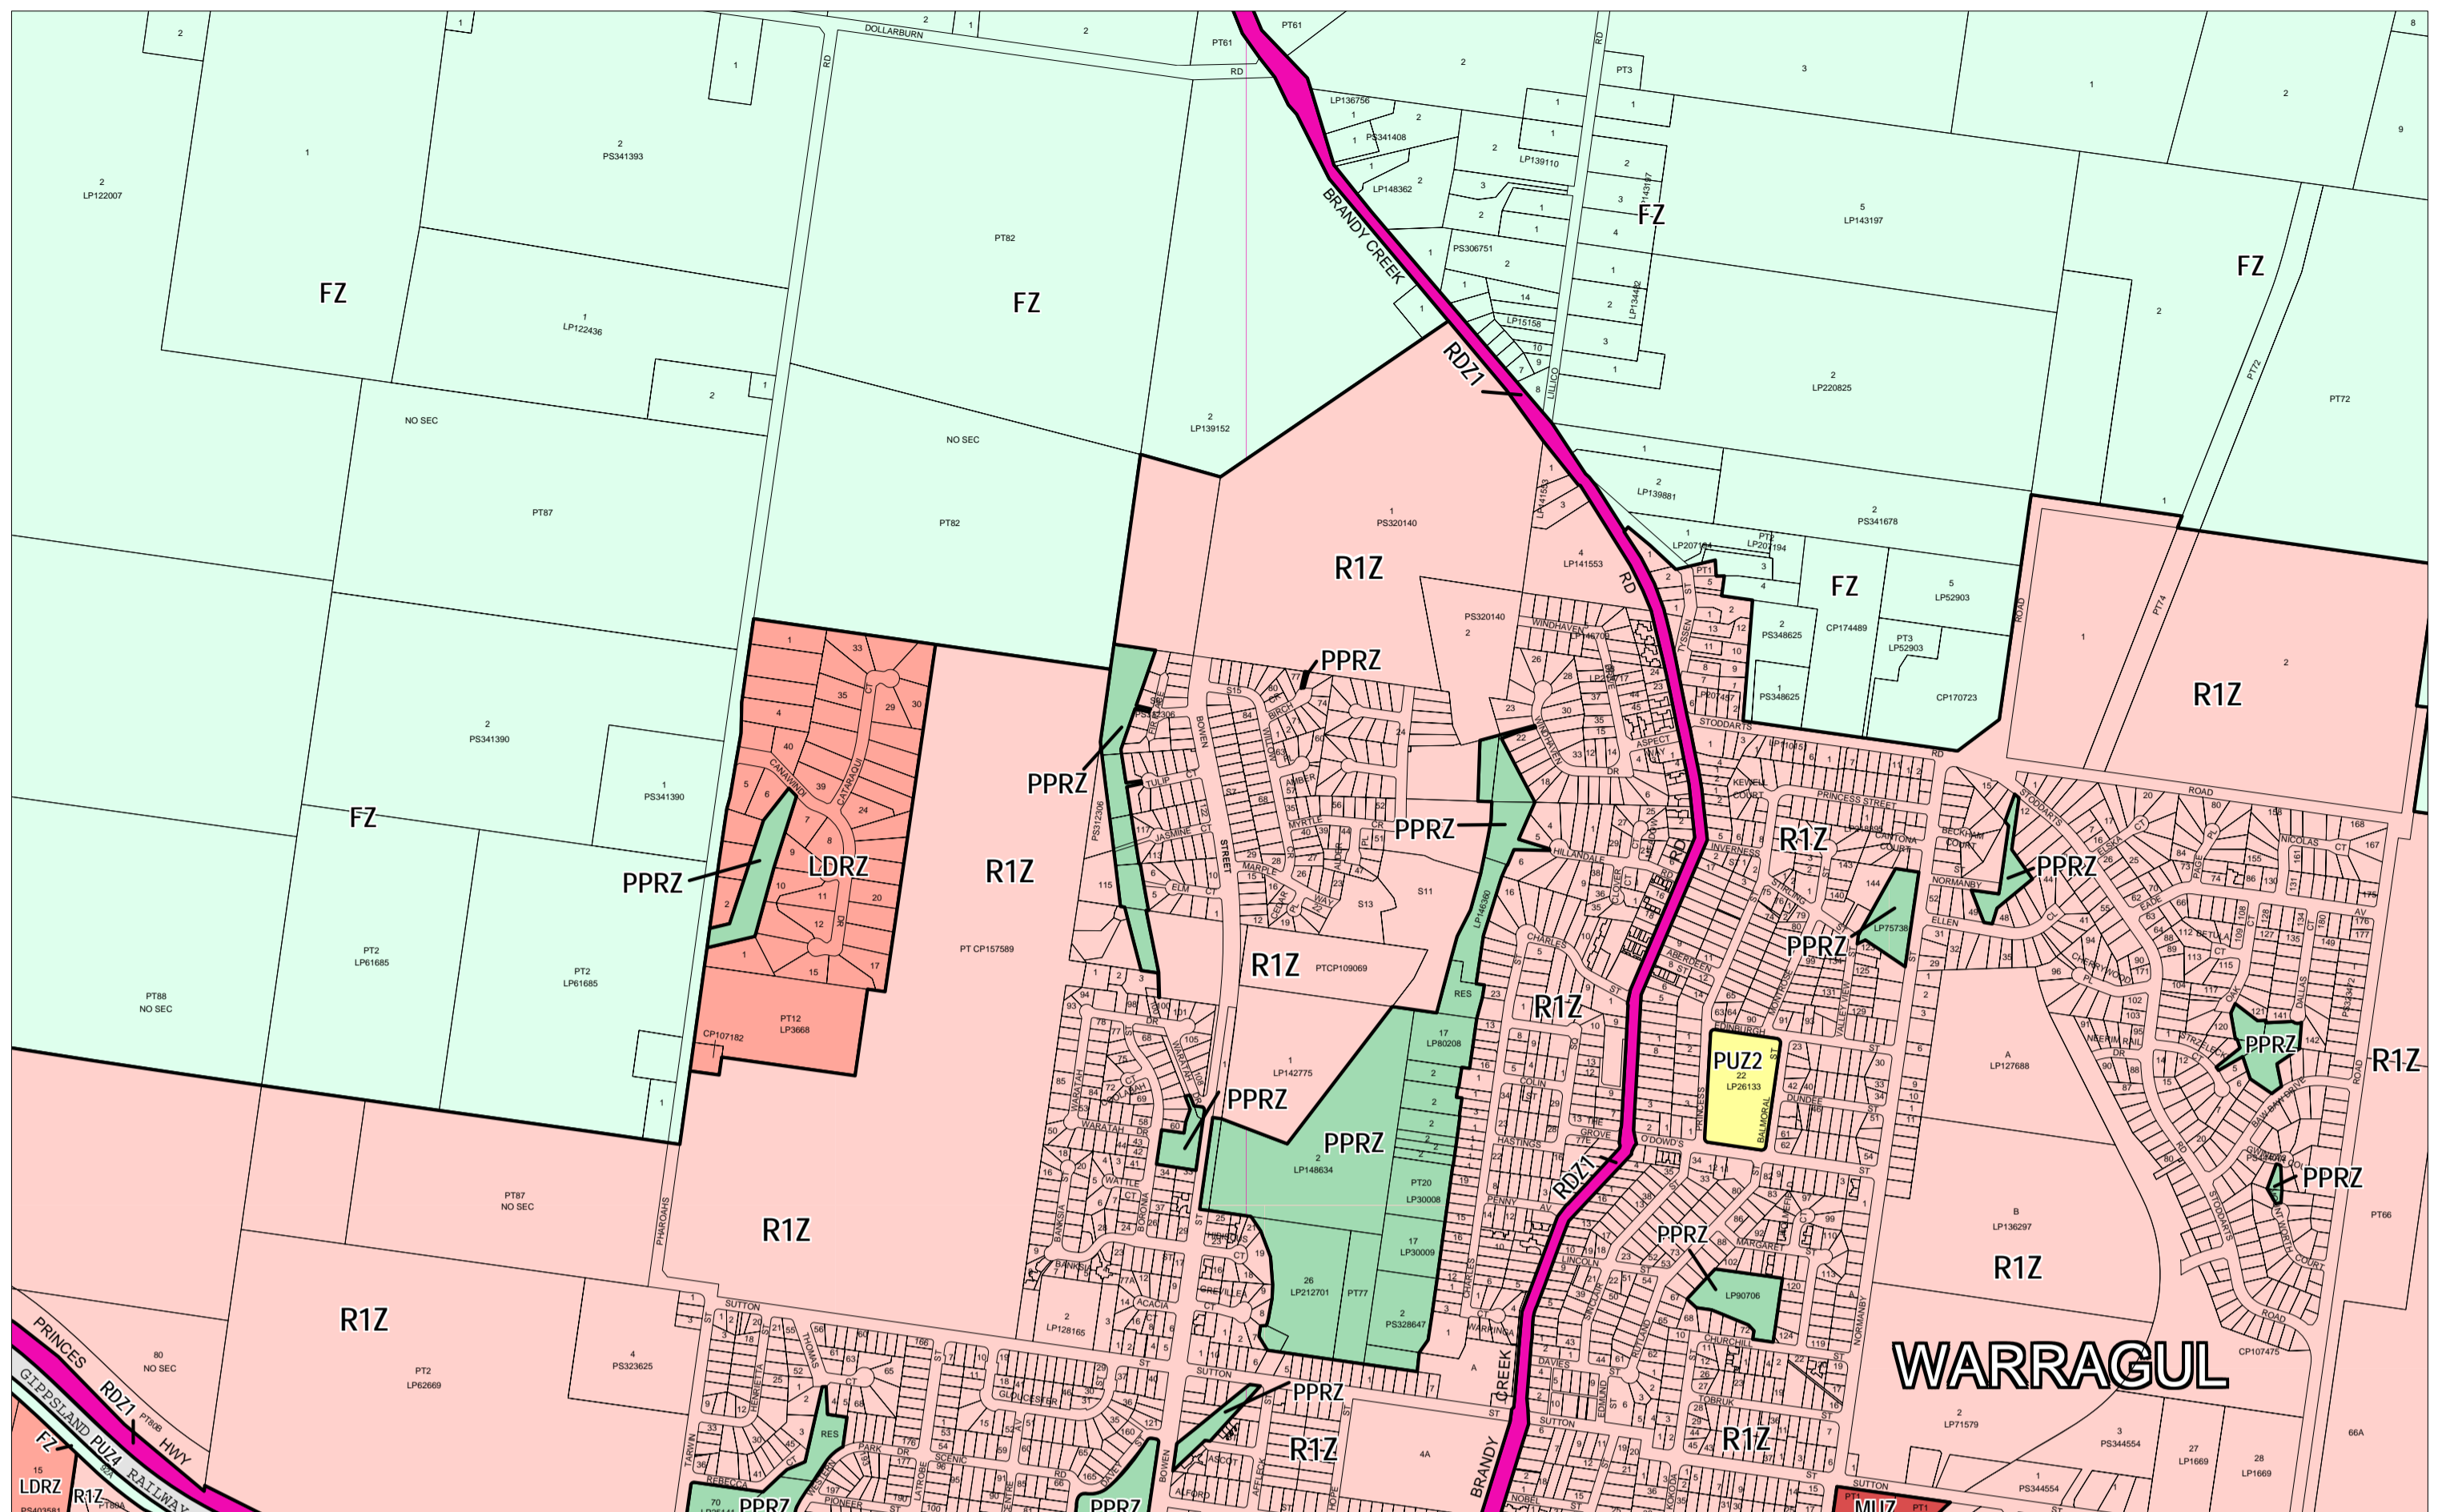

BAW BAW PLANNING SCHEME - LOCAL PROVISION

Public Land	
	Public Park And Recreation Zone
	Public Use Zone - Education
	Public Use Zone - Transport
	Road Zone - Category 1
Residential	
	Low Density Residential Zone
	Mixed Use Zone
	Residential 1 Zone
Rural	
	Farming Zone