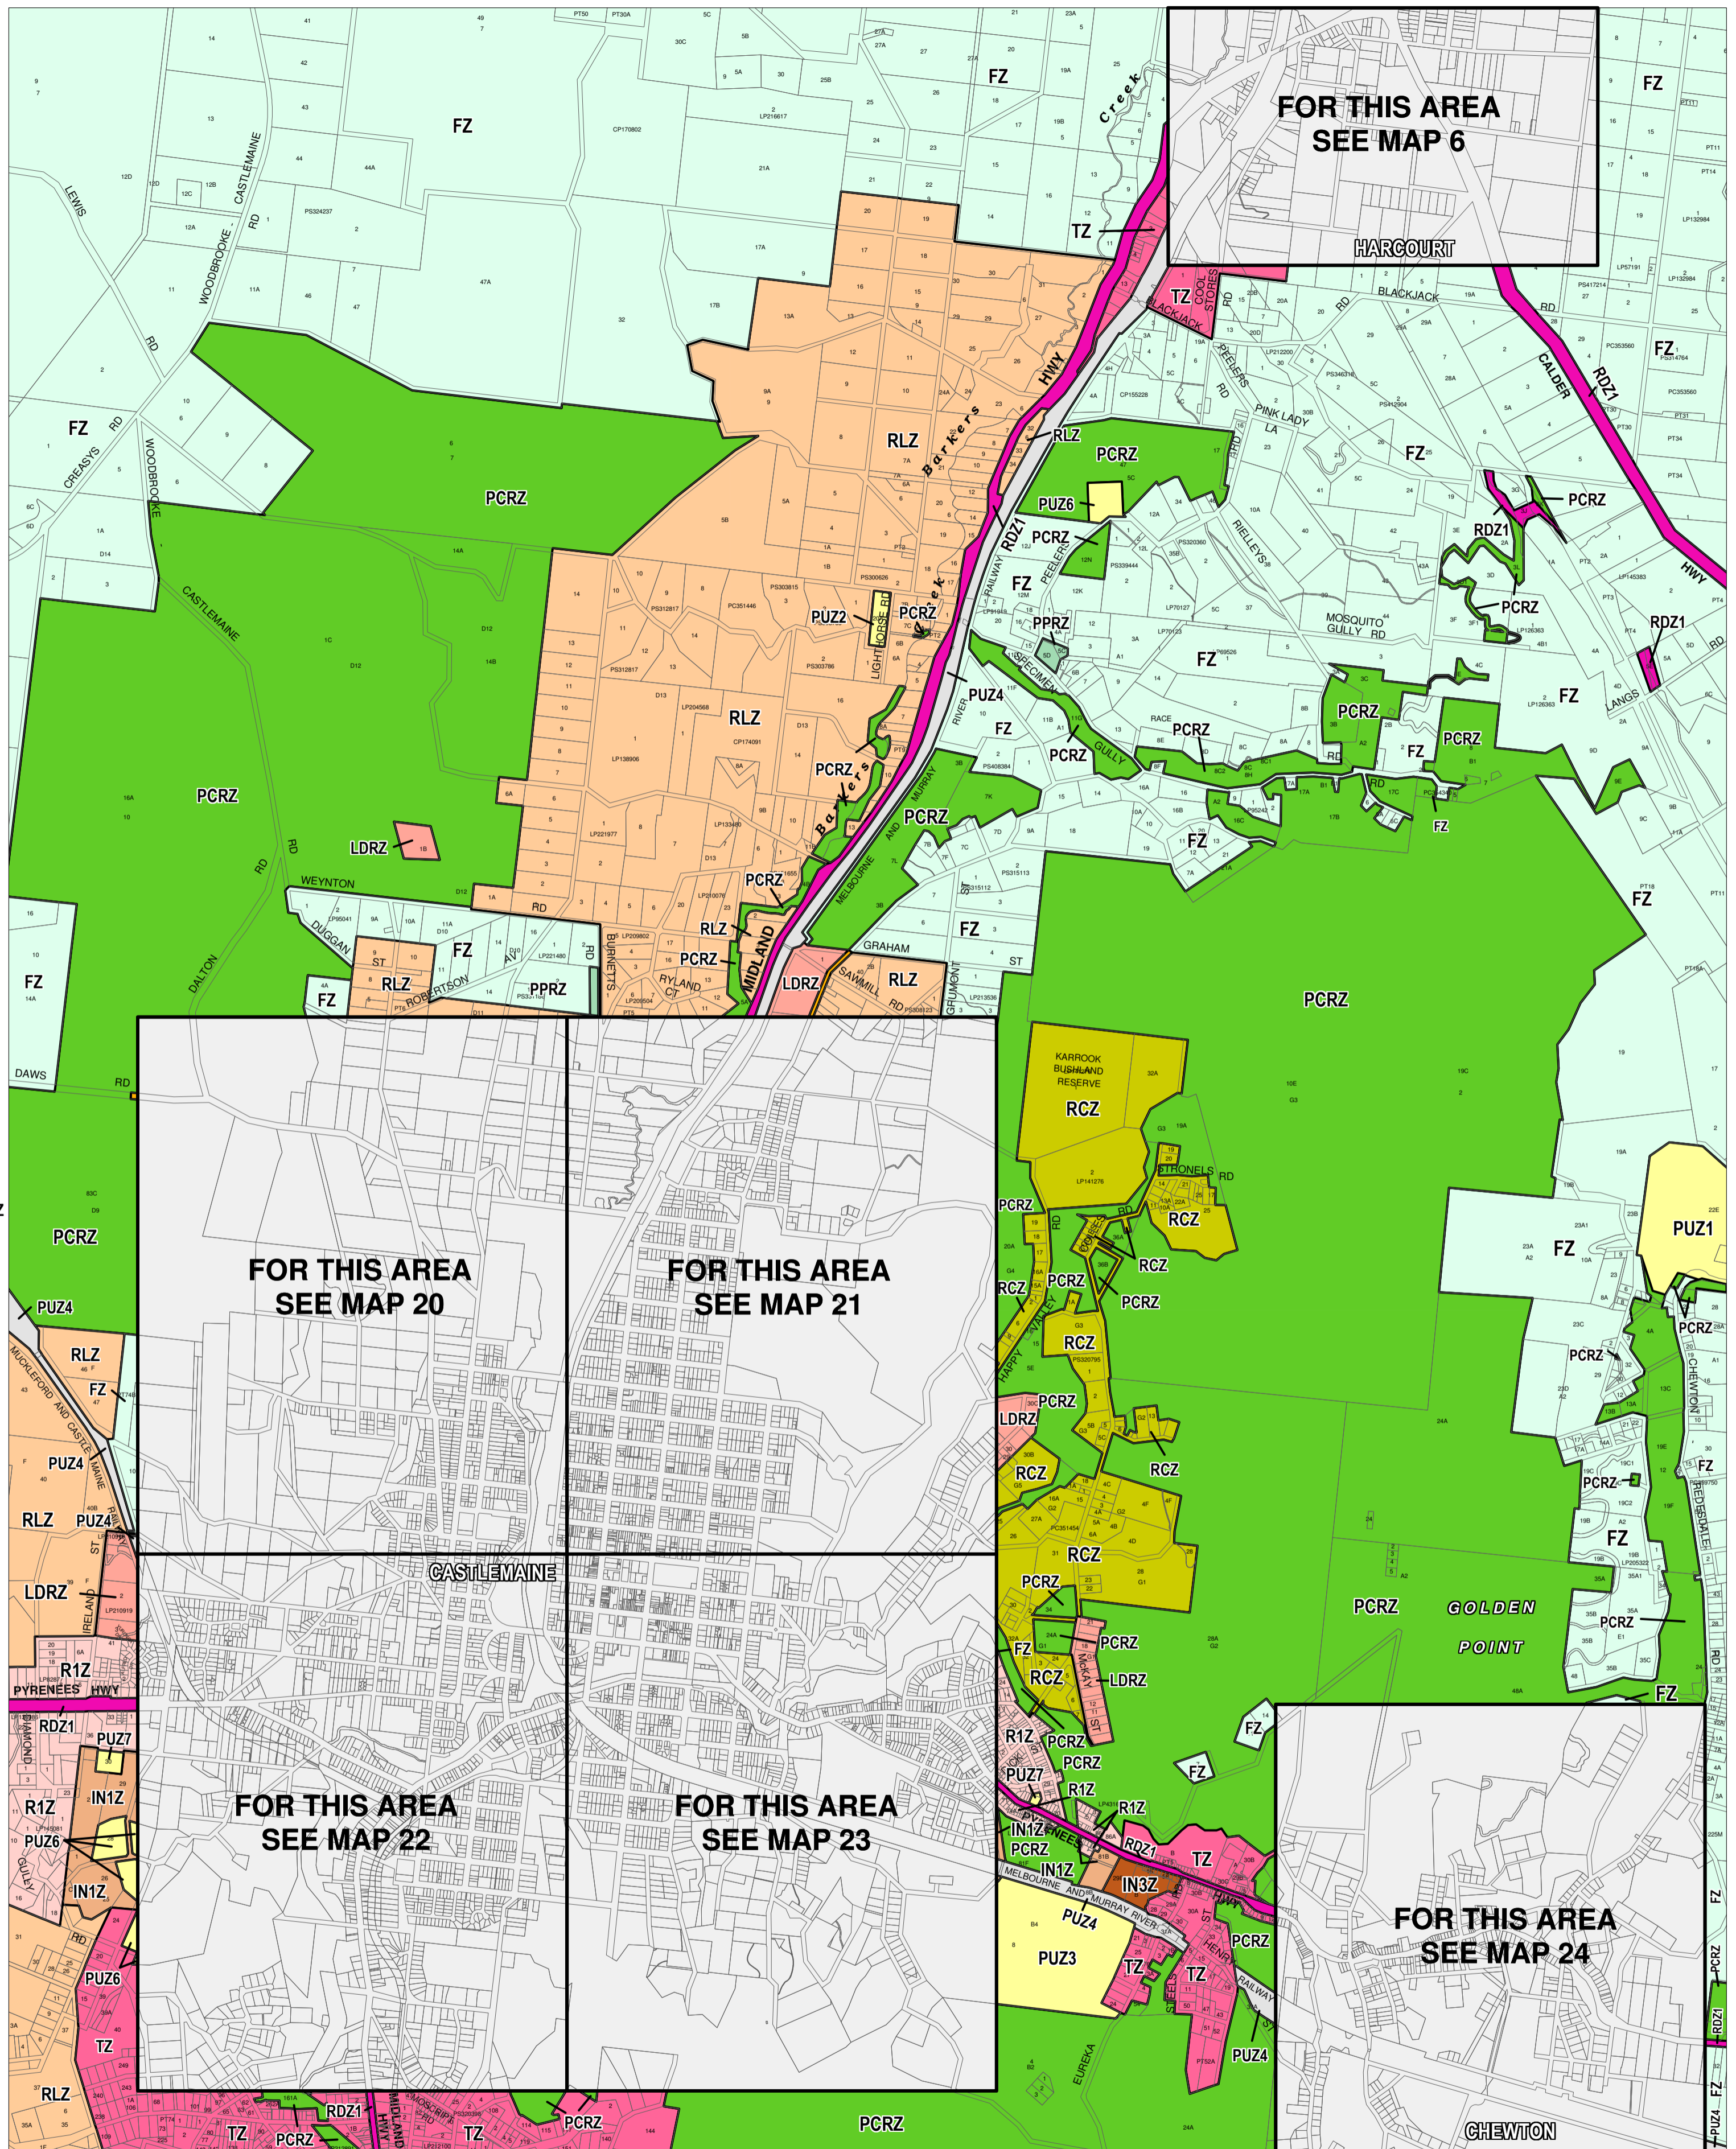

MOUNT ALEXANDER PLANNING SCHEME - LOCAL PROVISION

Industrial	Public Use Zone - Other Public Use	Rural
IN1Z Industrial 1 Zone	PUZ7 Public Use Zone - Other Public Use	FZ Farming Zone
IN2Z Industrial 2 Zone	PUZ1 Public Use Zone - Service And Utility	RCZ Rural Conservation Zone
IN3Z Industrial 3 Zone	PUZ4 Public Use Zone - Transport	RLZ Rural Living Zone
Public Land	RDZ1 Road Zone - Category 1	
PCRZ Public Conservation And Resource Zone	RDZ2 Road Zone - Category 2	
PPRZ Public Park And Recreation Zone		
PUZ2 Public Use Zone - Education		
PUZ3 Public Use Zone - Health And Community		
PUZ6 Public Use Zone - Local Government		
	Residential	
	LDRZ Low Density Residential Zone	
	R1Z Residential 1 Zone	
	TZ Township Zone