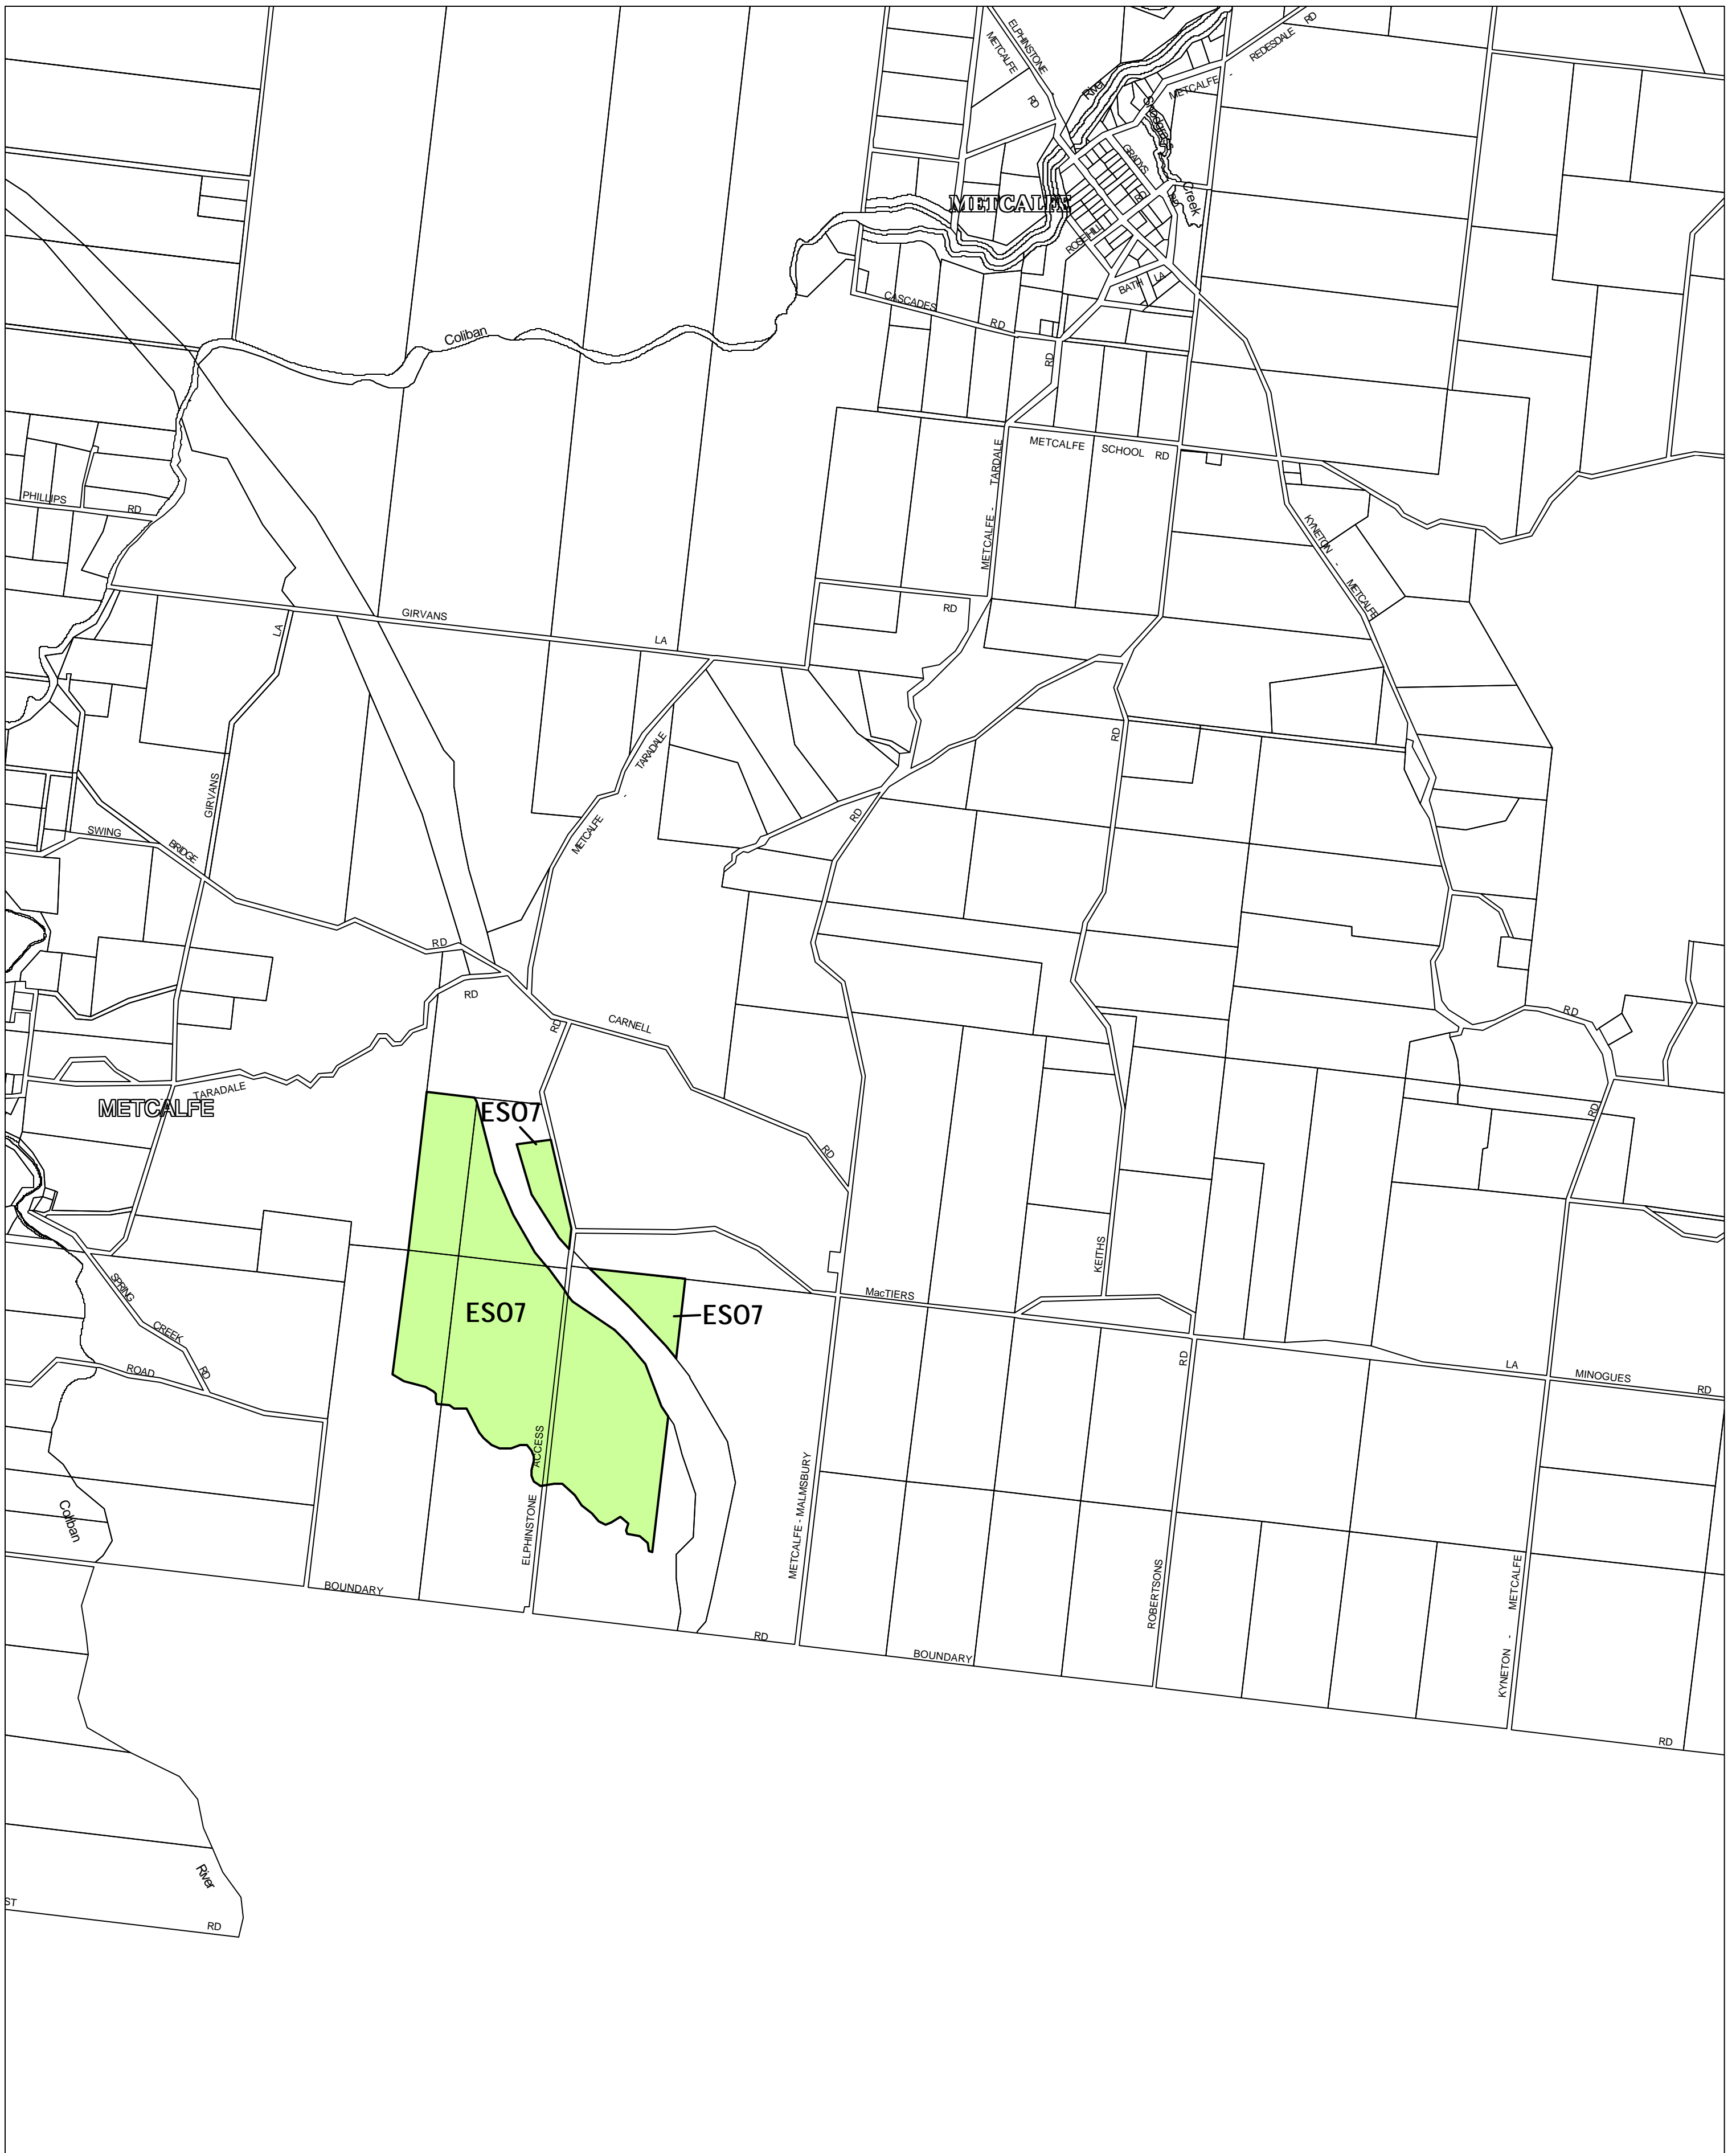

MOUNT ALEXANDER PLANNING SCHEME - LOCAL PROVISION

Overlays

ES07 Environmental Significance Overlay - Schedule 7

AUSTRALIAN MAP GRID ZONE 55

Printed: 3/10/2007

AMENDMENT C21