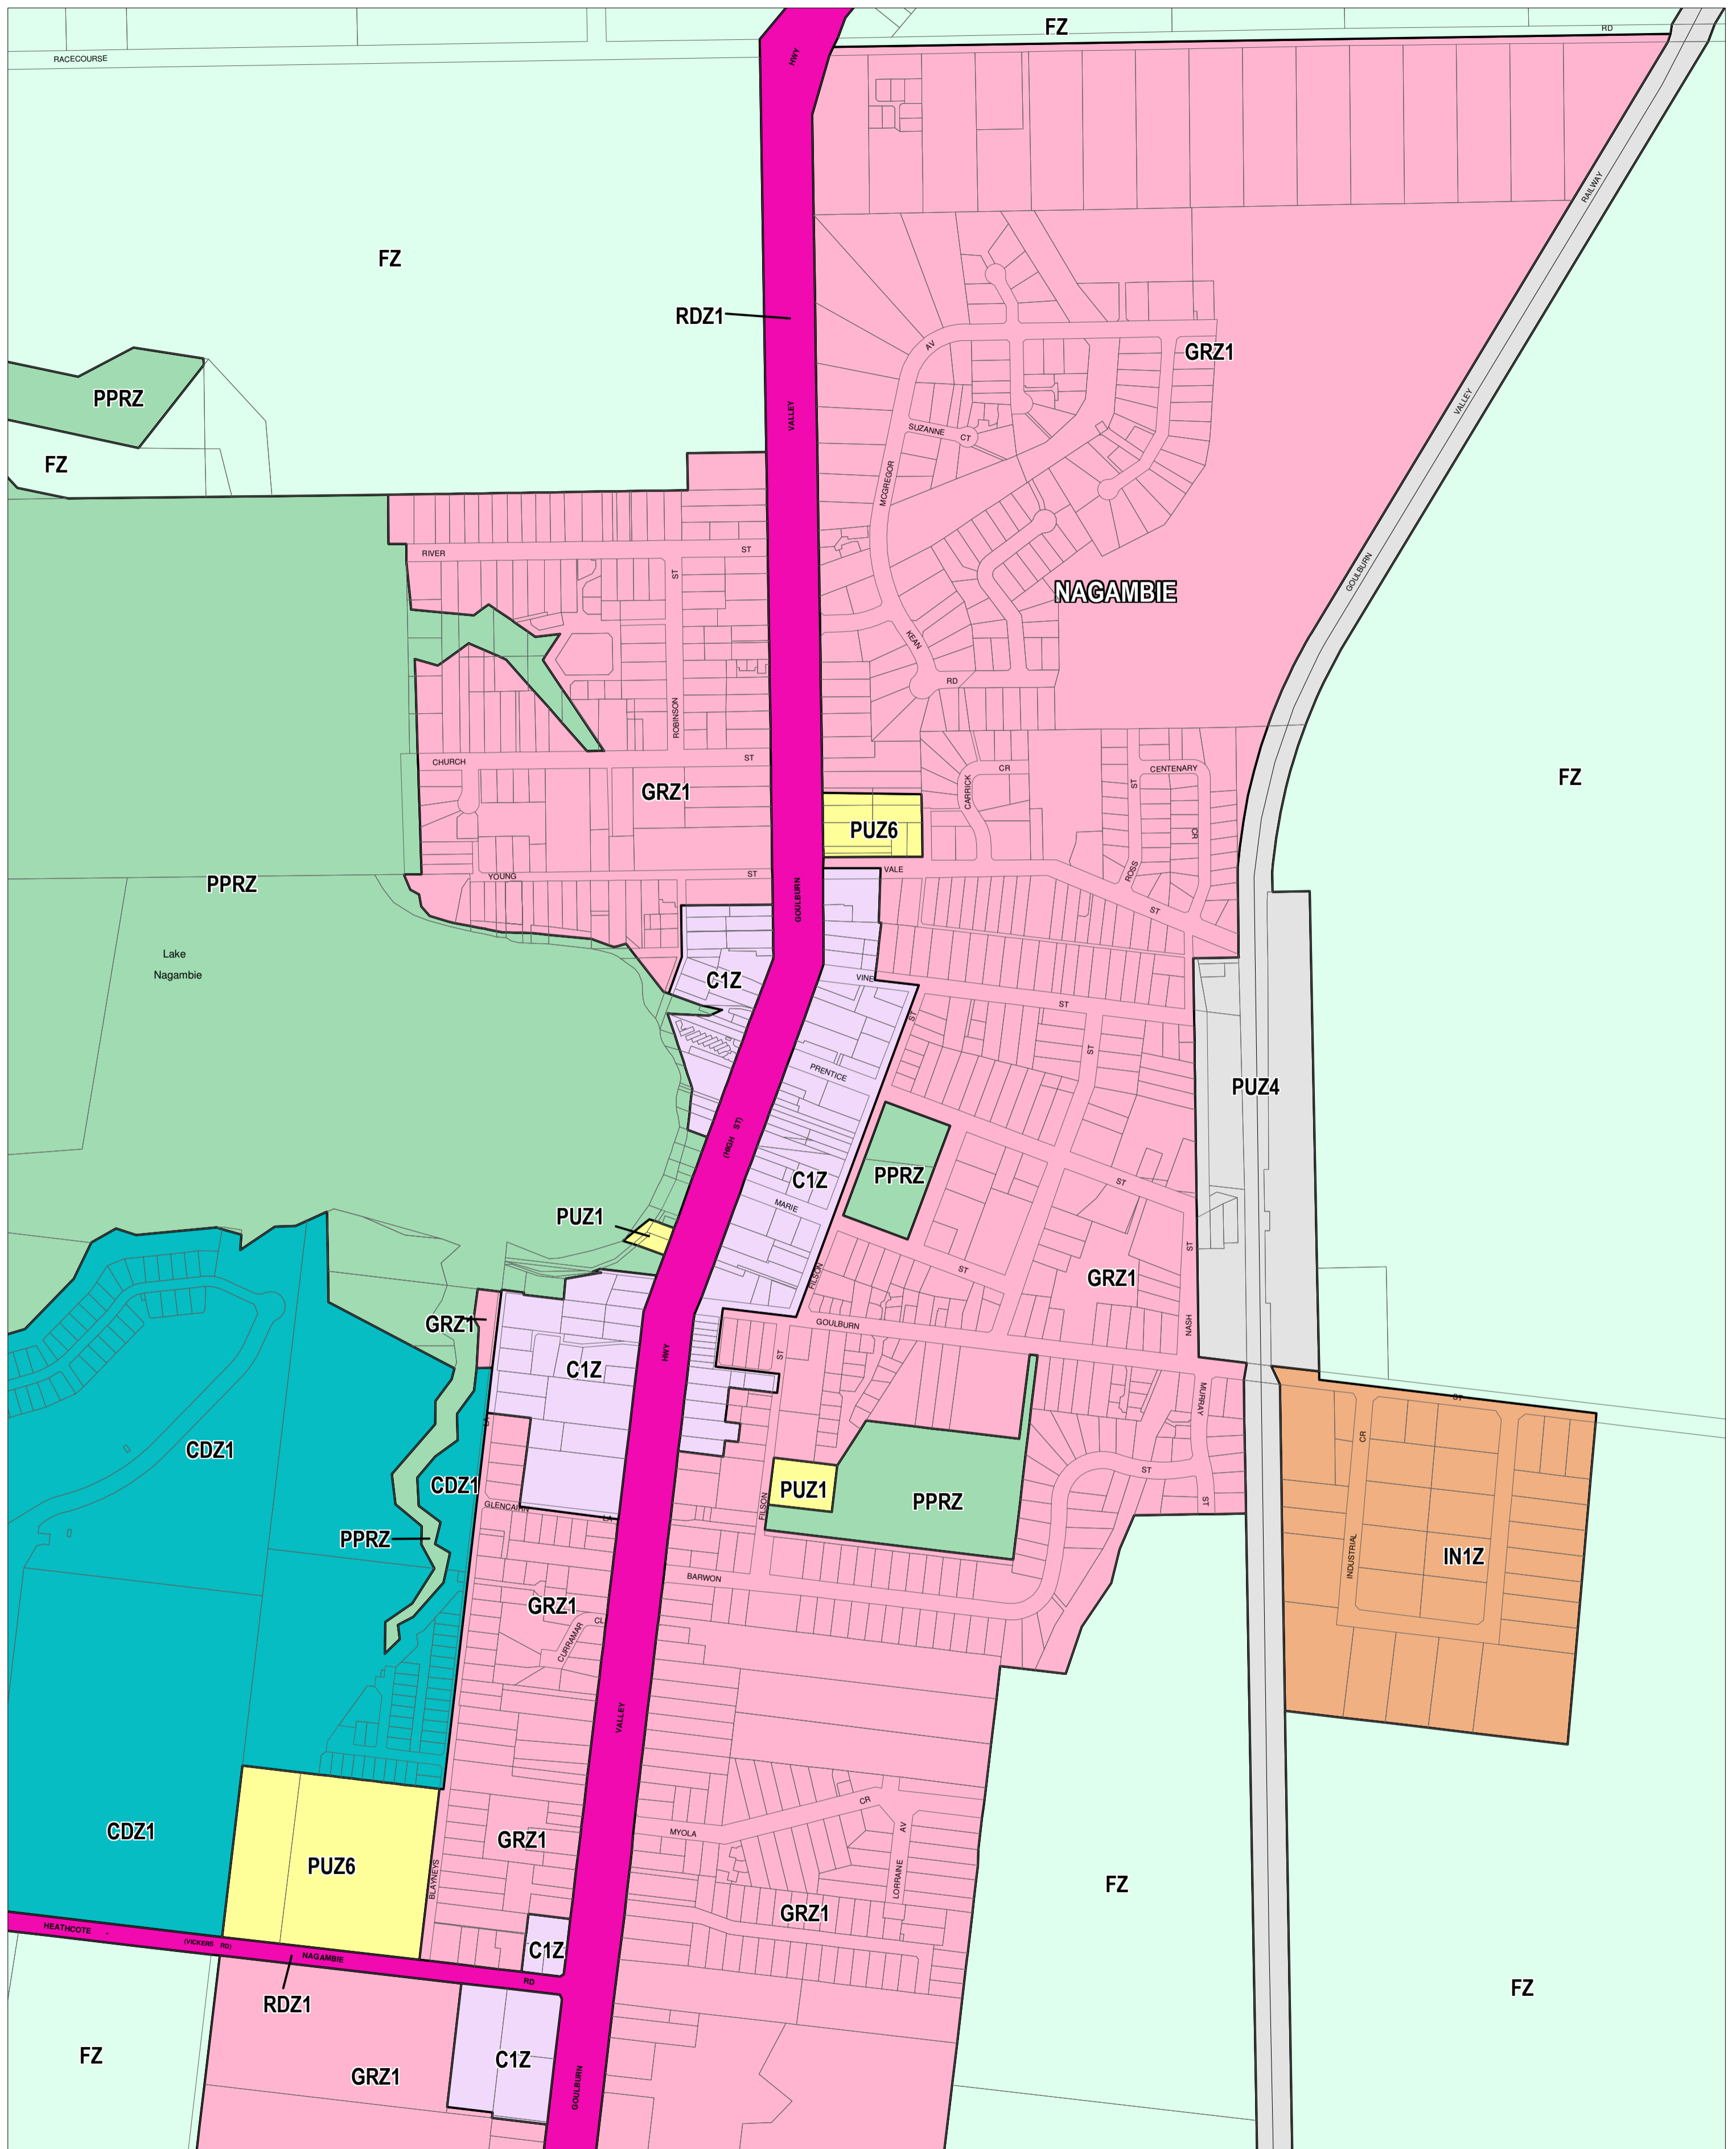

STRATHBOGIE PLANNING SCHEME - LOCAL PROVISION