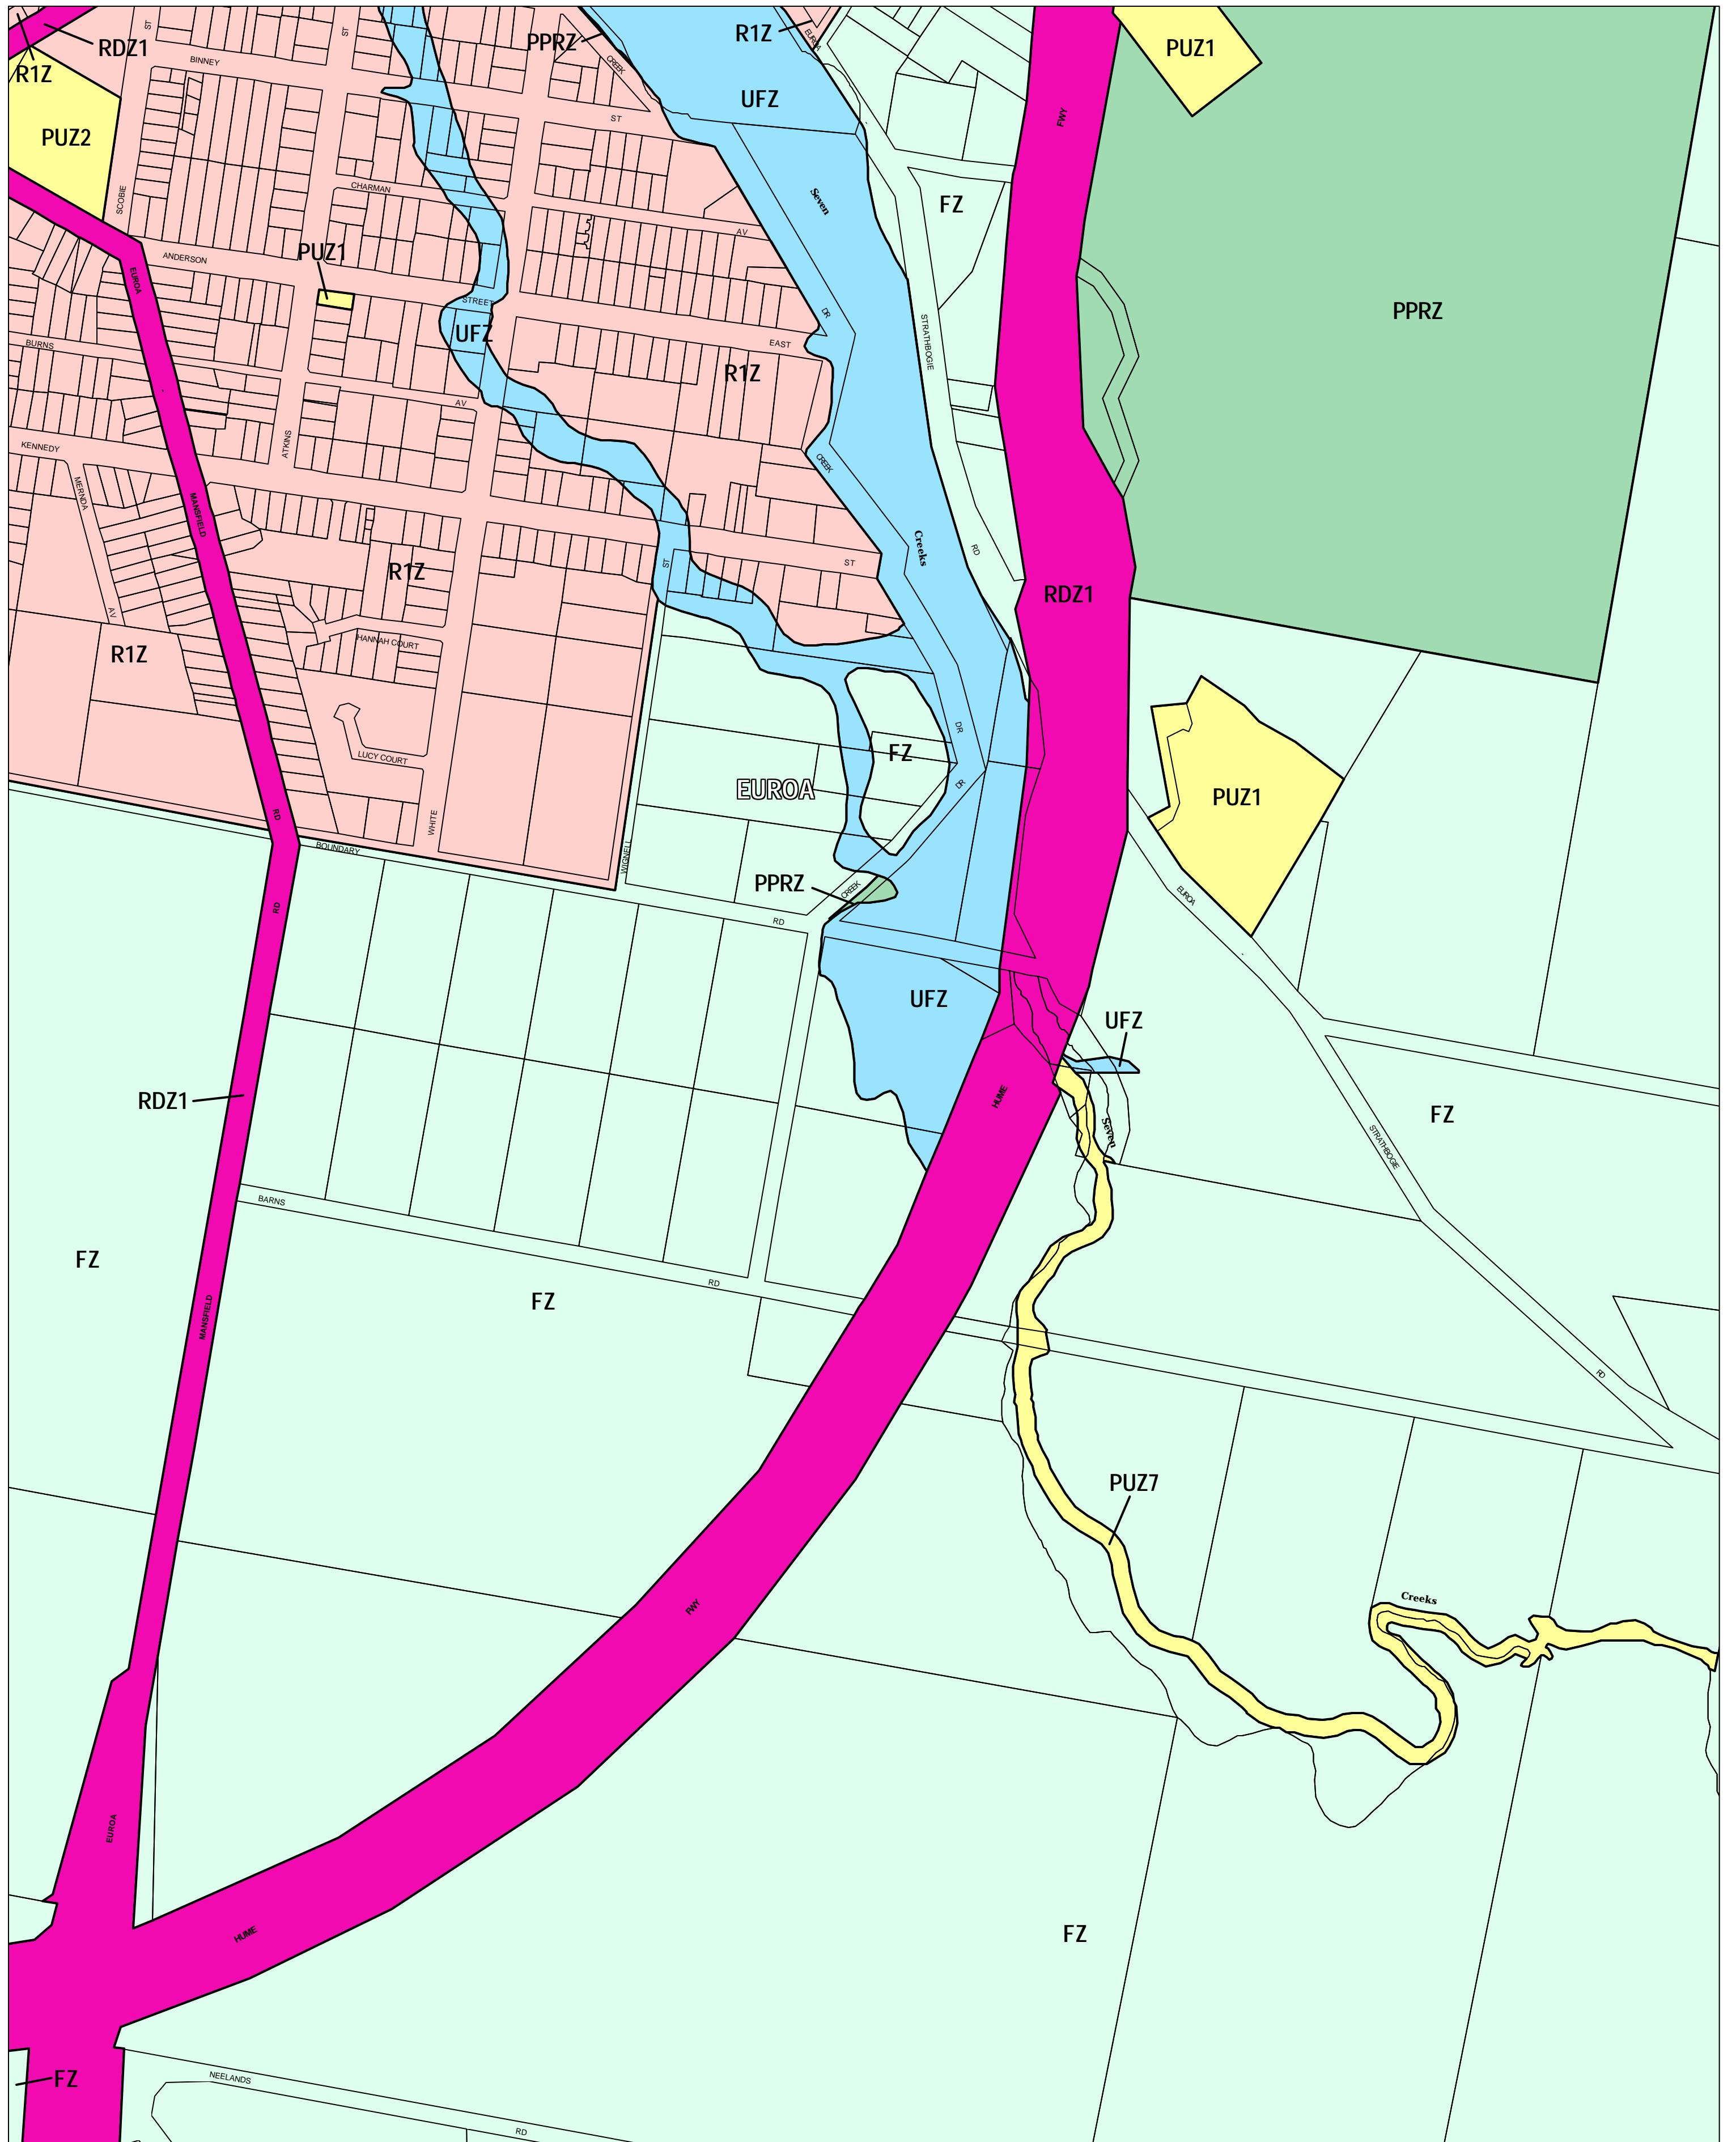

STRATHBOGIE PLANNING SCHEME - LOCAL PROVISION

Public Land	Special Purpose
PPRZ Public Park And Recreation Zone	UFZ Urban Floodway Zone
PUZ2 Public Use Zone - Education	
PUZ1 Public Use Zone - Other Public Use	
PUZ1 Public Use Zone - Service And Utility	
RDZ1 Road Zone - Category 1	
R1Z Residential 1 Zone	
FZ Farming Zone	

100 200 300 400 500 m

AUSTRALIAN MAP GRID ZONE 55

INDEX TO ADJOINING METRIC SERIES MAP

Printed: 21/11/2006

AMENDMENT C23