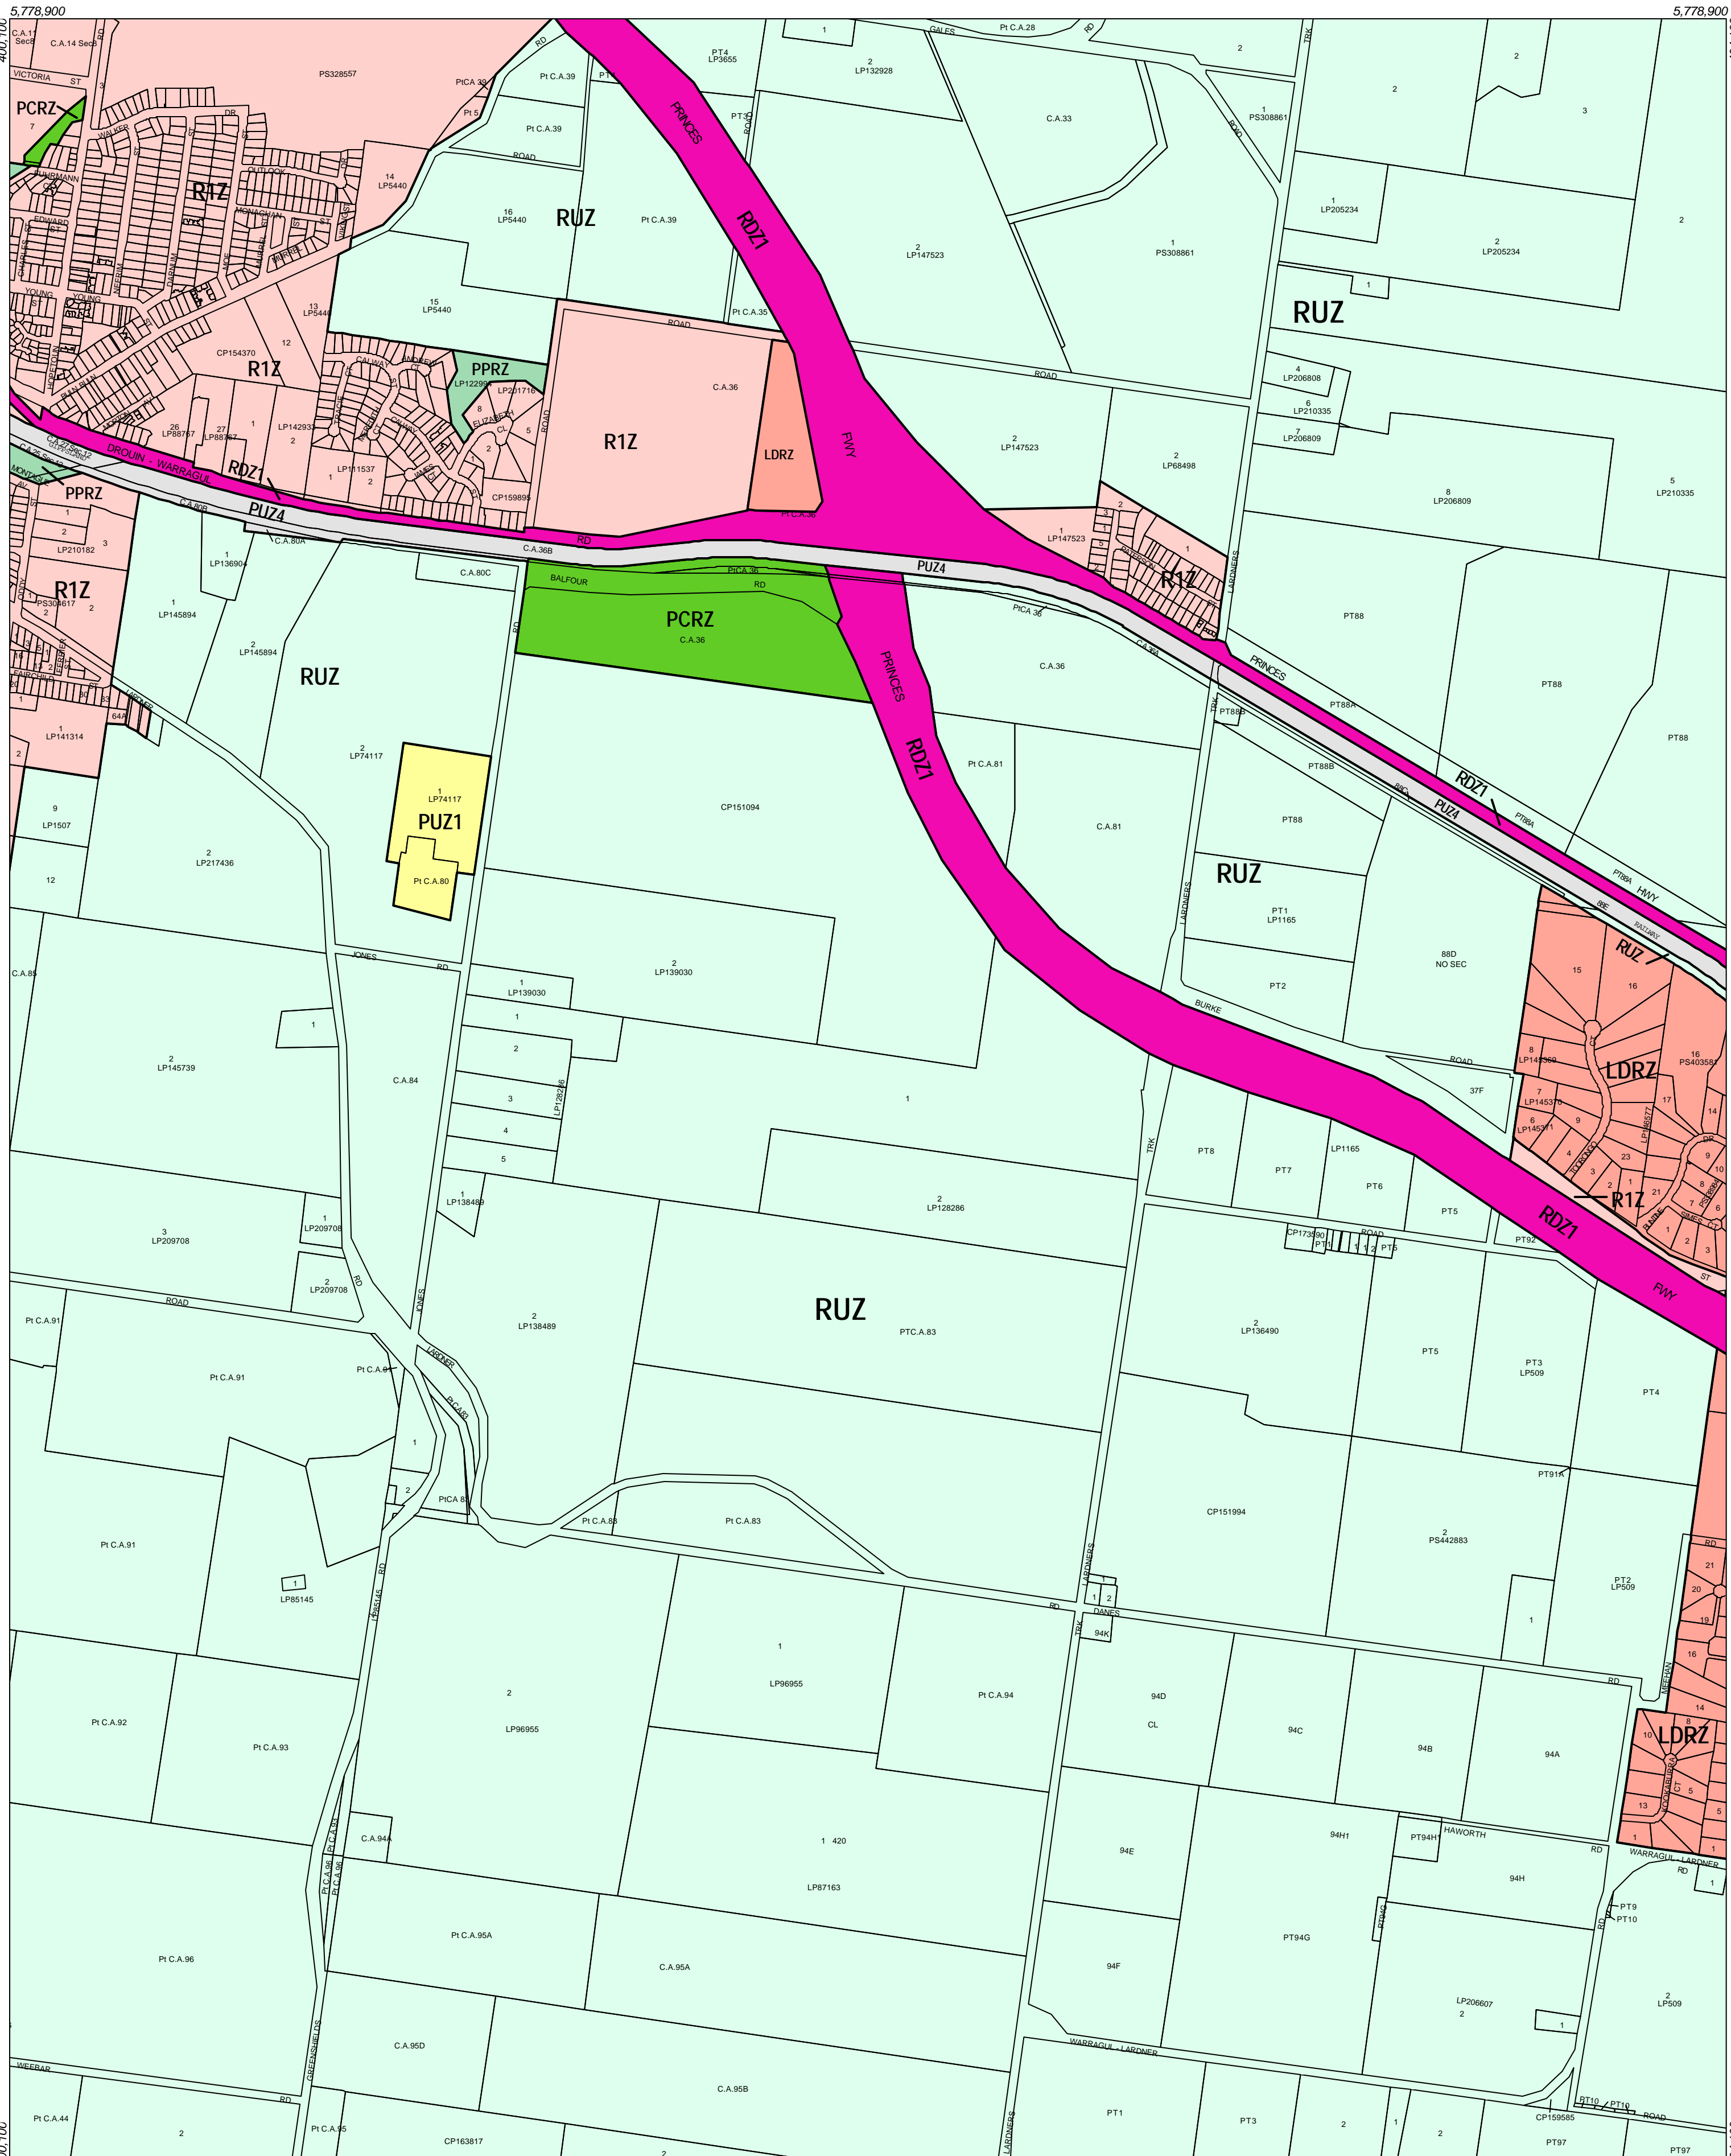

BAW BAW PLANNING SCHEME - LOCAL PROVISION

This publication is copyright. No part may be reproduced by any process except in accordance with the provisions of the Copyright Act 1968, State of Victoria.

This map should be read in conjunction with additional Planning Overlay Maps (if applicable) as indicated on the INDEX TO MAPS.

Public Land	
	Public Conservation And Resource Zone
	Public Park And Recreation Zone
	Public Use Zone Service And Utility
	Public Use Zone Transport
	Road Zone Category 1
Residential	
	Low Density Residential Zone
	Residential 1 Zone
Rural	
	Rural Zone