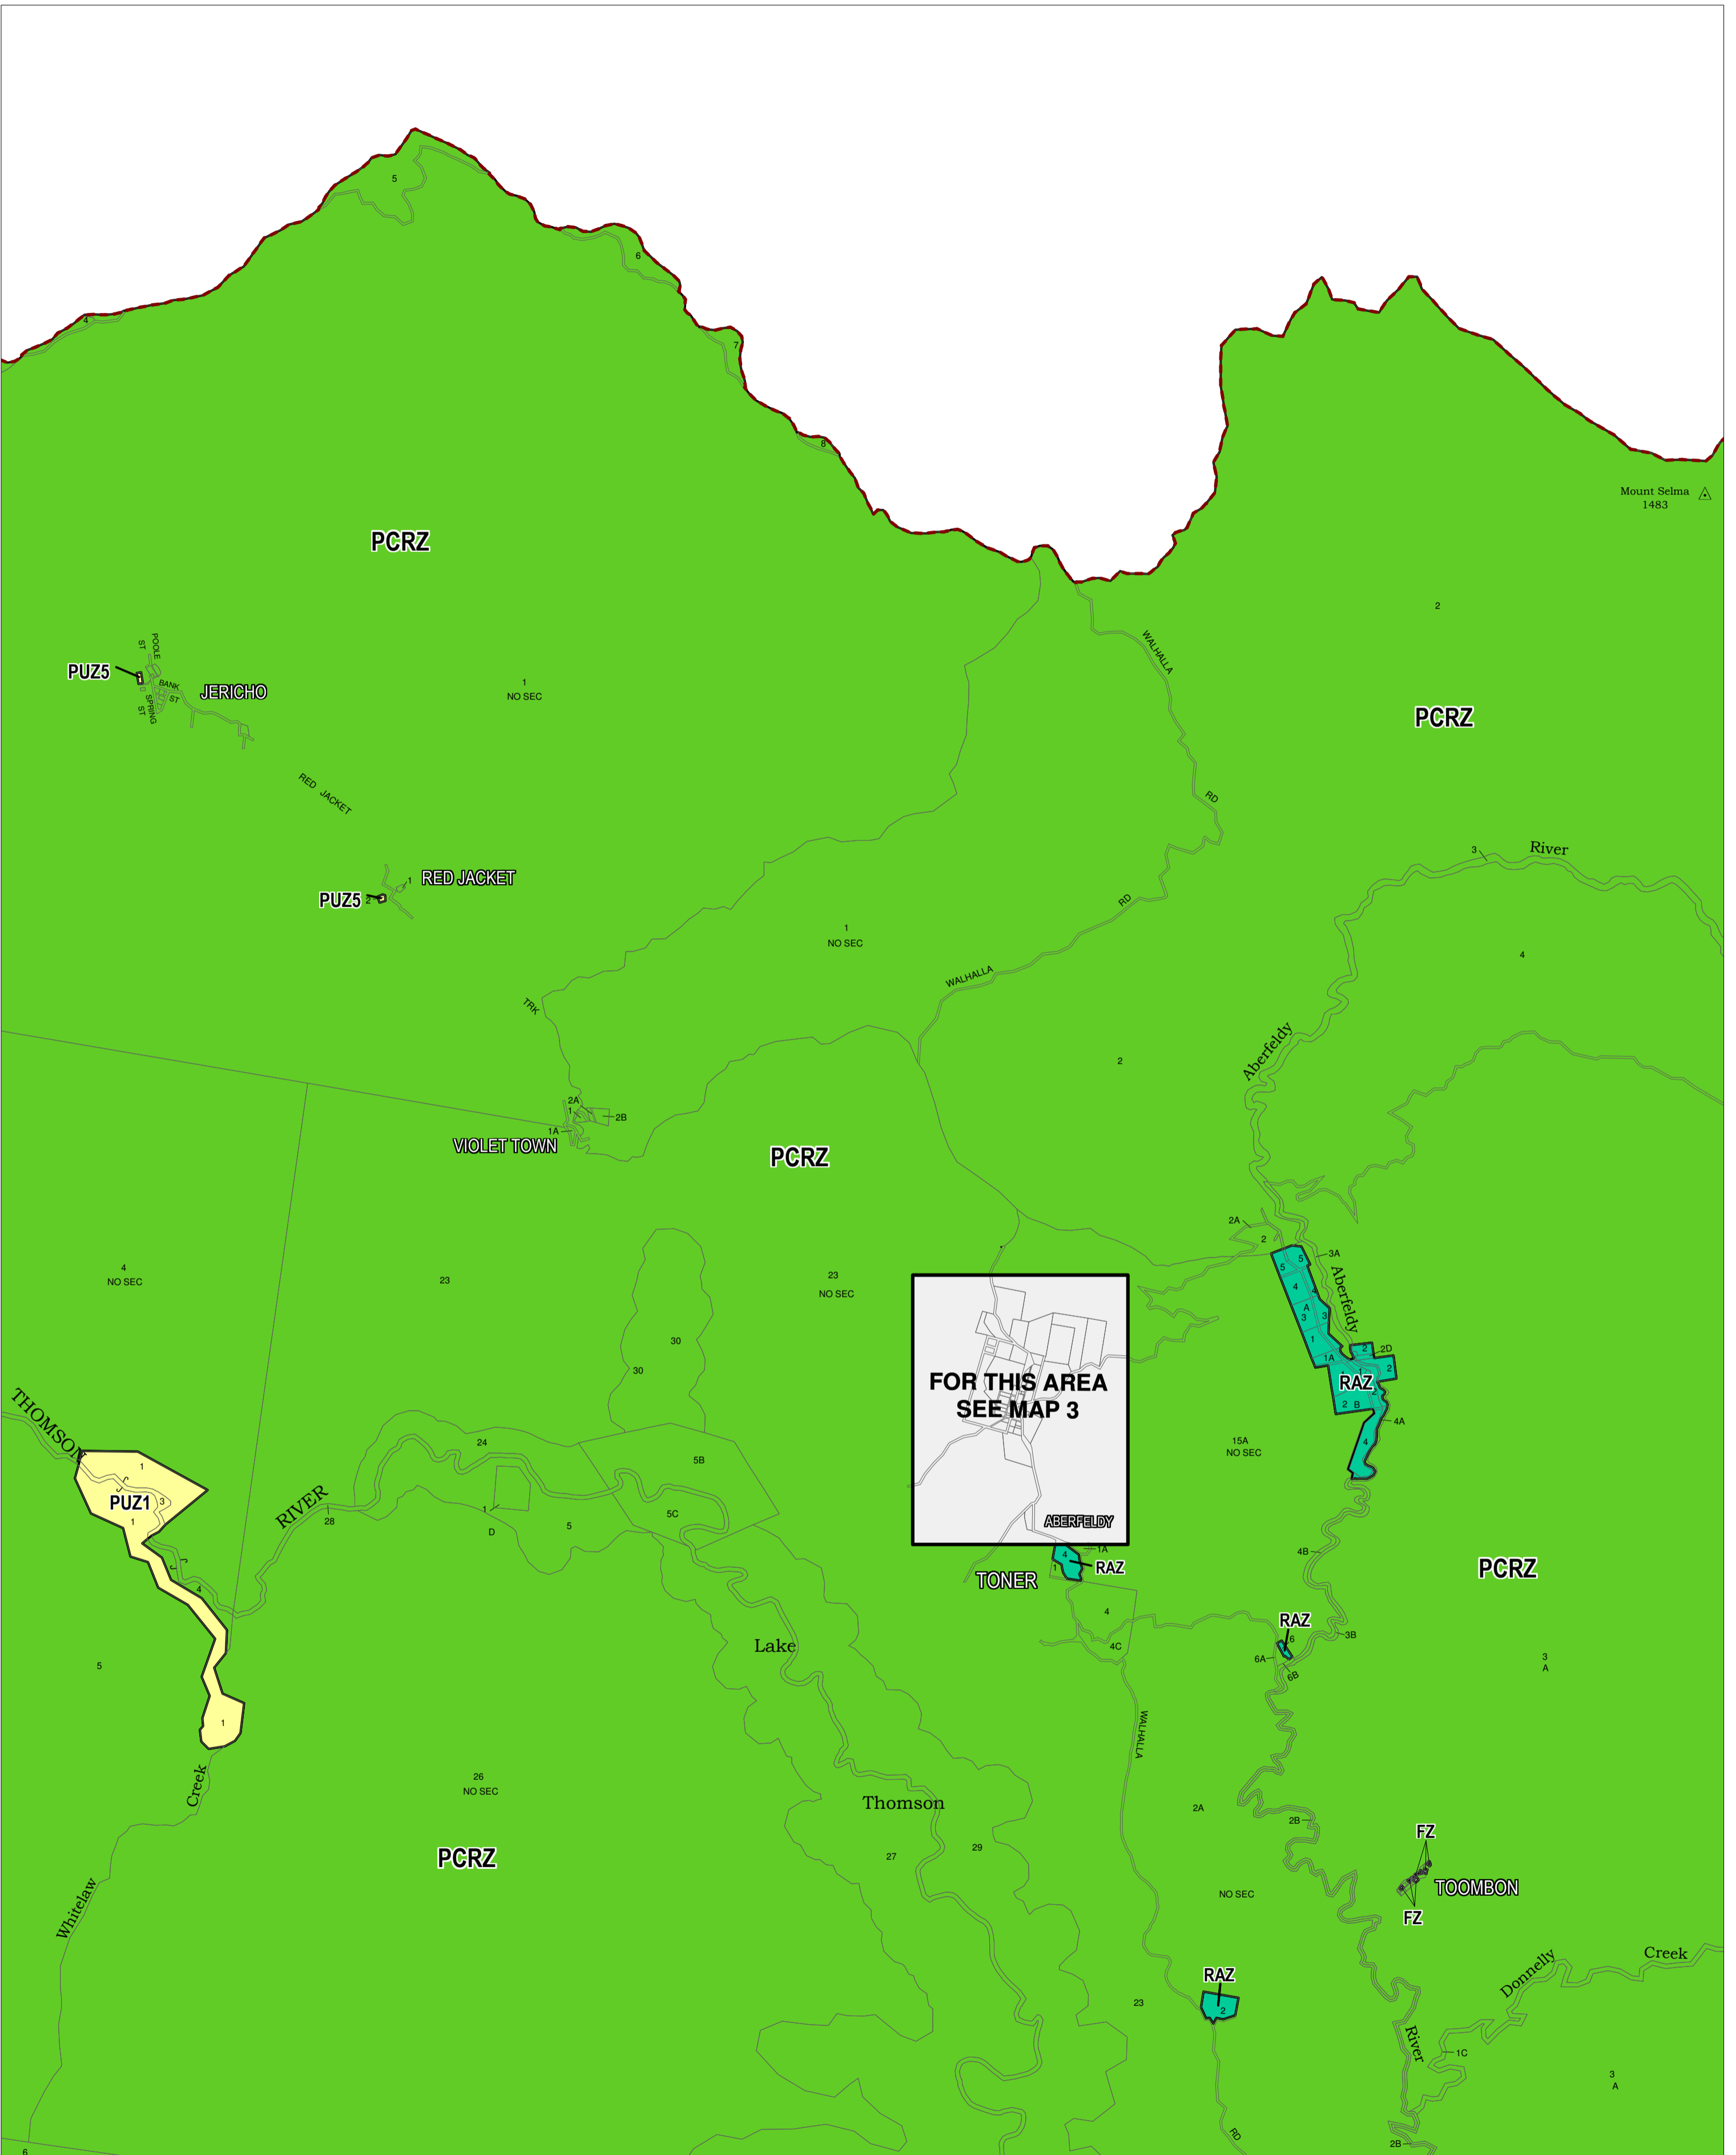

BAW BAW PLANNING SCHEME - LOCAL PROVISION

Public Land	
	Public Conservation And Resource Zone
	Public Use Zone - Cemetery/crematorium
	Public Use Zone - Service And Utility
Rural	
	Farming Zone
	Rural Activity Zone

AUSTRALIAN MAP GRID ZONE 55

Printed: 29/4/2013

AMENDMENT C99