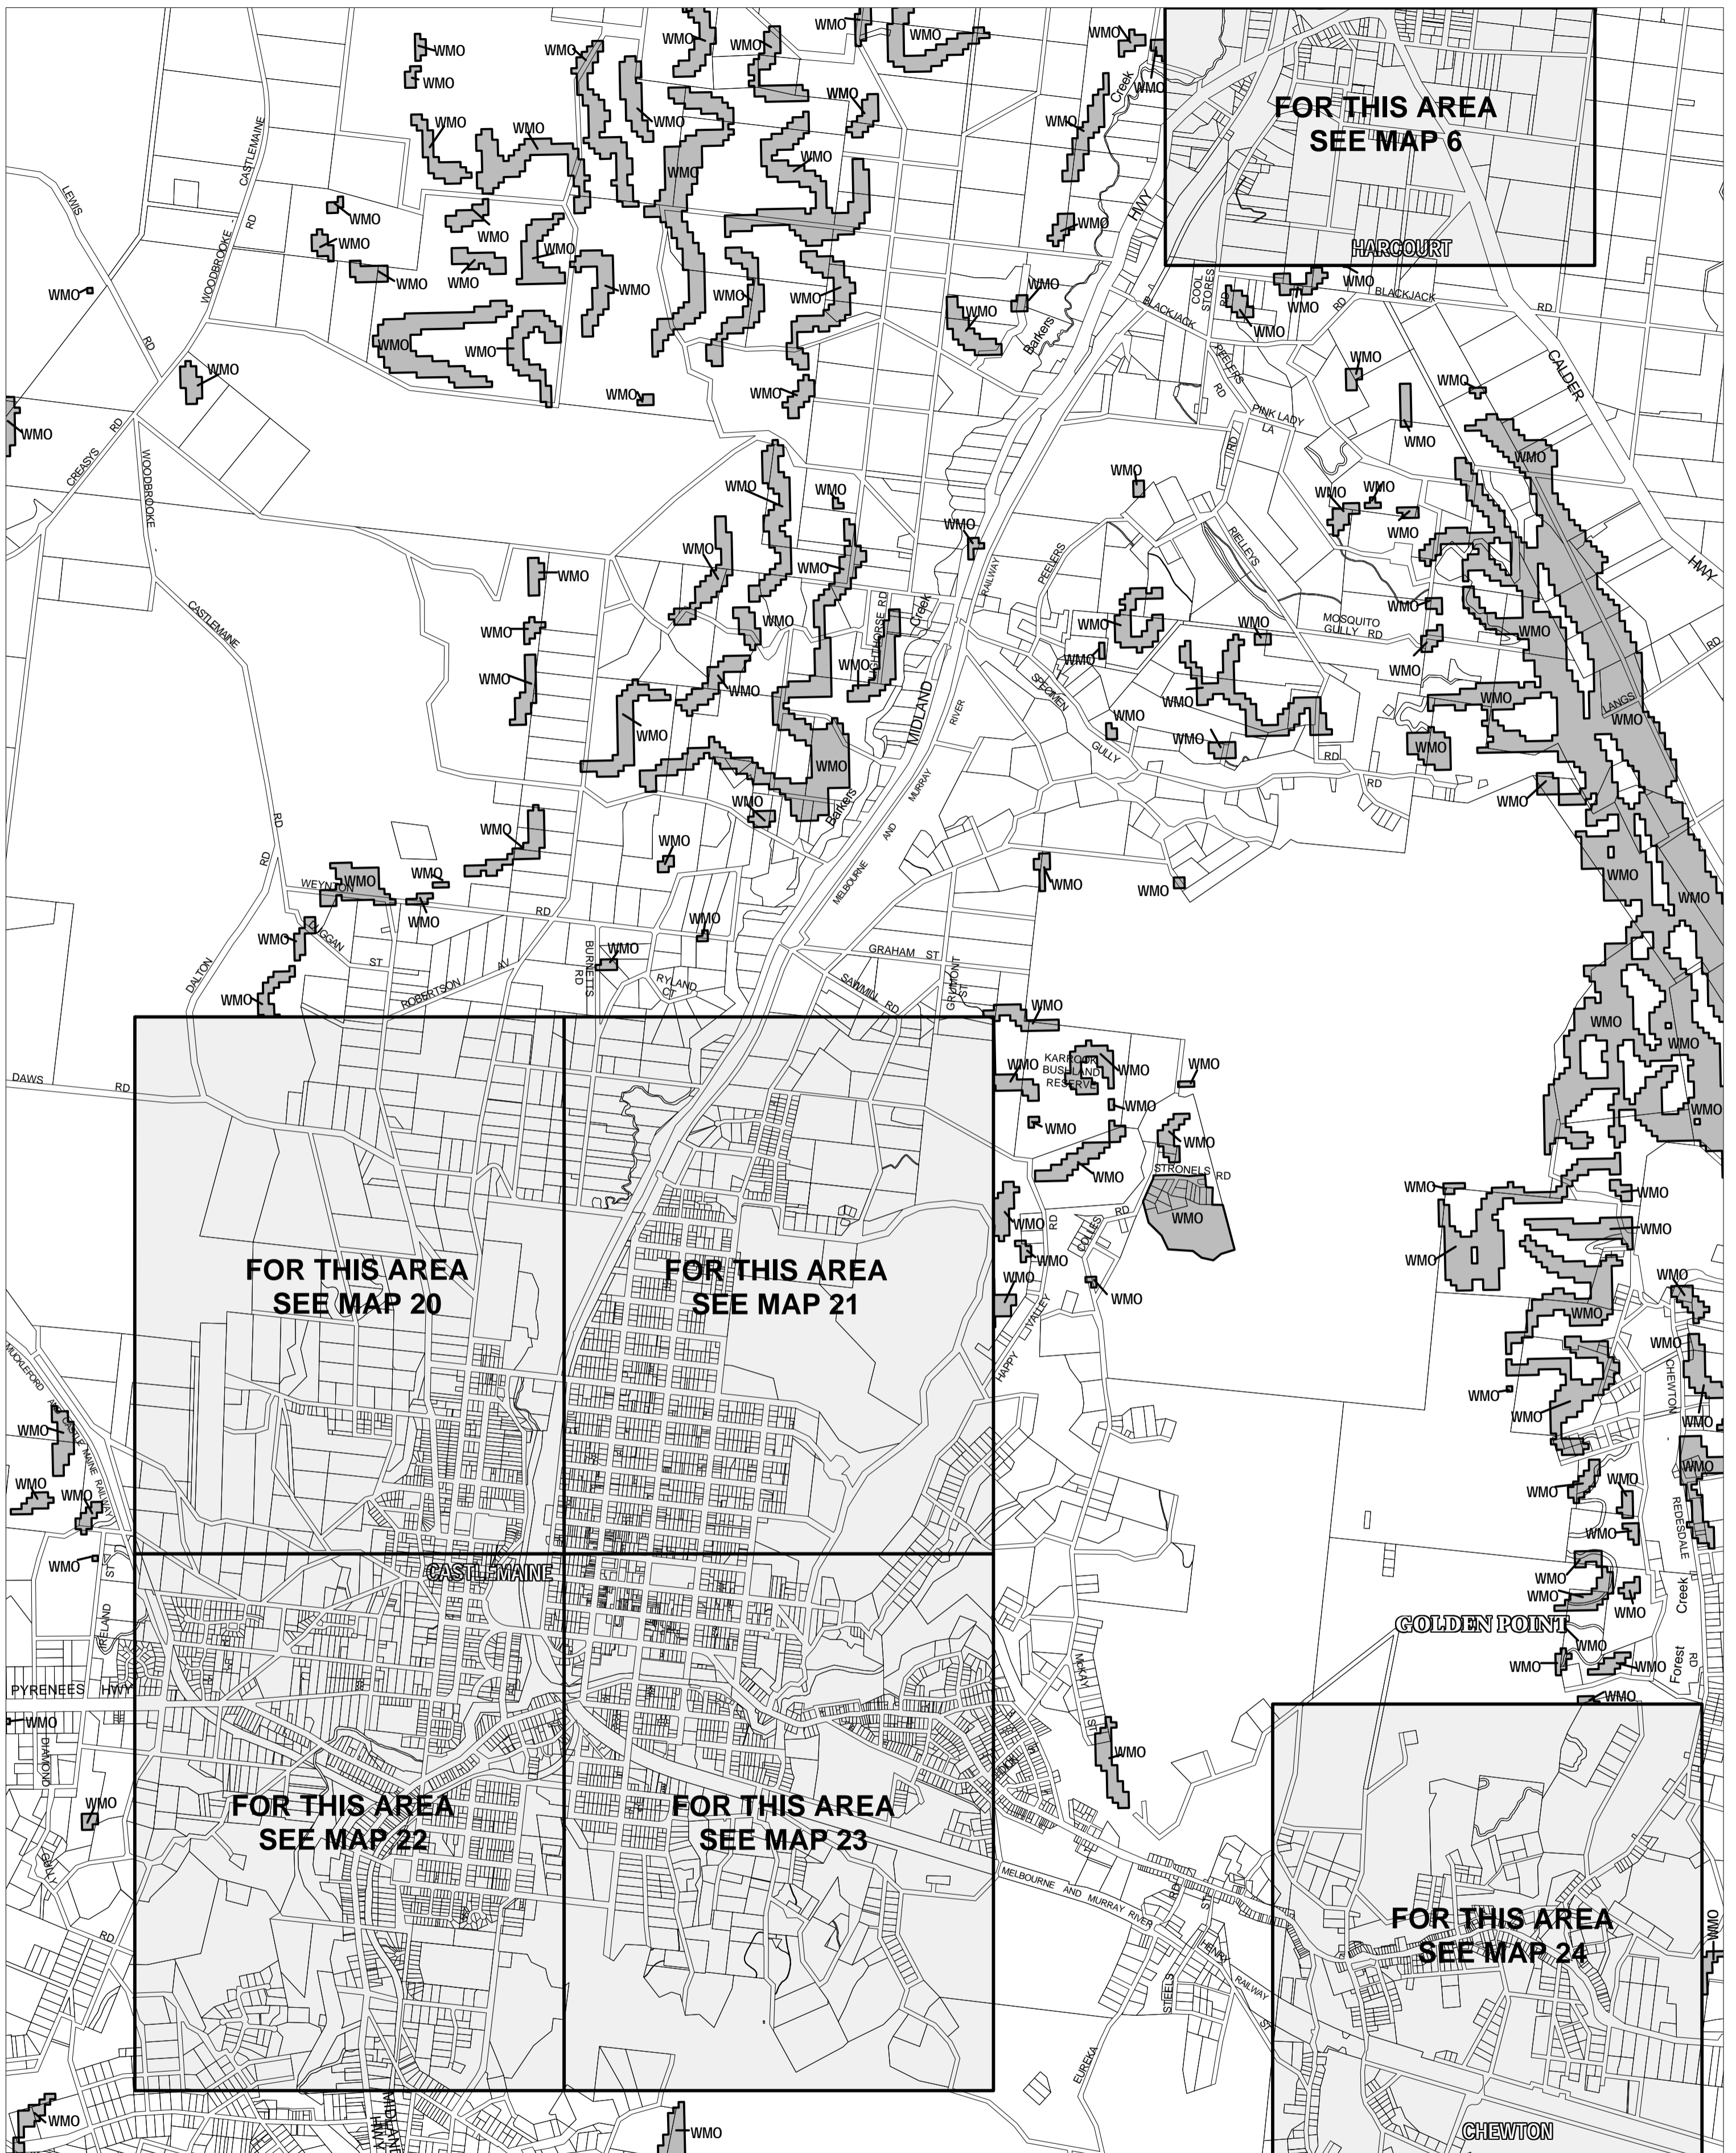

MOUNT ALEXANDER PLANNING SCHEME - LOCAL PROVISION

Overlays

WMO Wildfire Management Overlay

AUSTRALIAN MAP GRID ZONE 55

INDEX TO ADJOINING METRIC SERIES MAP

Printed: 22/2007

AMENDMENT C25