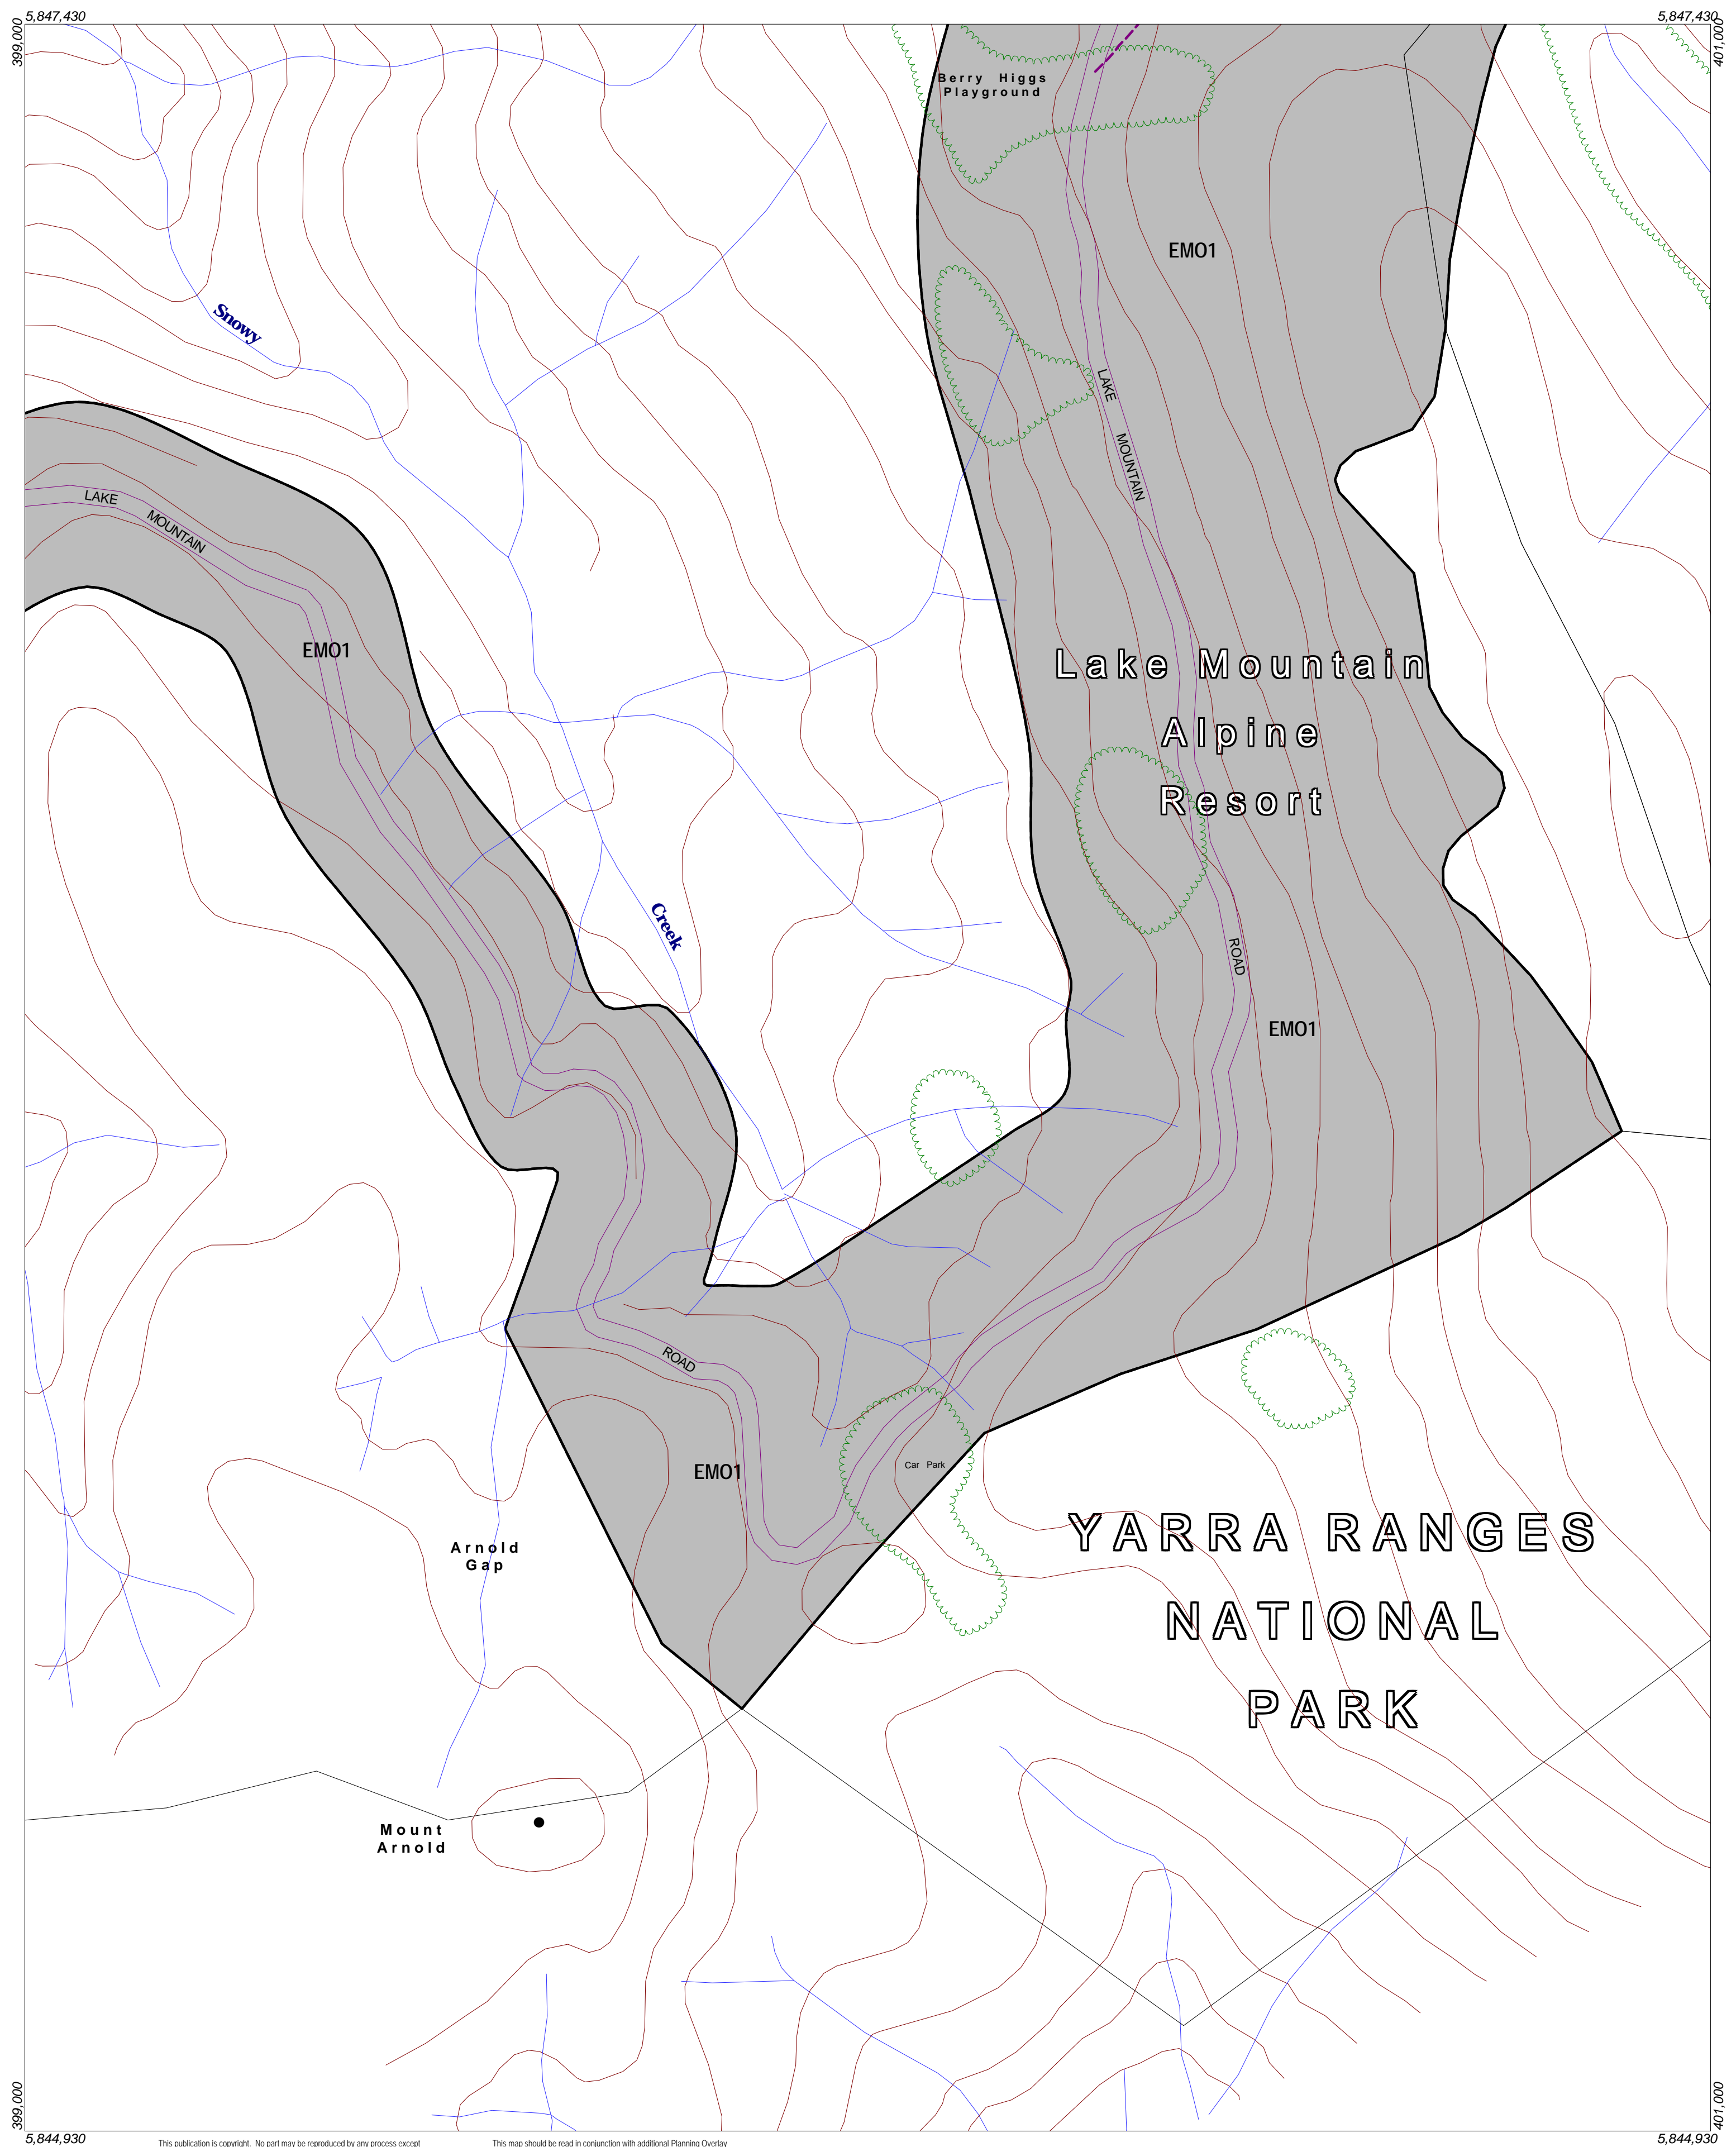

ALPINE RESORTS PLANNING SCHEME - LOCAL PROVISION

Overlays

EMO1 Erosion Management Overlay - Schedule 1

AUSTRALIAN MAP GRID ZONE 55

Amendment C9
Printed: 9/6/2004