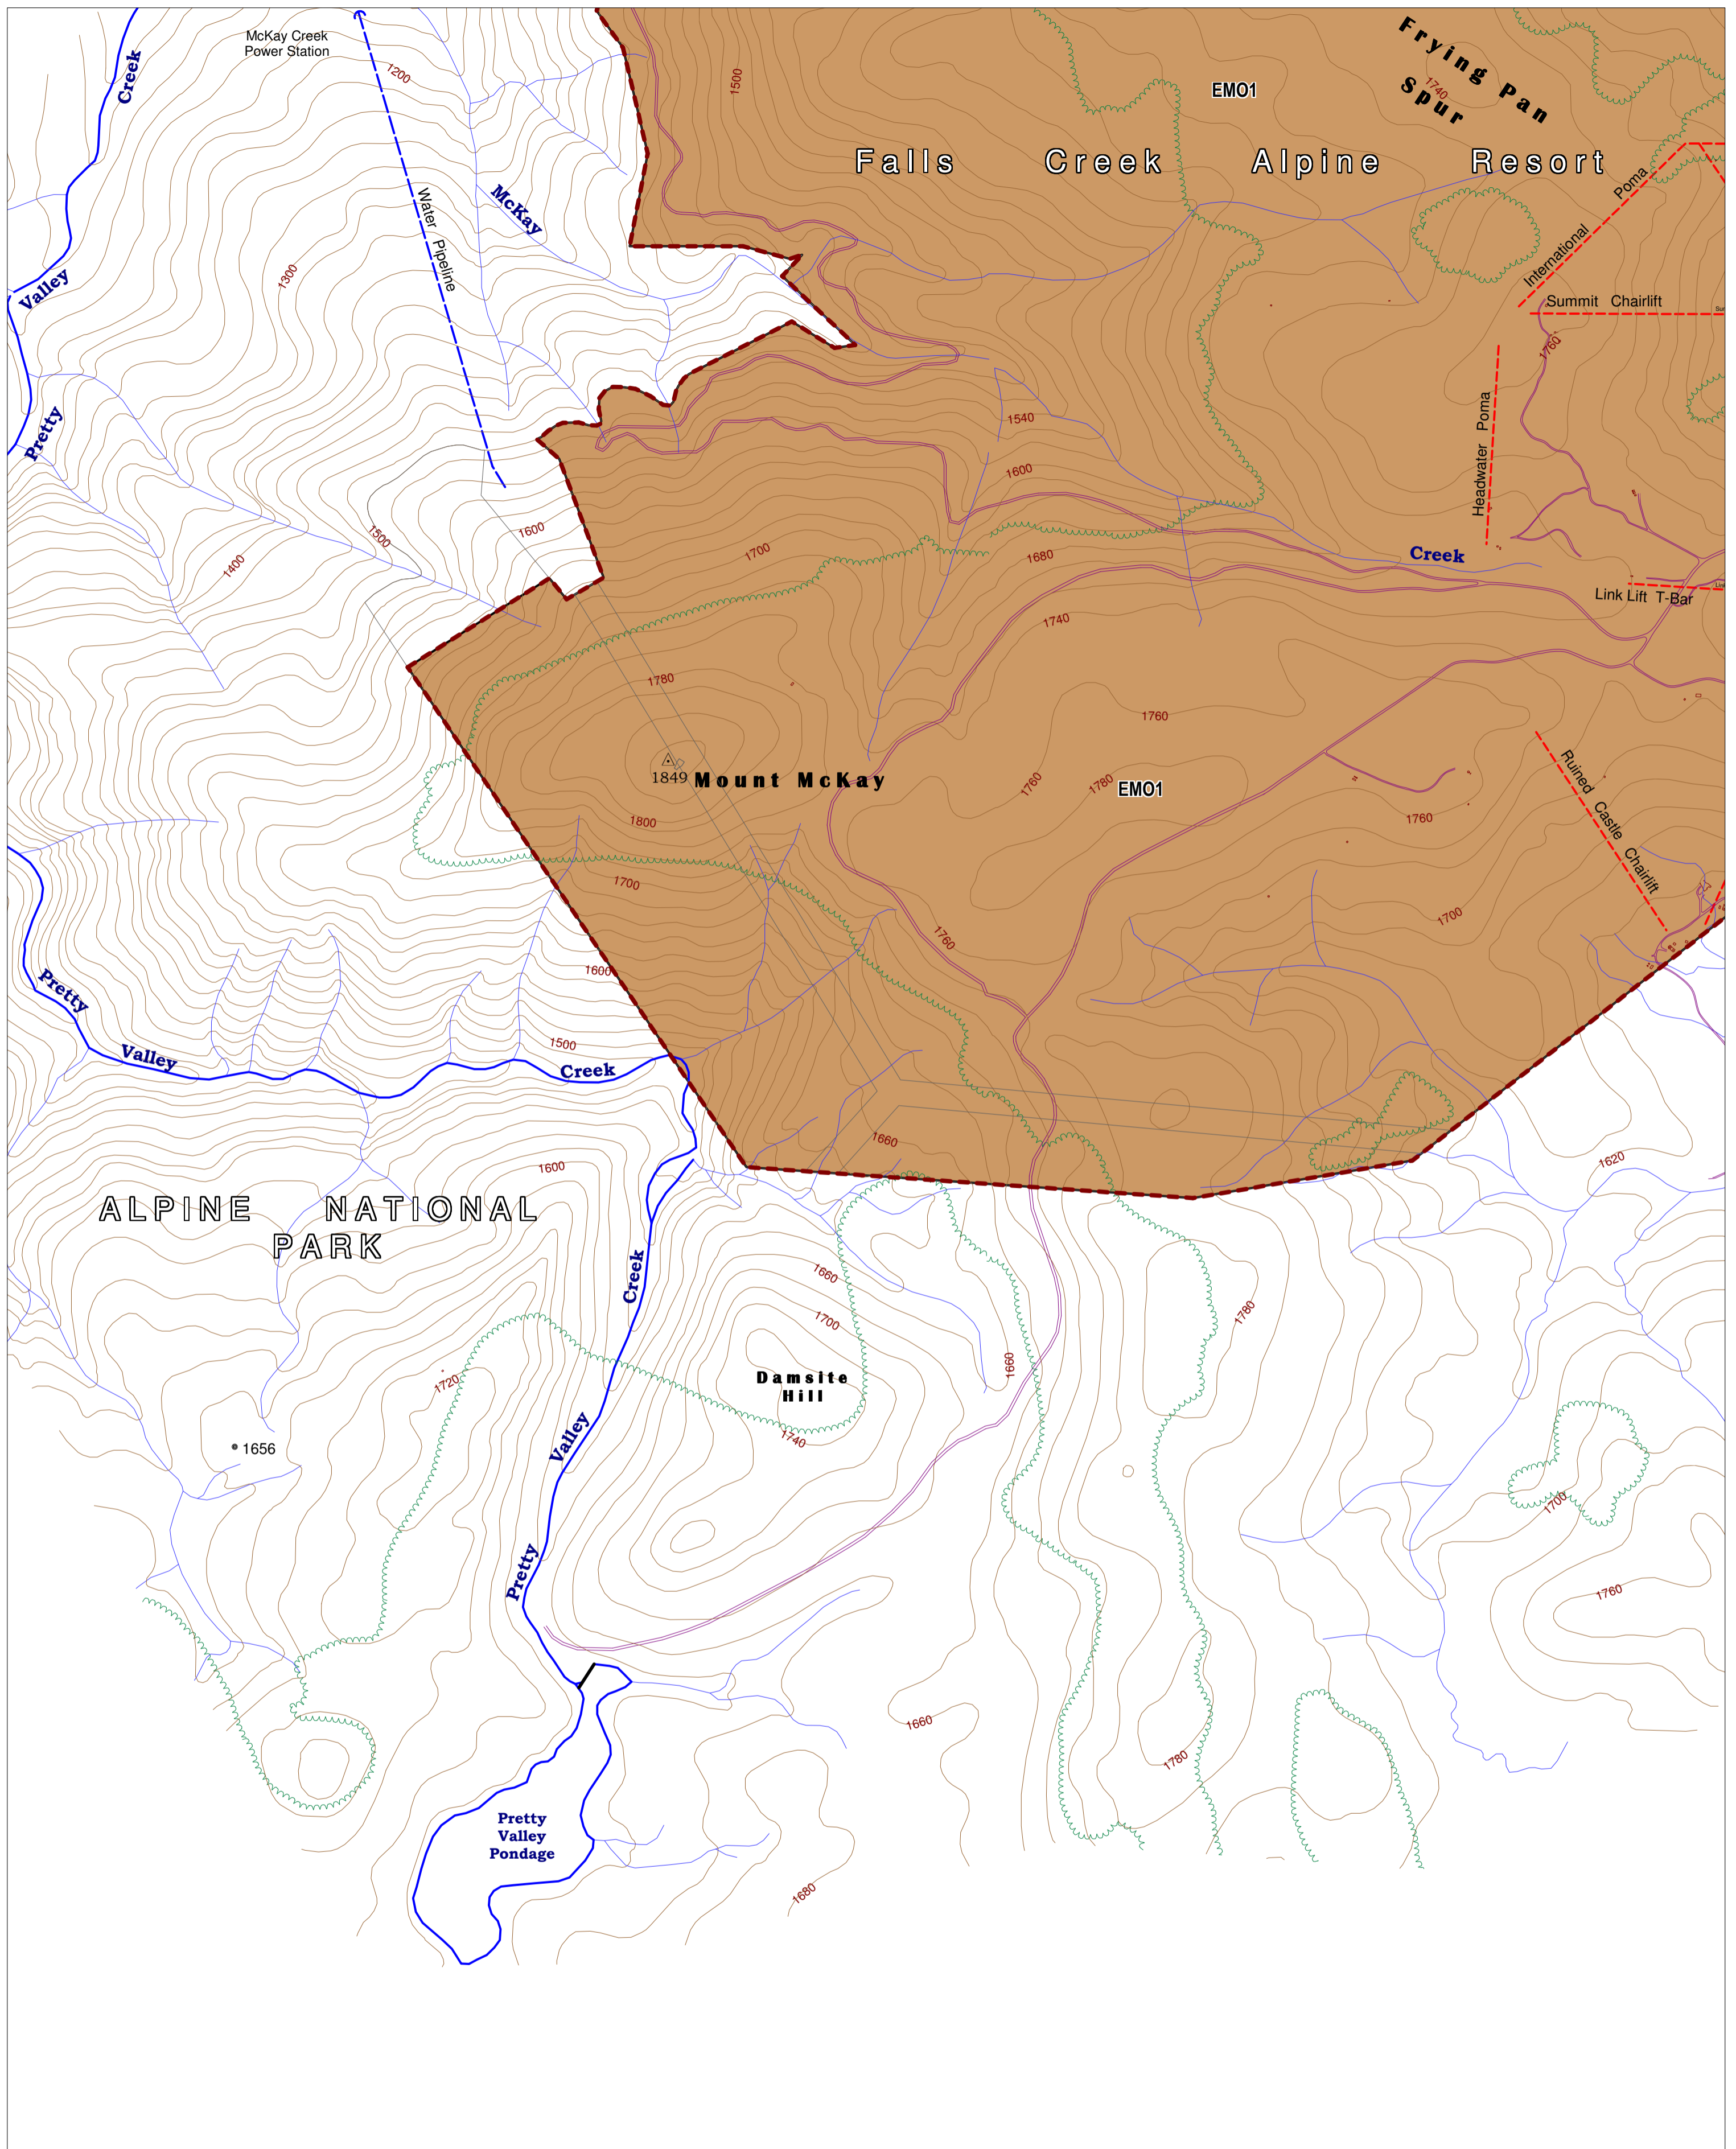

ALPINE RESORTS PLANNING SCHEME - LOCAL PROVISION

Overlays

EMO1 Erosion Management Overlay - Schedule 1

200 0 200 400 600 800 1000 m

AUSTRALIAN MAP GRID ZONE 55

INDEX TO ADJOINING METRIC SERIES MAP

State Government Victoria

Printed: 12/8/2013