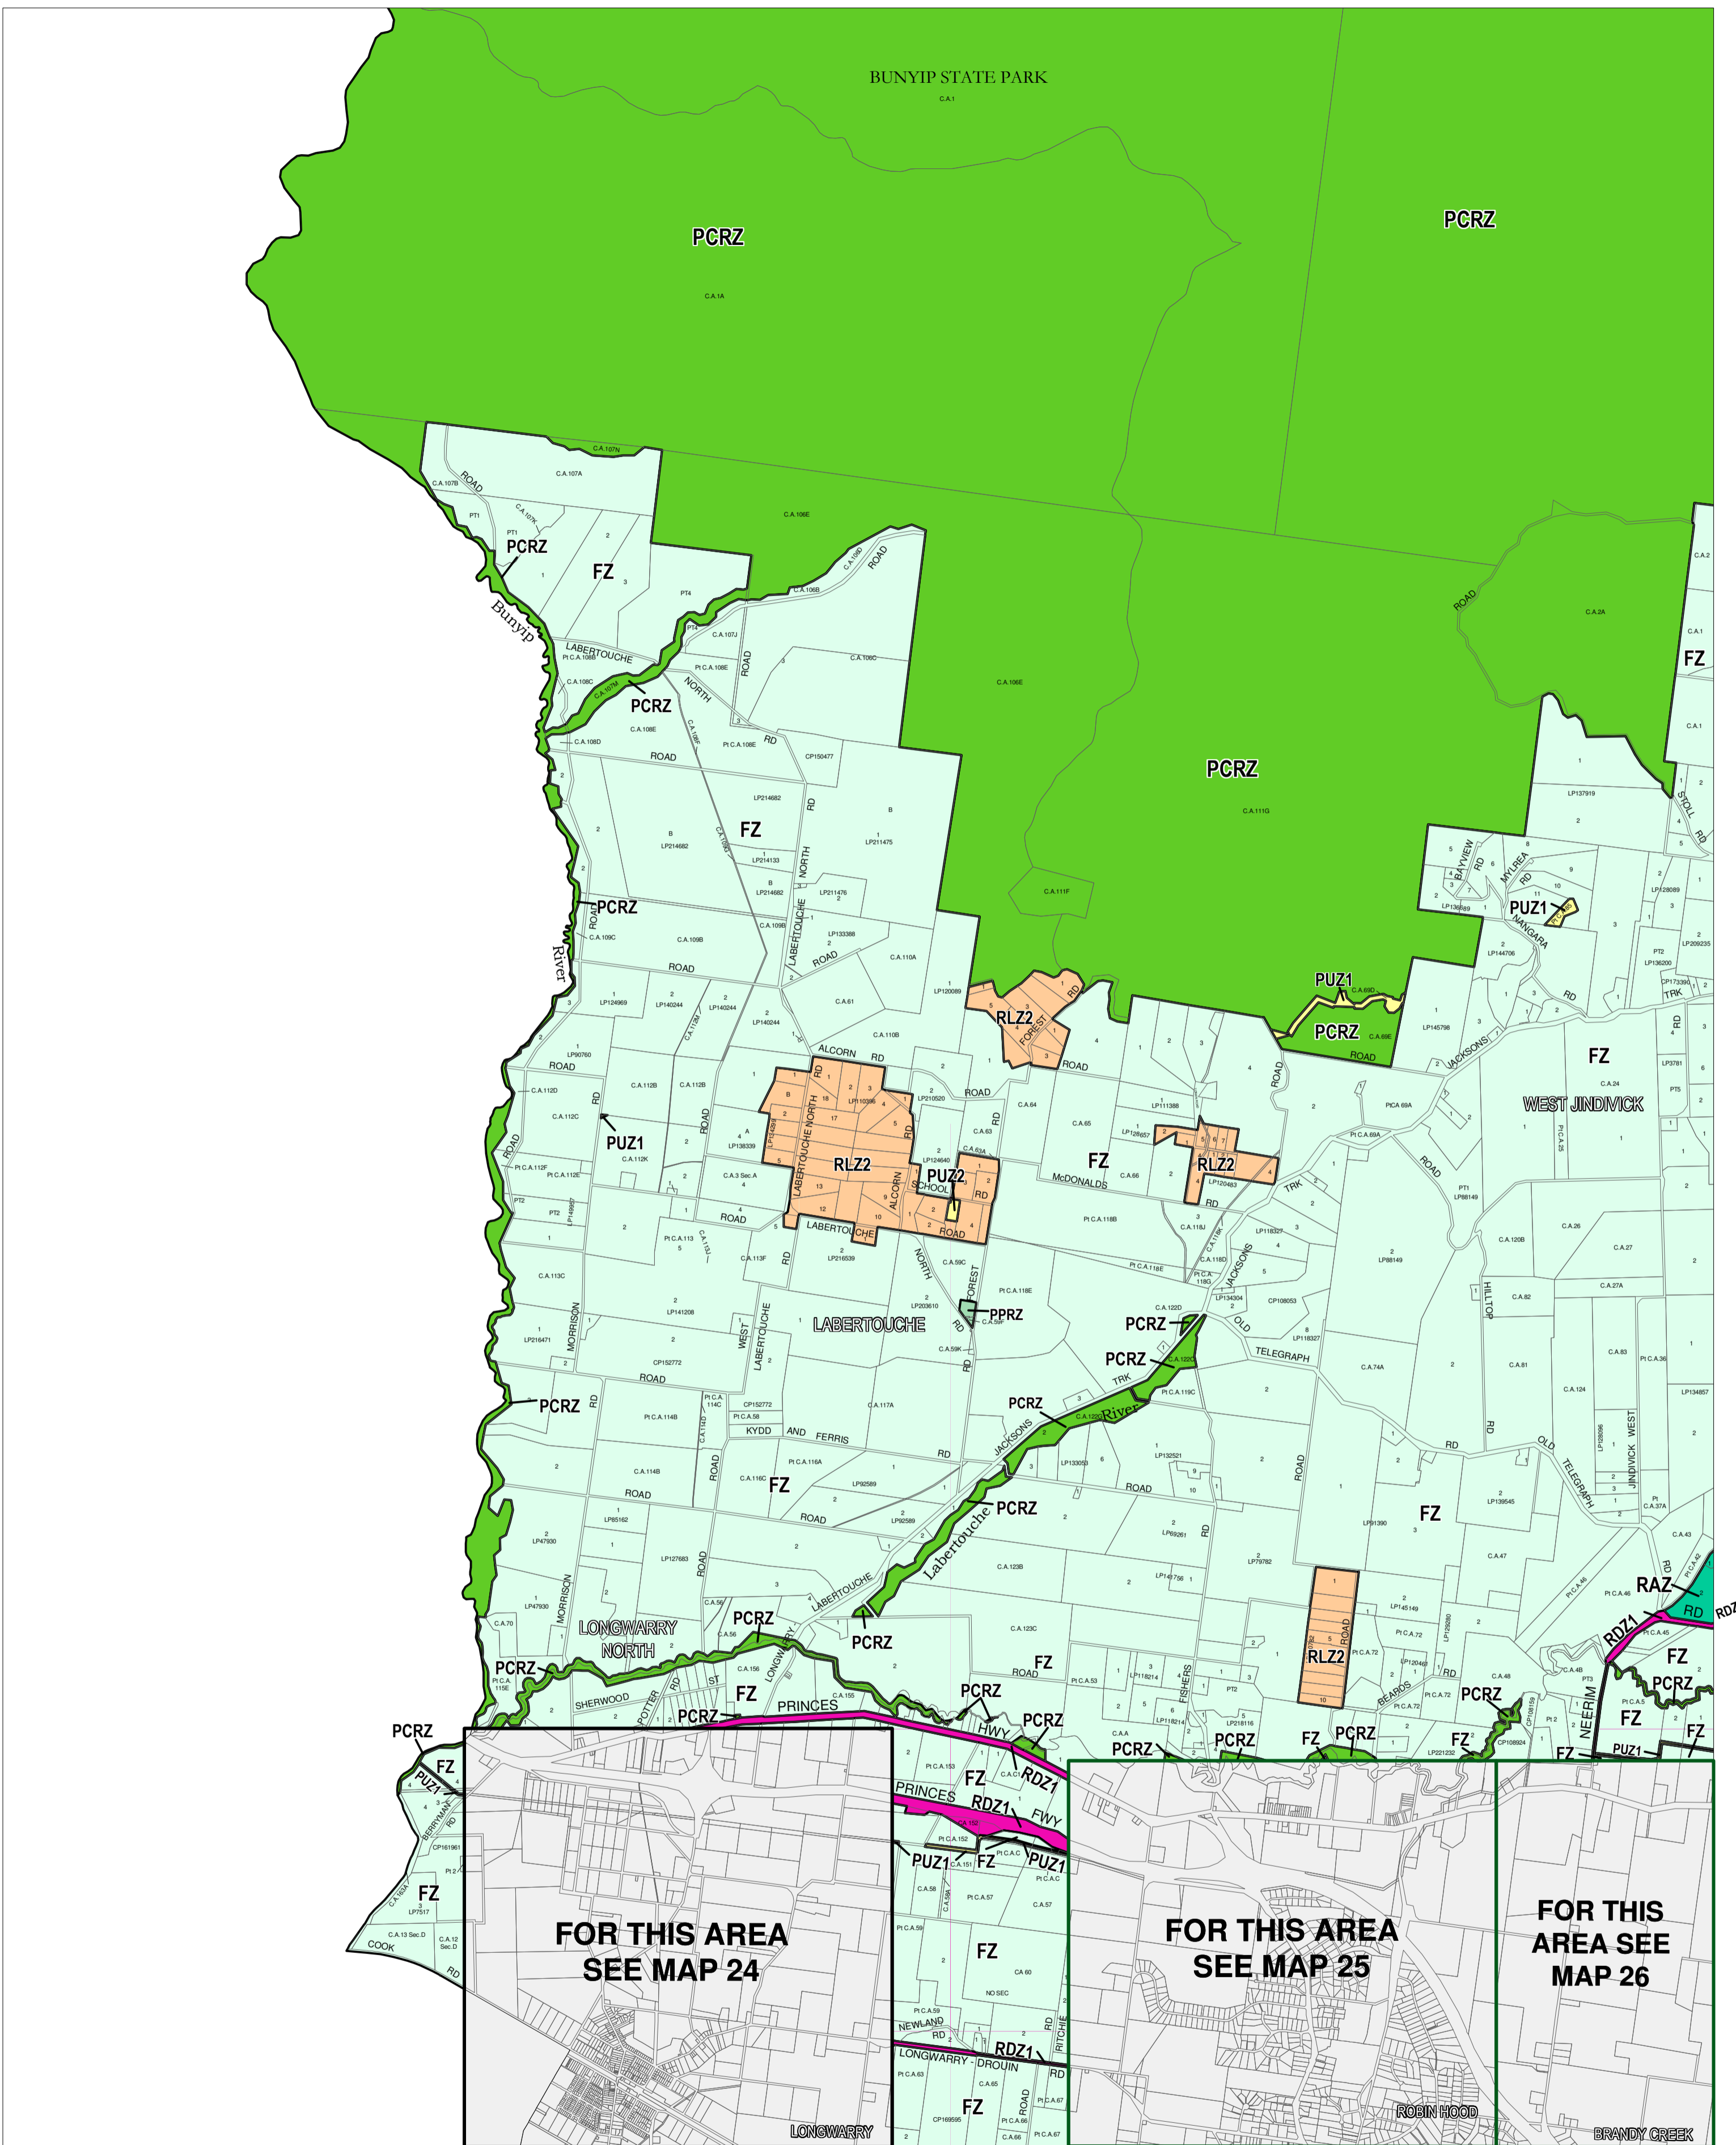

BAW BAW PLANNING SCHEME - LOCAL PROVISION

Industrial		Rural	
INTZ	Industrial 1 Zone	FZ	Farming Zone
Public Land	Public Conservation And Resource Zone	RAZ	Rural Activity Zone
PCRZ	Public Park And Recreation Zone	RLZ2	Rural Living Zone - Schedule 2
PPRZ	Public Use Zone - Education		
PUZ2	Public Use Zone - Service And Utility		
PUZ1	Road Zone - Category 1		
RDZ1	Low Density Residential Zone		
LDRZ			

Printed: 21/5/2012

AMENDMENT C92