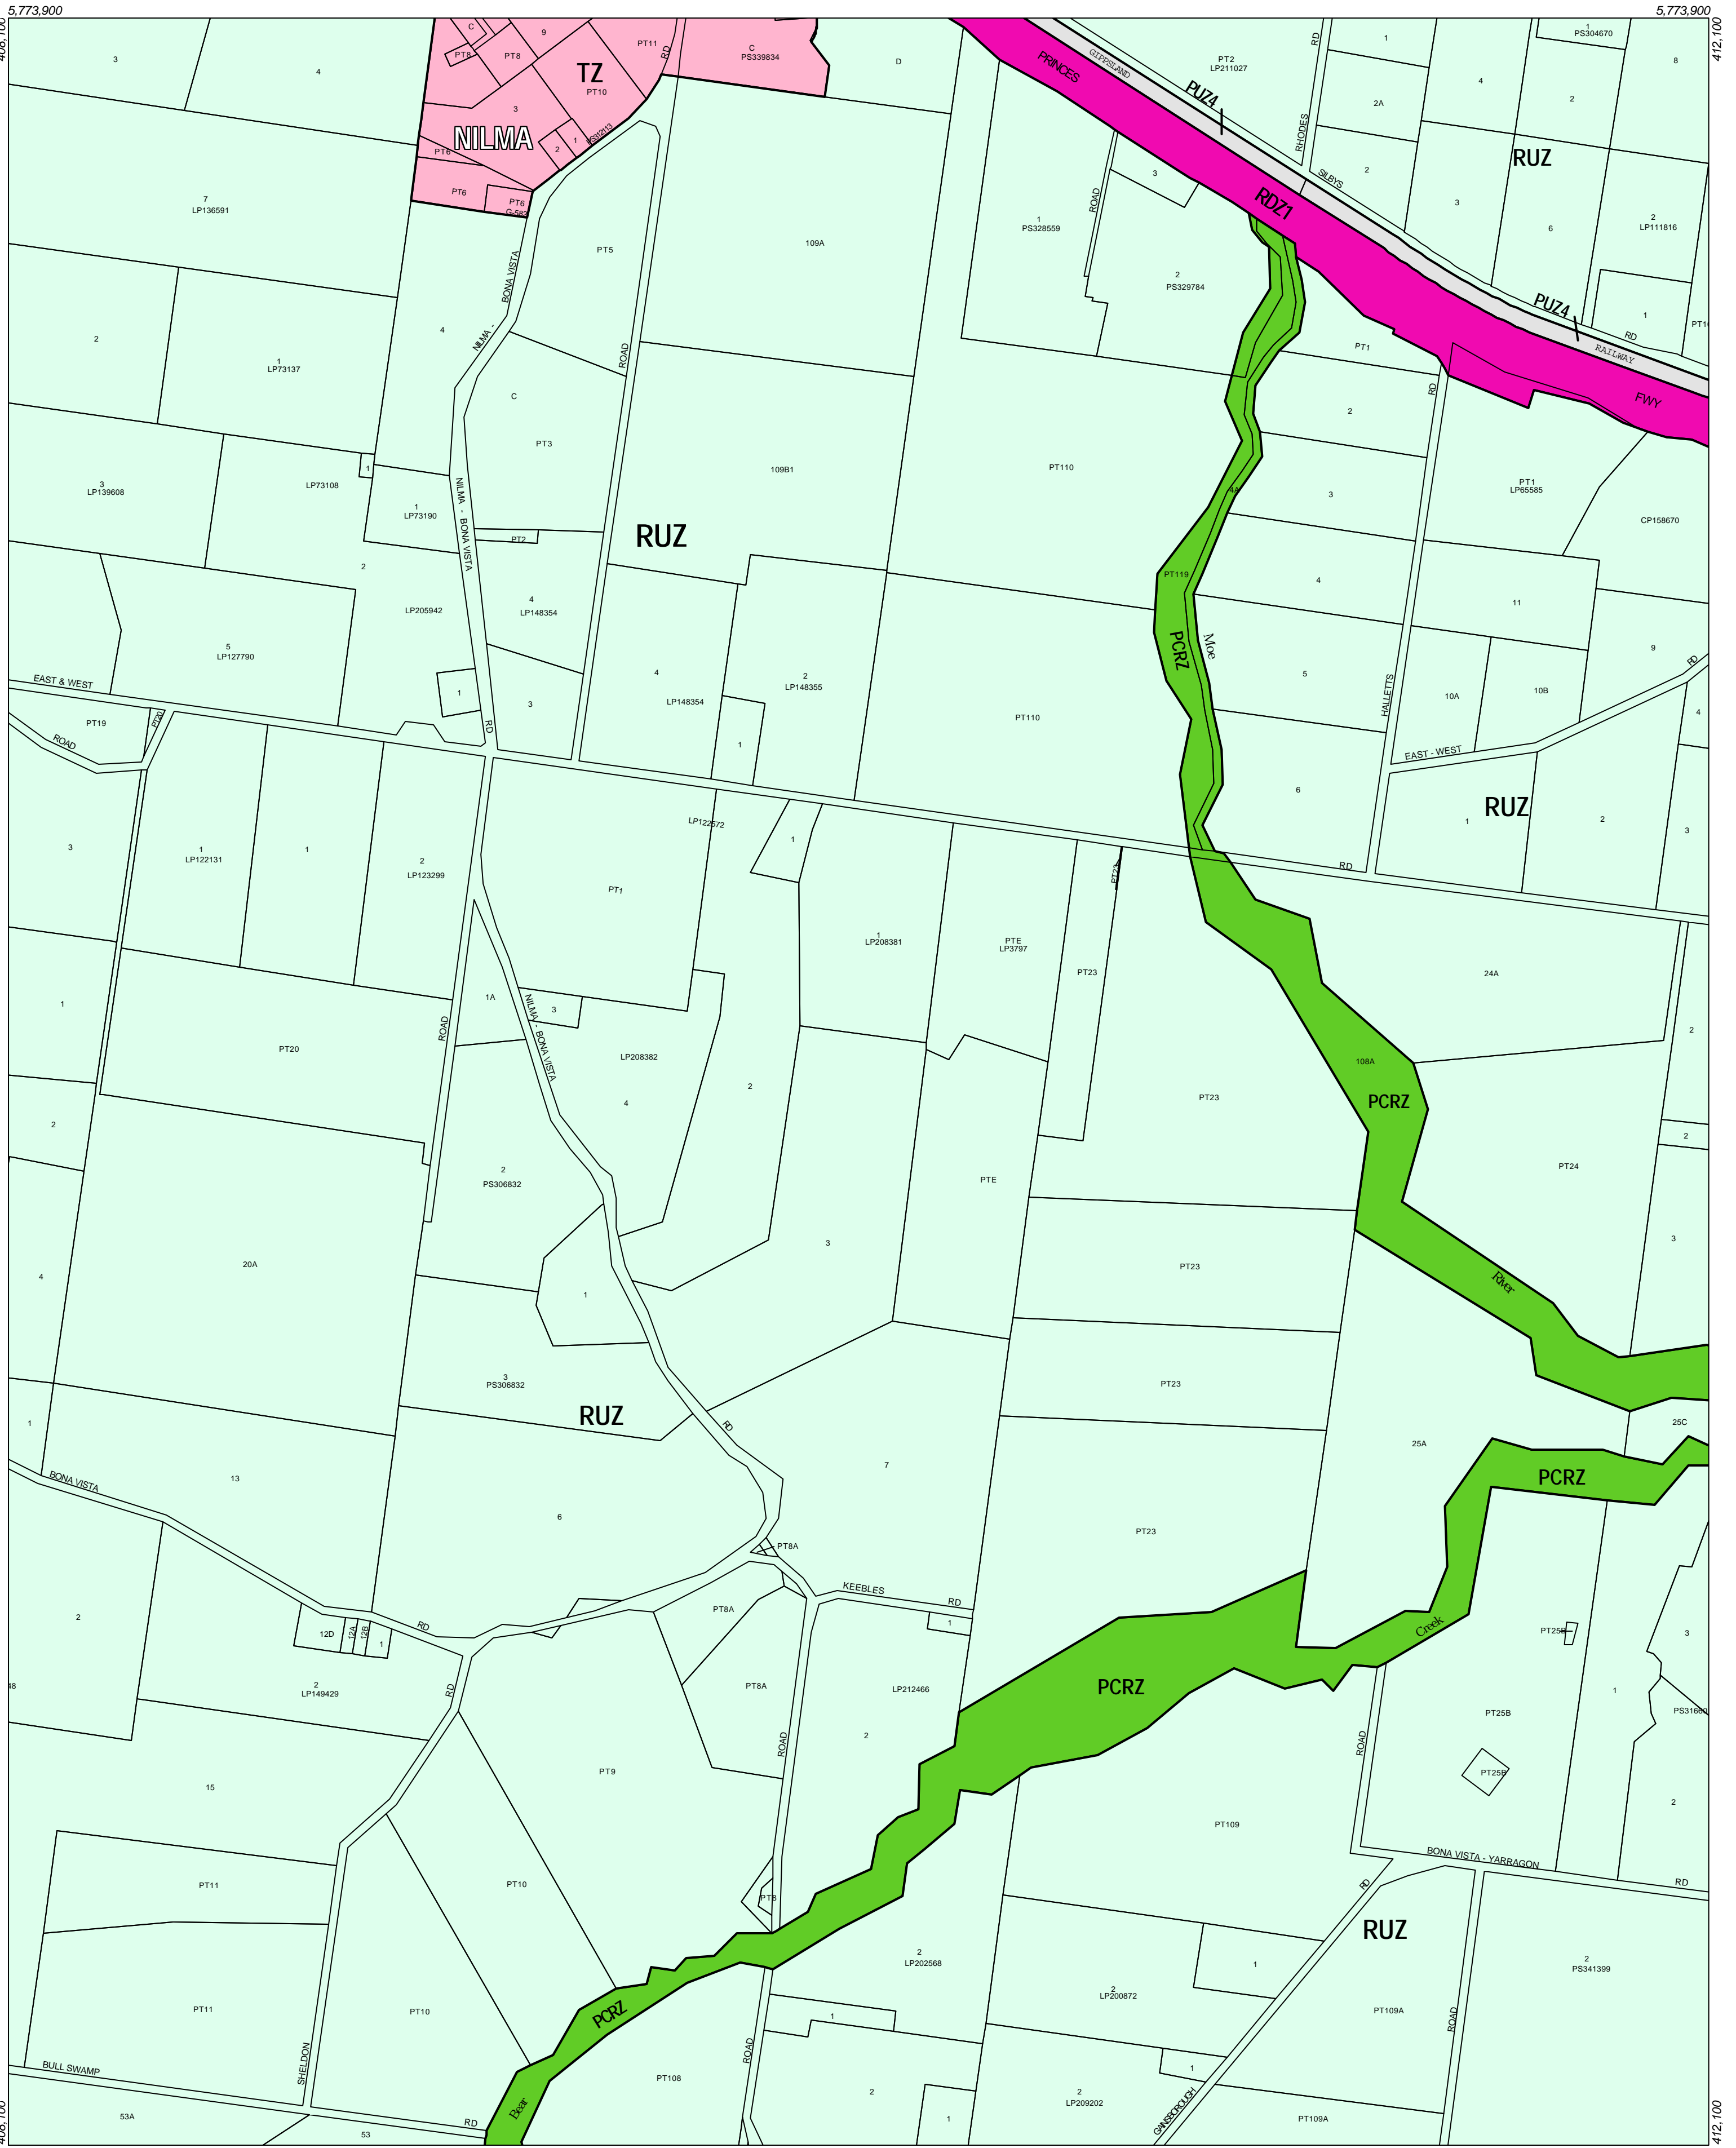

BAW BAW PLANNING SCHEME - LOCAL PROVISION

This publication is copyright. No part may be reproduced by any process except in accordance with the provisions of the Copyright Act 1968, State of Victoria.

Public Land	Public Conservation And Resource Zone
Rural	Rural Zone
Residential	Township Zone
Public Use Zone	Public Use Zone Transport
Road Zone	Road Zone Category 1

200 400 600 800 1000 m

AUSTRALIAN MAP GRID ZONE 55

Amendment C17
Printed: 23/6/2003

INDEX TO ADJOINING METRIC SERIES MAP