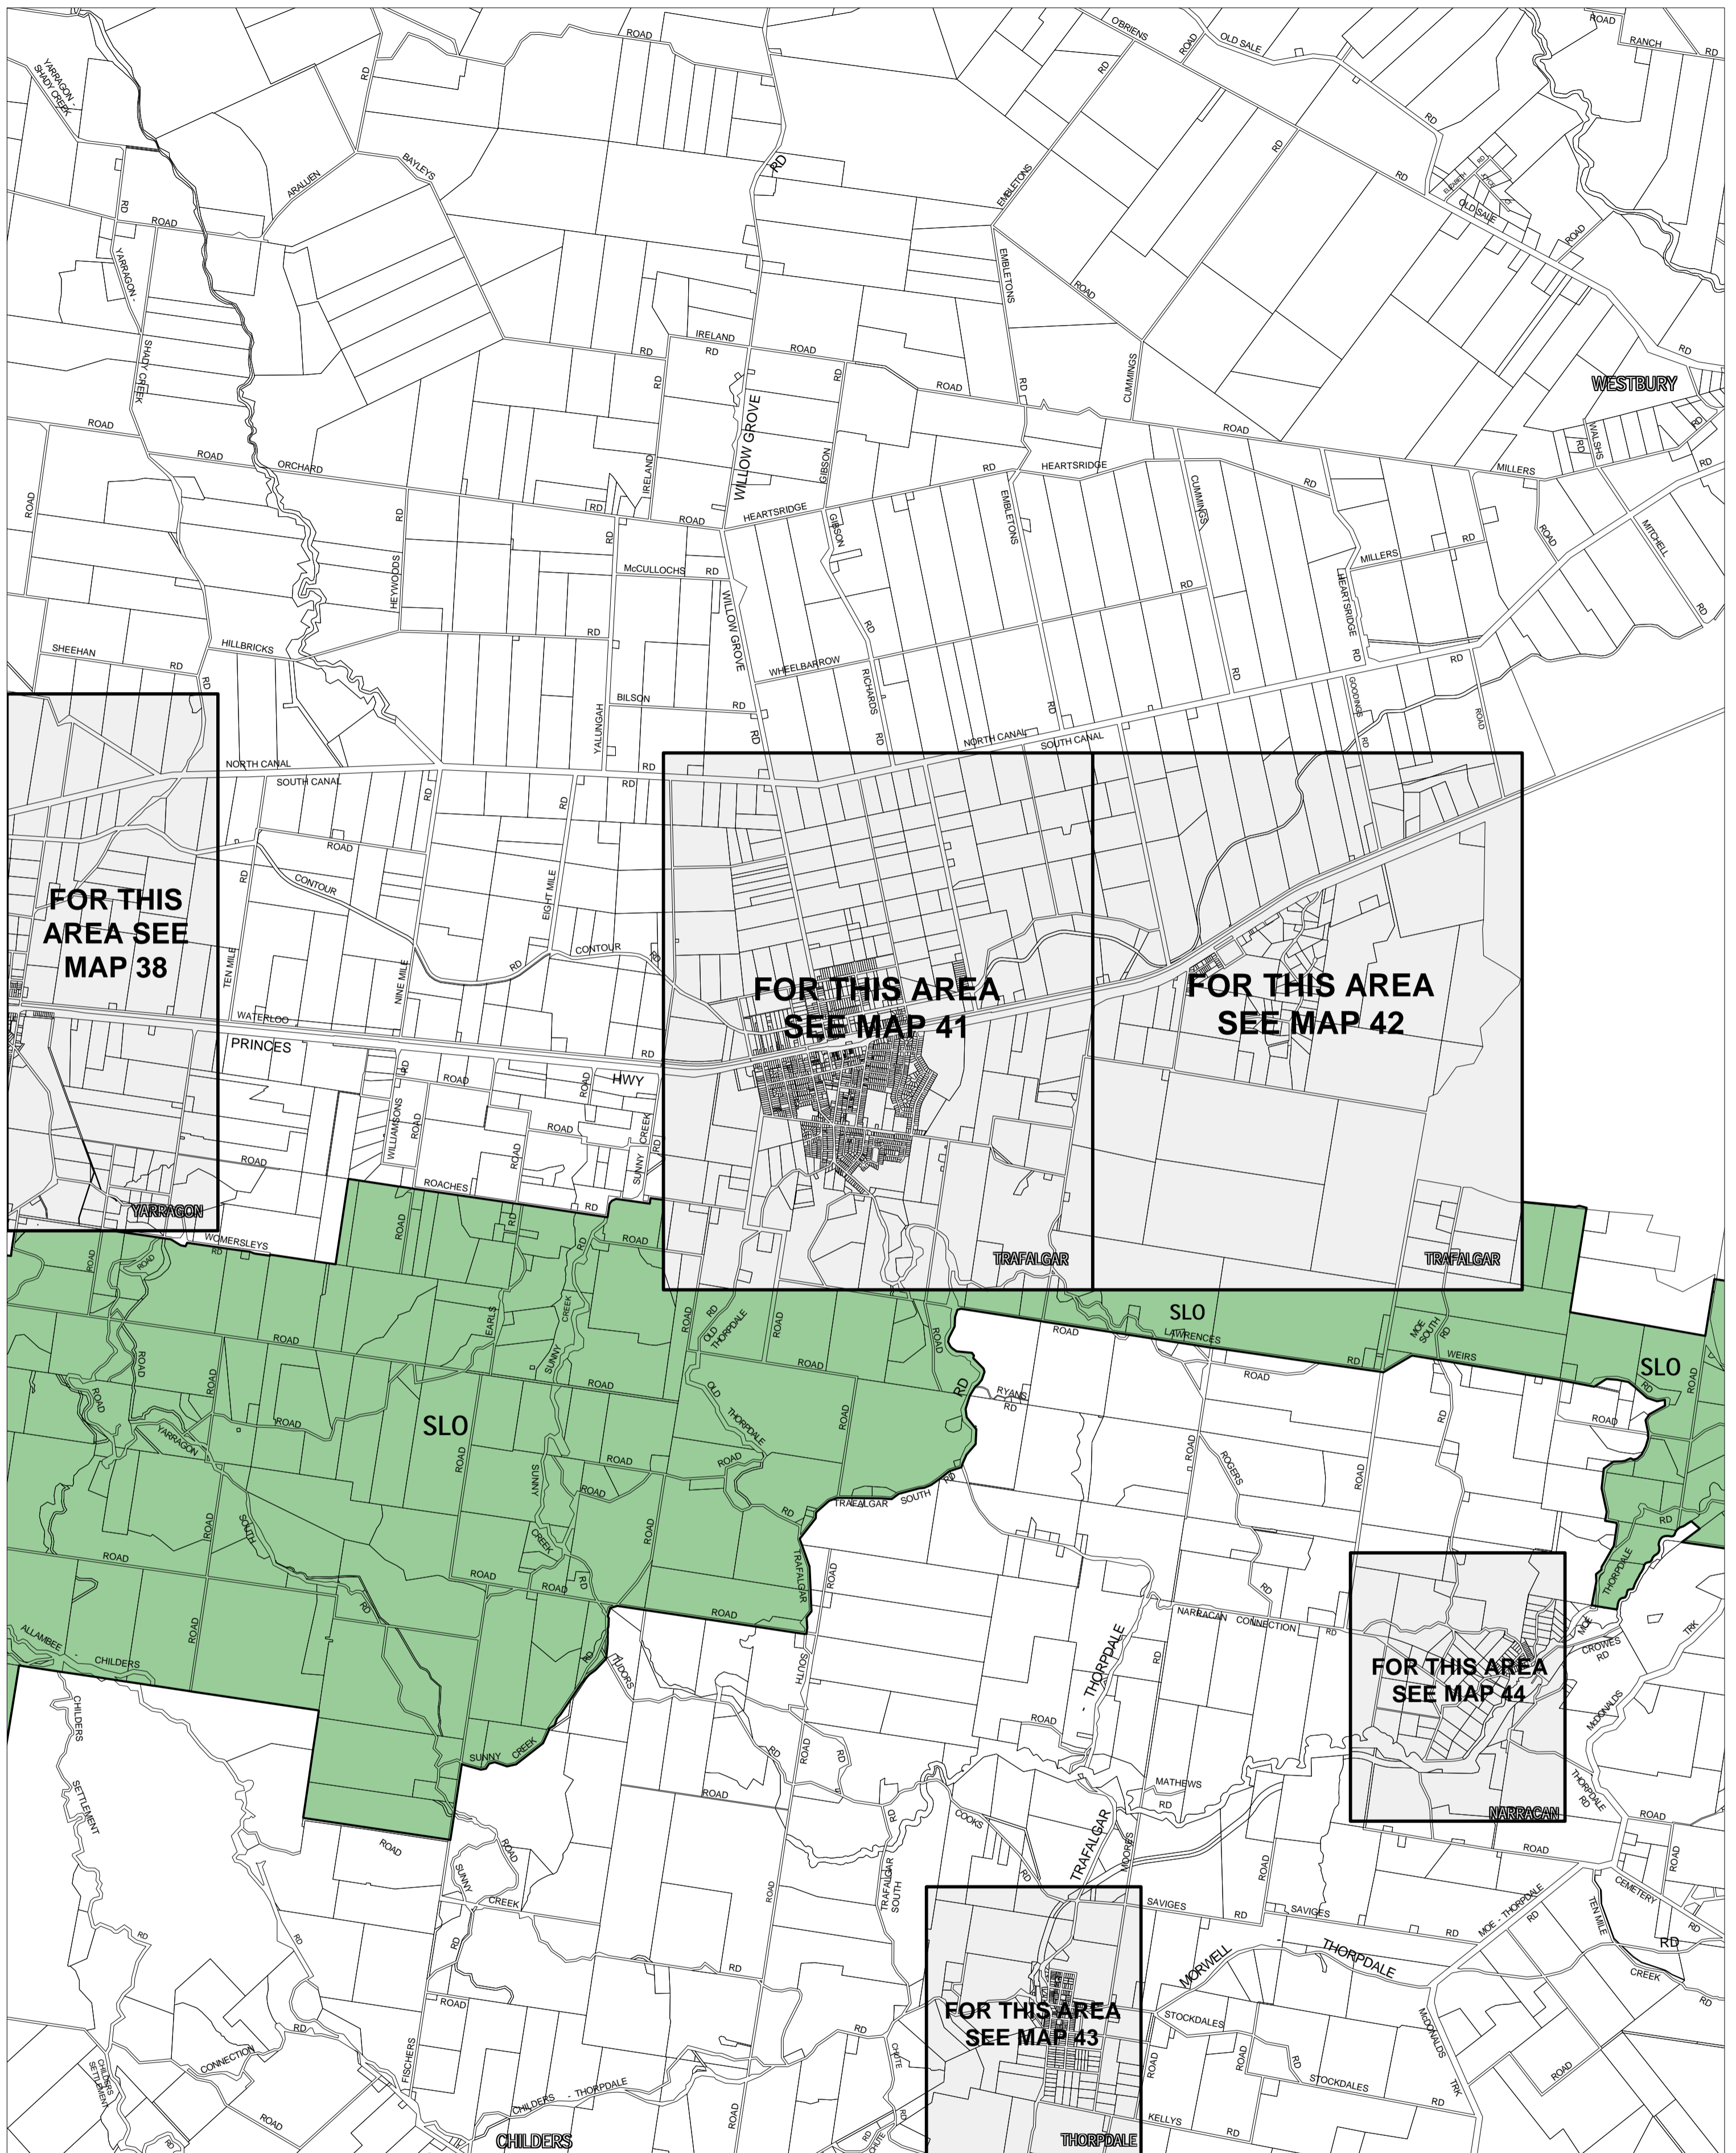

BAW BAW PLANNING SCHEME - LOCAL PROVISION

Overlays

SLO1 Significant Landscape Overlay - Schedule 1

AUSTRALIAN MAP GRID ZONE 55

Printed: 20/7/2007

AMENDMENT C17

INDEX TO ADJOINING METRIC SERIES MAP