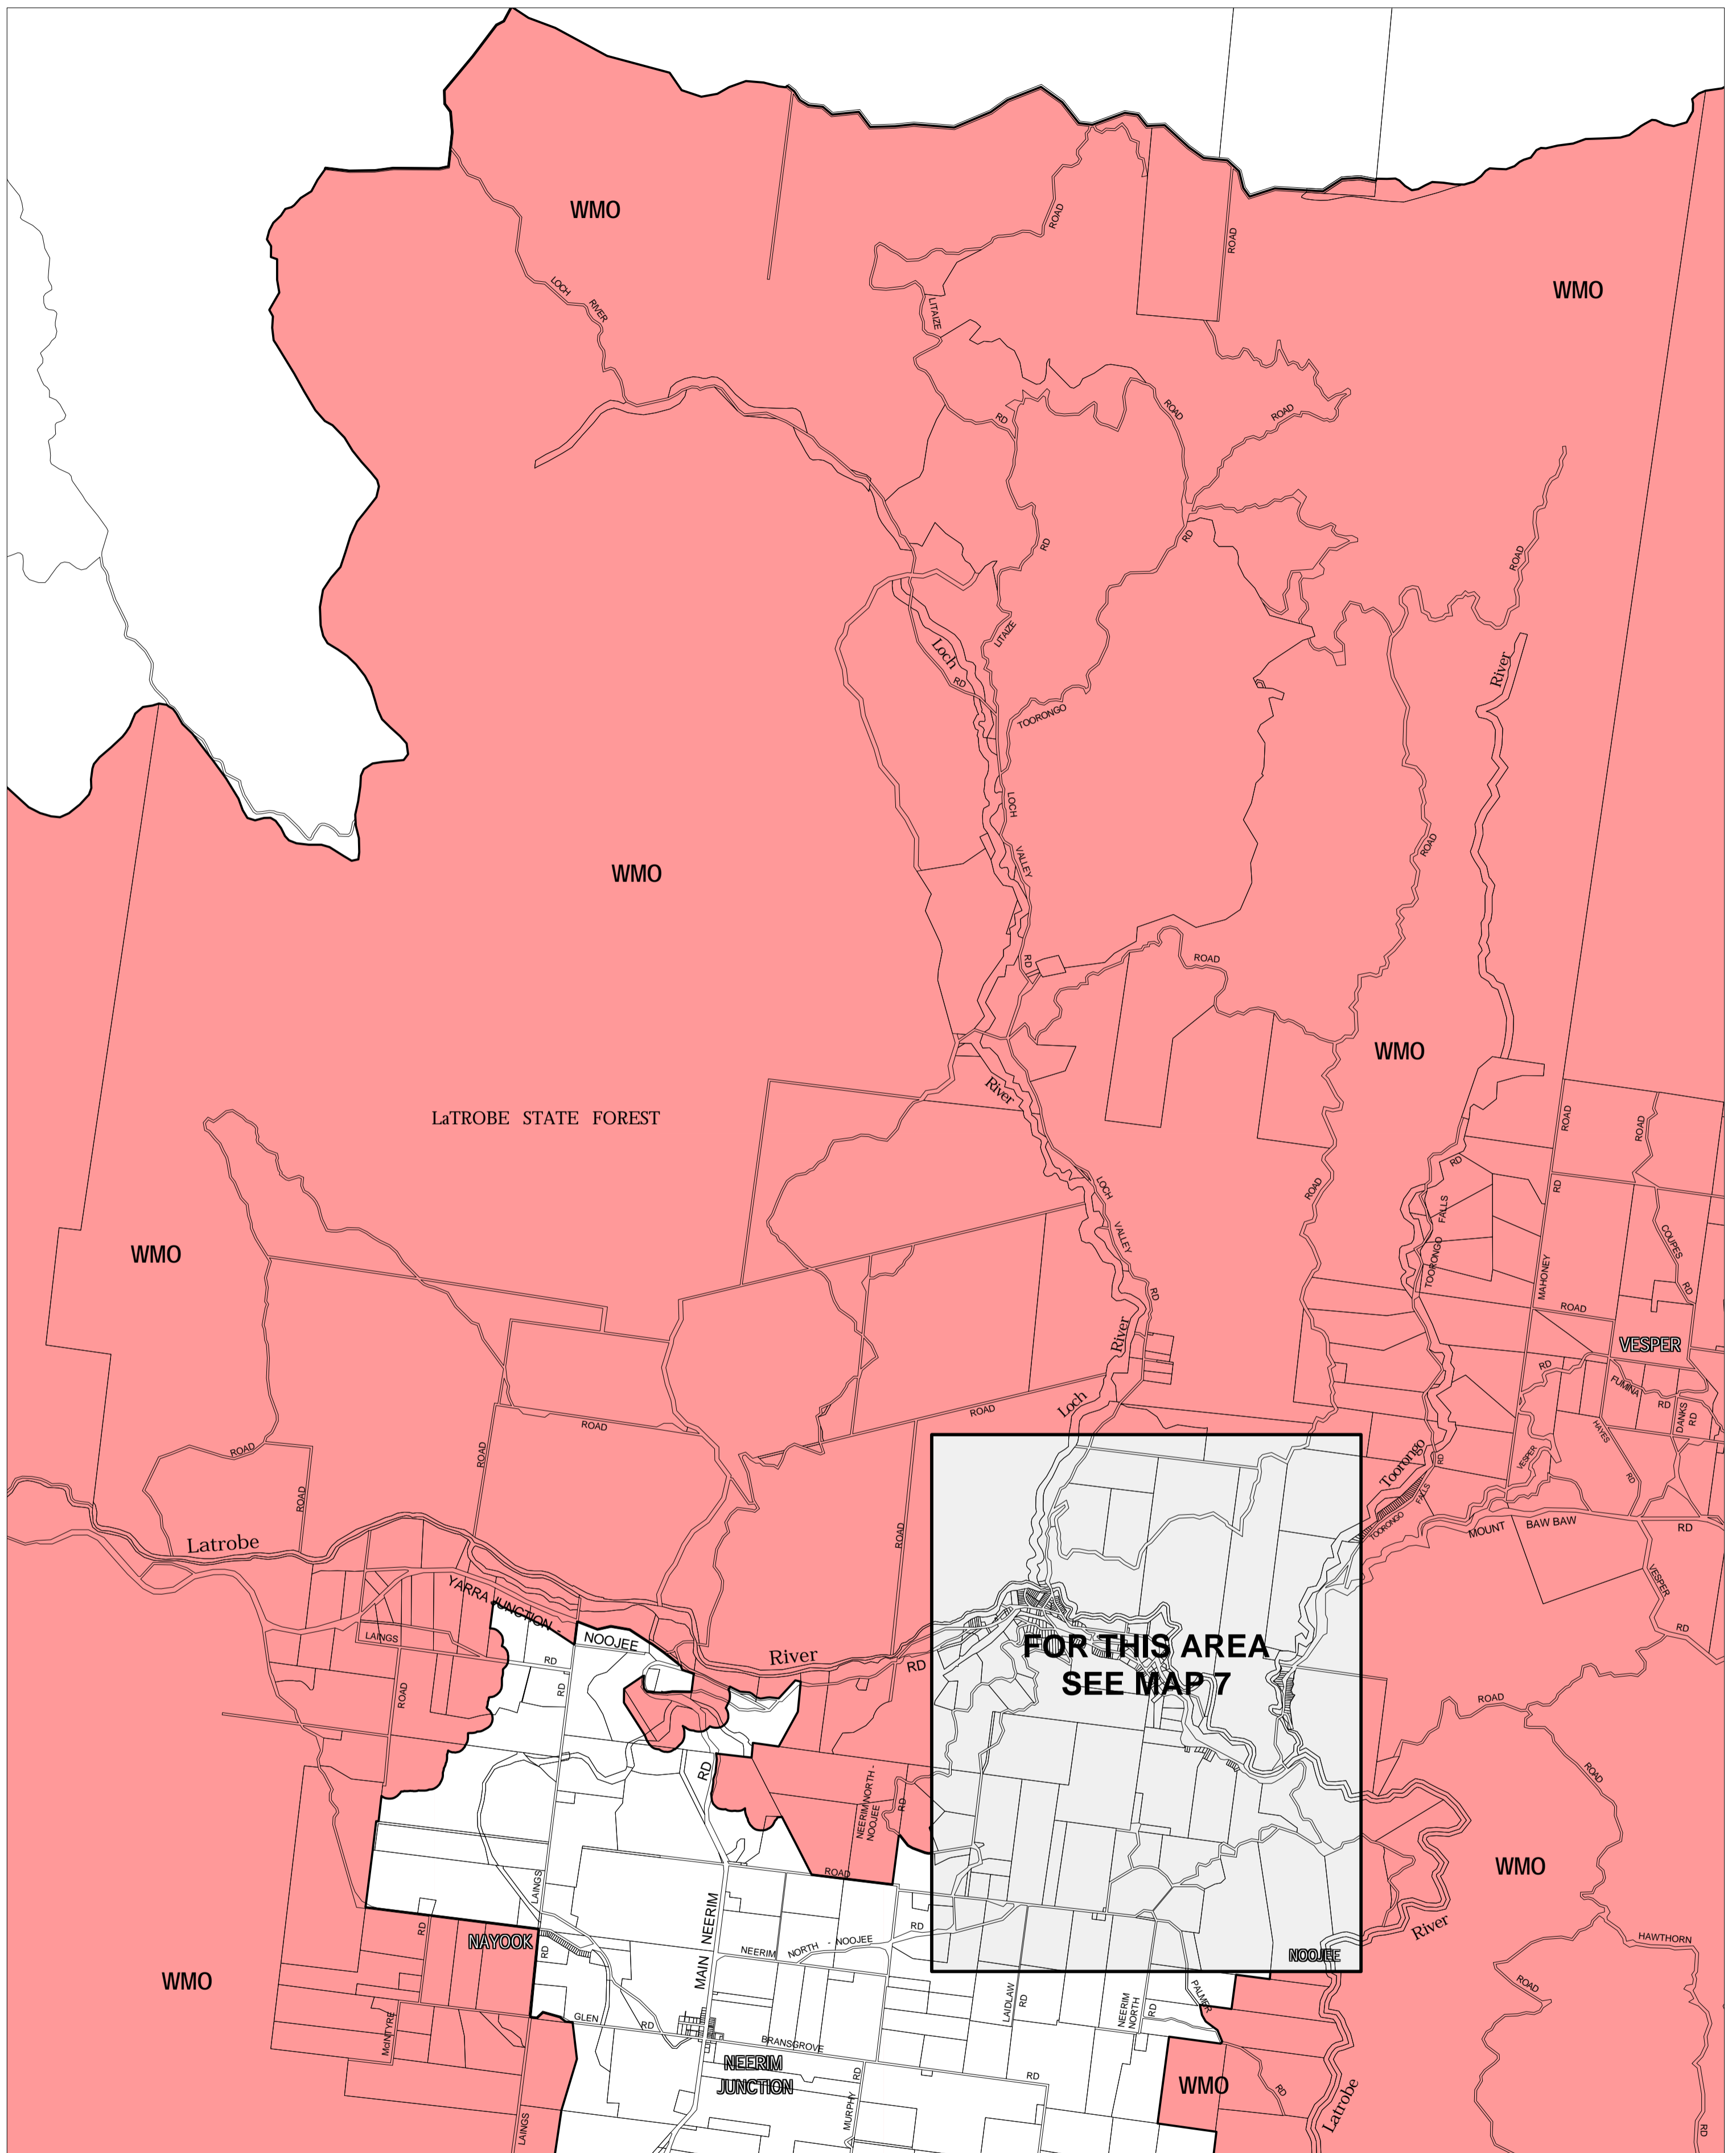

BAW BAW PLANNING SCHEME - LOCAL PROVISION

Overlays

Wildfire Management Overlay

AUSTRALIAN MAP GRID ZONE 55

INDEX TO ADJOINING METRIC SERIES MAP

Printed: 2017/2007

AMENDMENT C33