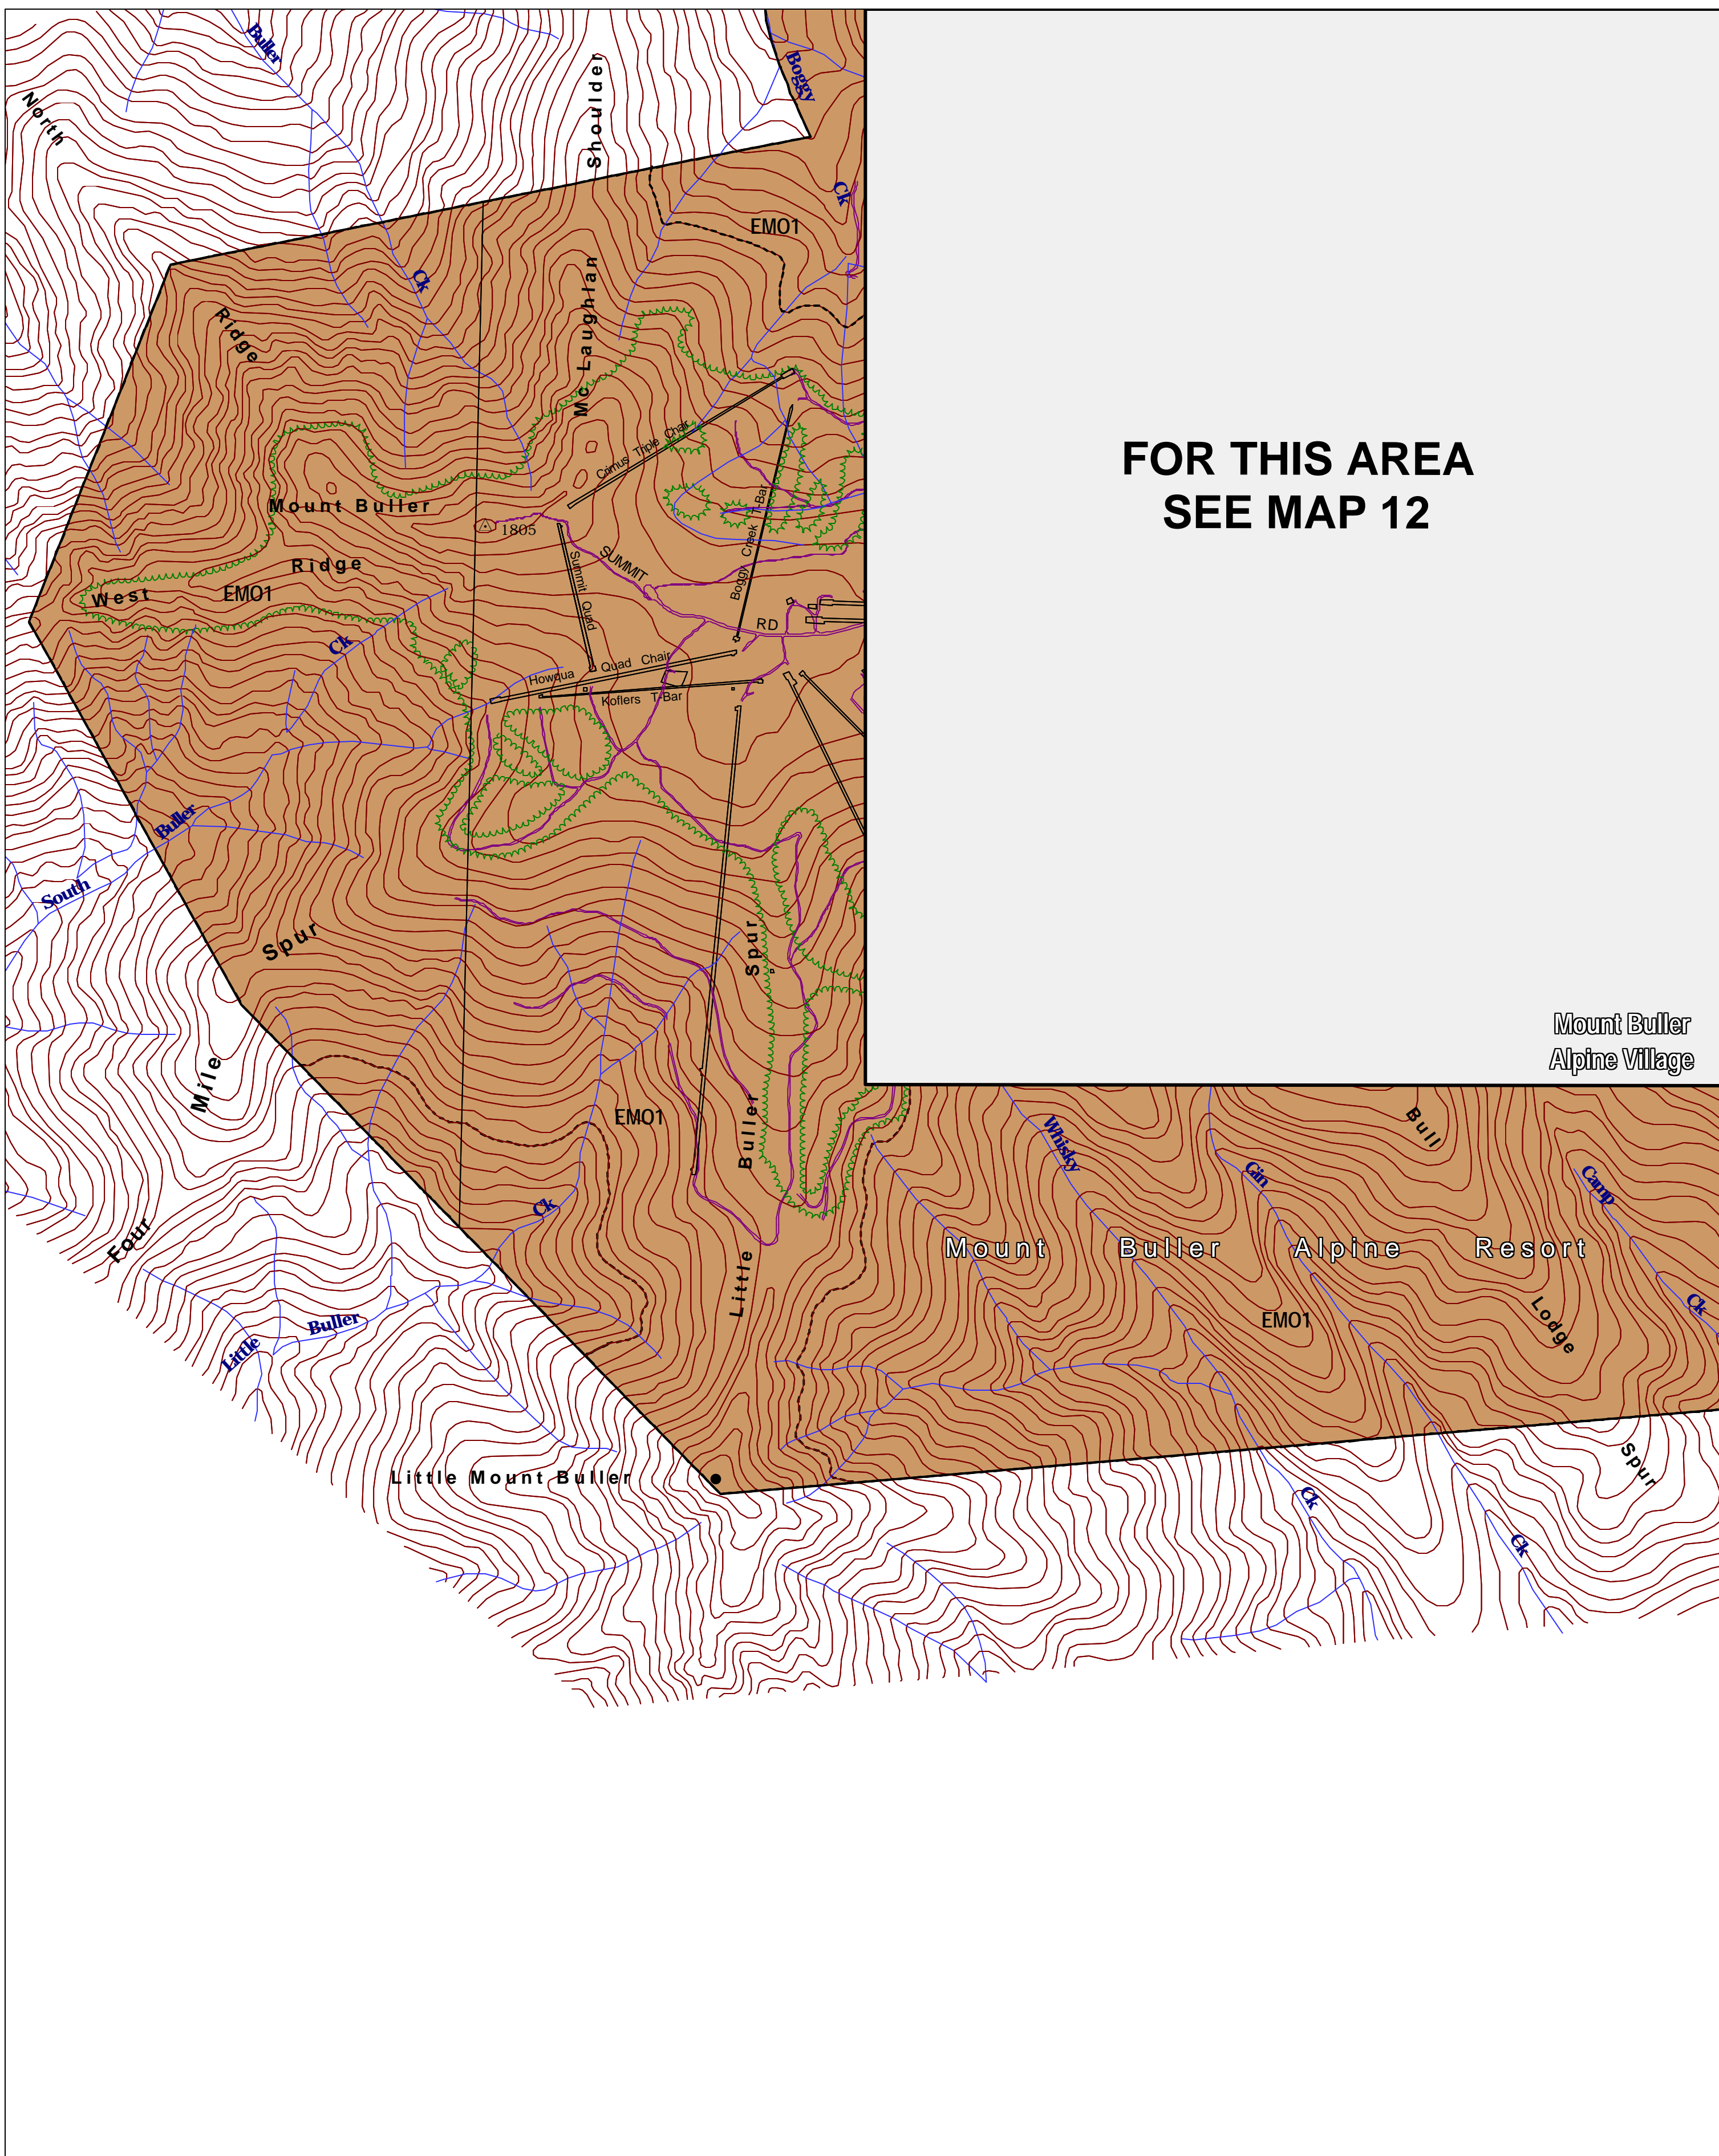

ALPINE RESORTS PLANNING SCHEME - LOCAL PROVISION

**FOR THIS AREA
SEE MAP 12**

Mount Buller
Alpine Village

Overlays

EMO1 Erosion Management Overlay - Schedule 1

AUSTRALIAN MAP GRID ZONE 55

Printed: 10/10/2007

AMENDMENT C9