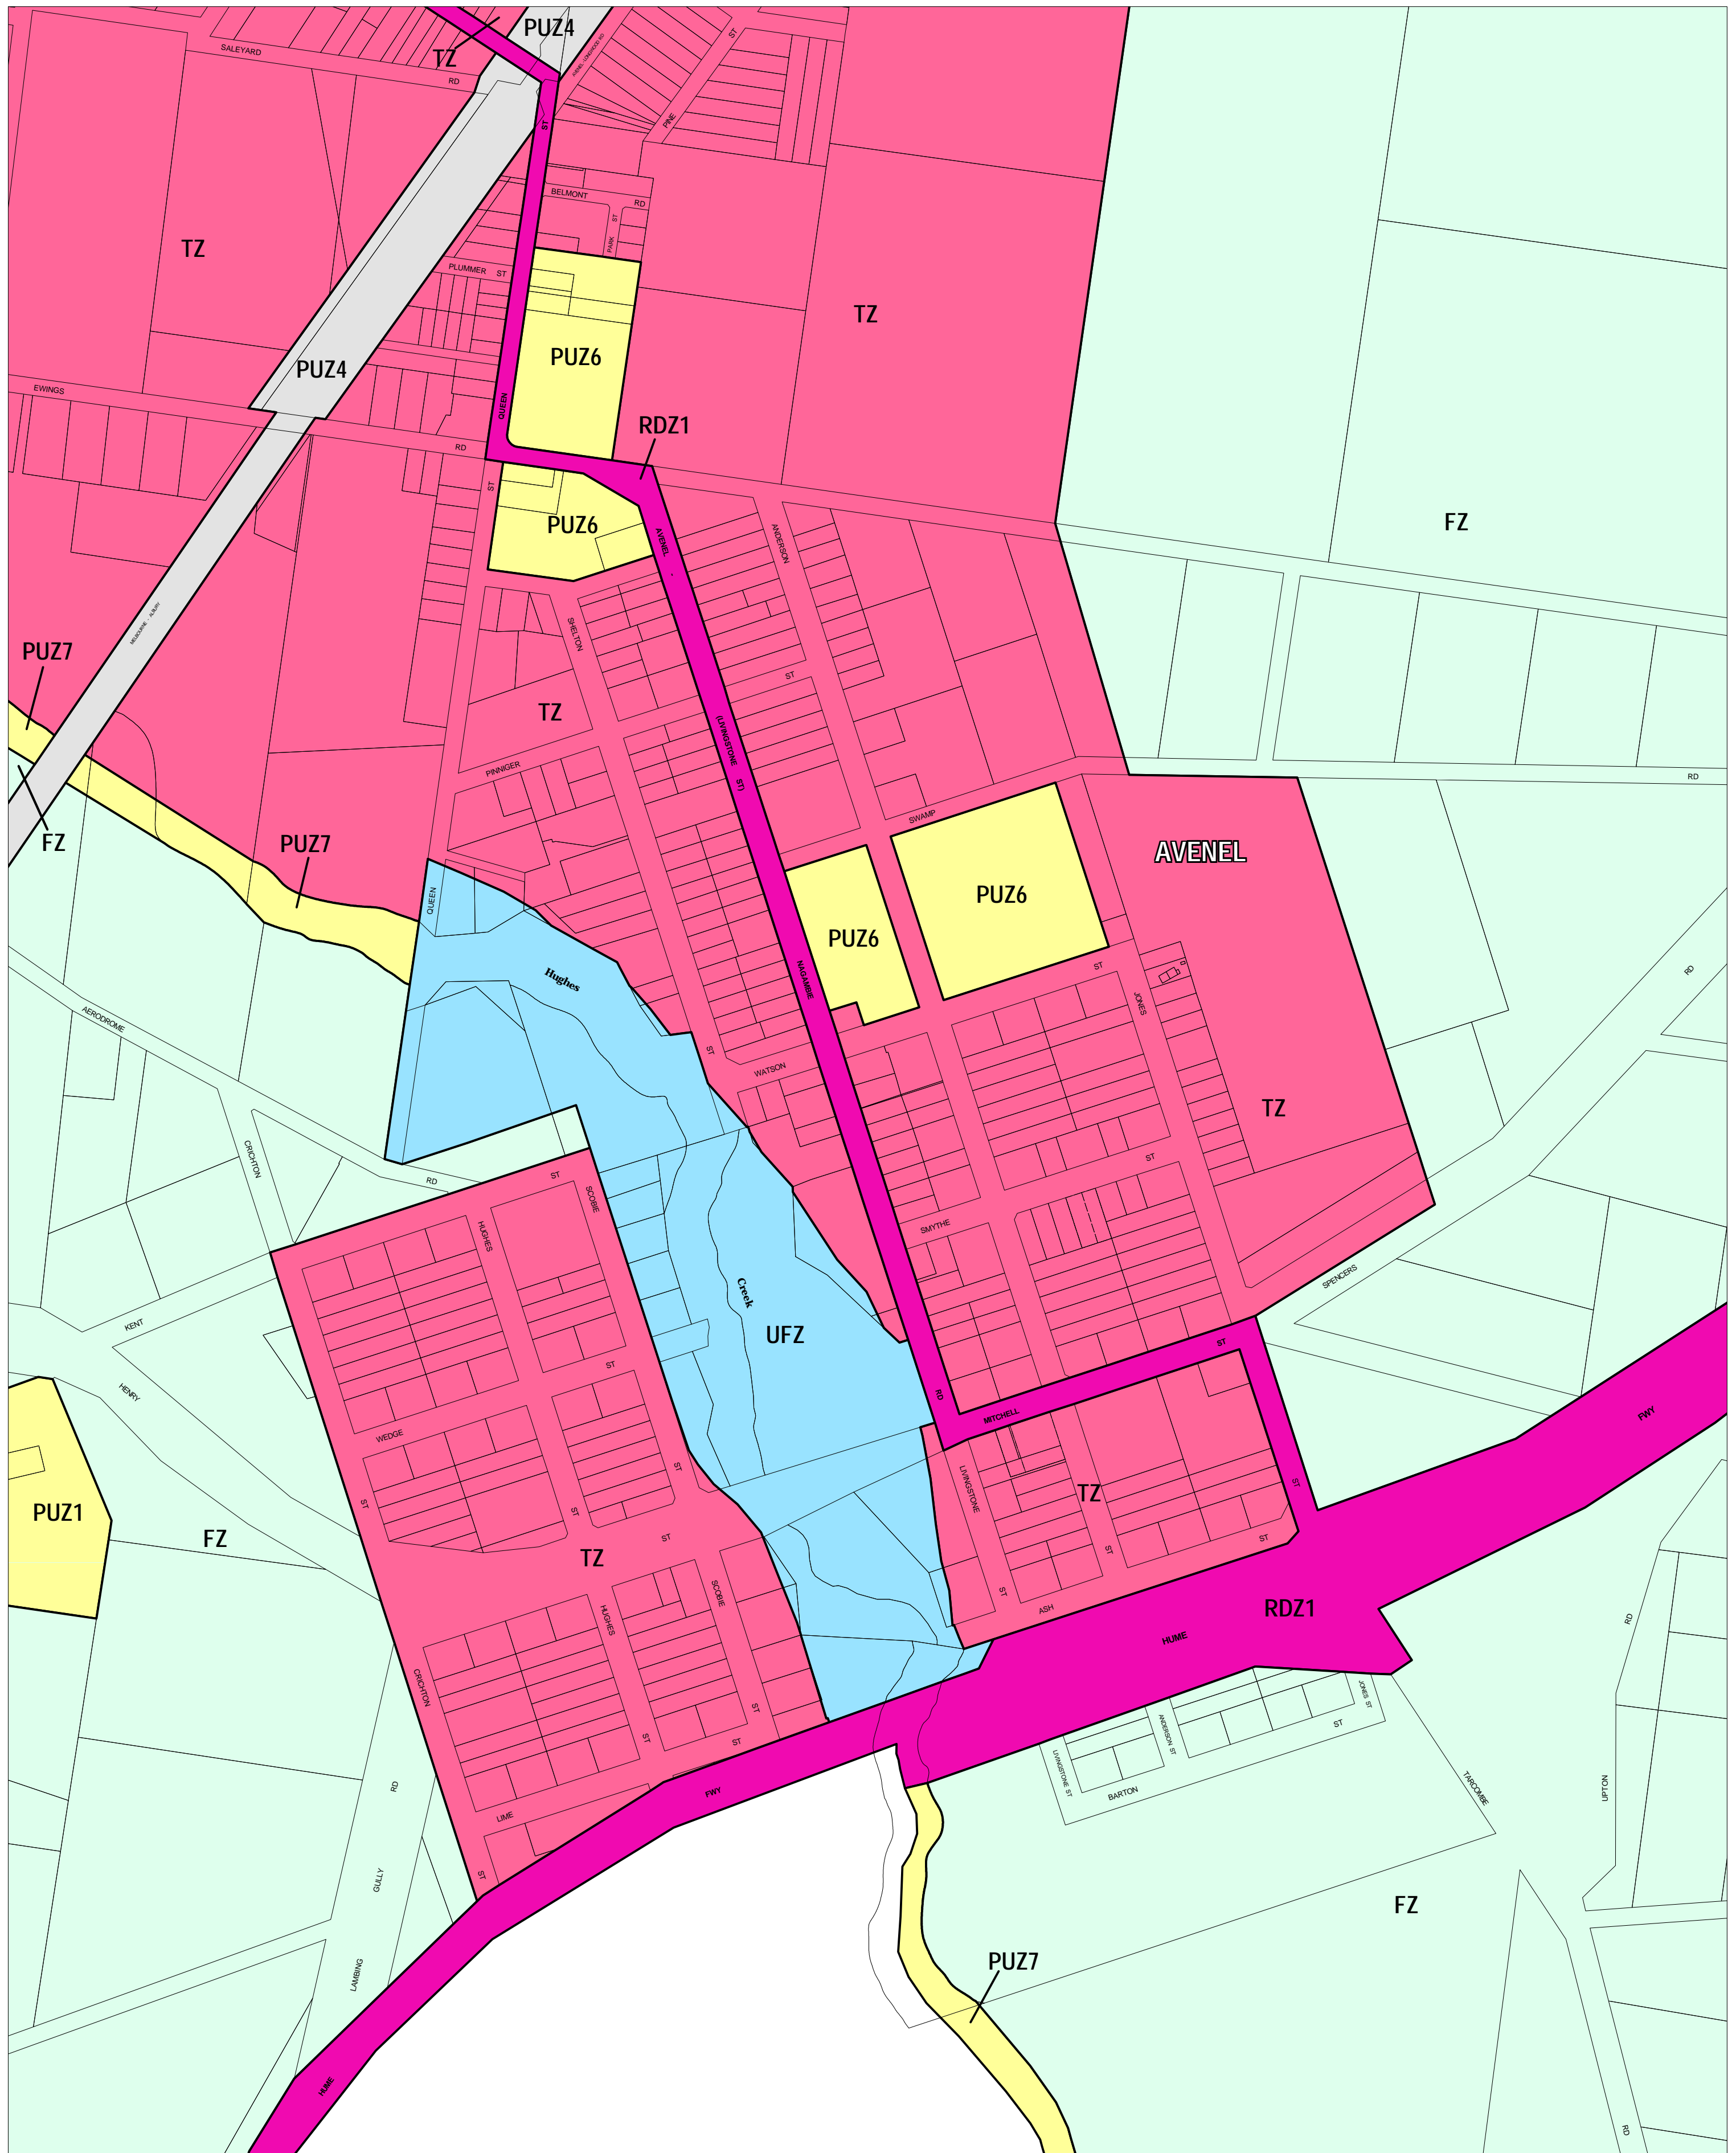

STRATHBOGIE PLANNING SCHEME - LOCAL PROVISION

Public Land	Special Purpose
PUZ6 Public Use Zone Local Government	UFZ Urban Floodway Zone
PUZ7 Public Use Zone Other Public Use	
PUZ1 Public Use Zone Service And Utility	
PUZ4 Public Use Zone Transport	
RDZ1 Road Zone Category 1	
Residential	
TZ Township Zone	
Rural	
FZ Farming Zone	

THIS MAP INCORPORATES APPROVED ZONES AS AT: 04/05/2006 AMENDMENT C35

Printed: 10/5/2006