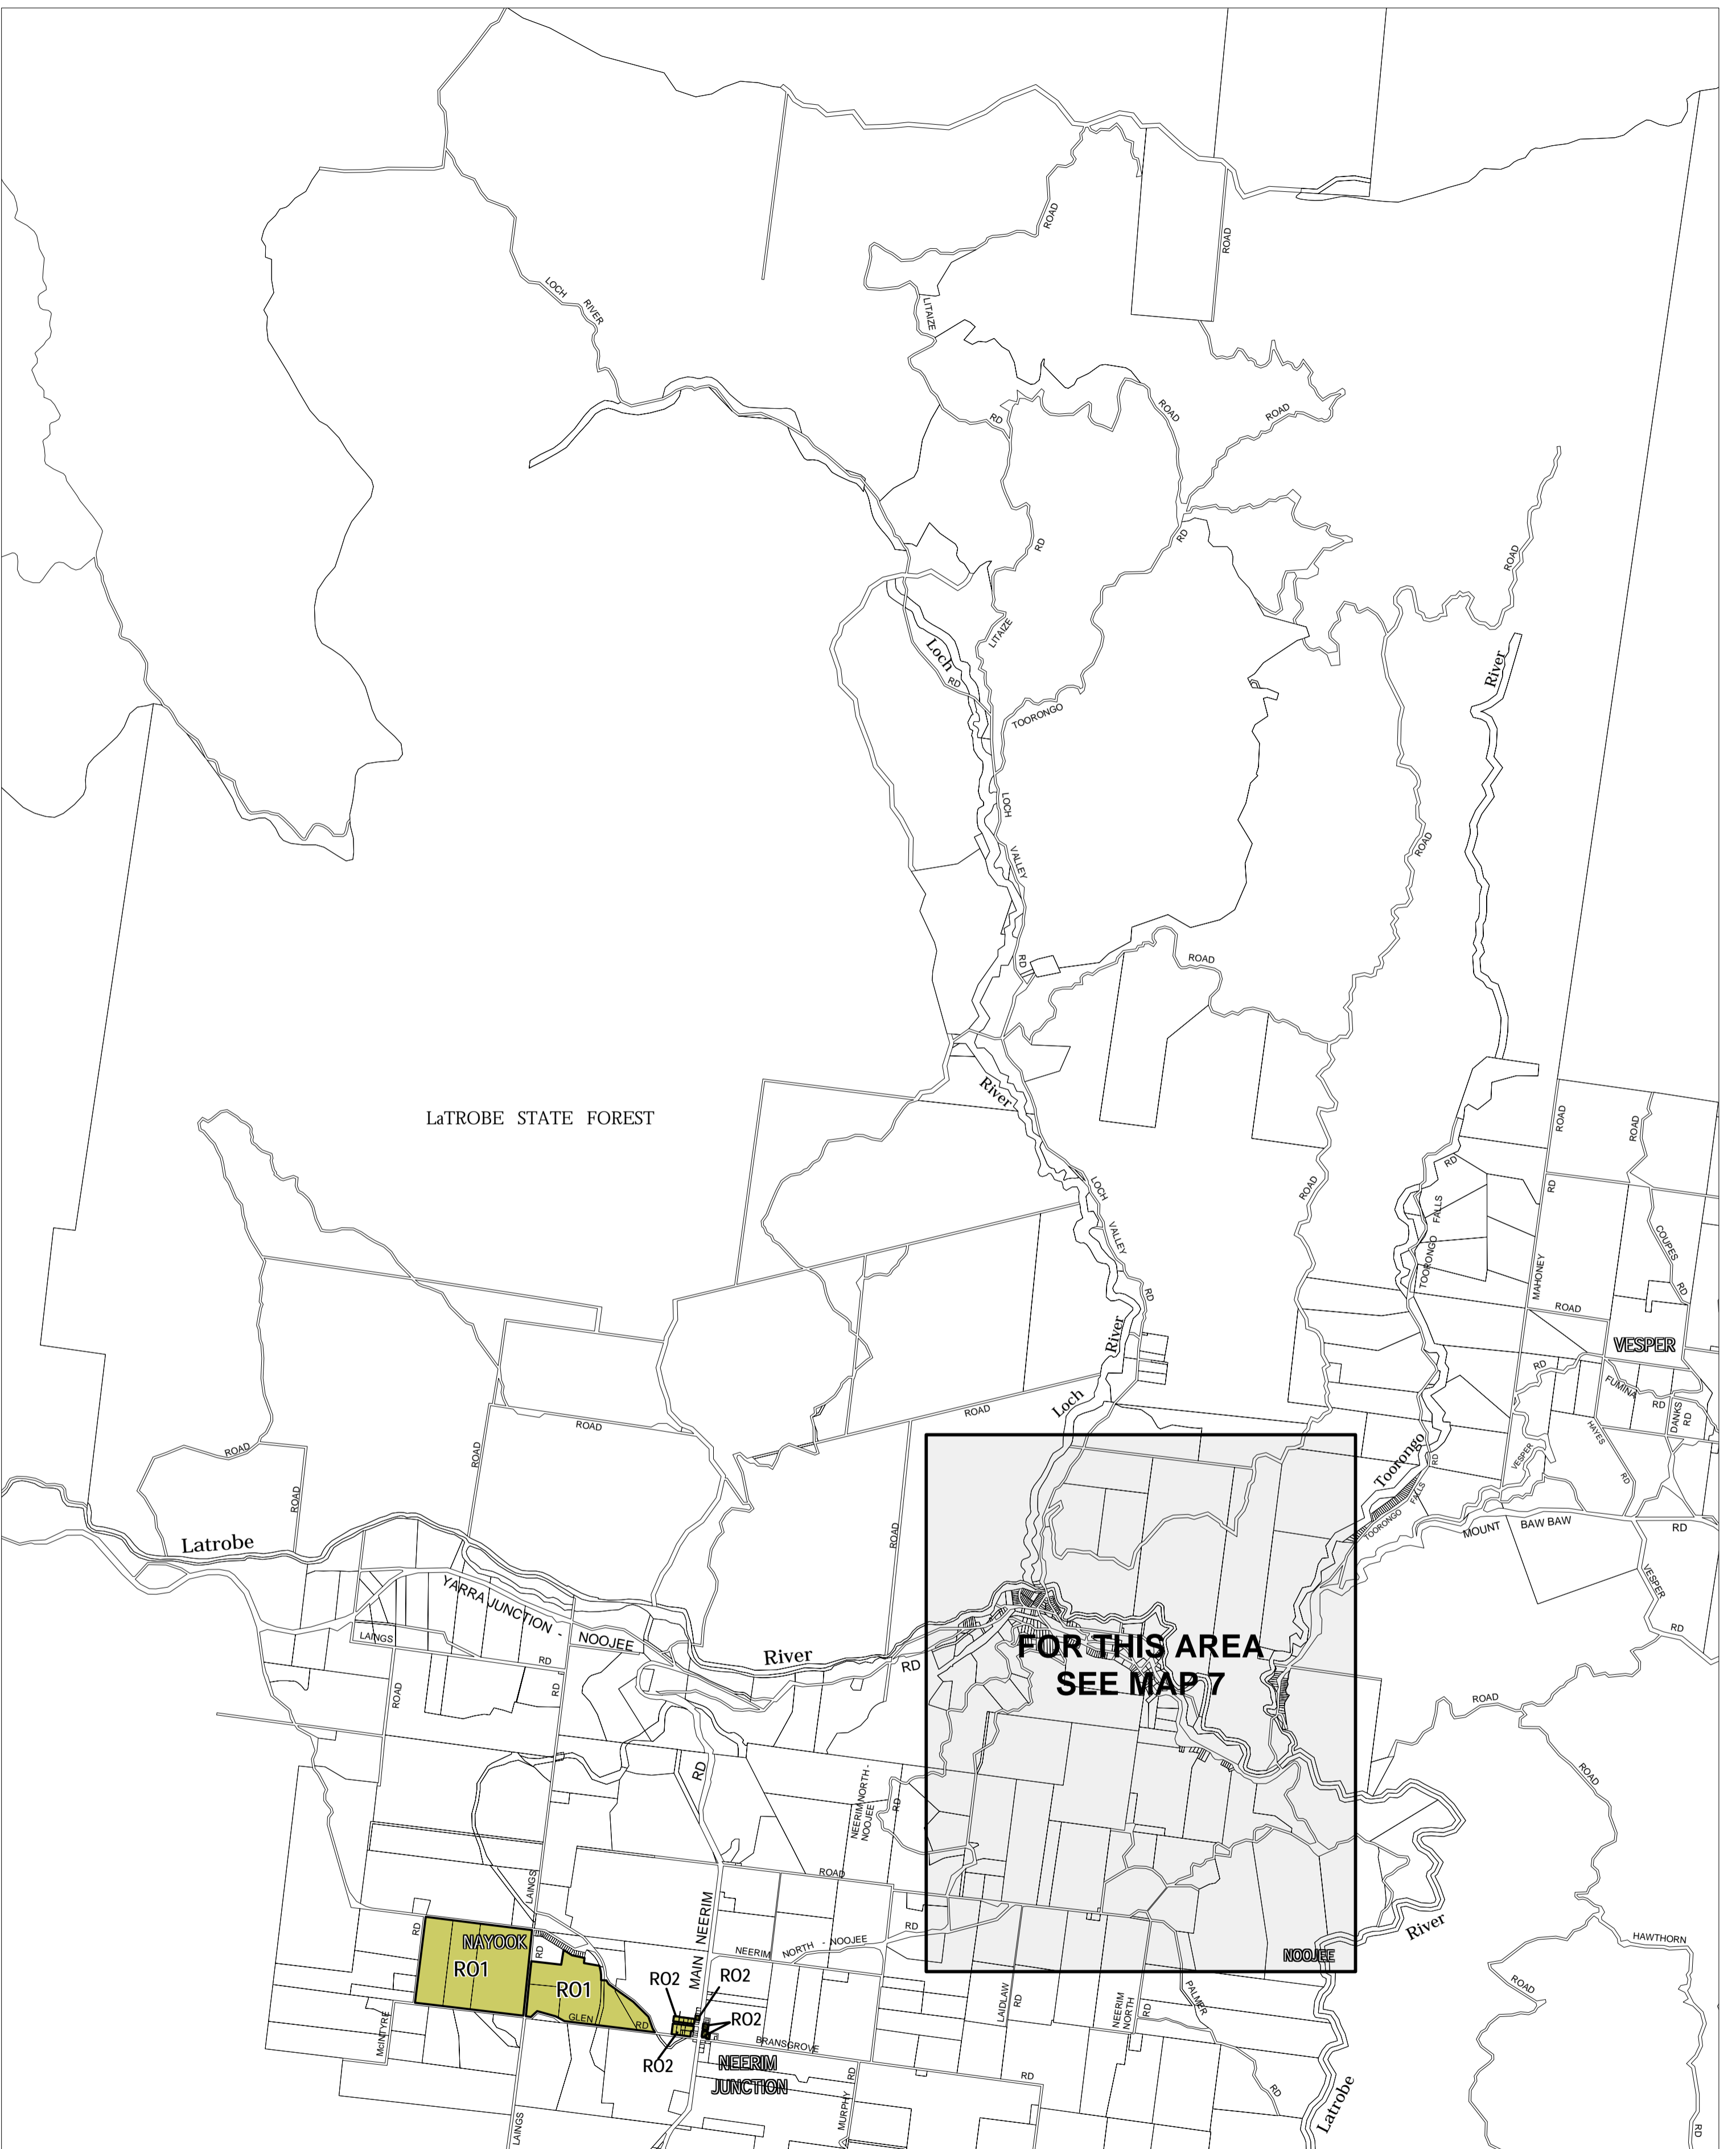

BAW BAW PLANNING SCHEME - LOCAL PROVISION

Overlays	
R01	Restructure Overlay - Schedule 1
R02	Restructure Overlay - Schedule 2

AUSTRALIAN MAP GRID ZONE 55

Printed: 28/8/2008

AMENDMENT C43