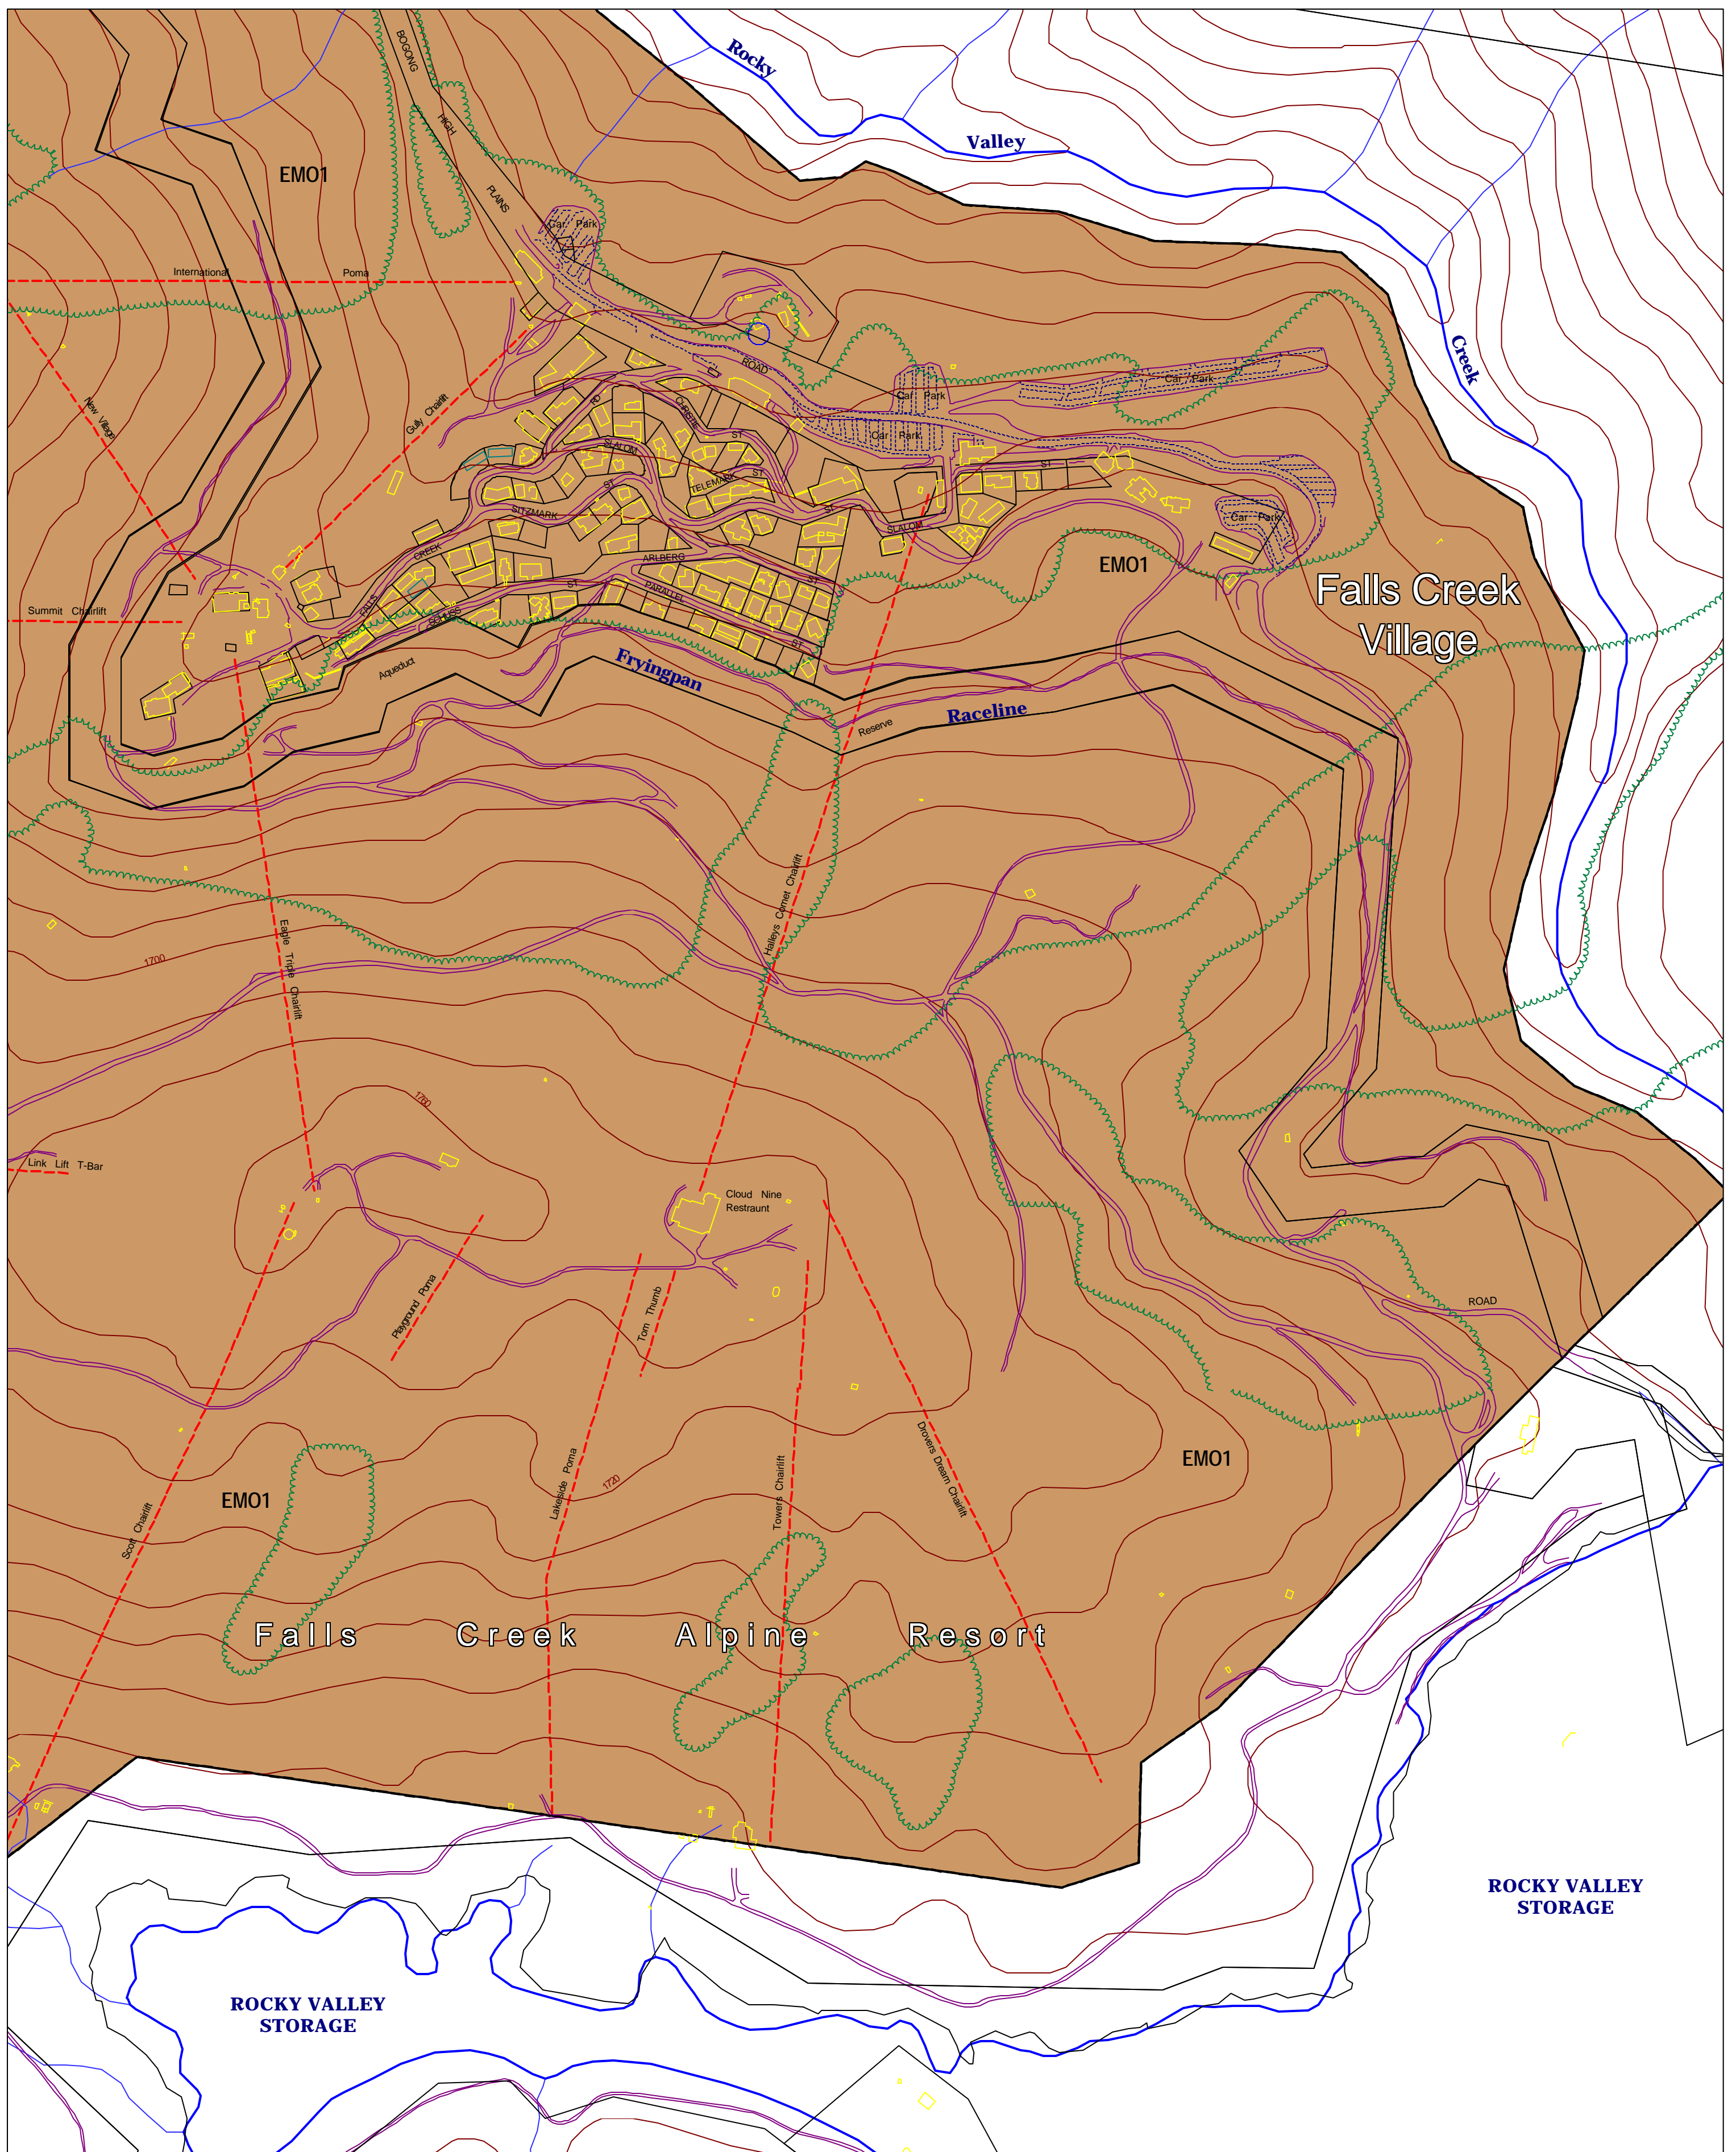

ALPINE RESORTS PLANNING SCHEME - LOCAL PROVISION

Overlays

EMO1 Erosion Management Overlay - Schedule 1

AUSTRALIAN MAP GRID ZONE 55

Printed: 10/10/2007

AMENDMENT C9