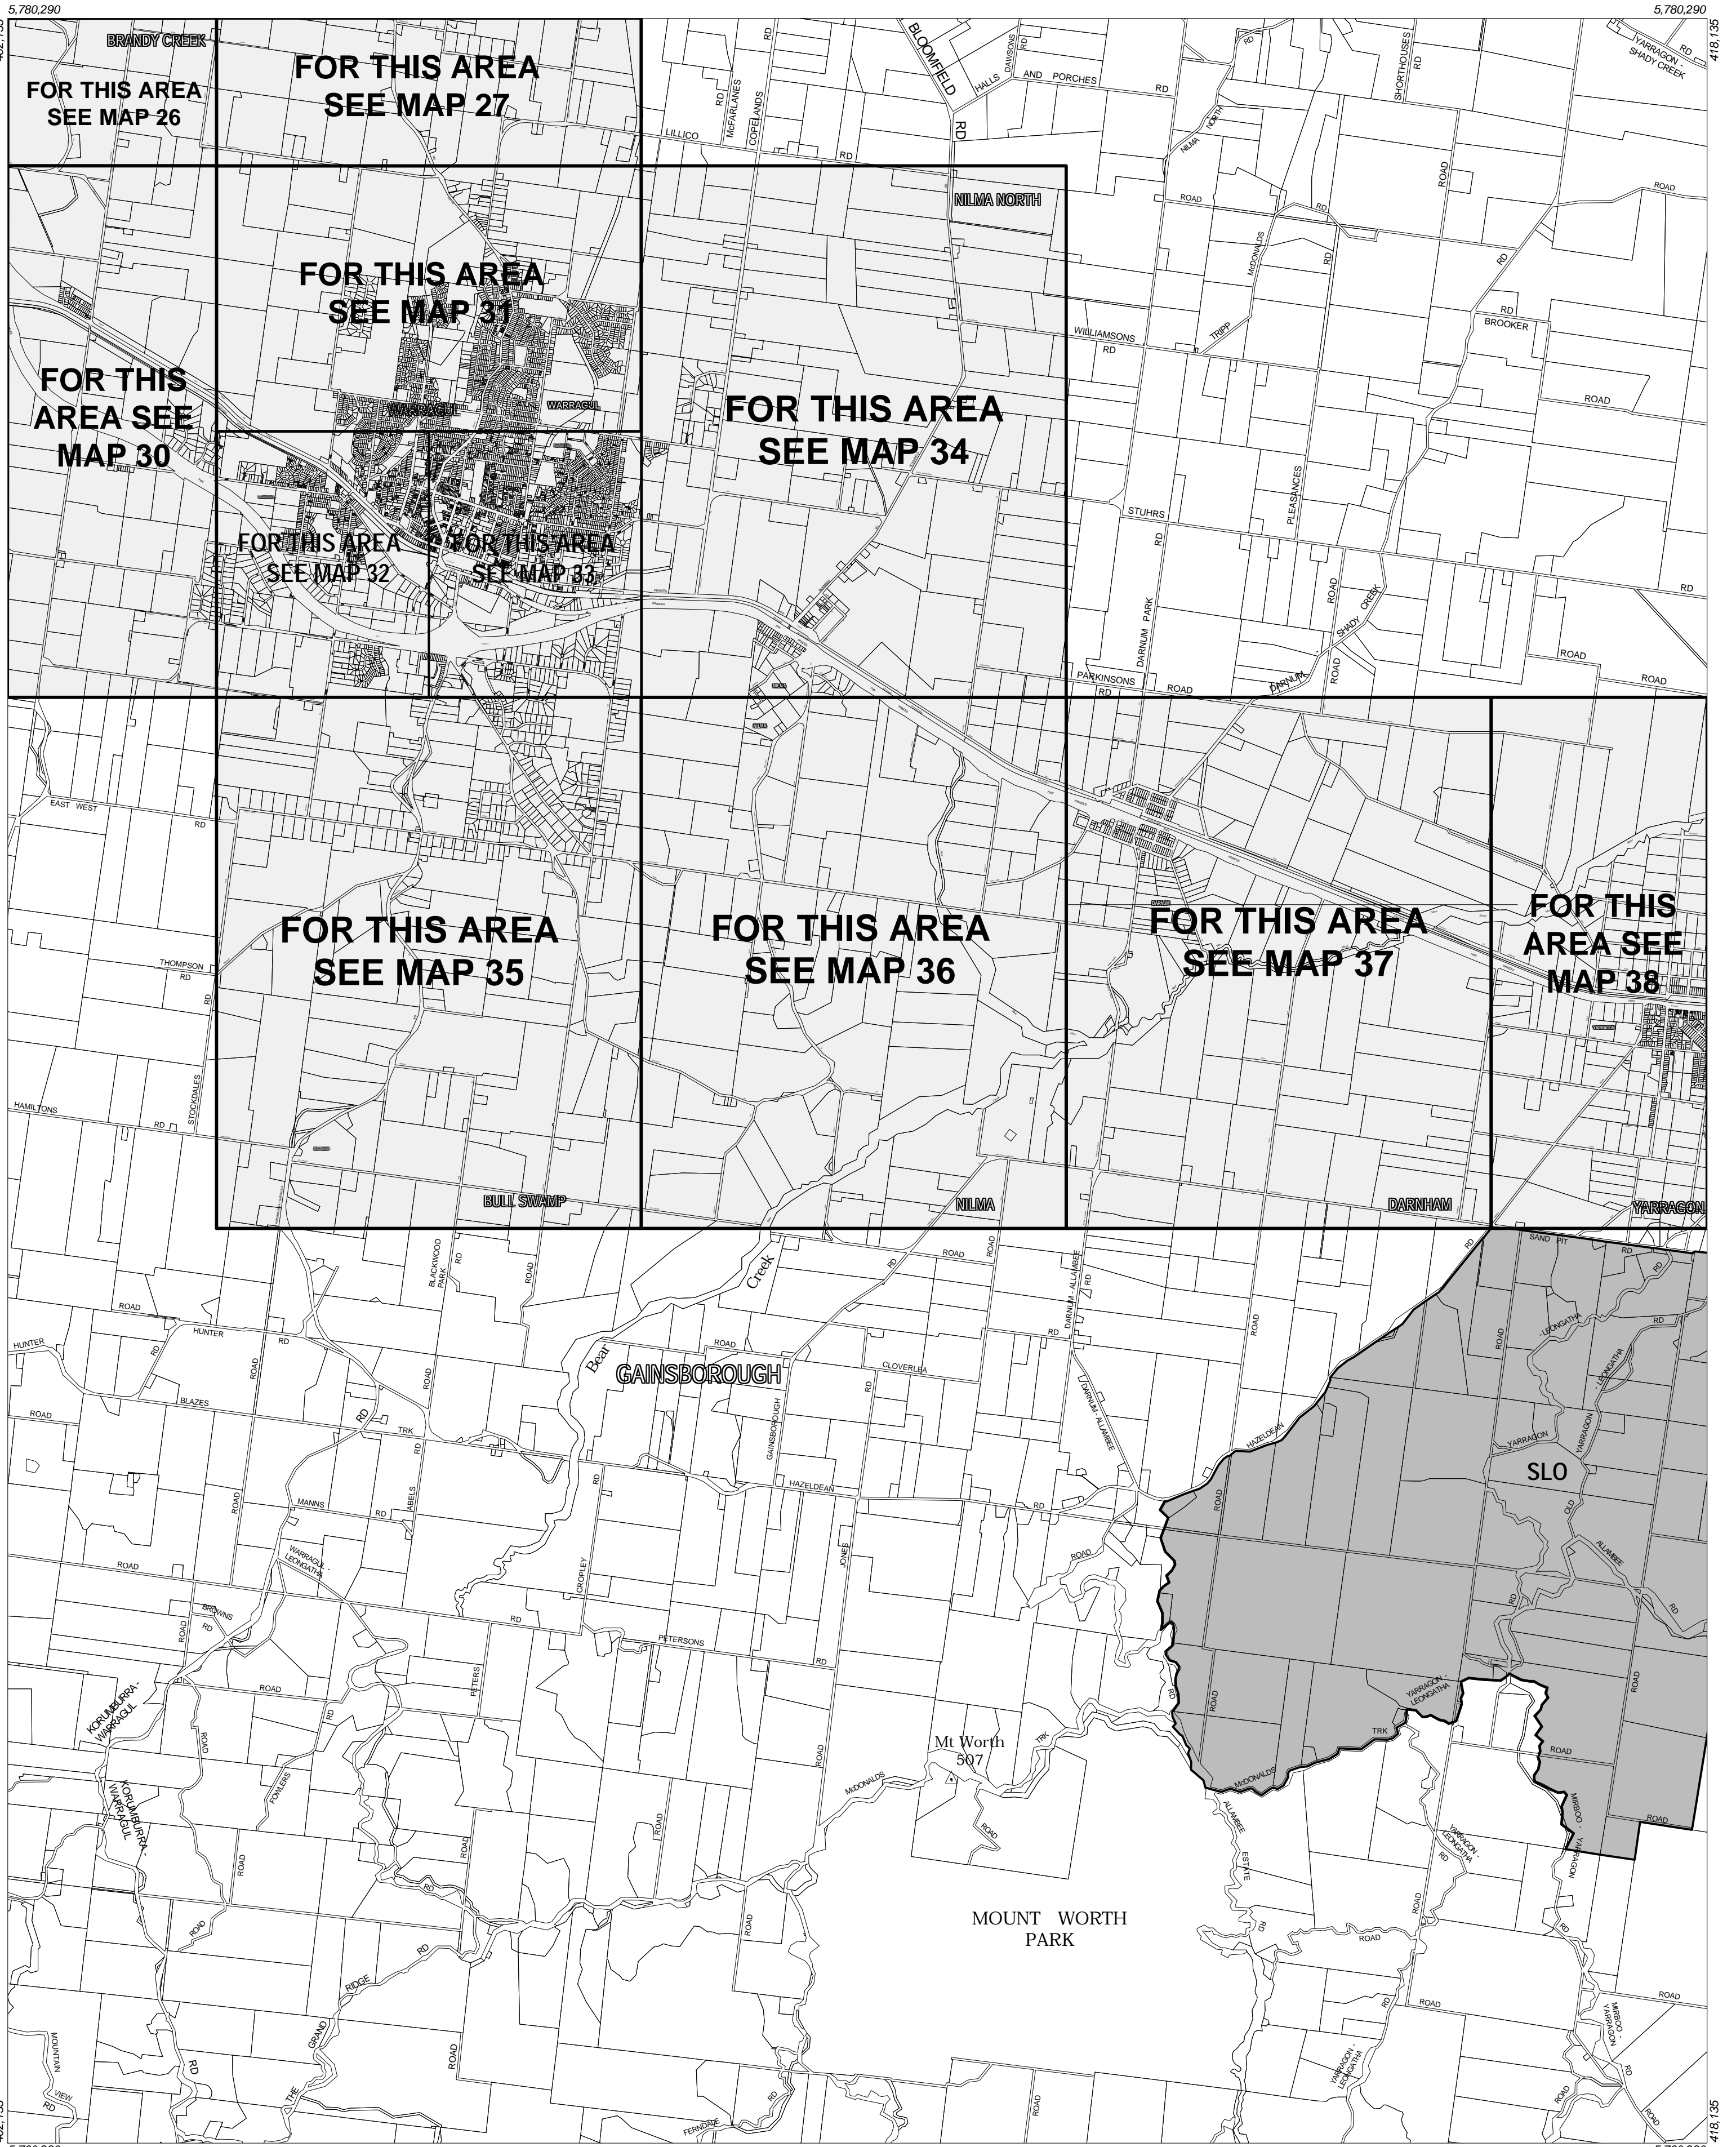

BAW BAW PLANNING SCHEME - LOCAL PROVISION

This publication is copyright. No part may be reproduced by any process except in accordance with the provisions of the Copyright Act. © State of Victoria.

Overlays

- SLO1 Significant Landscape Overlay - Schedule 1

Amendment C17
Printed: 4/22/2003