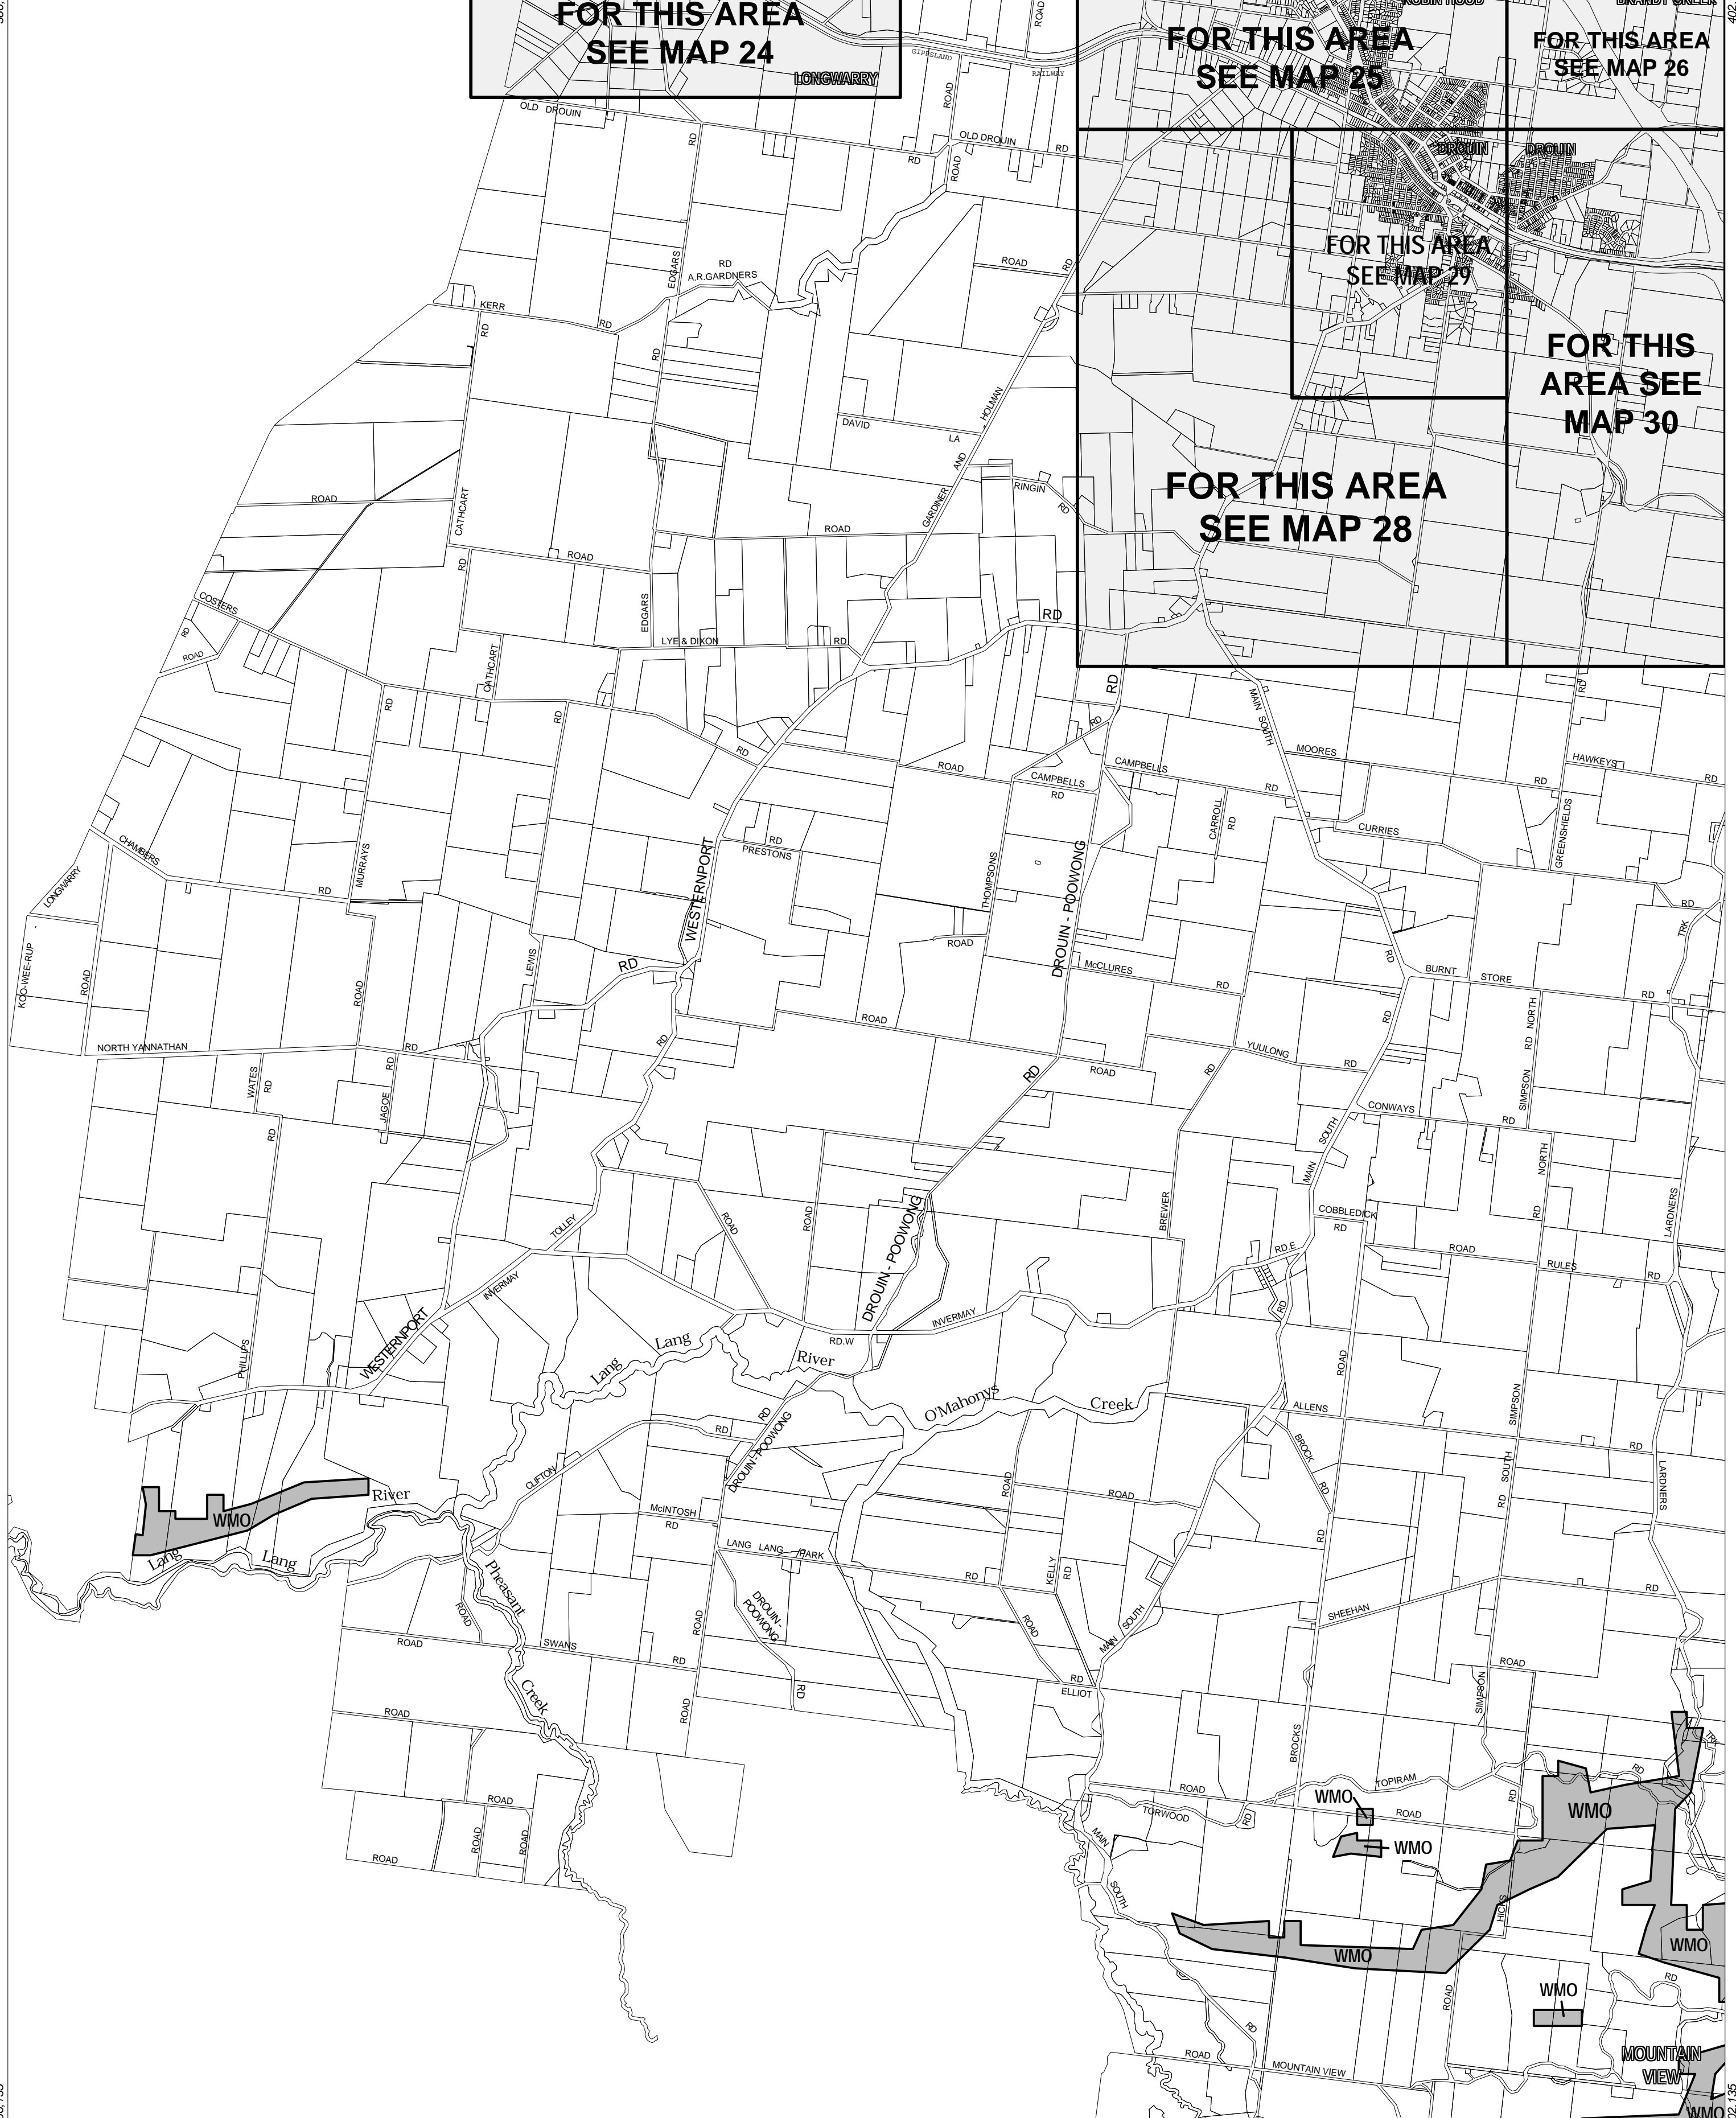

BAW BAW PLANNING SCHEME - LOCAL PROVISION

5,780,290

5,780,290

5,760,290

5,760,290

Overlays

WMO Wildfire Management Overlay

Amendment C17
Printed: 4/2/2003