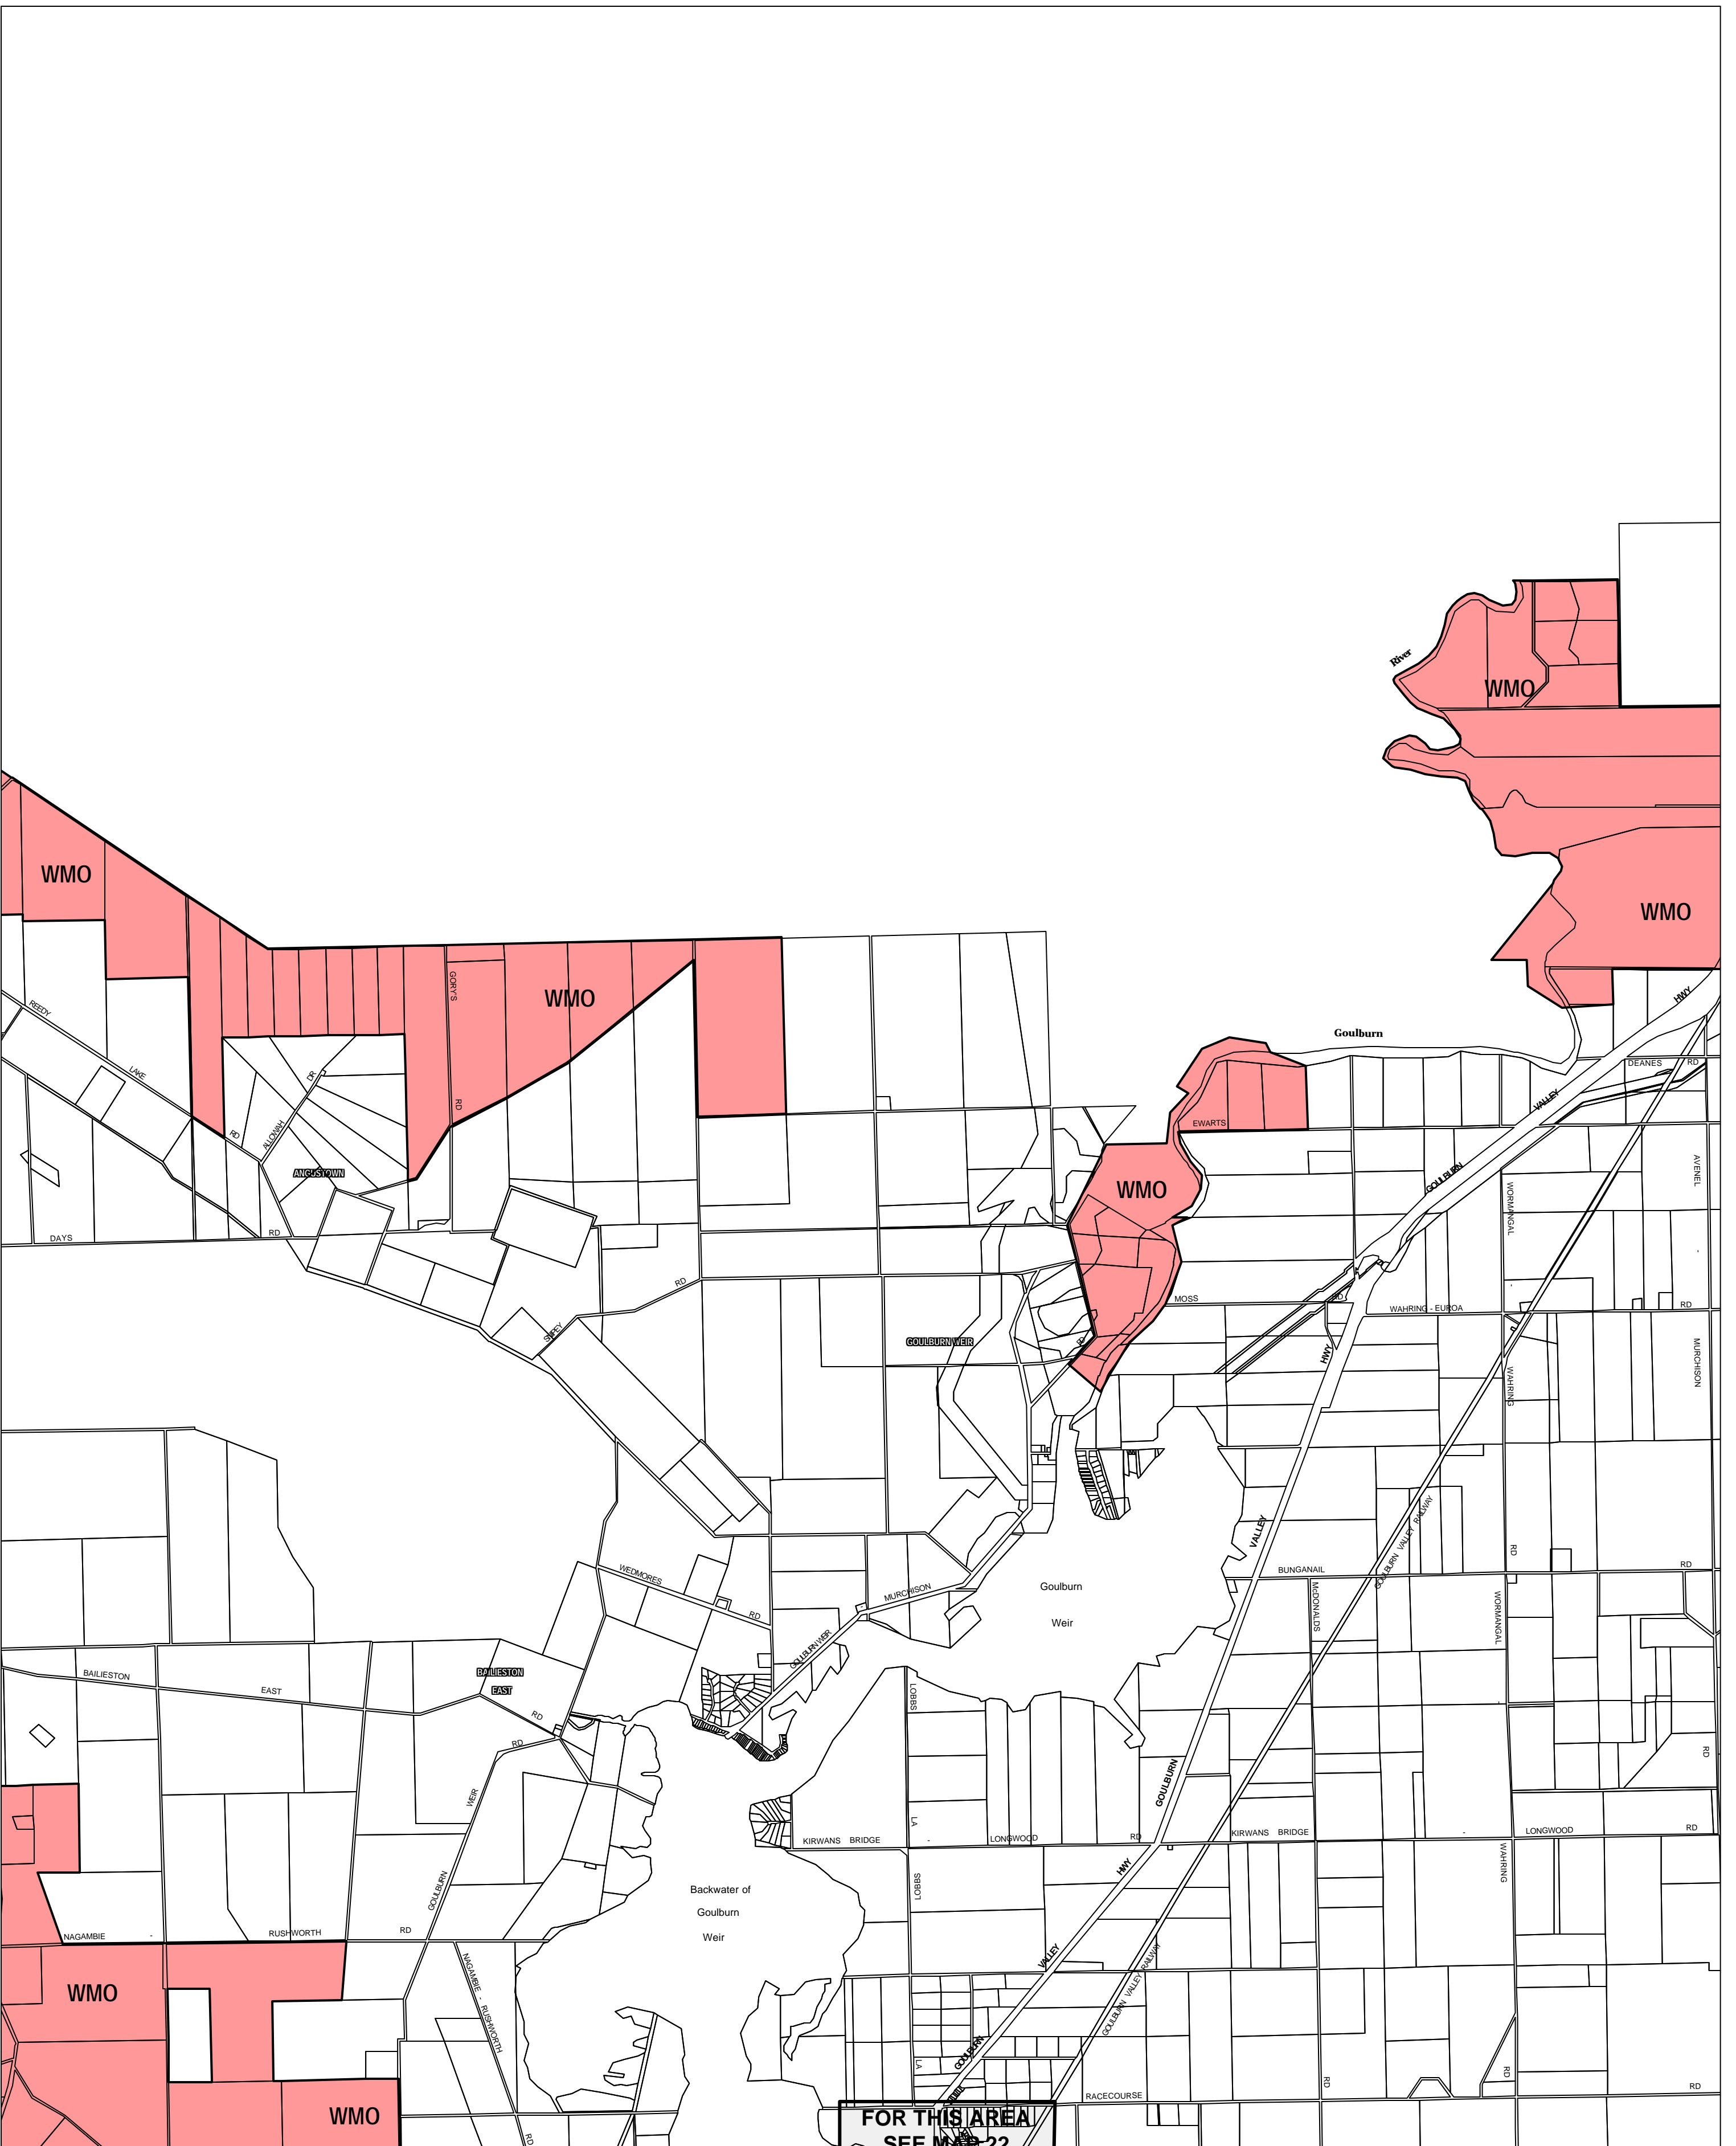

STRATHBOGIE PLANNING SCHEME - LOCAL PROVISION

Overlays

Wildfire Management Overlay

AUSTRALIAN MAP GRID ZONE 55

INDEX TO ADJOINING METRIC SERIES MAP

Printed: 12/6/2007

AMENDMENT C17