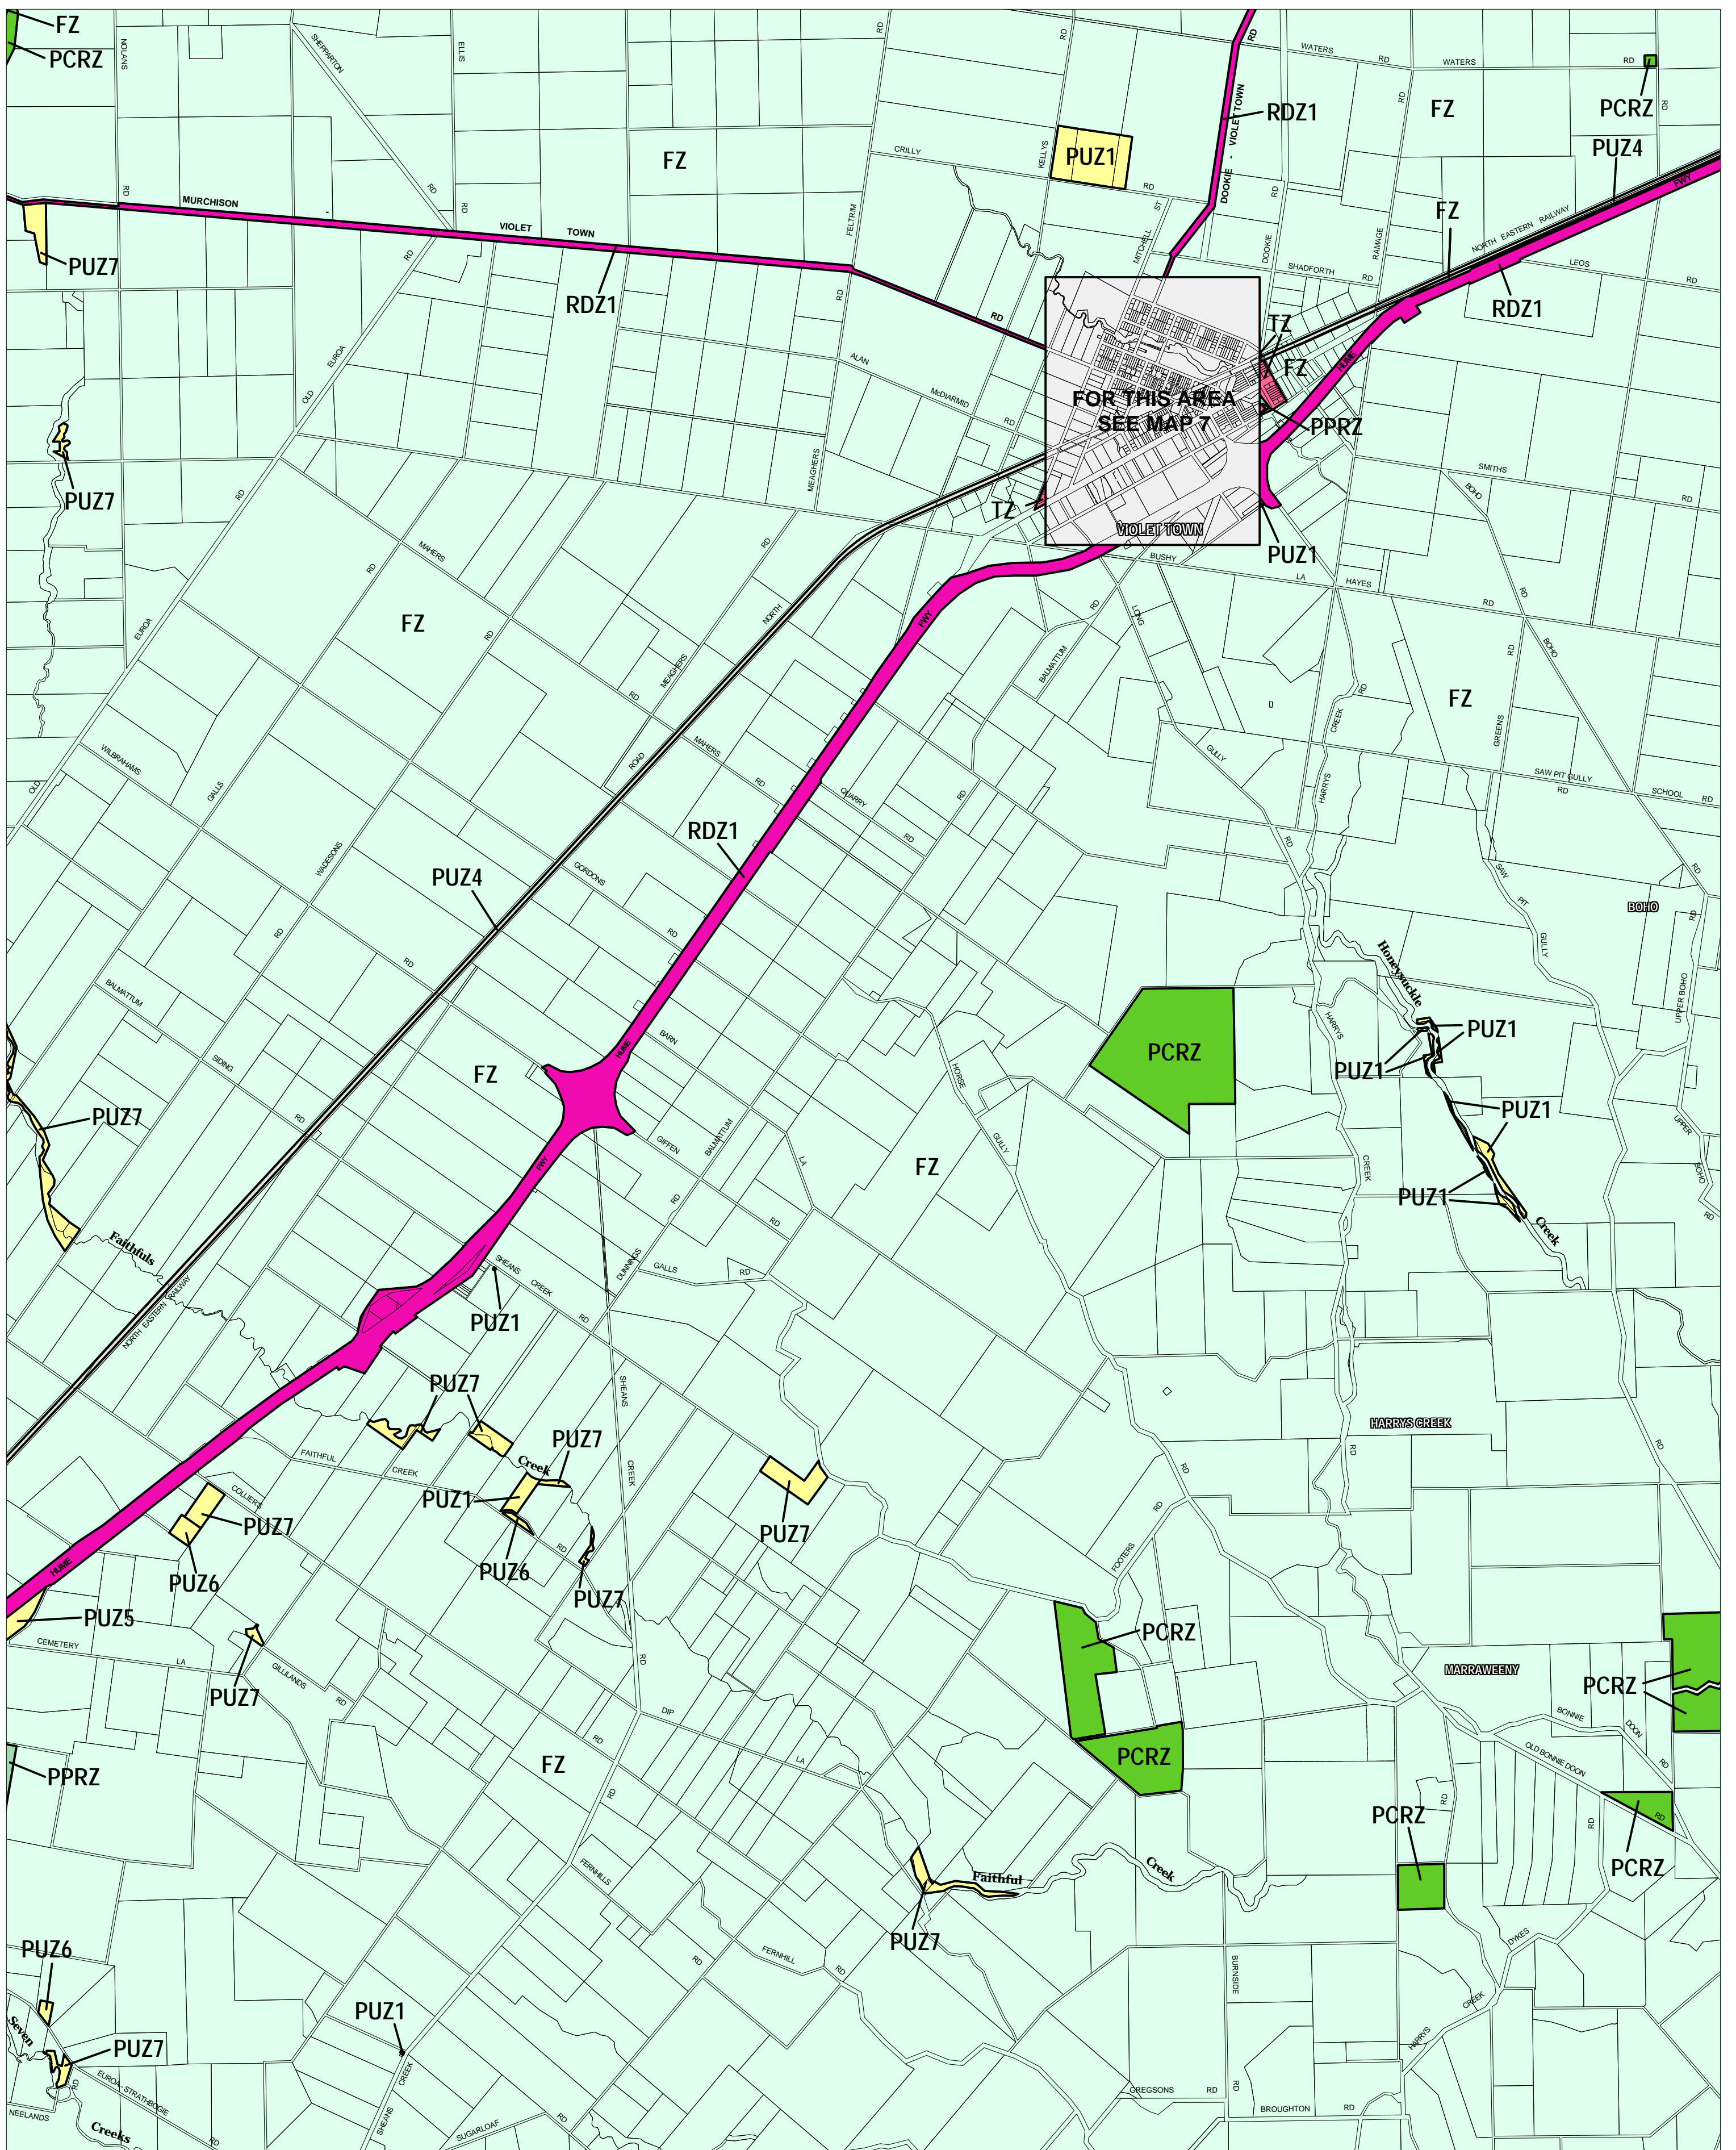

STRATHBOGIE PLANNING SCHEME - LOCAL PROVISION

Public Land		Residential	
	Public Conservation And Resource Zone		Township Zone
	Public Park And Recreation Zone		Farming Zone
	Public Use Zone		
	Cemetery/crematorium		
	Public Use Zone Local Government		
	Public Use Zone Other Public Use		
	Public Use Zone Service And Utility		
	Public Use Zone Transport		
	Road Zone Category 1		

THIS MAP INCORPORATES APPROVED ZONES AS AT: 04/05/2006 AMENDMENT C35

Printed: 10/5/2006