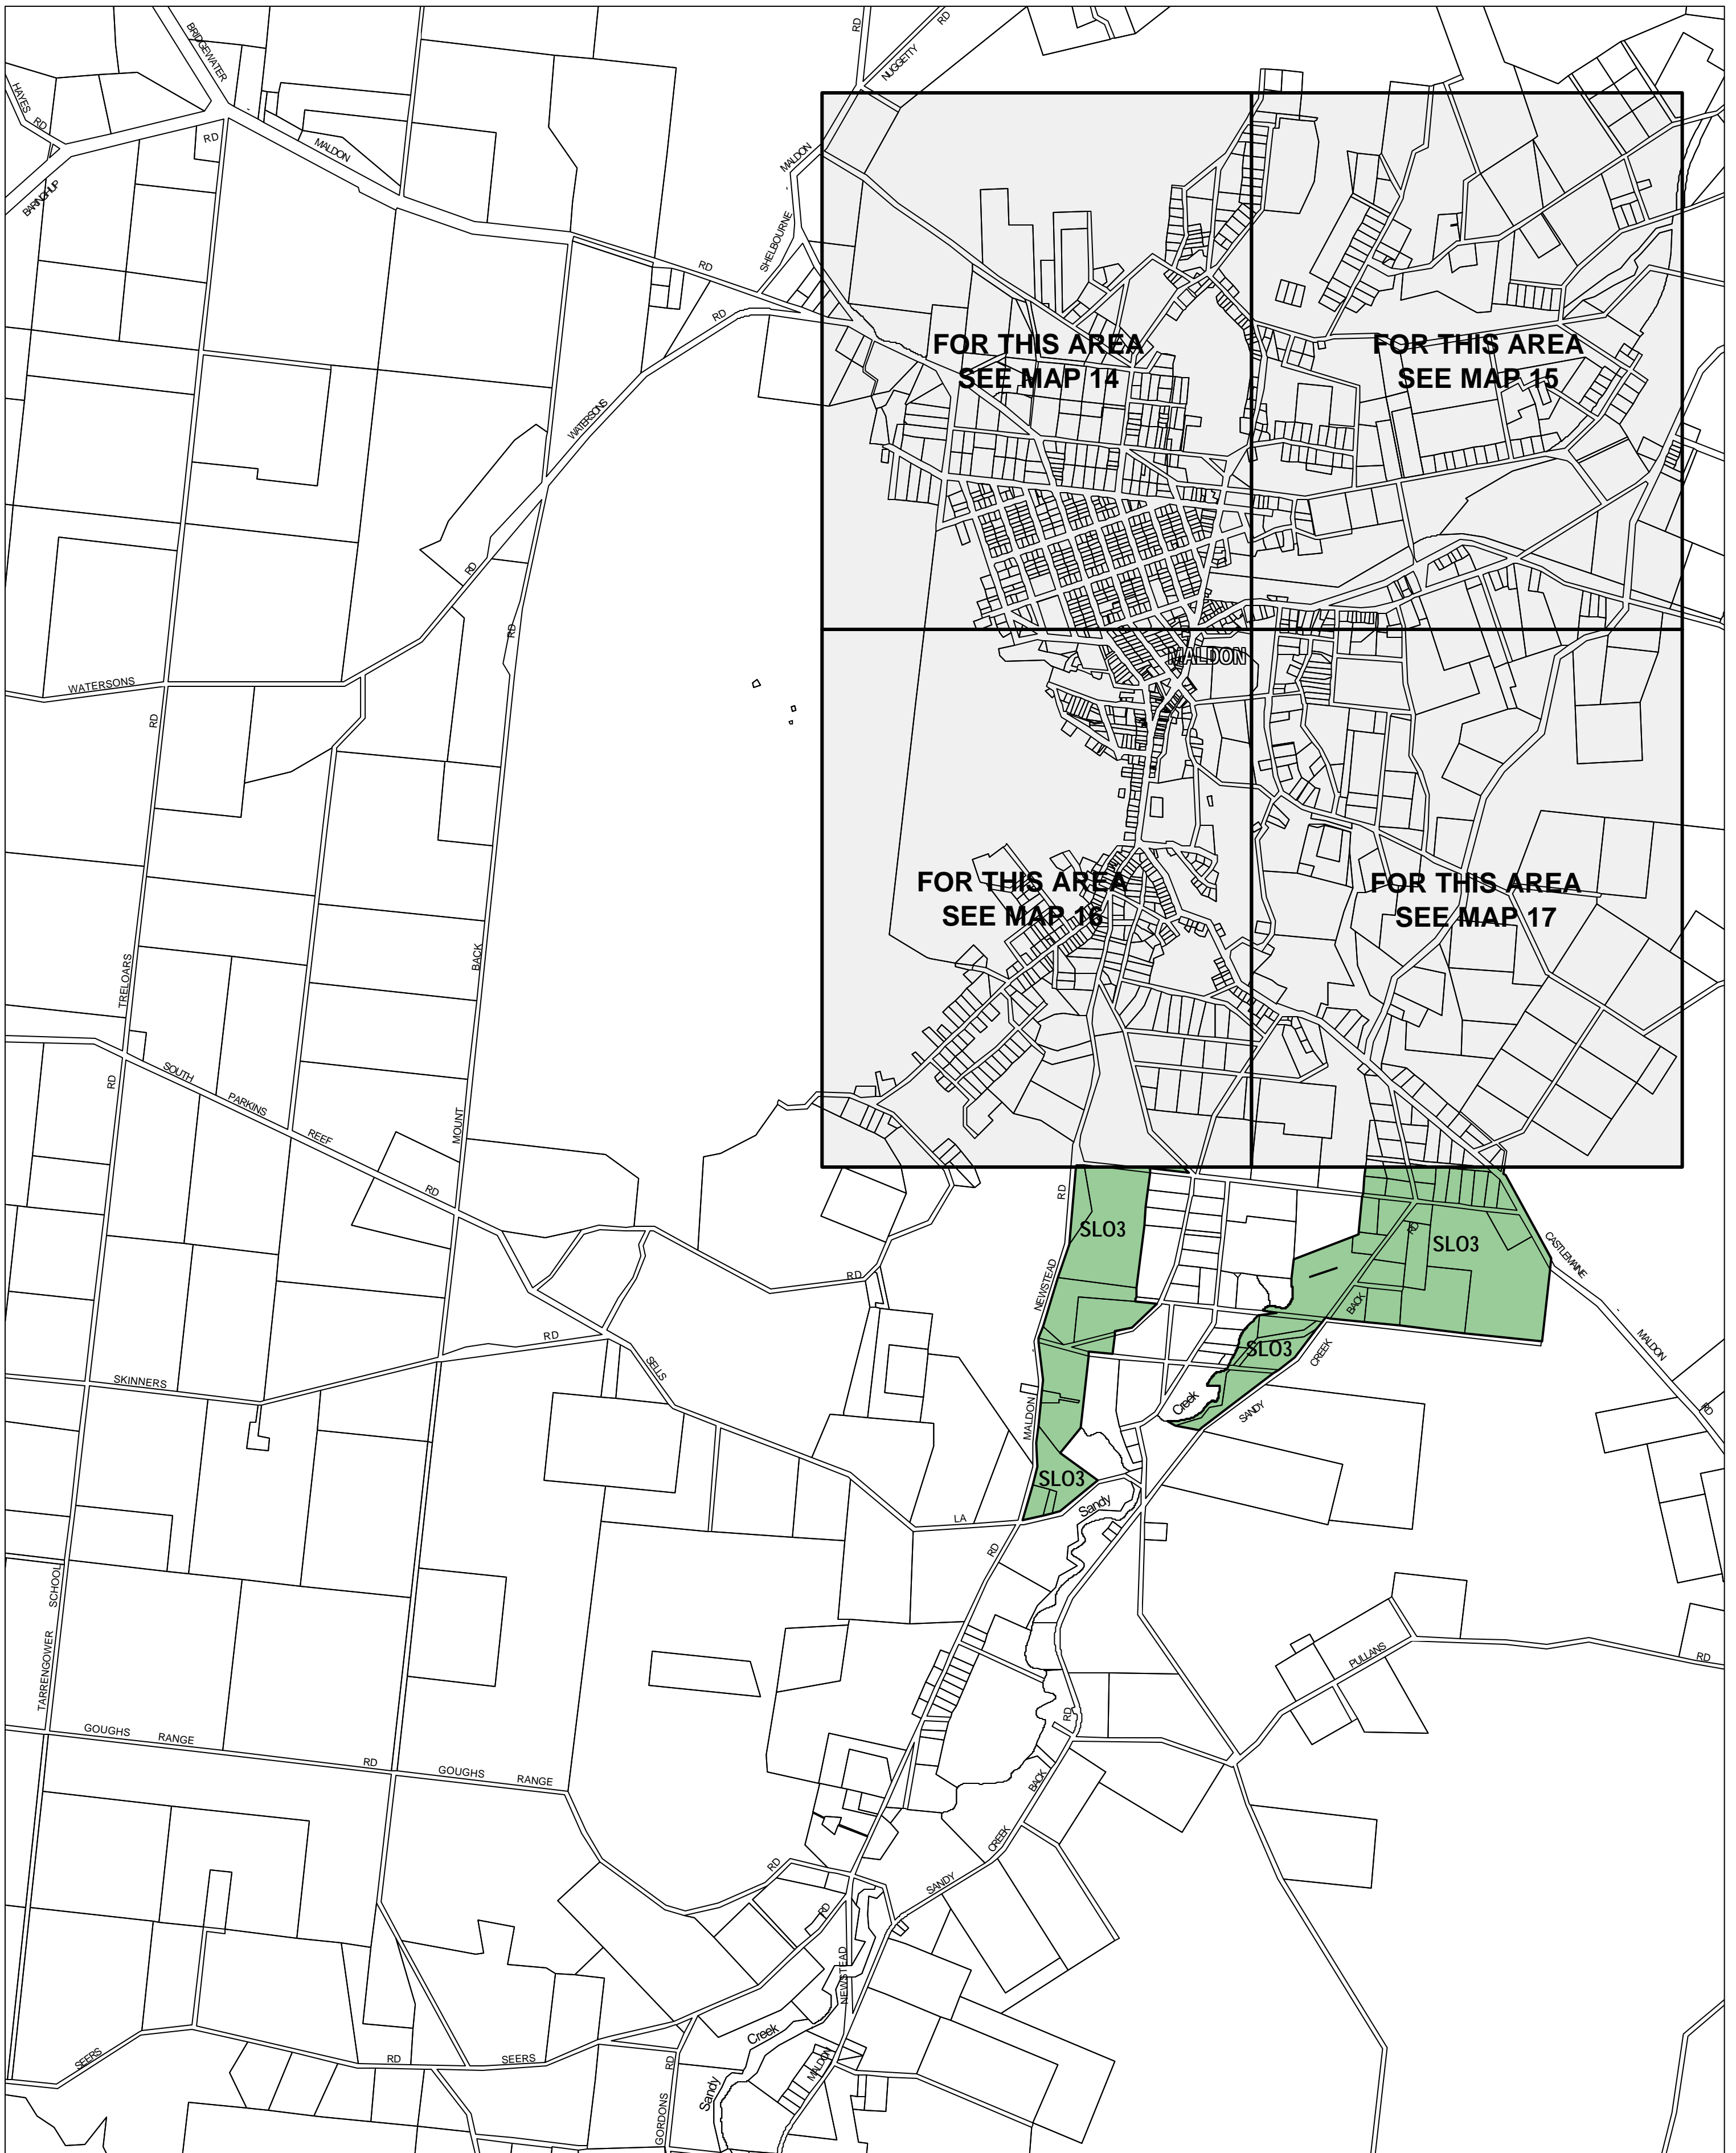

MOUNT ALEXANDER PLANNING SCHEME - LOCAL PROVISION

Overlays

SLO3 Significant Landscape Overlay - Schedule 3

AUSTRALIAN MAP GRID ZONE 55

INDEX TO ADJOINING METRIC SERIES MAP

Printed: 8/10/2007