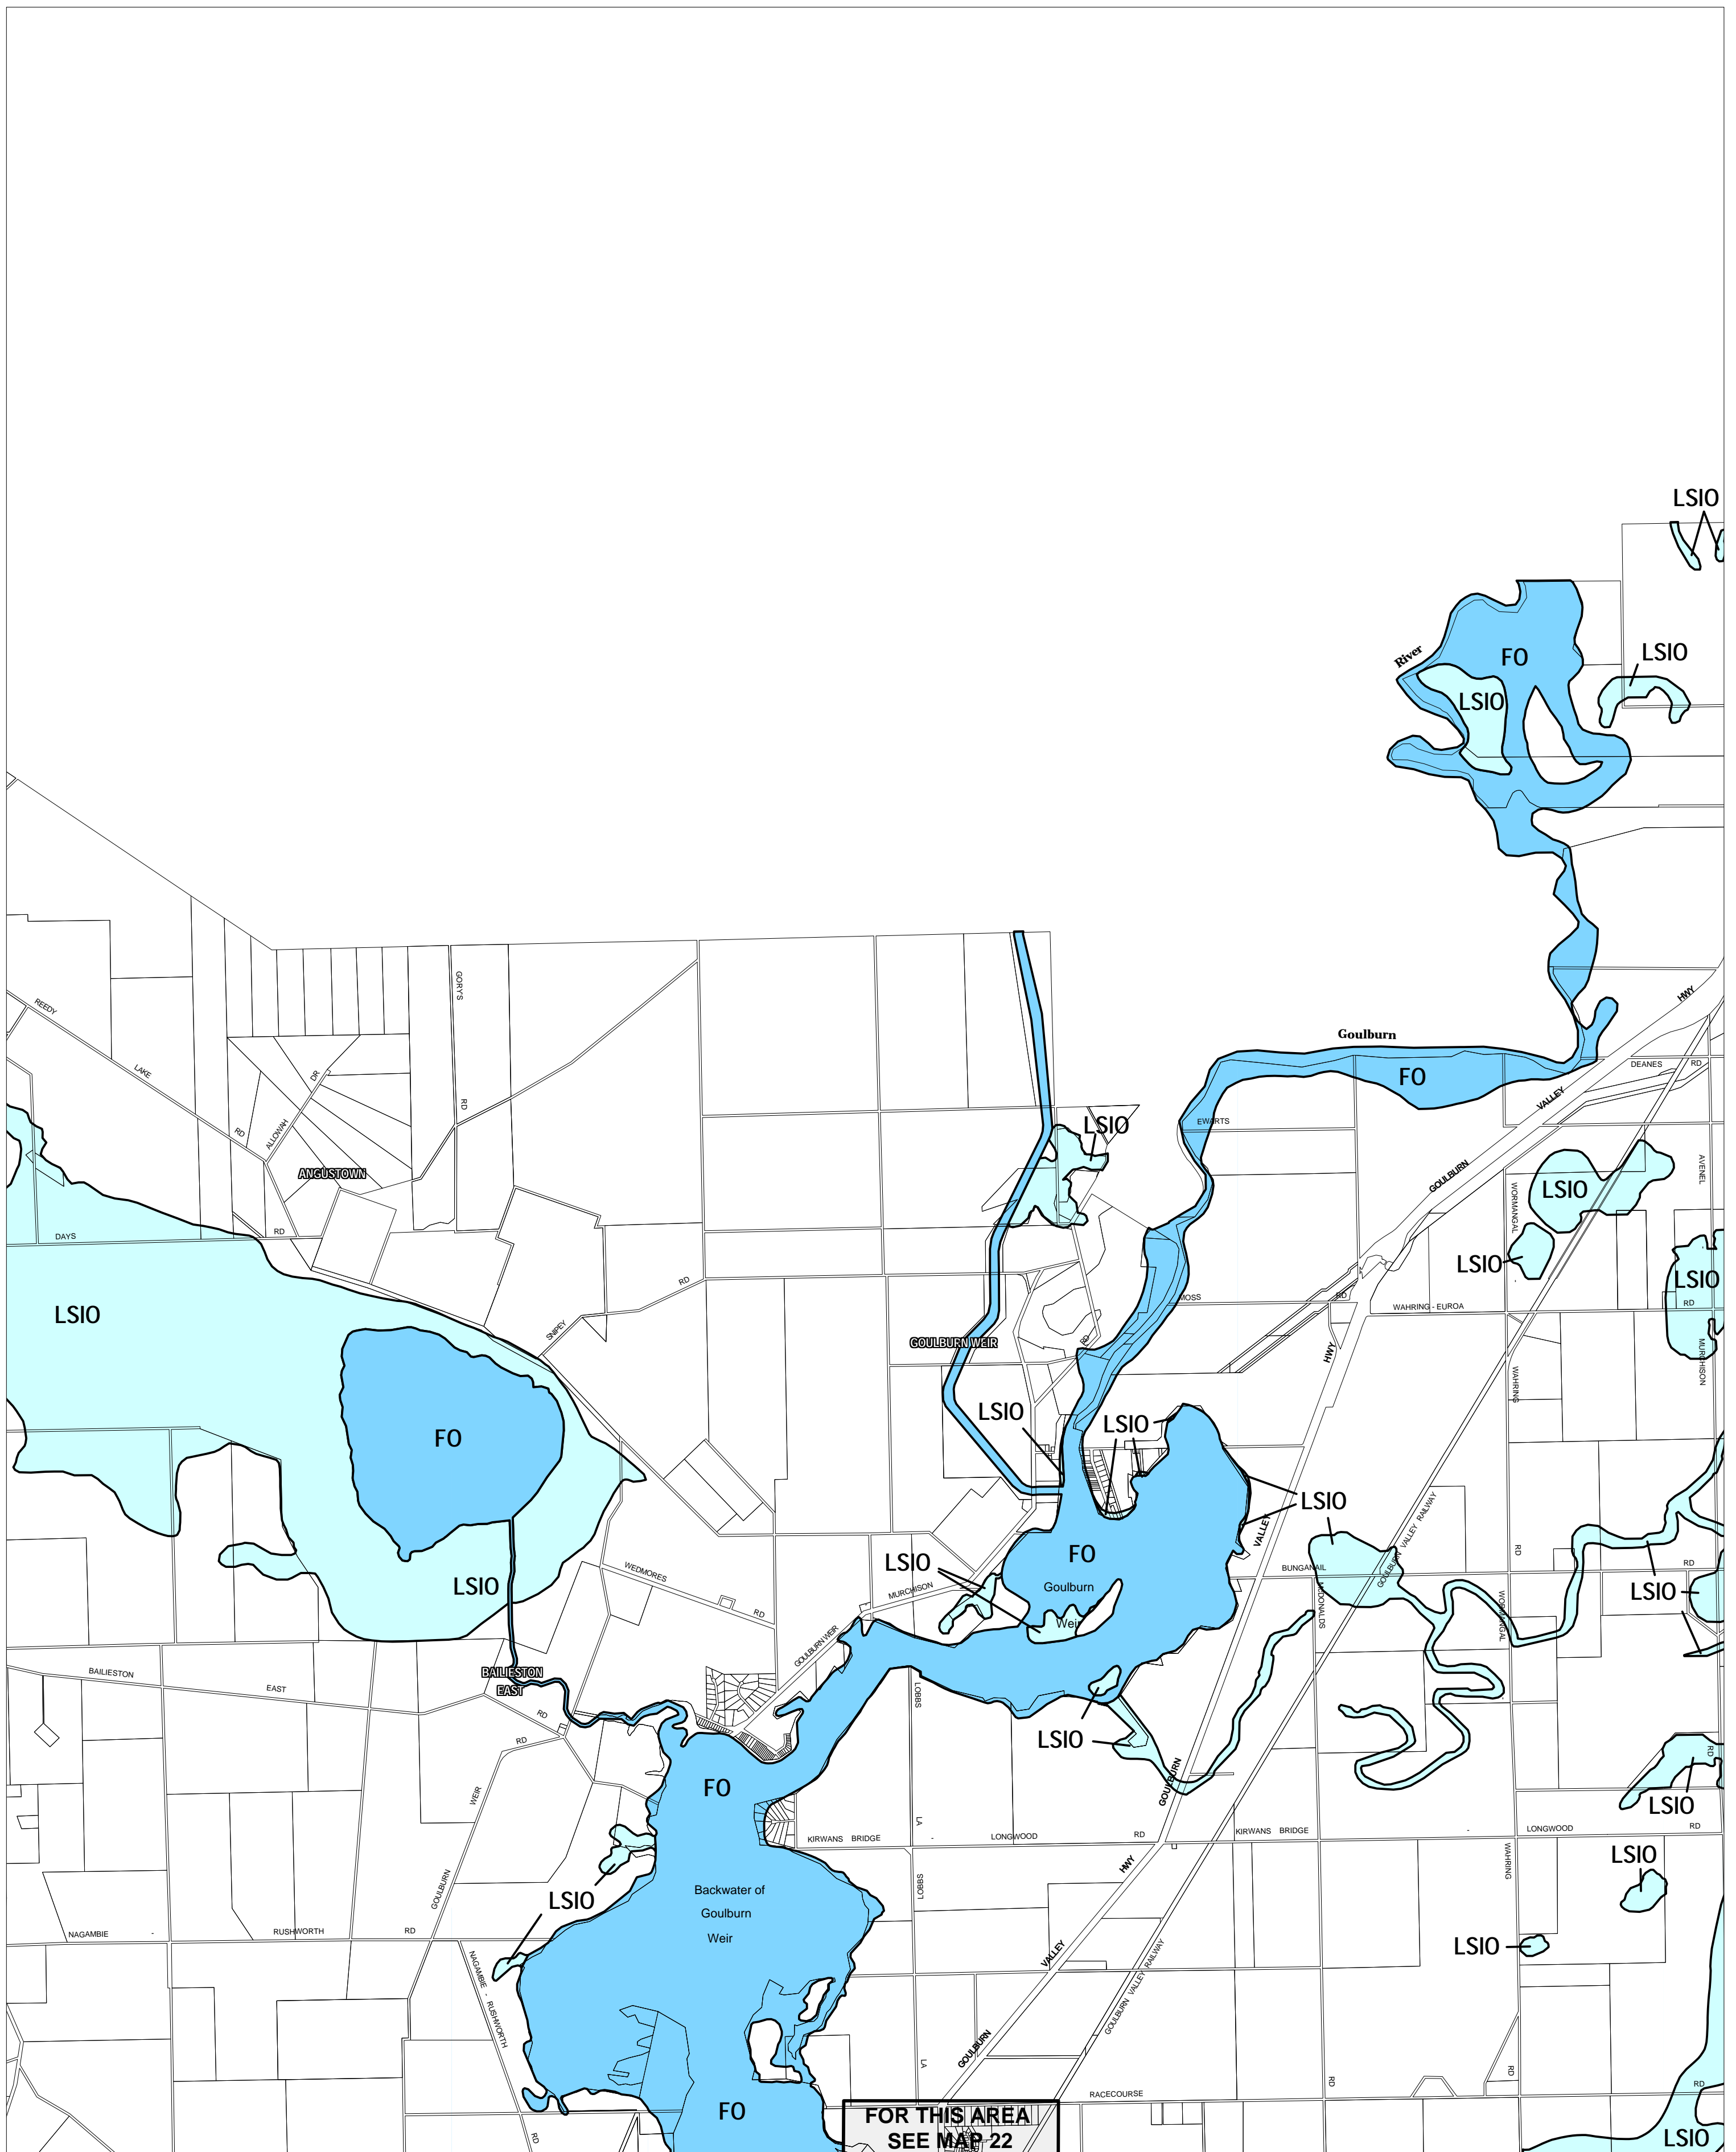

STRATHBOGIE PLANNING SCHEME - LOCAL PROVISION

AUSTRALIAN MAP GRID ZONE 55

Amendment C14
Printed: 12/4/2006

INDEX TO ADJOINING METRIC SERIES MAP