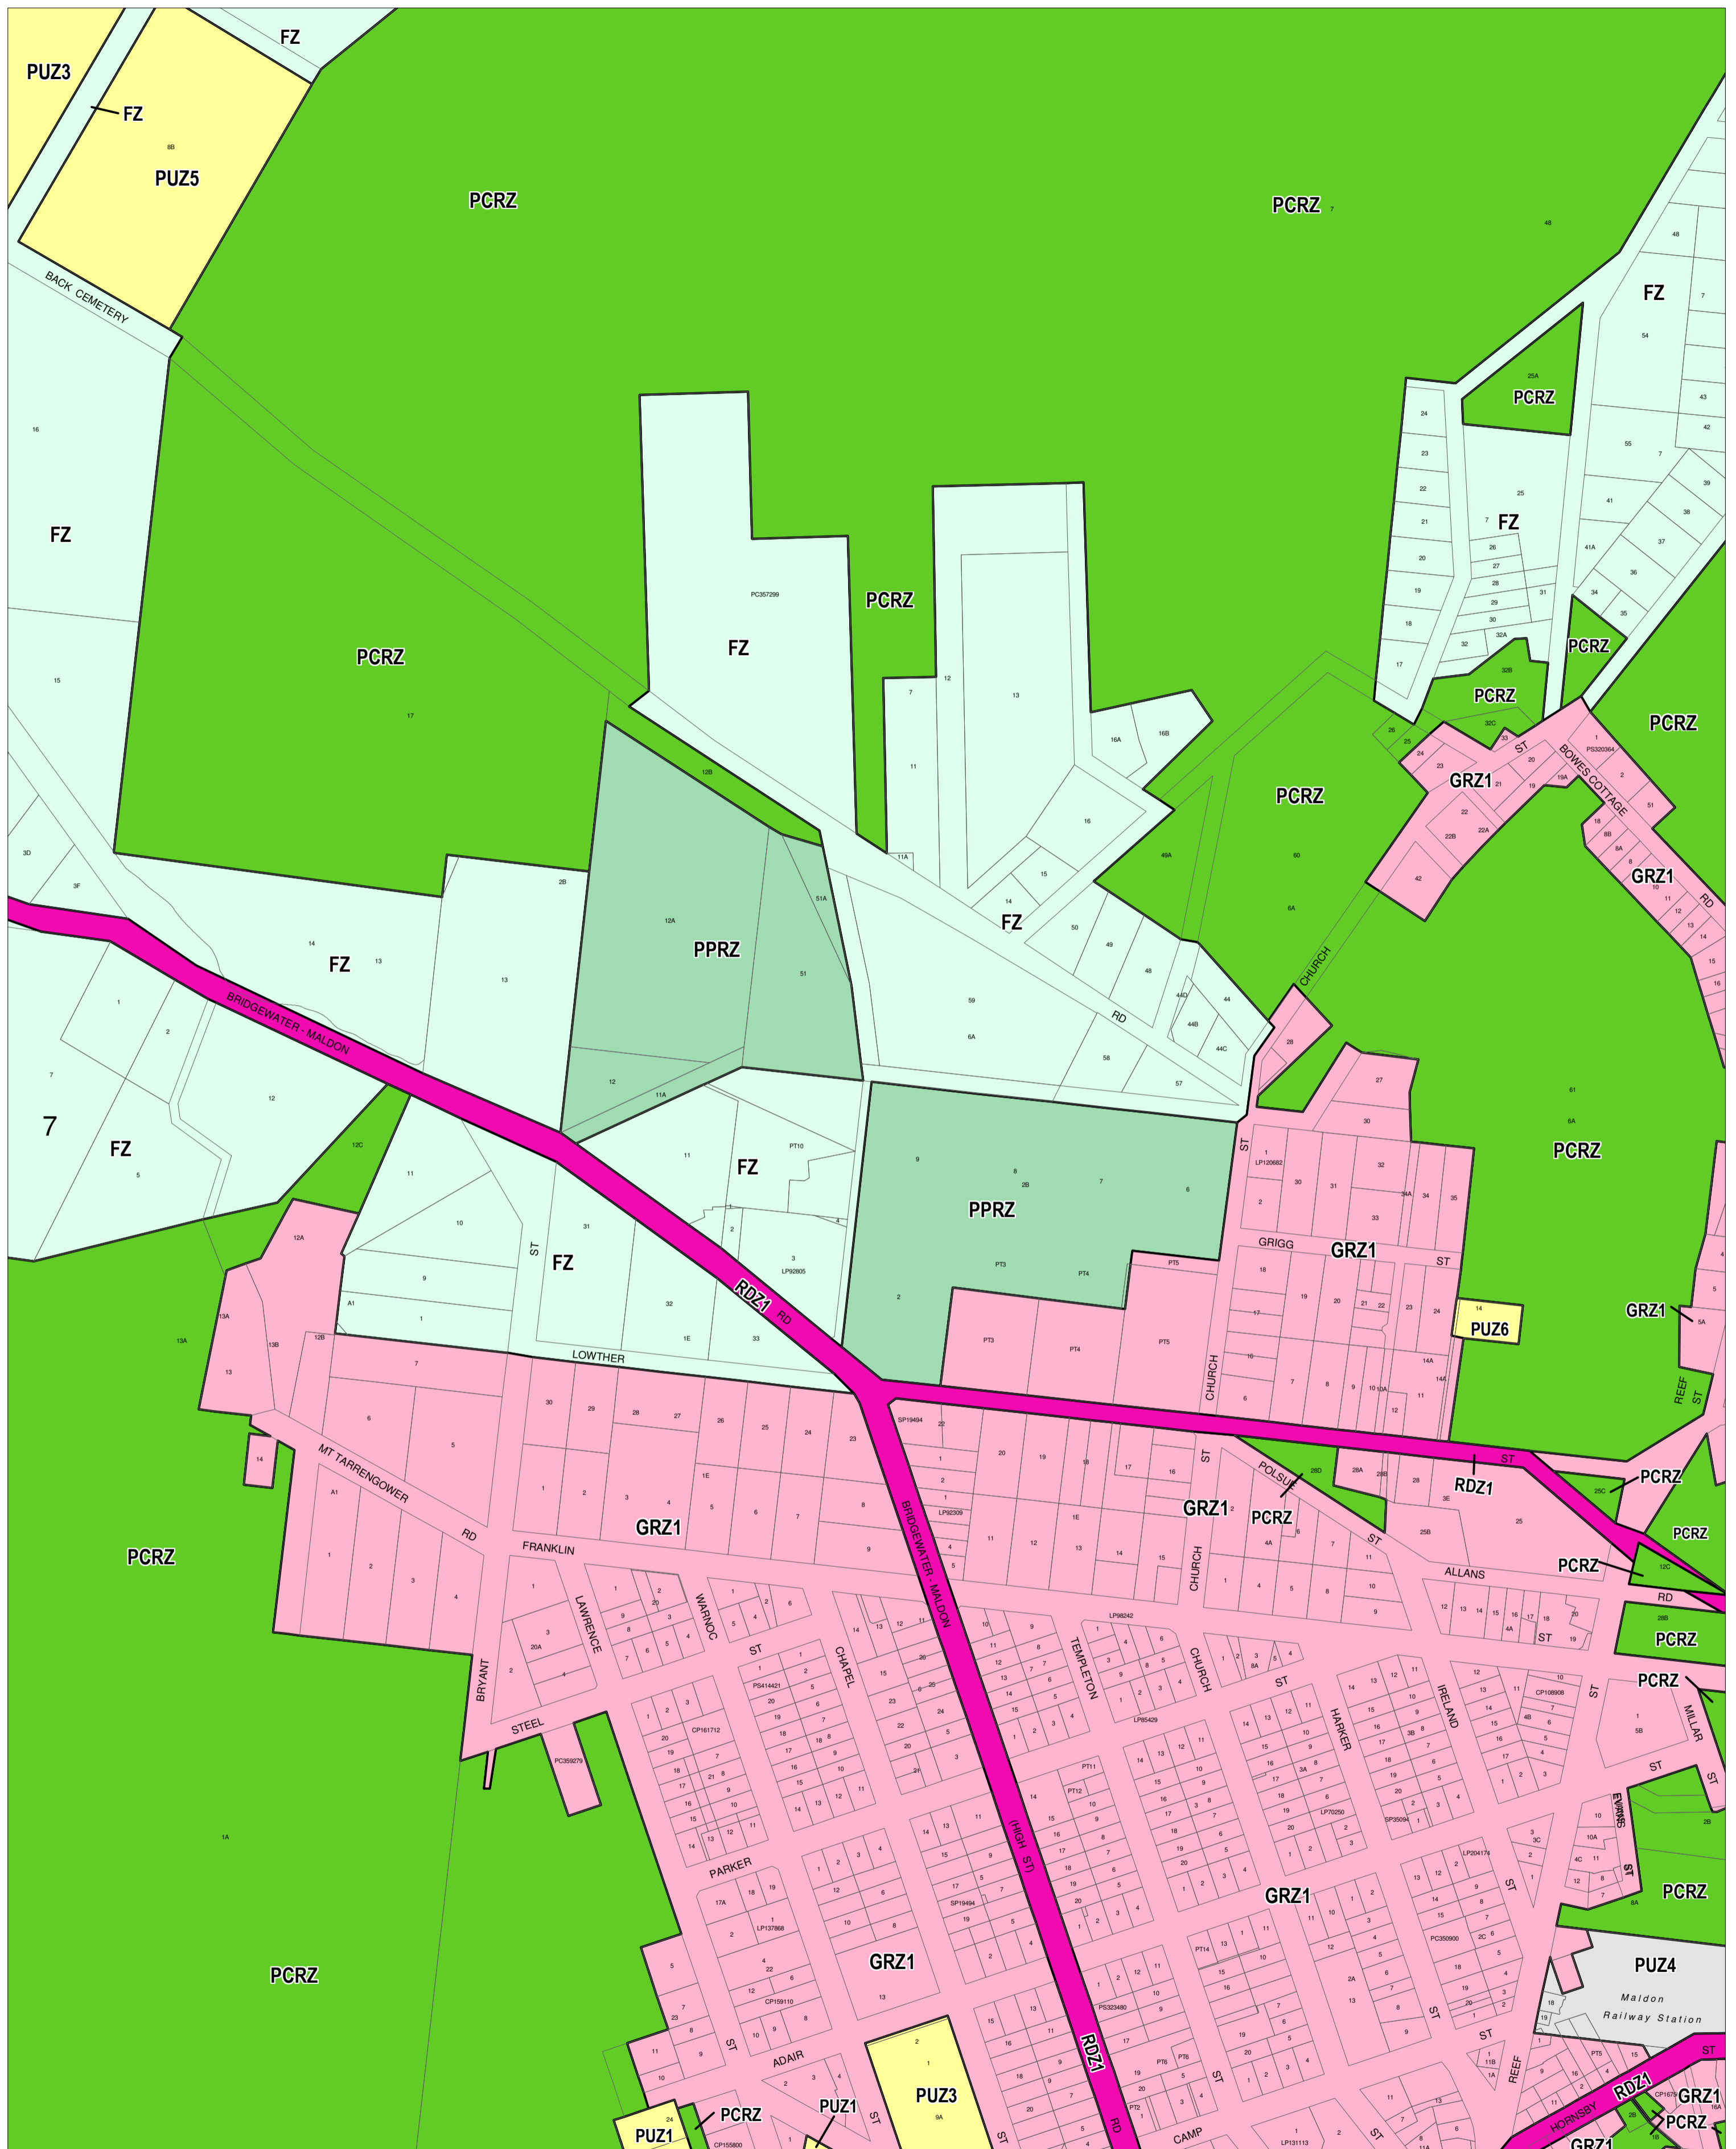

MOUNT ALEXANDER PLANNING SCHEME - LOCAL PROVISION

Public Land		Public Use Zone - Transport	
PCRZ	Public Conservation And Resource Zone	PUZ4	Public Use Zone - Transport
PPRZ	Public Park And Recreation Zone	RZD1	Road Zone - Category 1
PUZ5	Public Use Zone - Cemetery/crematorium	GRZ1	General Residential Zone - Schedule 1
PUZ3	Public Use Zone - Health And Community	FZ	Farming Zone
PUZ6	Public Use Zone - Local Government		
PUZ1	Public Use Zone - Service And Utility