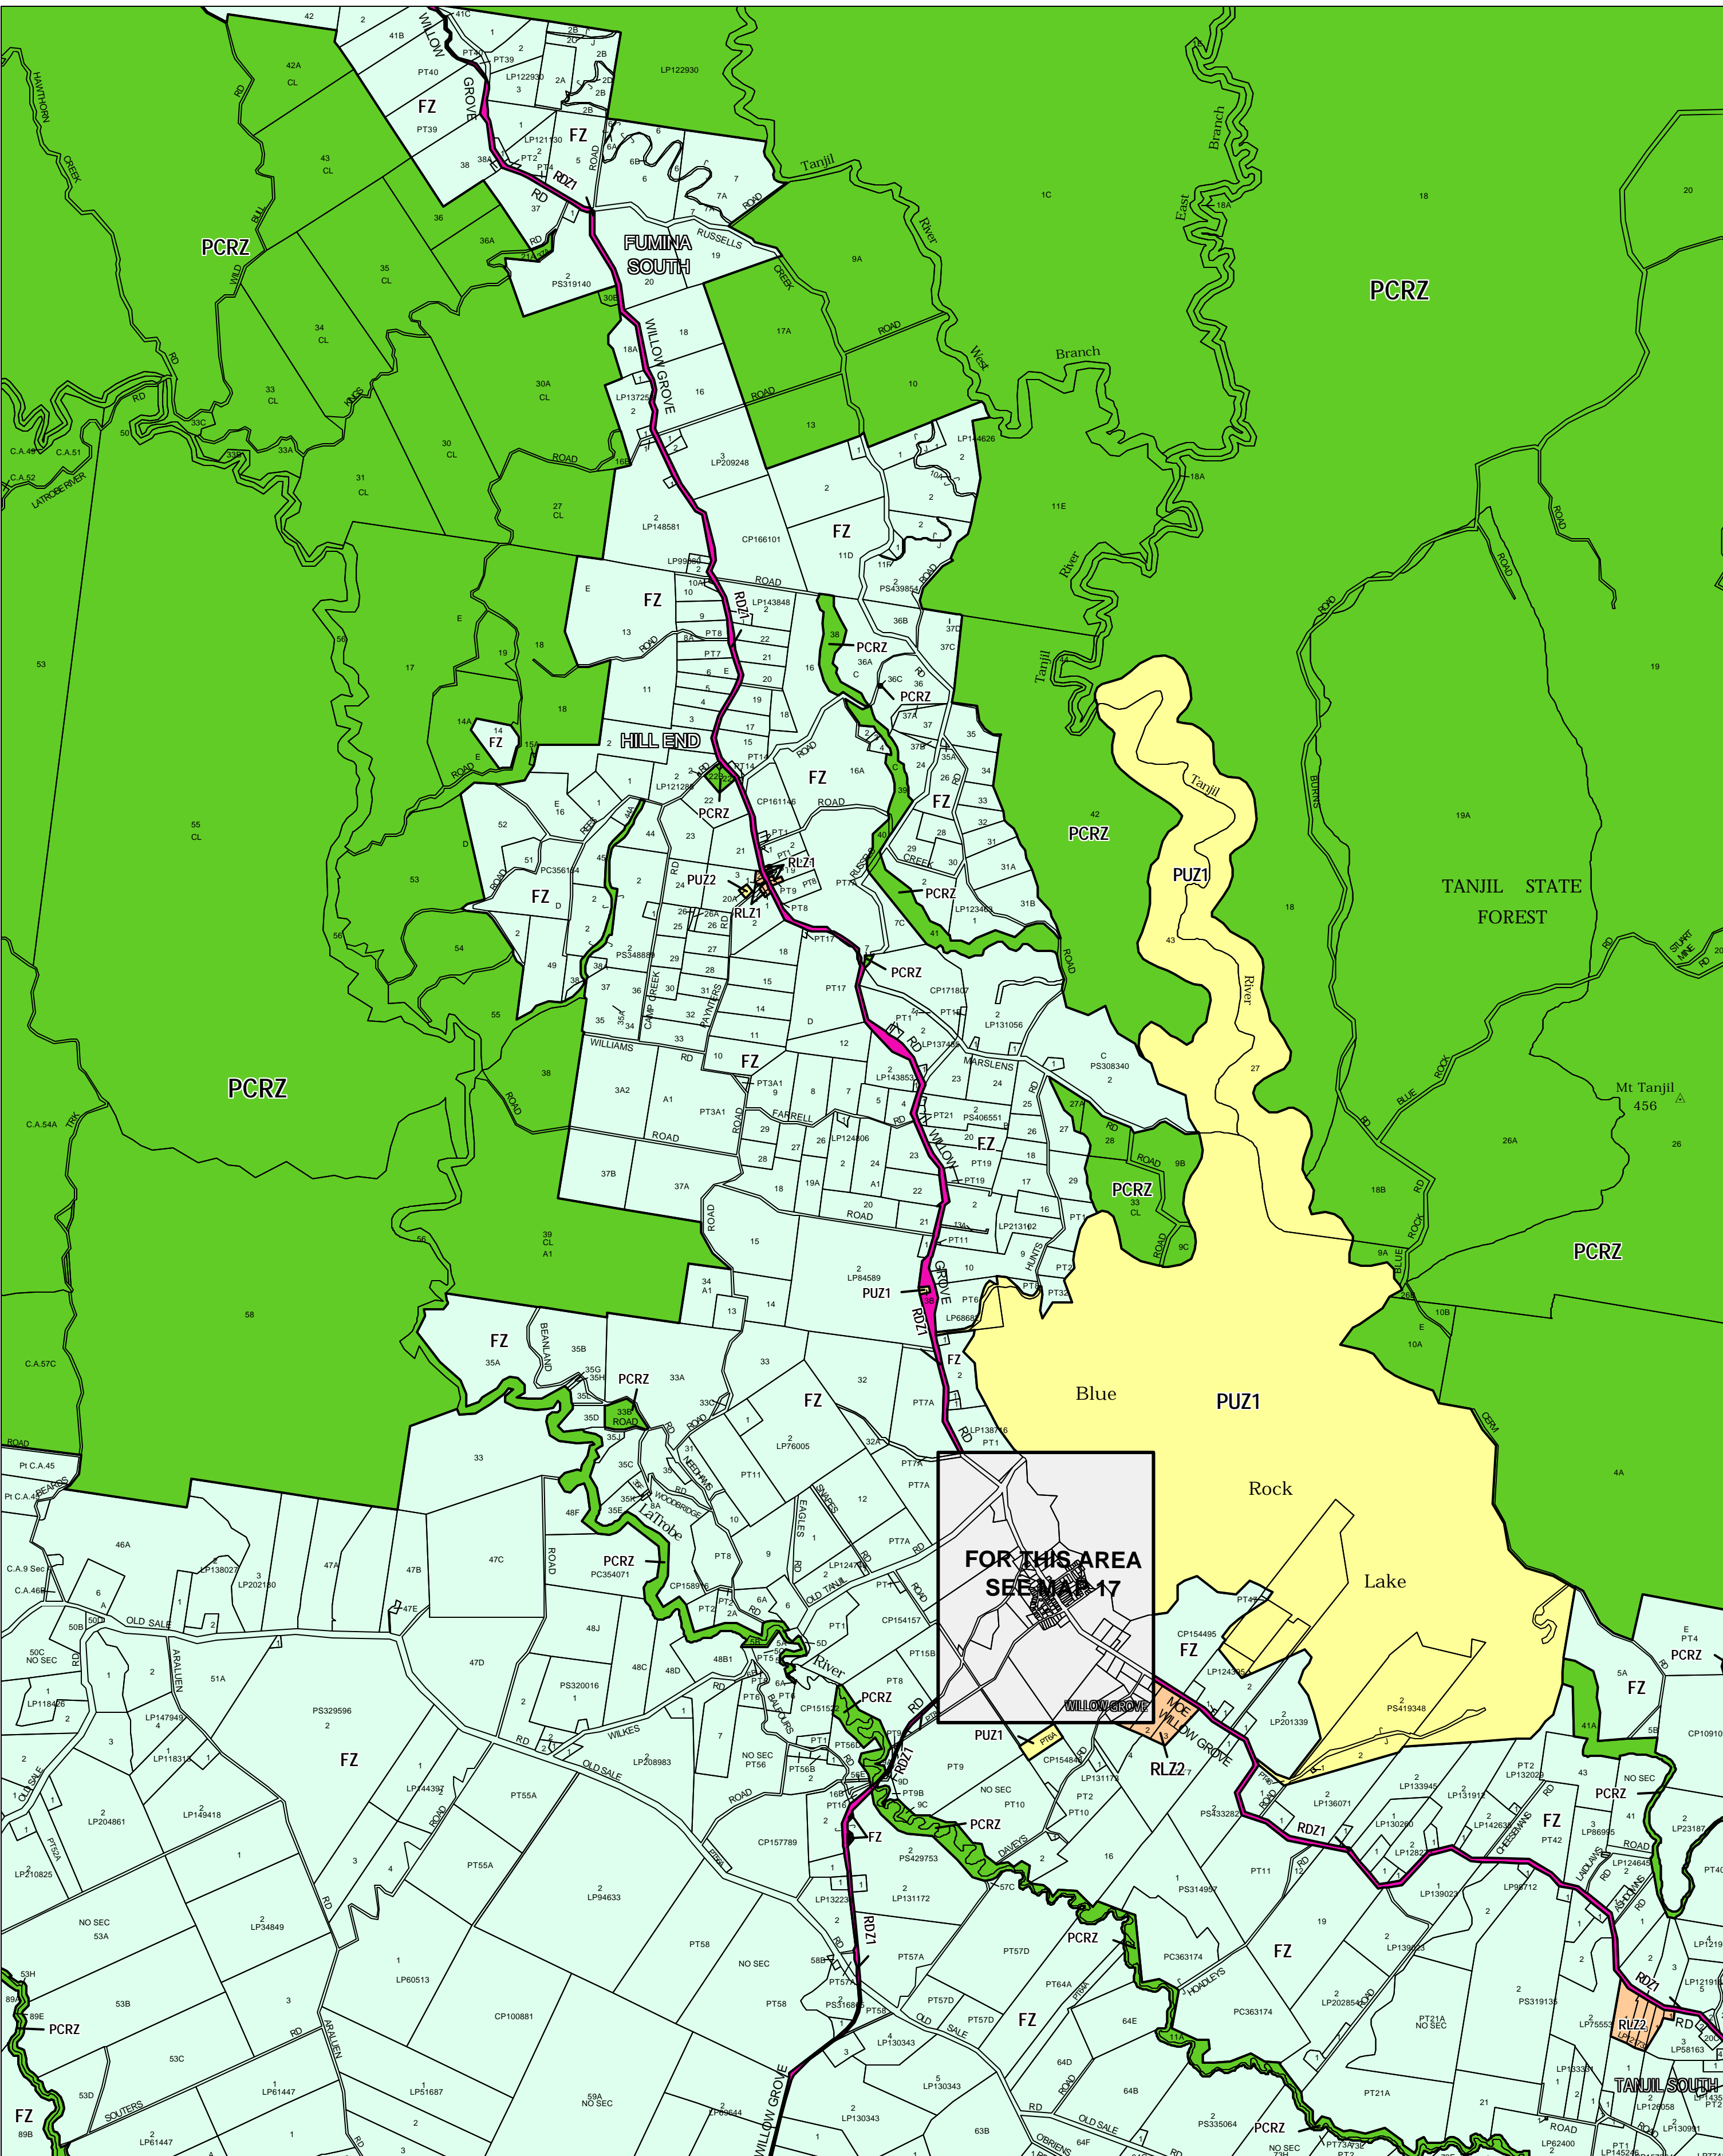

BAW BAW PLANNING SCHEME - LOCAL PROVISION

Public Land	
	Public Conservation And Resource Zone
	Public Use Zone - Education
	Public Use Zone - Service And Utility
	Road Zone - Category 1
Rural	
	Farming Zone
	Rural Living Zone - Schedule 1
	Rural Living Zone - Schedule 2

AUSTRALIAN MAP GRID ZONE 55

Printed: 8/22/2010

AMENDMENT C44 PT1

ZONES

MAP No 16