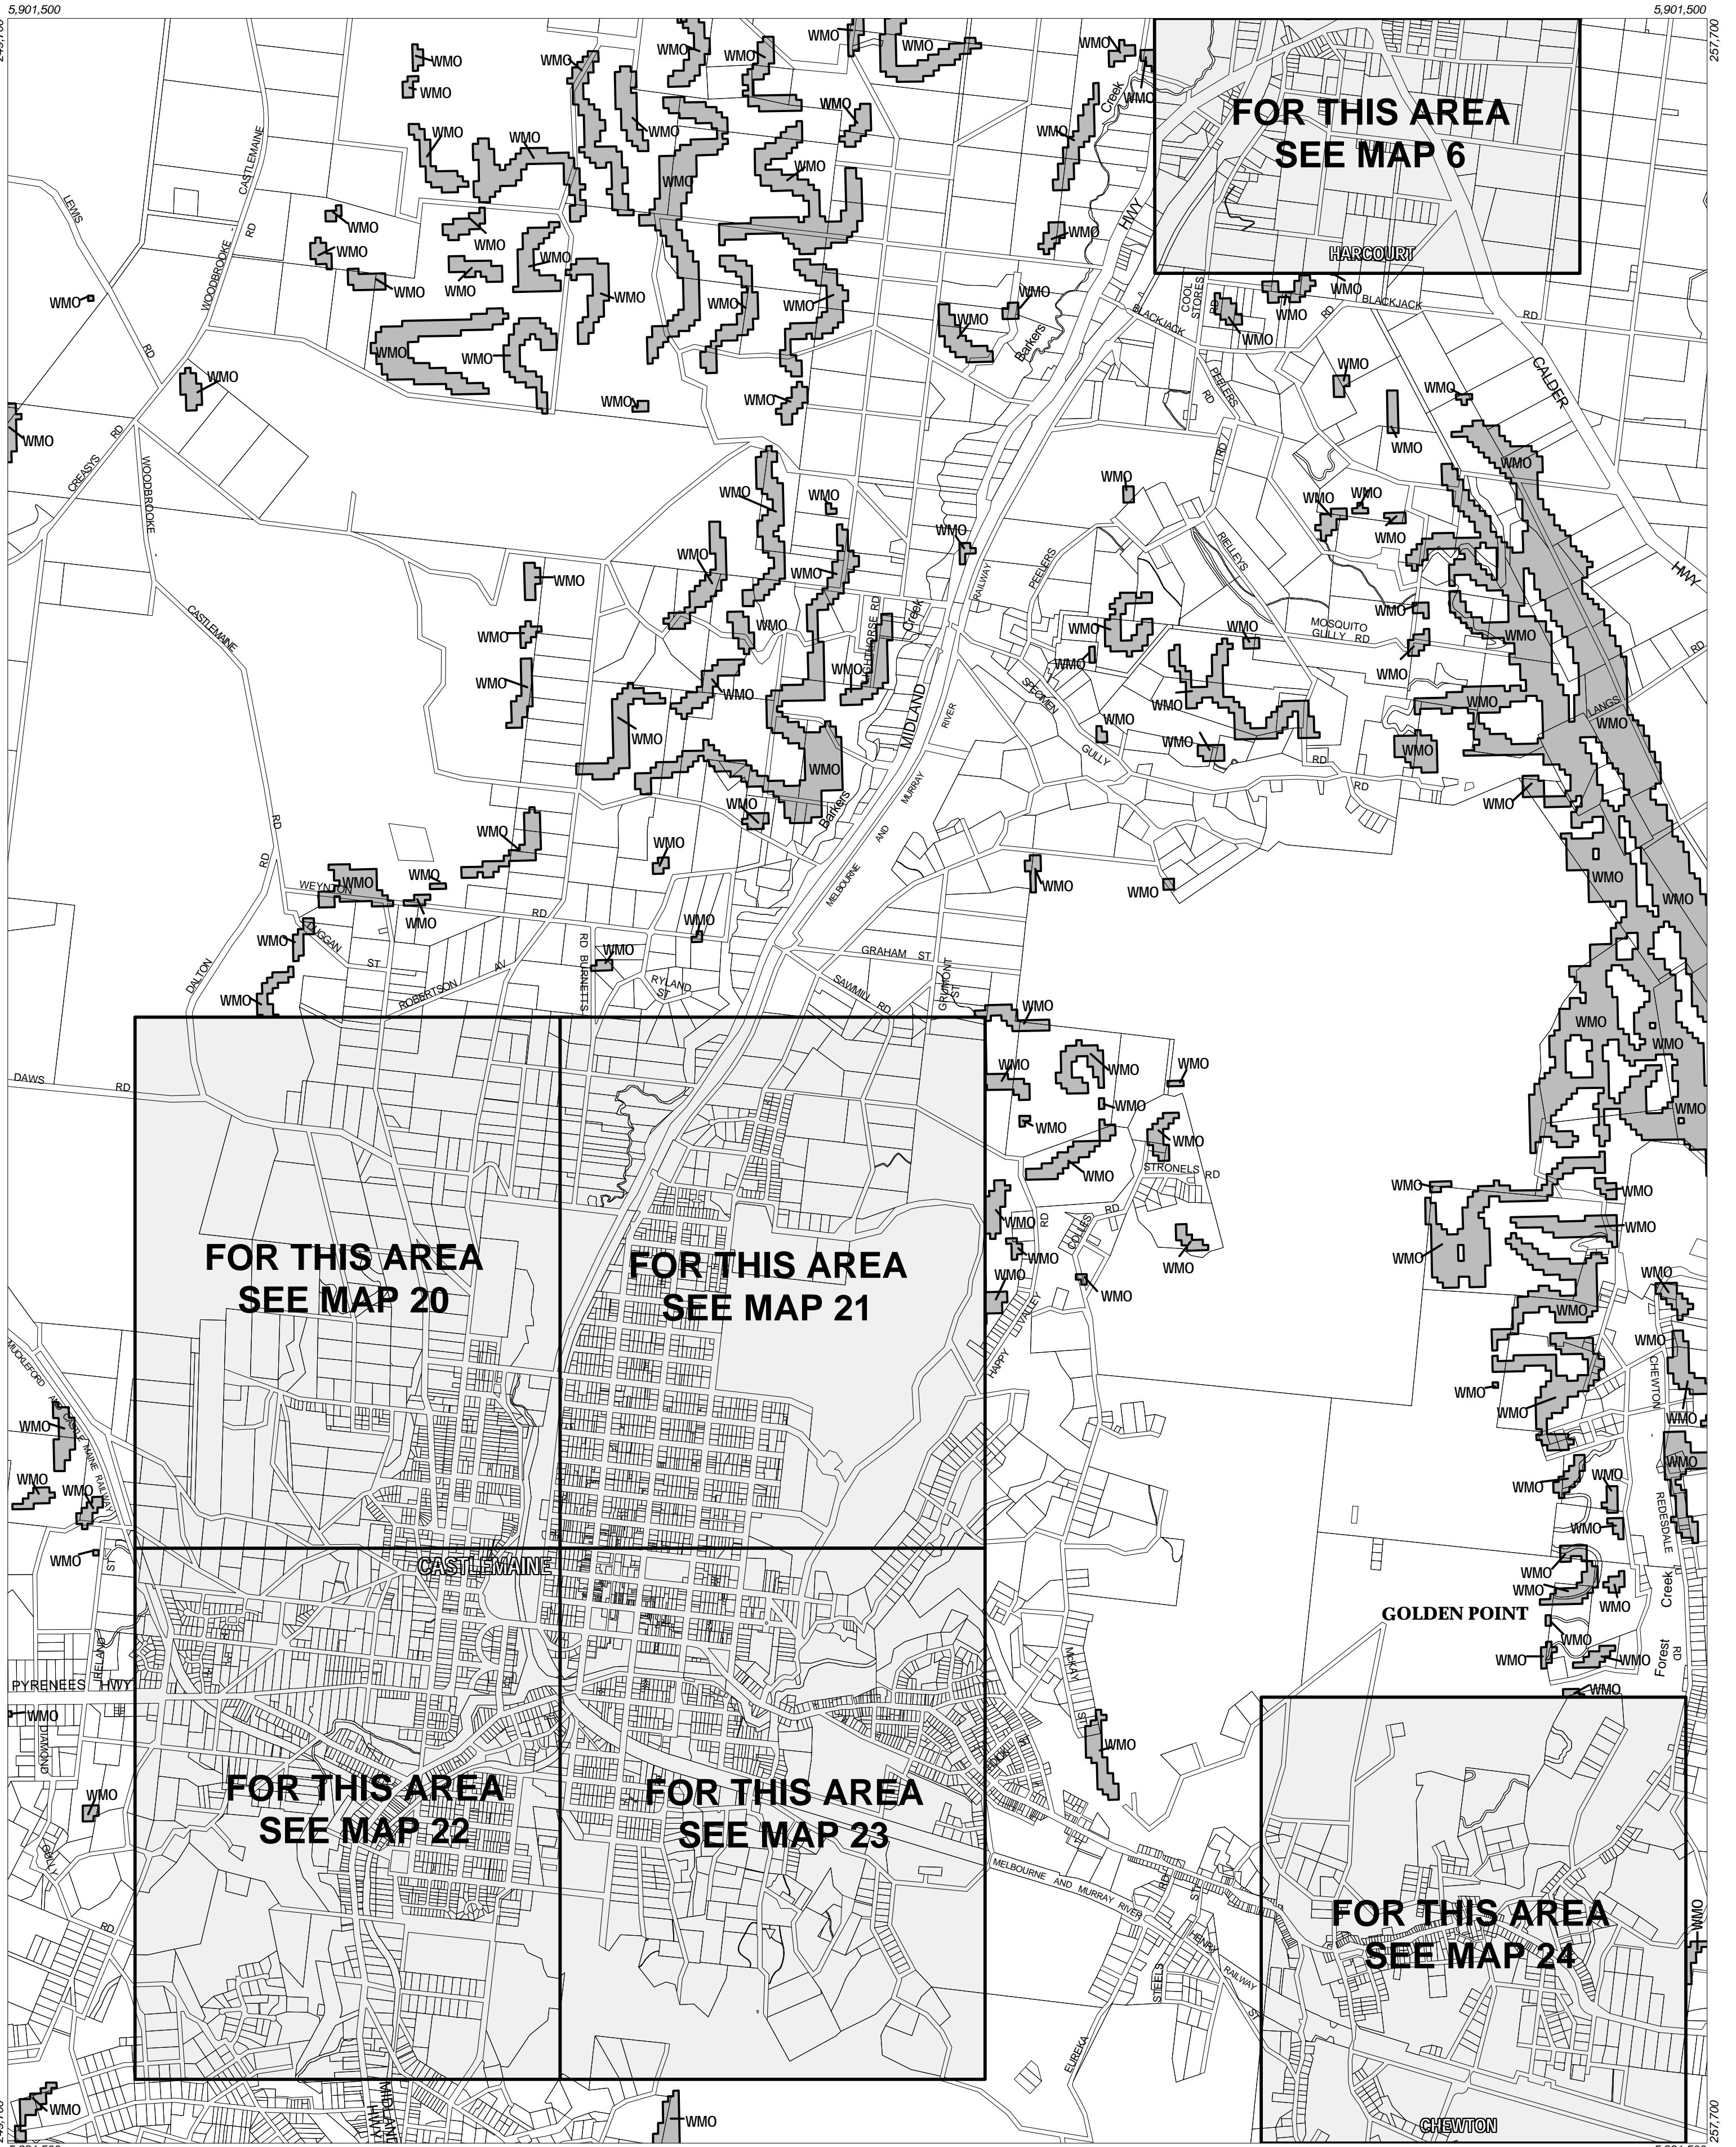

MOUNT ALEXANDER PLANNING SCHEME - LOCAL PROVISION

This publication is copyright. No part may be reproduced by any process except in accordance with the provisions of the Copyright Act. © State of Victoria.

Overlays
WMO Wildfire Management Overlay

500 1000 1500
AUSTRALIAN MAP GRID ZONE 55

Printed: 2/5/2003

1	2	3	4	5	6	7	8	9
10	11	12	13	14	15	16	17	18
19	20	21	22	23	24	25	26	27
28	29	30	31	32	33	34	35	36
37	38	39	40	41