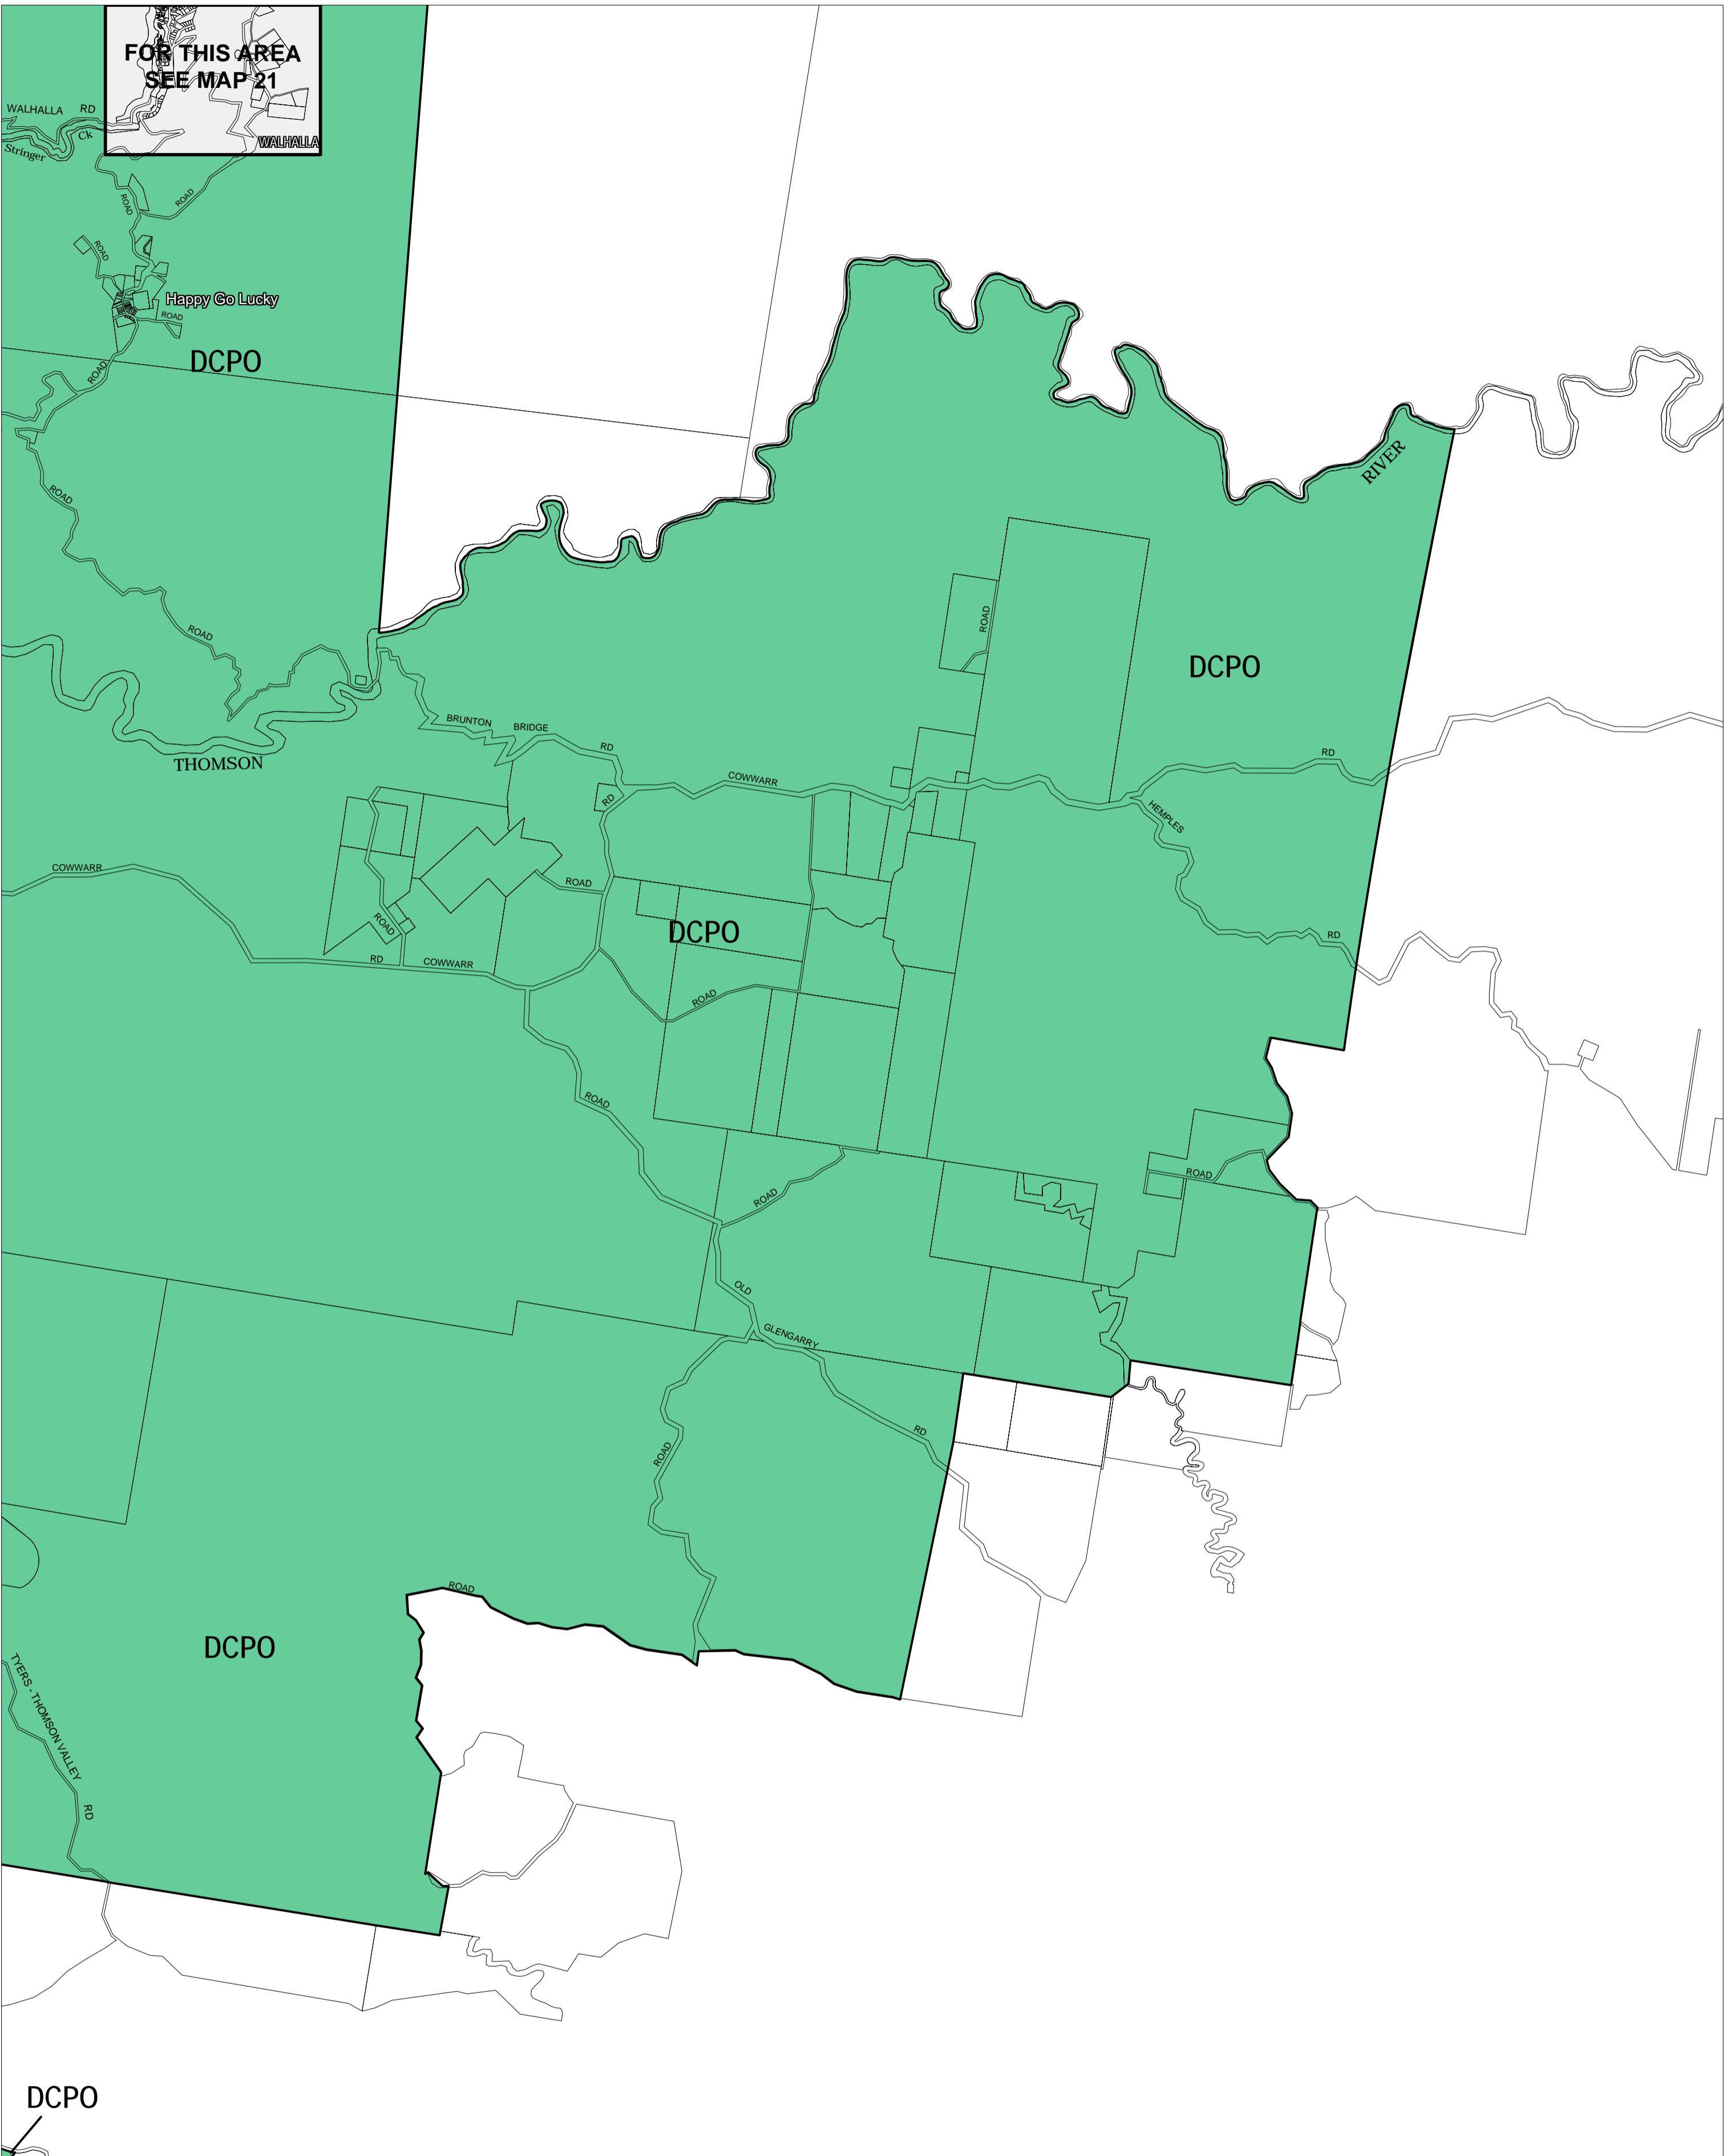

BAW BAW PLANNING SCHEME - LOCAL PROVISION

Overlays

- DCPO Development Contributions Plan Overlay

AUSTRALIAN MAP GRID ZONE 55

INDEX TO ADJOINING METRIC SERIES MAP

Printed: 12/5/2008

AMENDMENT C47 PART 1