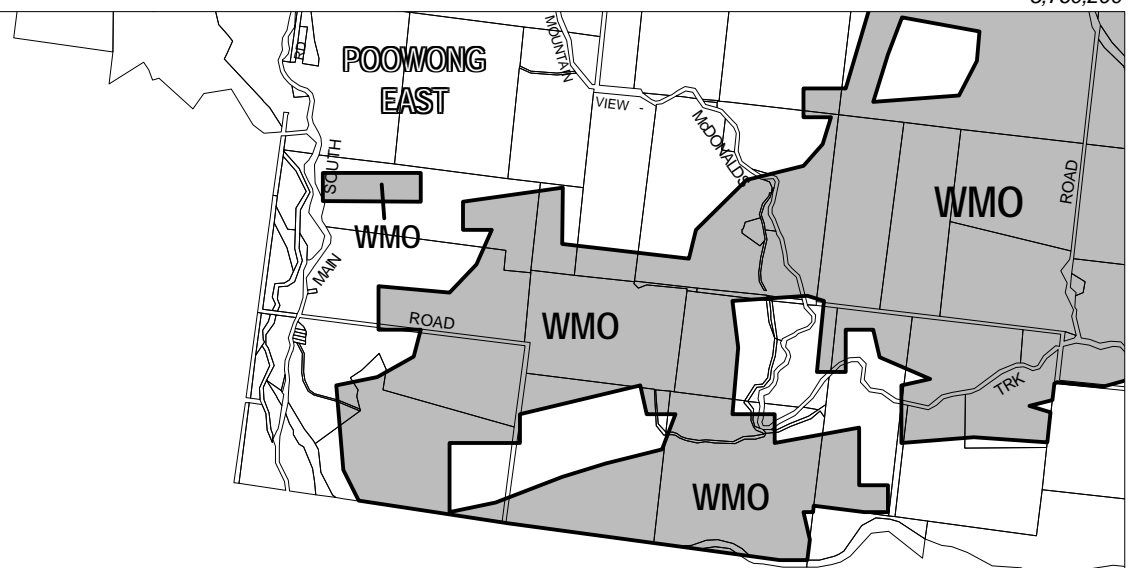

BAW BAW PLANNING SCHEME - LOCAL PROVISION

5,760,290

5,760,290

386,135

402,135

5,740,290

5,740,290

Overlays	
	Wildfire Management Overlay

This publication is copyright. No part may be reproduced by any process except in accordance with the provisions of the Copyright Act. © State of Victoria.

This map should be read in conjunction with additional Planning Overlay Maps (if applicable) as indicated on the INDEX TO MAPS.