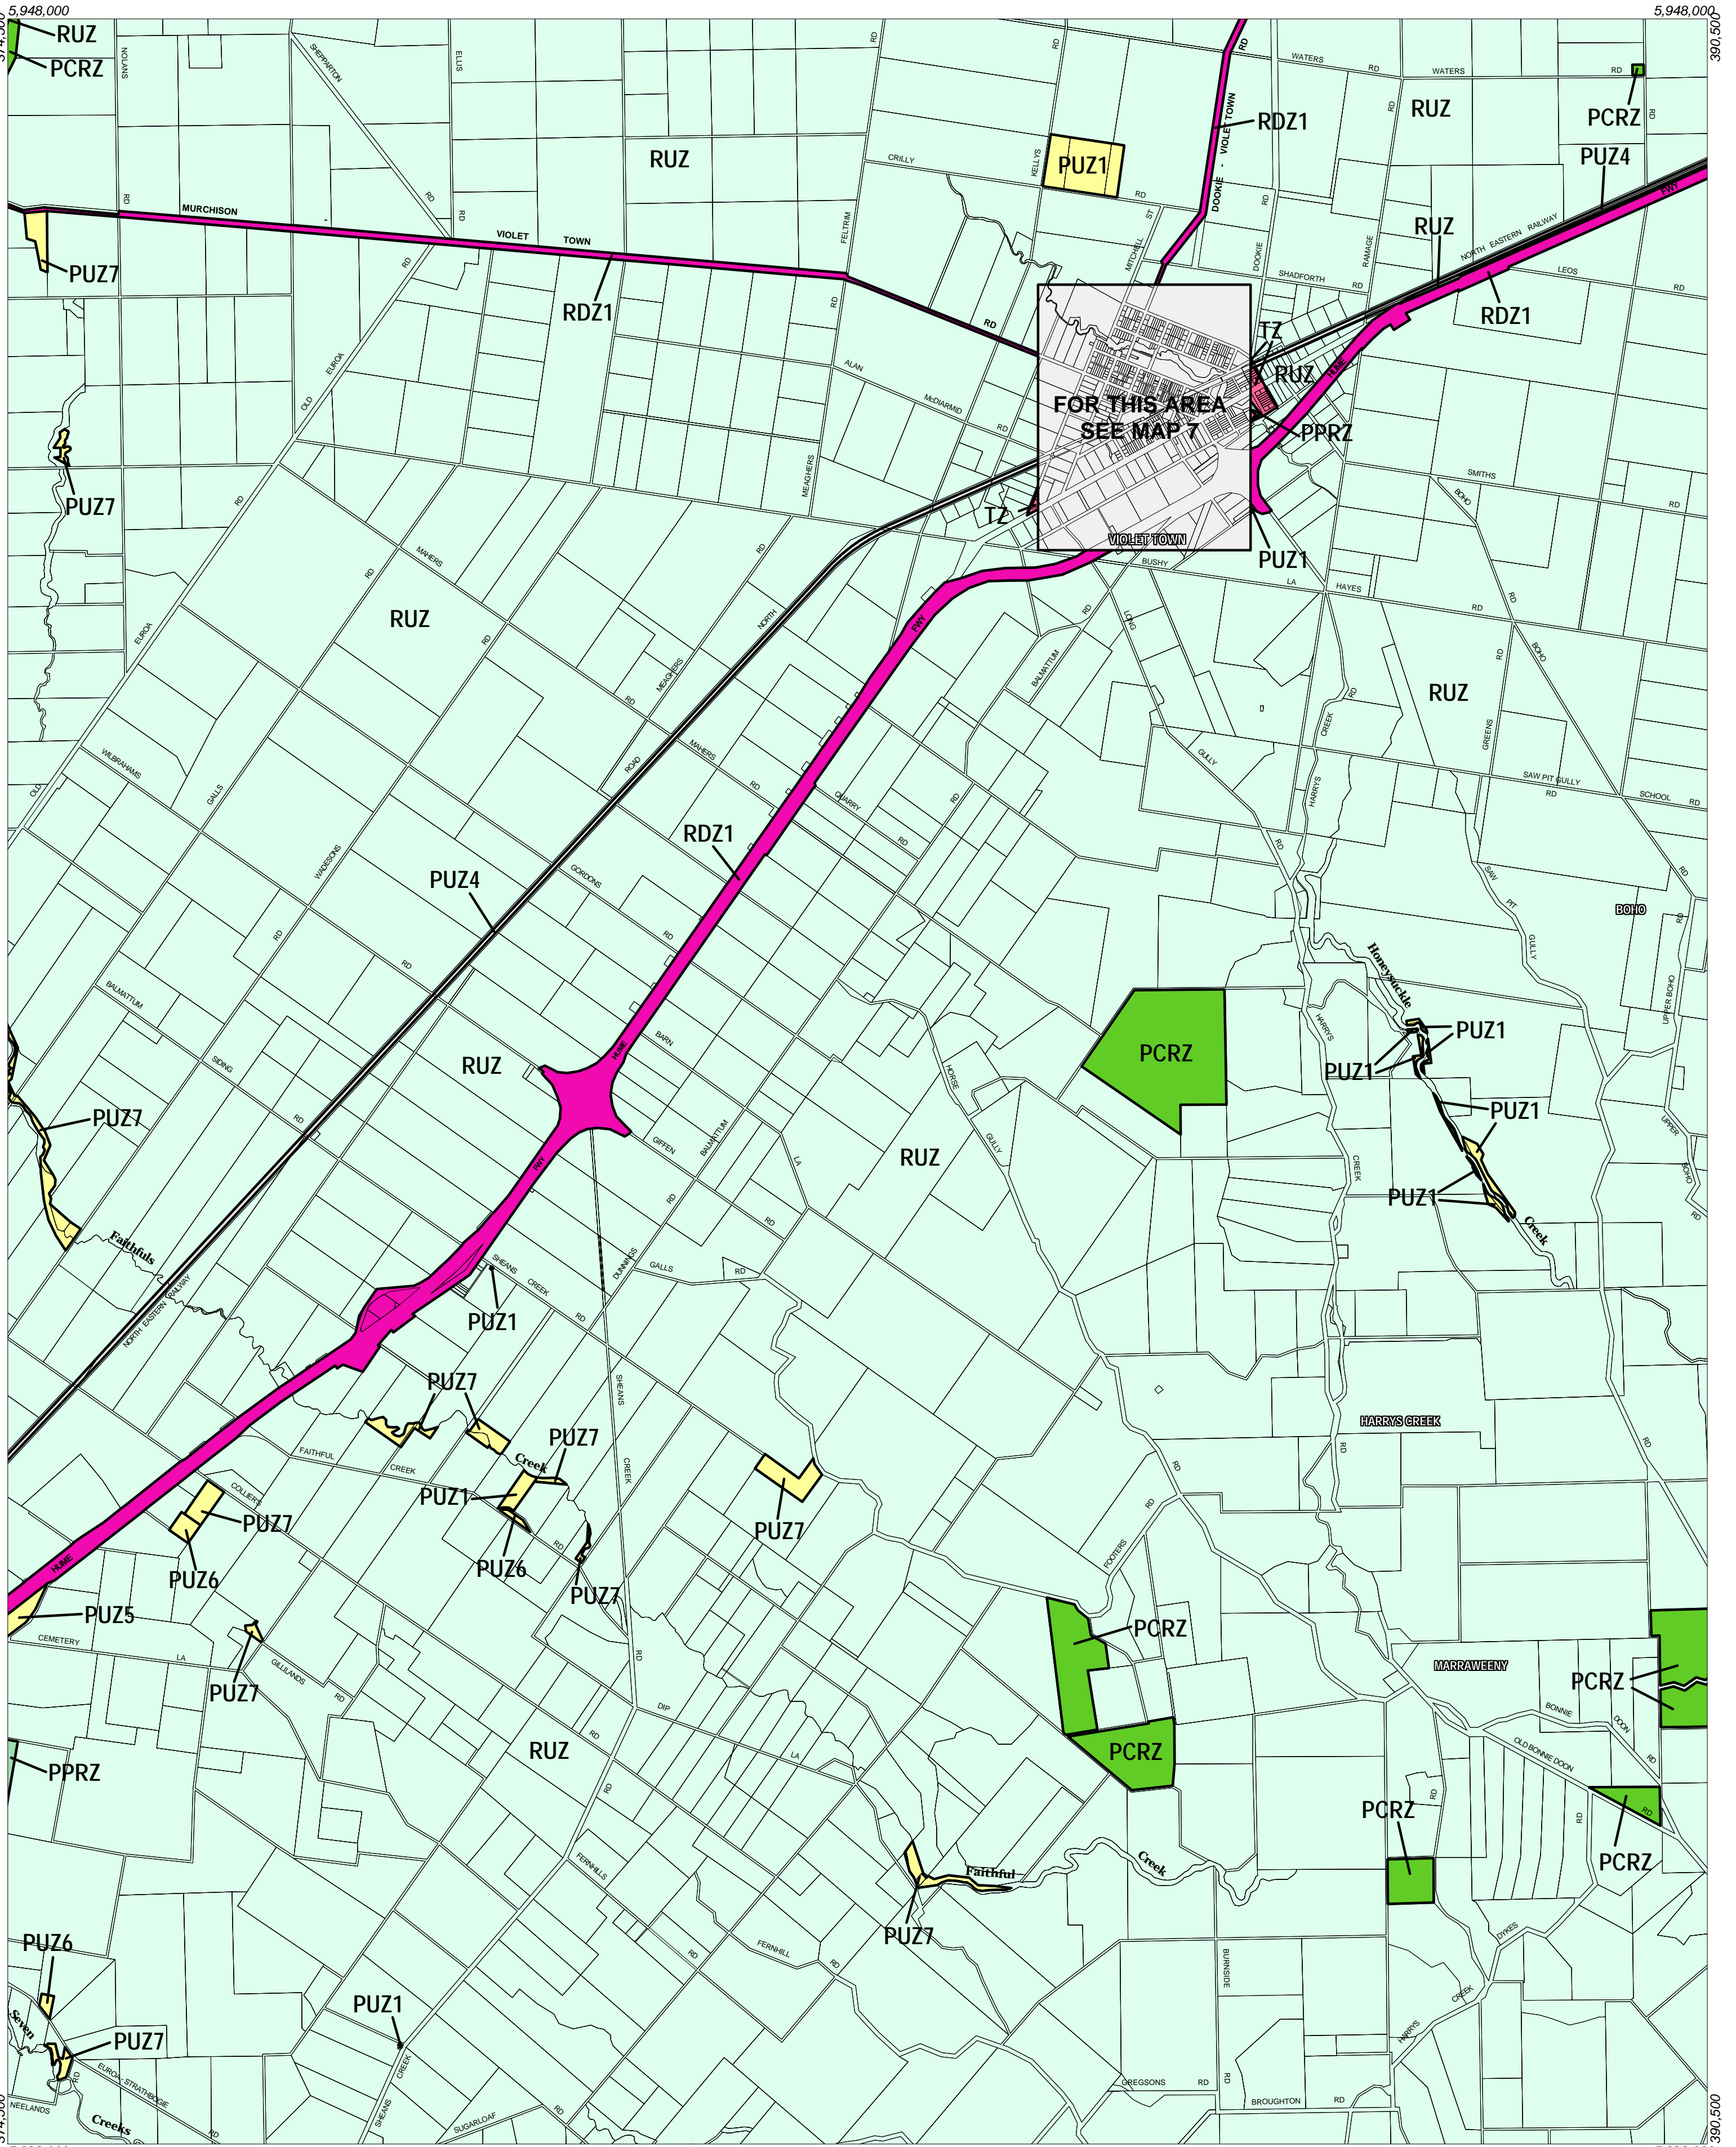

STRATHBOGIE PLANNING SCHEME - LOCAL PROVISION

Public Land	Residential
PCRZ Public Conservation And Resource Zone	TZ Township Zone
PPRZ Public Park And Recreation Zone	Ruz Rural Zone
PUZ5 Public Use Zone Cemetery/crematorium	
PUZ6 Public Use Zone Local Government	
PUZ7 Public Use Zone Other Public Use	
PUZ1 Public Use Zone Service And Utility	
PUZ4 Public Use Zone Transport	
RDZ1 Road Zone Category 1	

Amendment C18
Printed: 3/2/2005