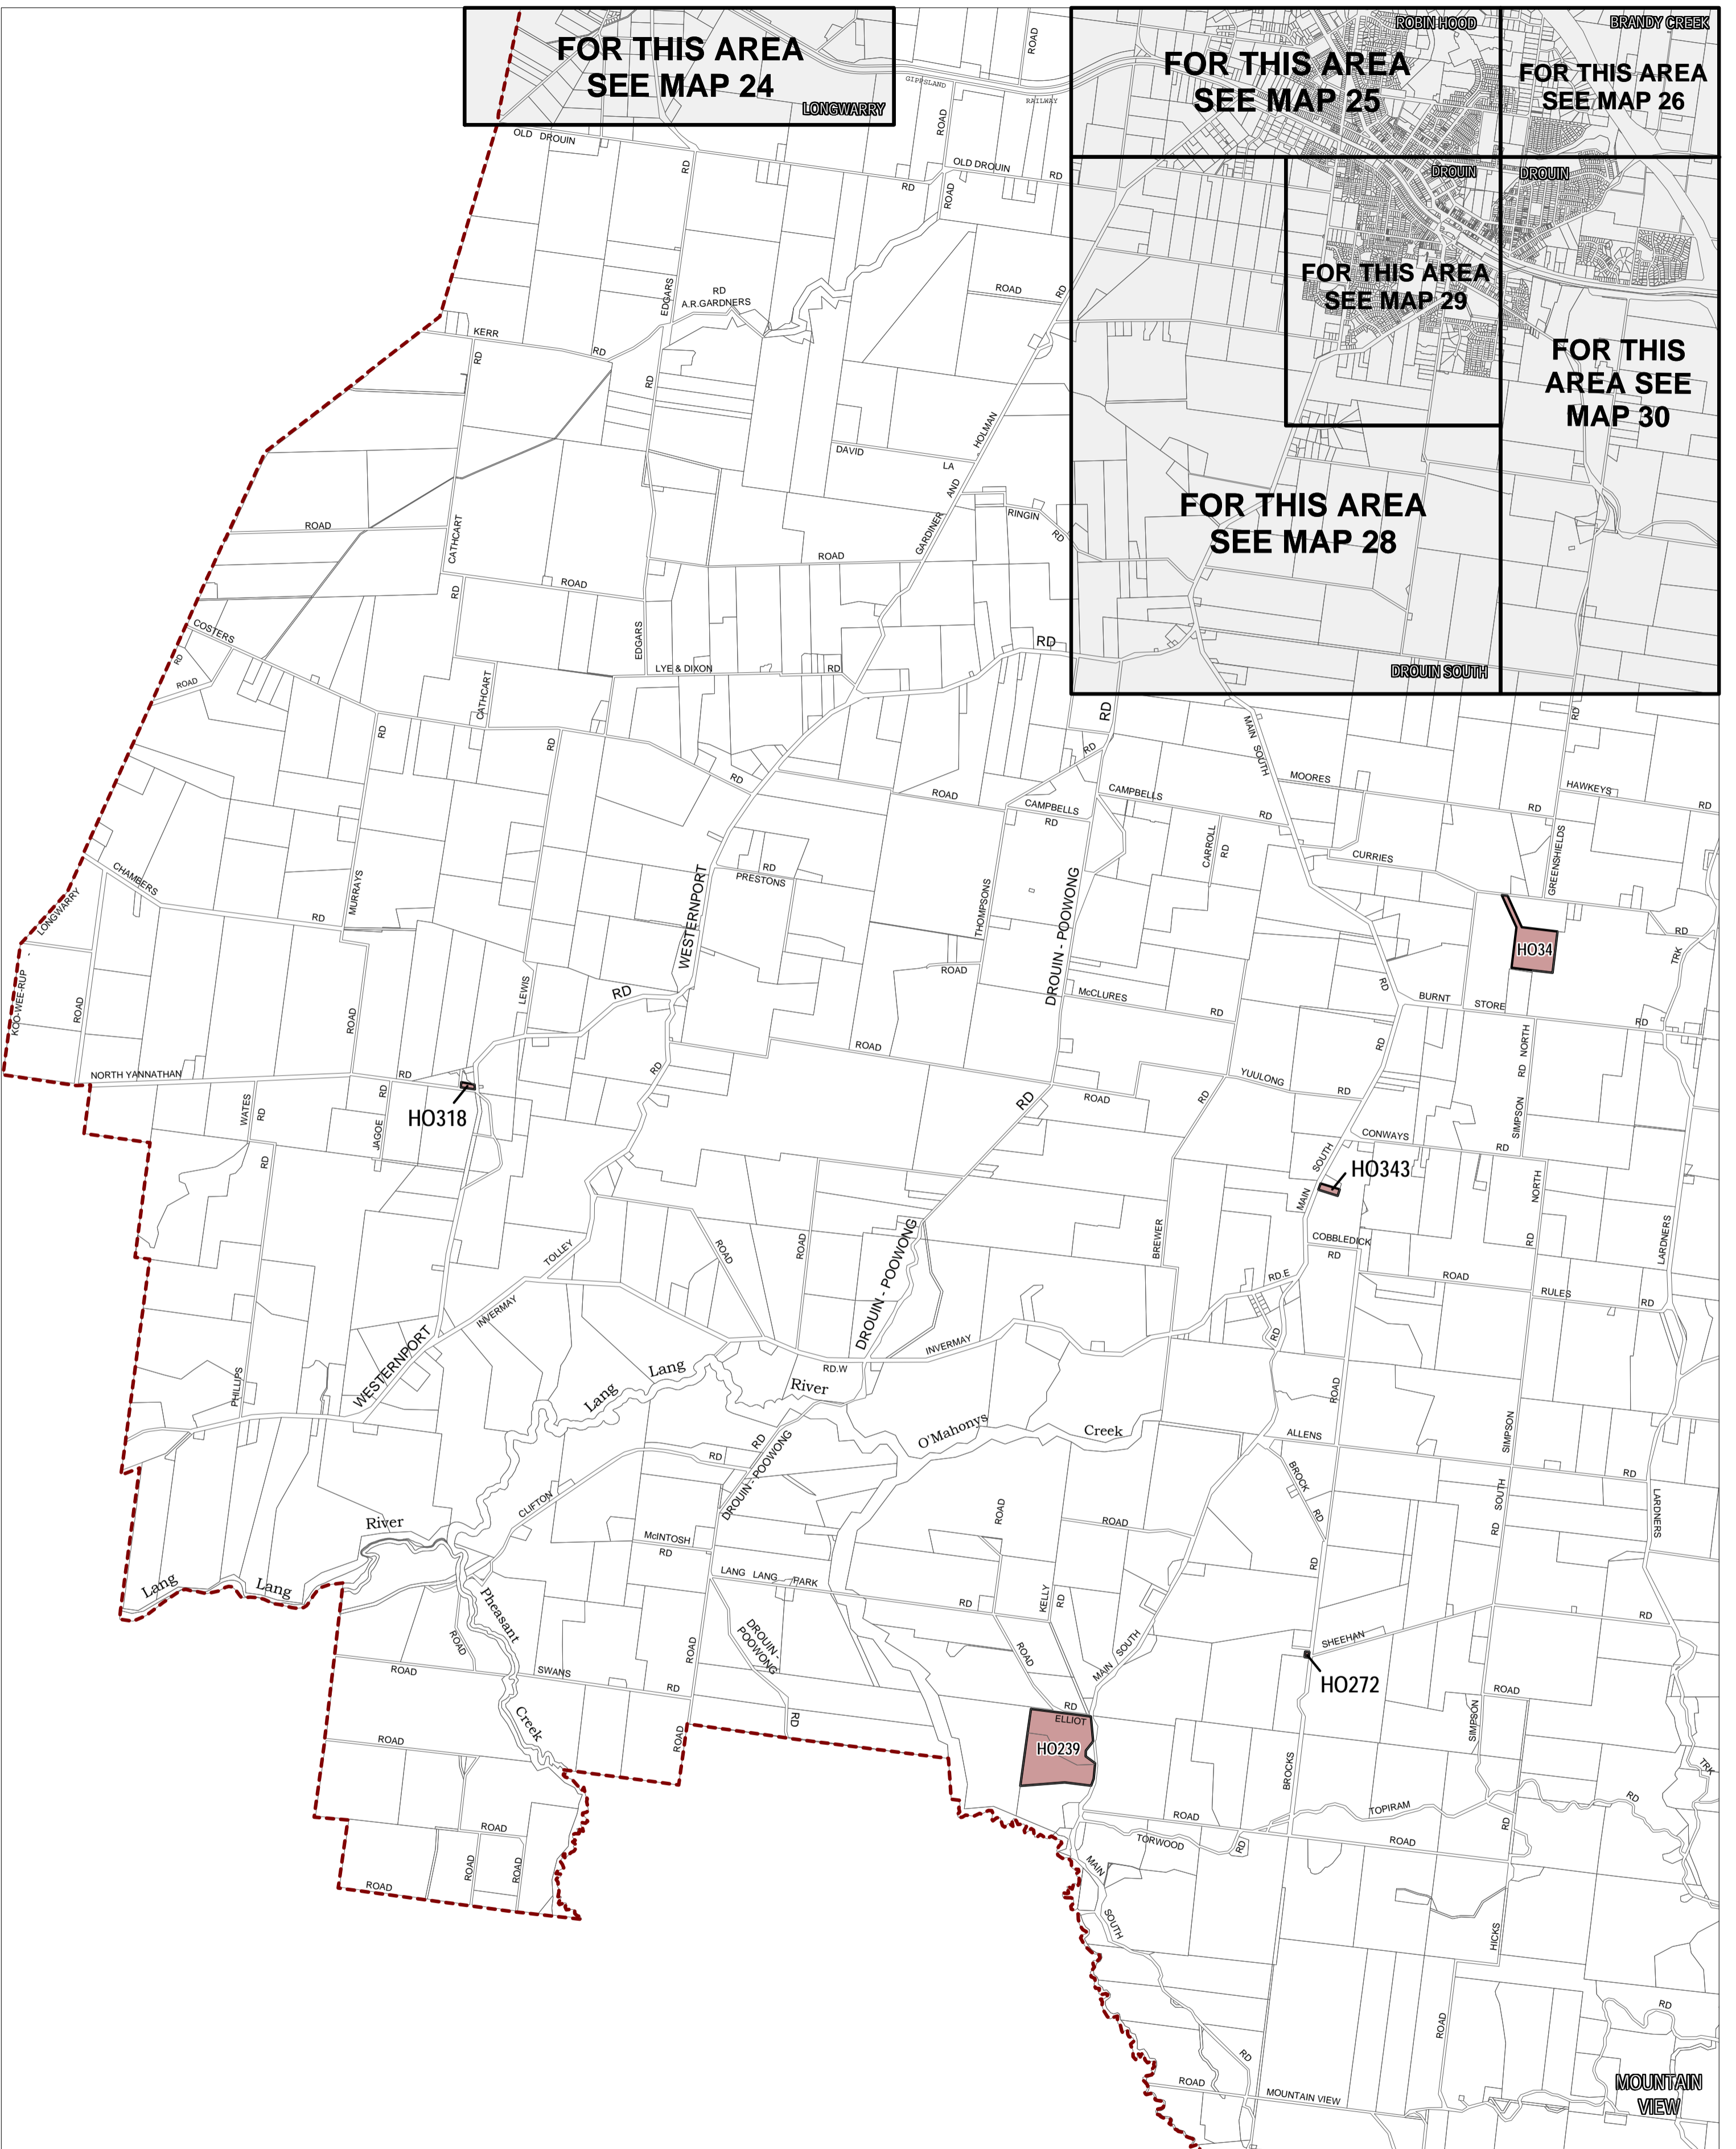

BAW BAW PLANNING SCHEME - LOCAL PROVISION

Overlays

- HO Heritage Overlay

HERITAGE OVERLAY

Printed: 2/7/2013

AMENDMENT C90