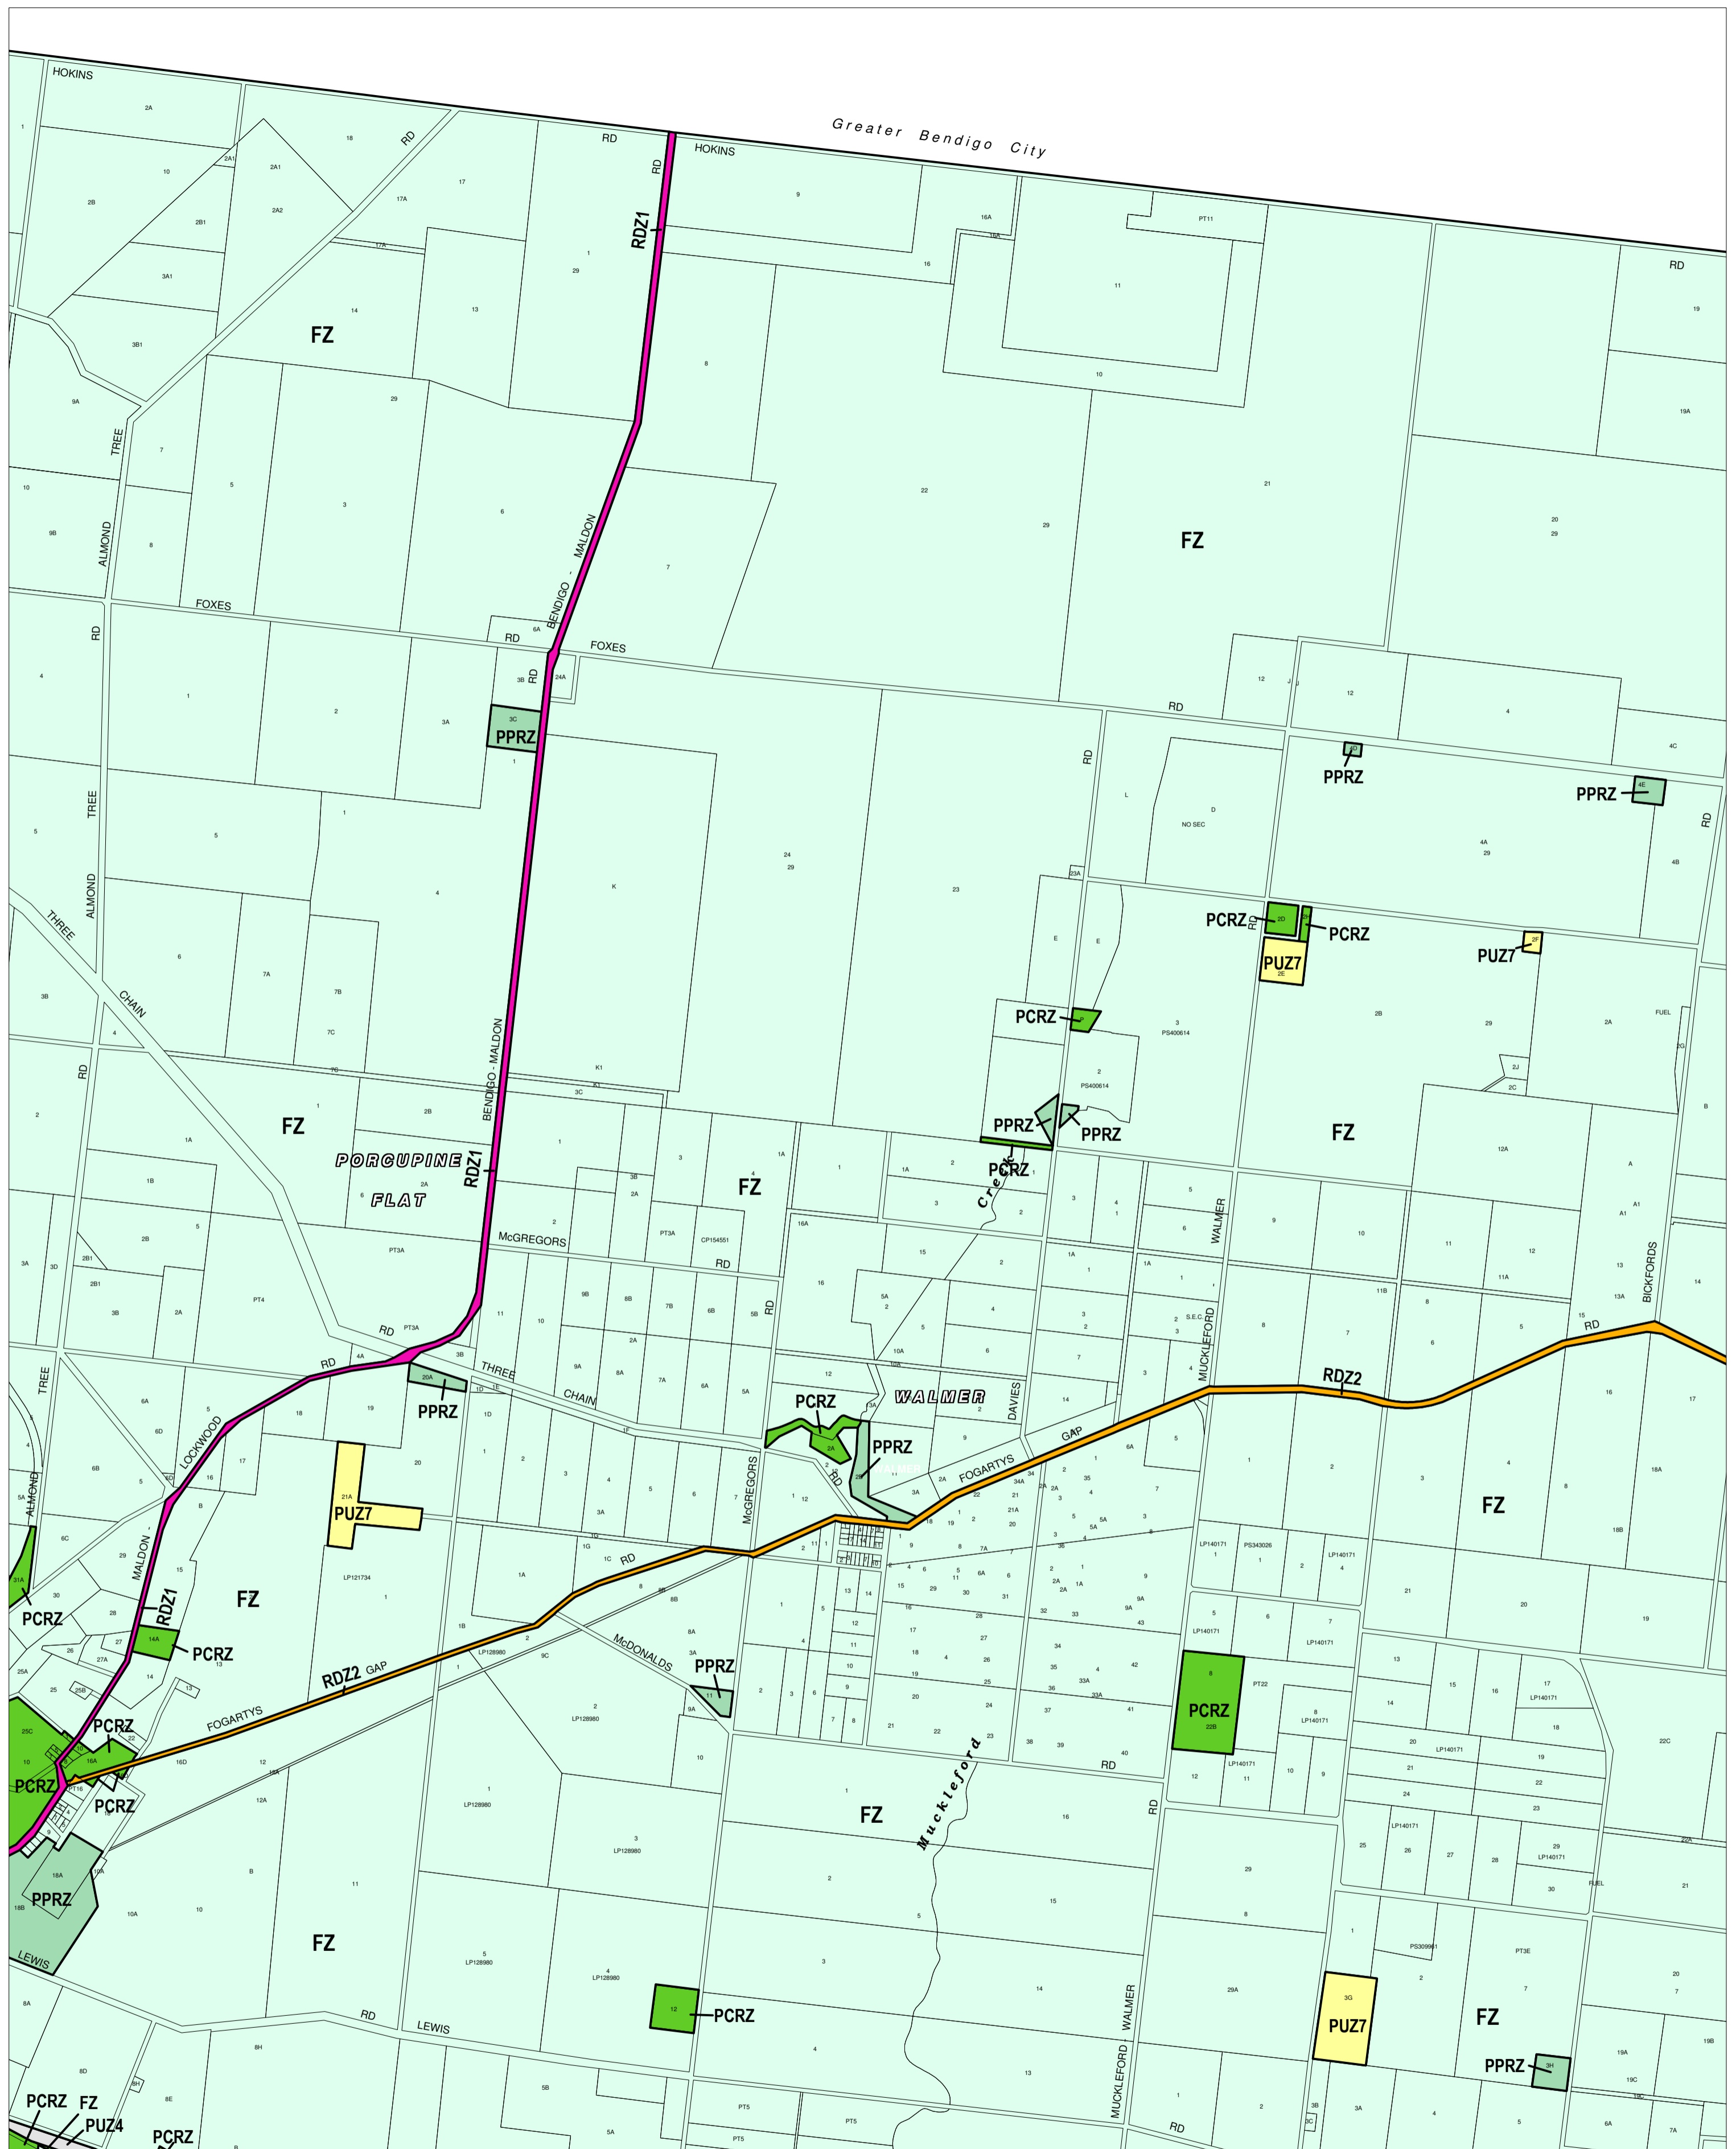

MOUNT ALEXANDER PLANNING SCHEME - LOCAL PROVISION

Public Land	
	Public Conservation And Resource Zone
	Public Park And Recreation Zone
	Public Use Zone - Other Public Use
	Public Use Zone - Transport
	Road Zone - Category 1
	Road Zone - Category 2
	Rural Farming Zone

AUSTRALIAN MAP GRID ZONE 55

Printed: 6/4/2011

AMENDMENT C37

ZONES

MAP No 4