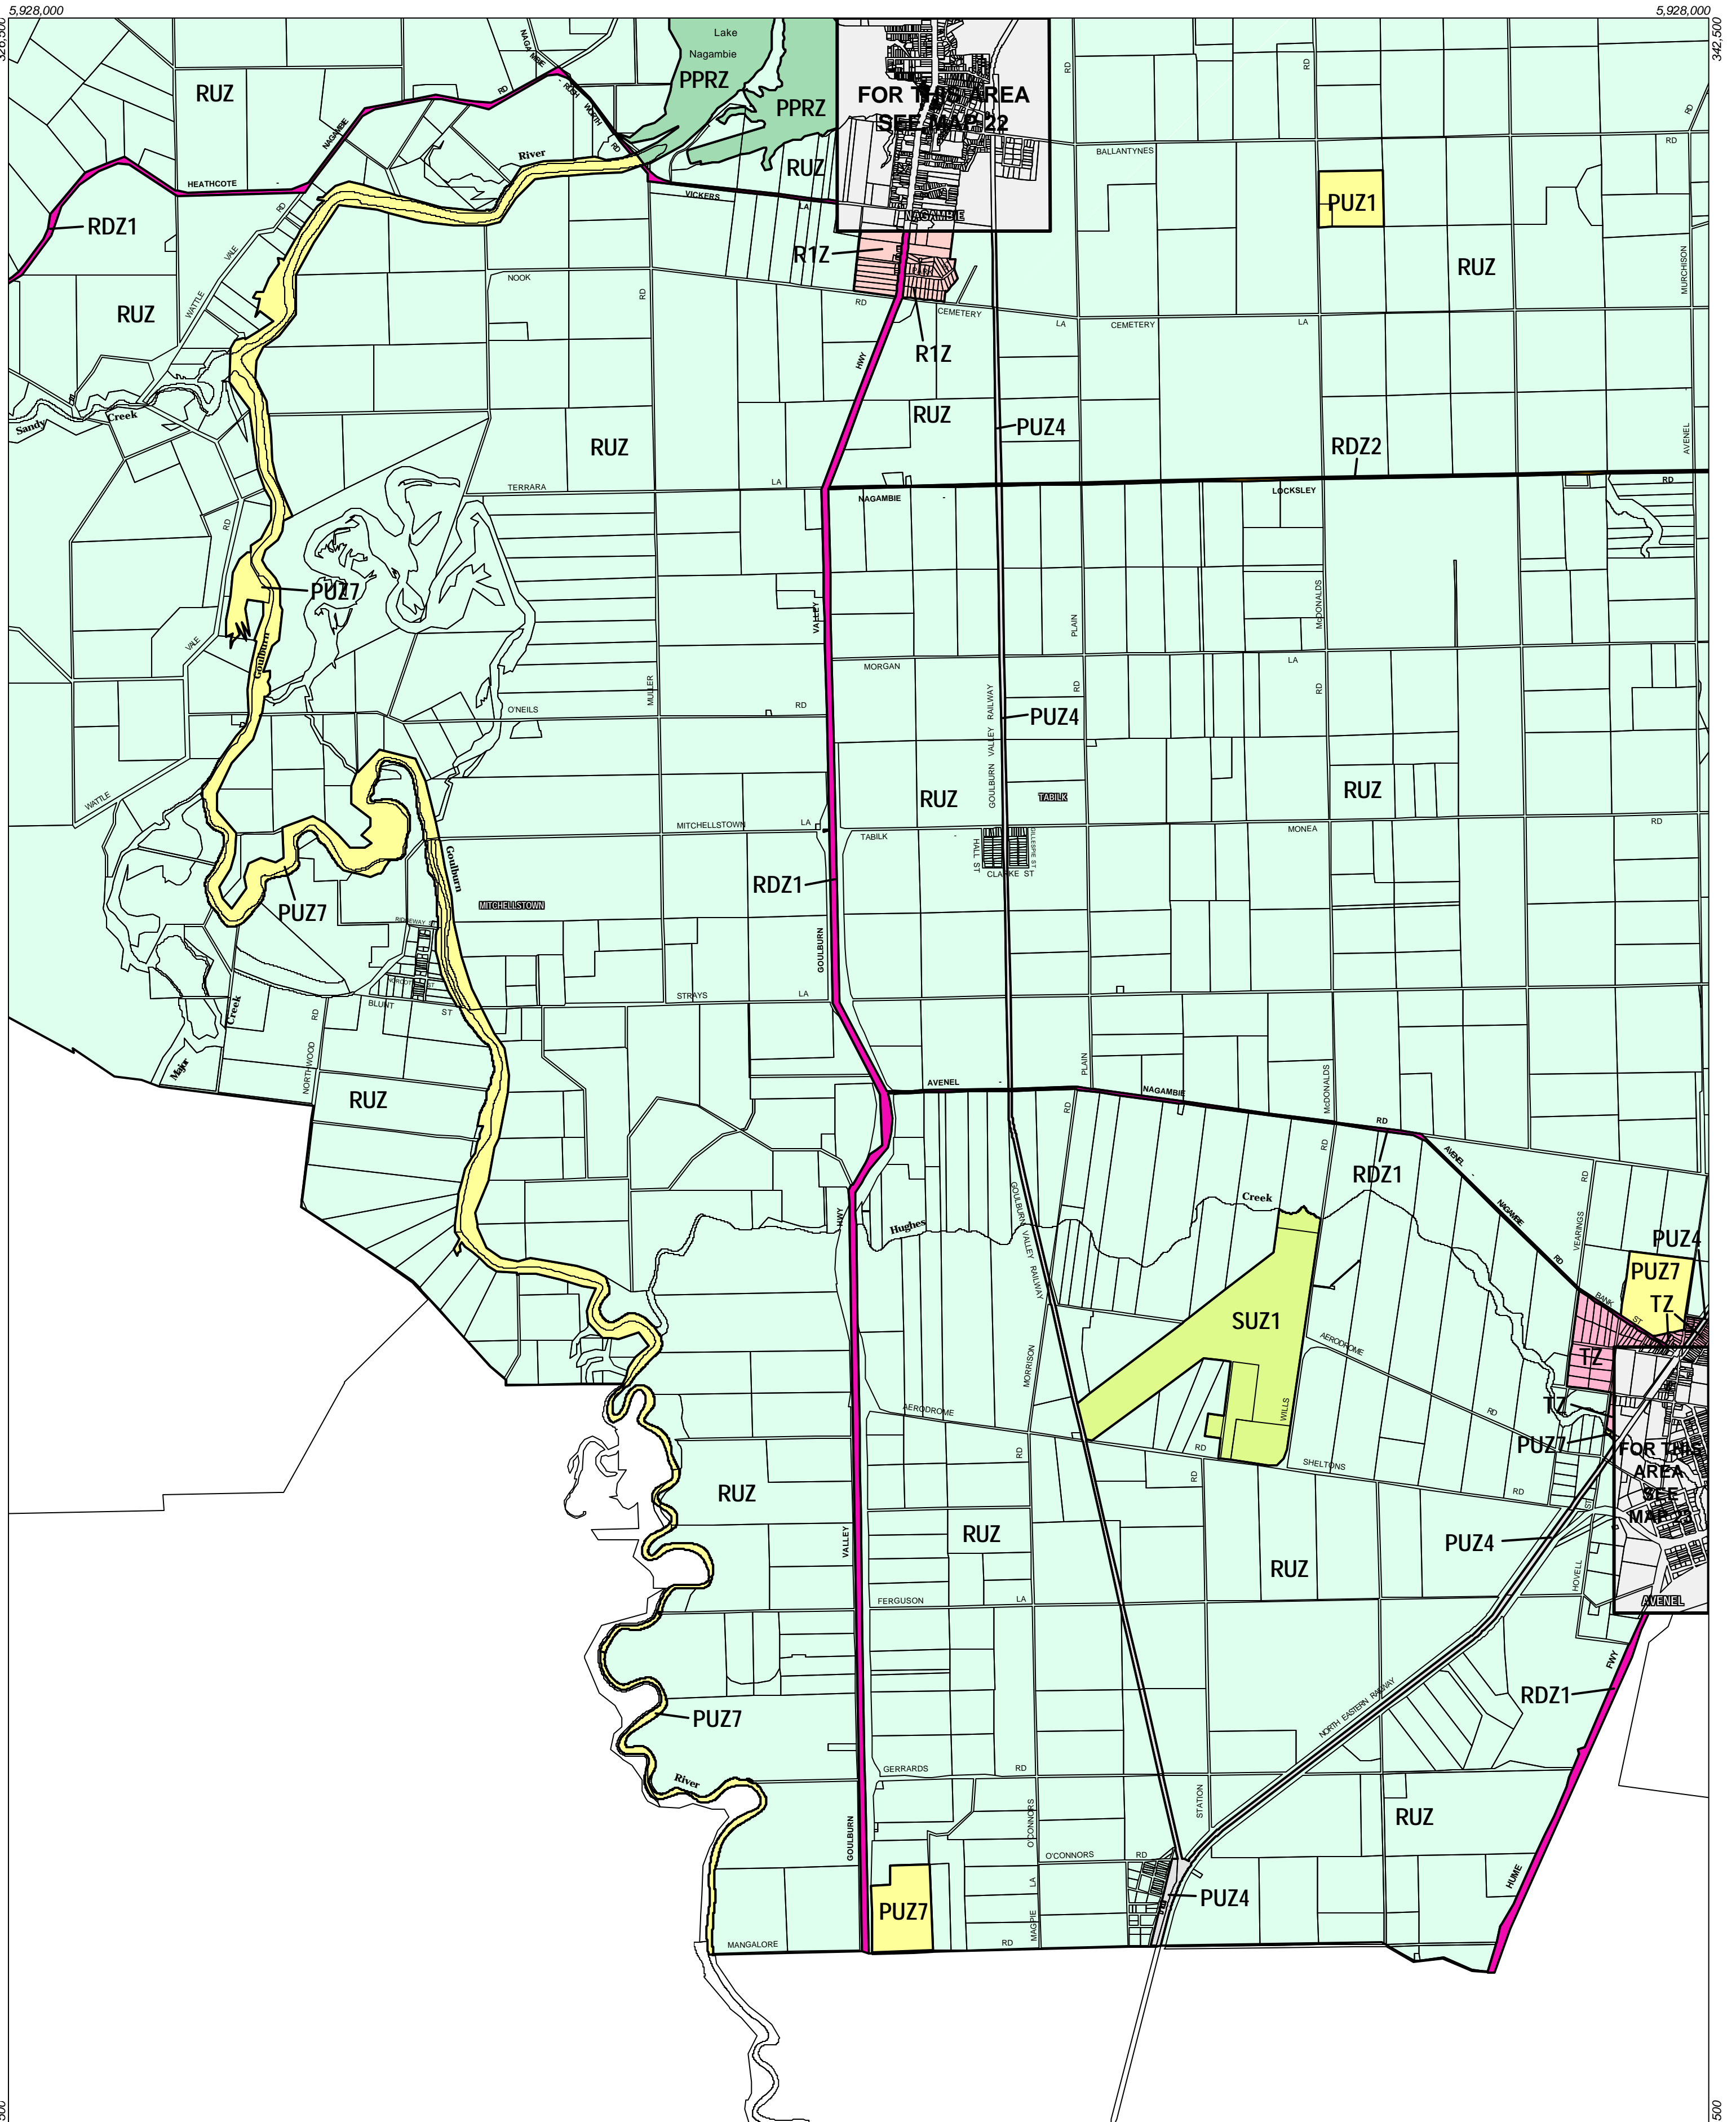

STRATHBOGIE PLANNING SCHEME - LOCAL PROVISION

This publication is copyright. No part may be reproduced by any process except in accordance with the provisions of the Copyright Act 1968, State of Victoria.

This map should be read in conjunction with additional Planning Overlay Maps (if applicable) as indicated on the INDEX TO MAPS.

Public Land	Rural	Special Purpose
PPRZ Public Park And Recreation Zone	RUZ Rural Zone	SUZ1 Special Use Zone 1
PUZ7 Public Use Zone Other Public Use		UFZ Urban Floodway Zone
PUZ1 Public Use Zone Service And Utility		
PUZ4 Public Use Zone Transport		
RDZ1 Road Zone Category 1		
RDZ2 Road Zone Category 2		
Residential		
RZ Residential 1 Zone		
TZ Township Zone		

AUSTRALIAN MAP GRID ZONE 55

THIS MAP INCORPORATES APPROVED ZONES AS AT: 01-06-2000 Amendment C1
Printed: 19/6/2003