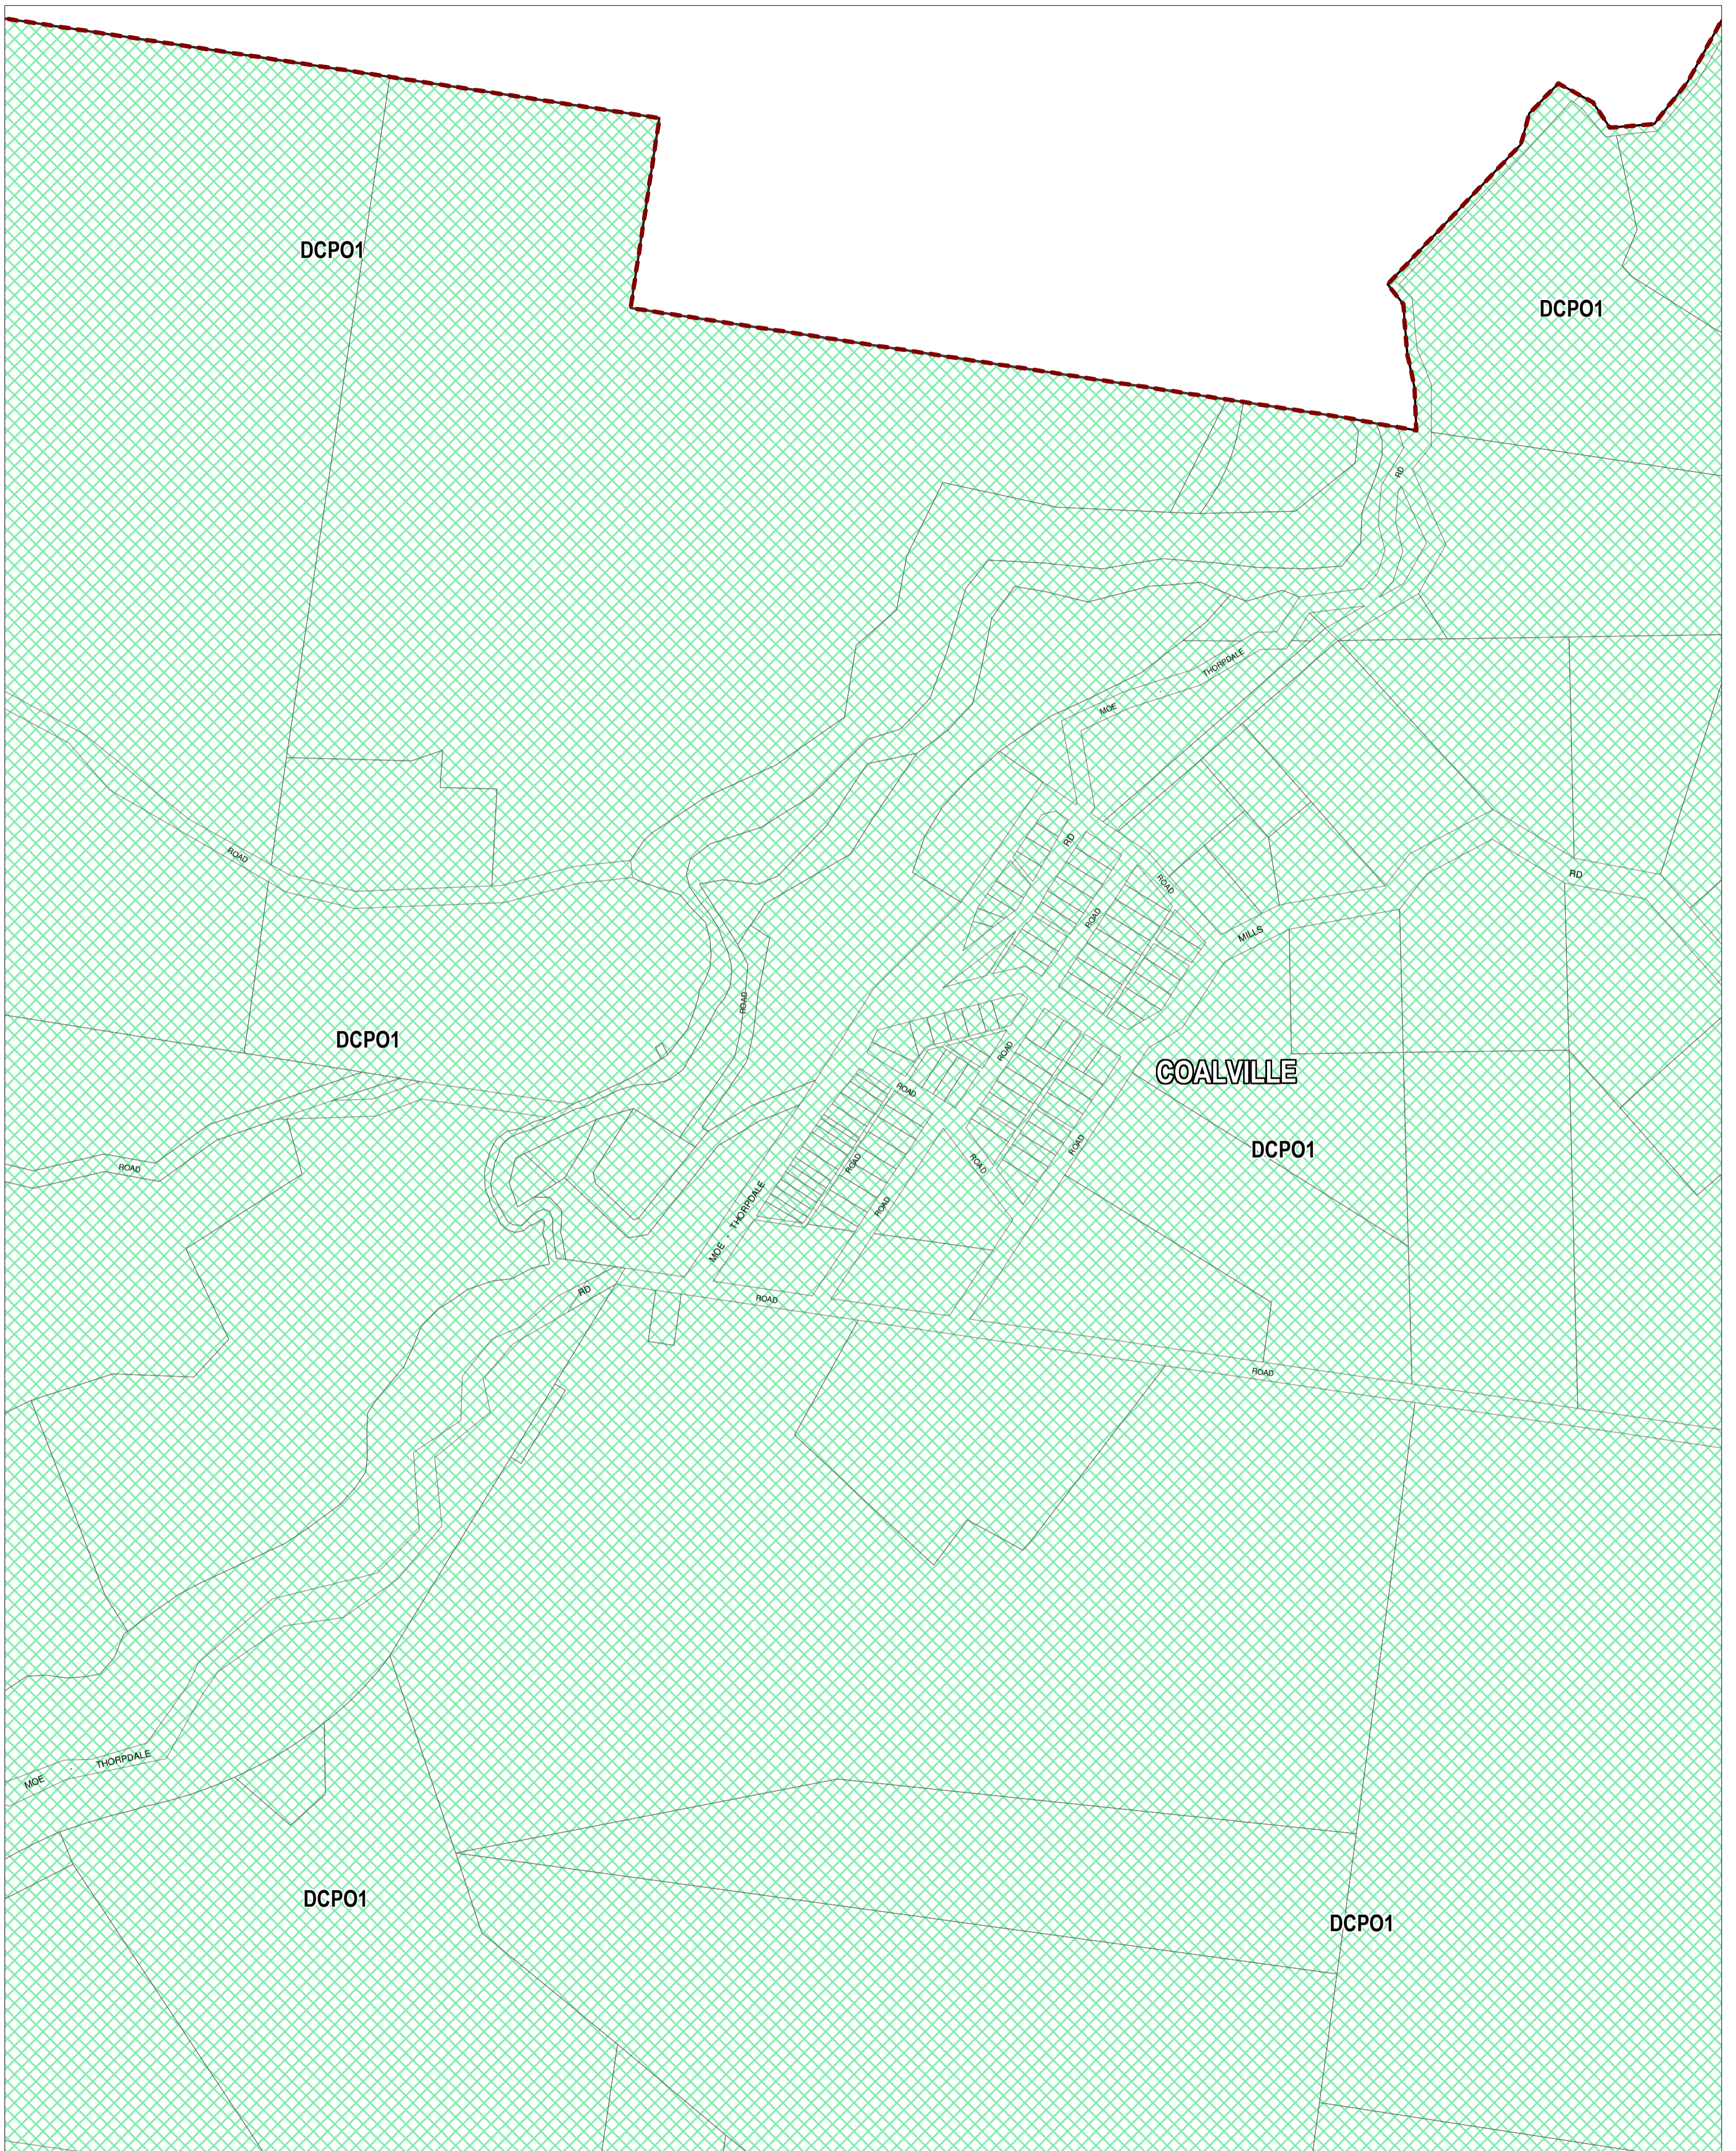

BAW BAW PLANNING SCHEME - LOCAL PROVISION

Overlays

DCPO1 Development Contributions Plan Overlay - Schedule 1

AUSTRALIAN MAP GRID ZONE 55

INDEX TO ADJOINING METRIC SERIES MAP

Printed: 17/7/2015

AMENDMENT C112