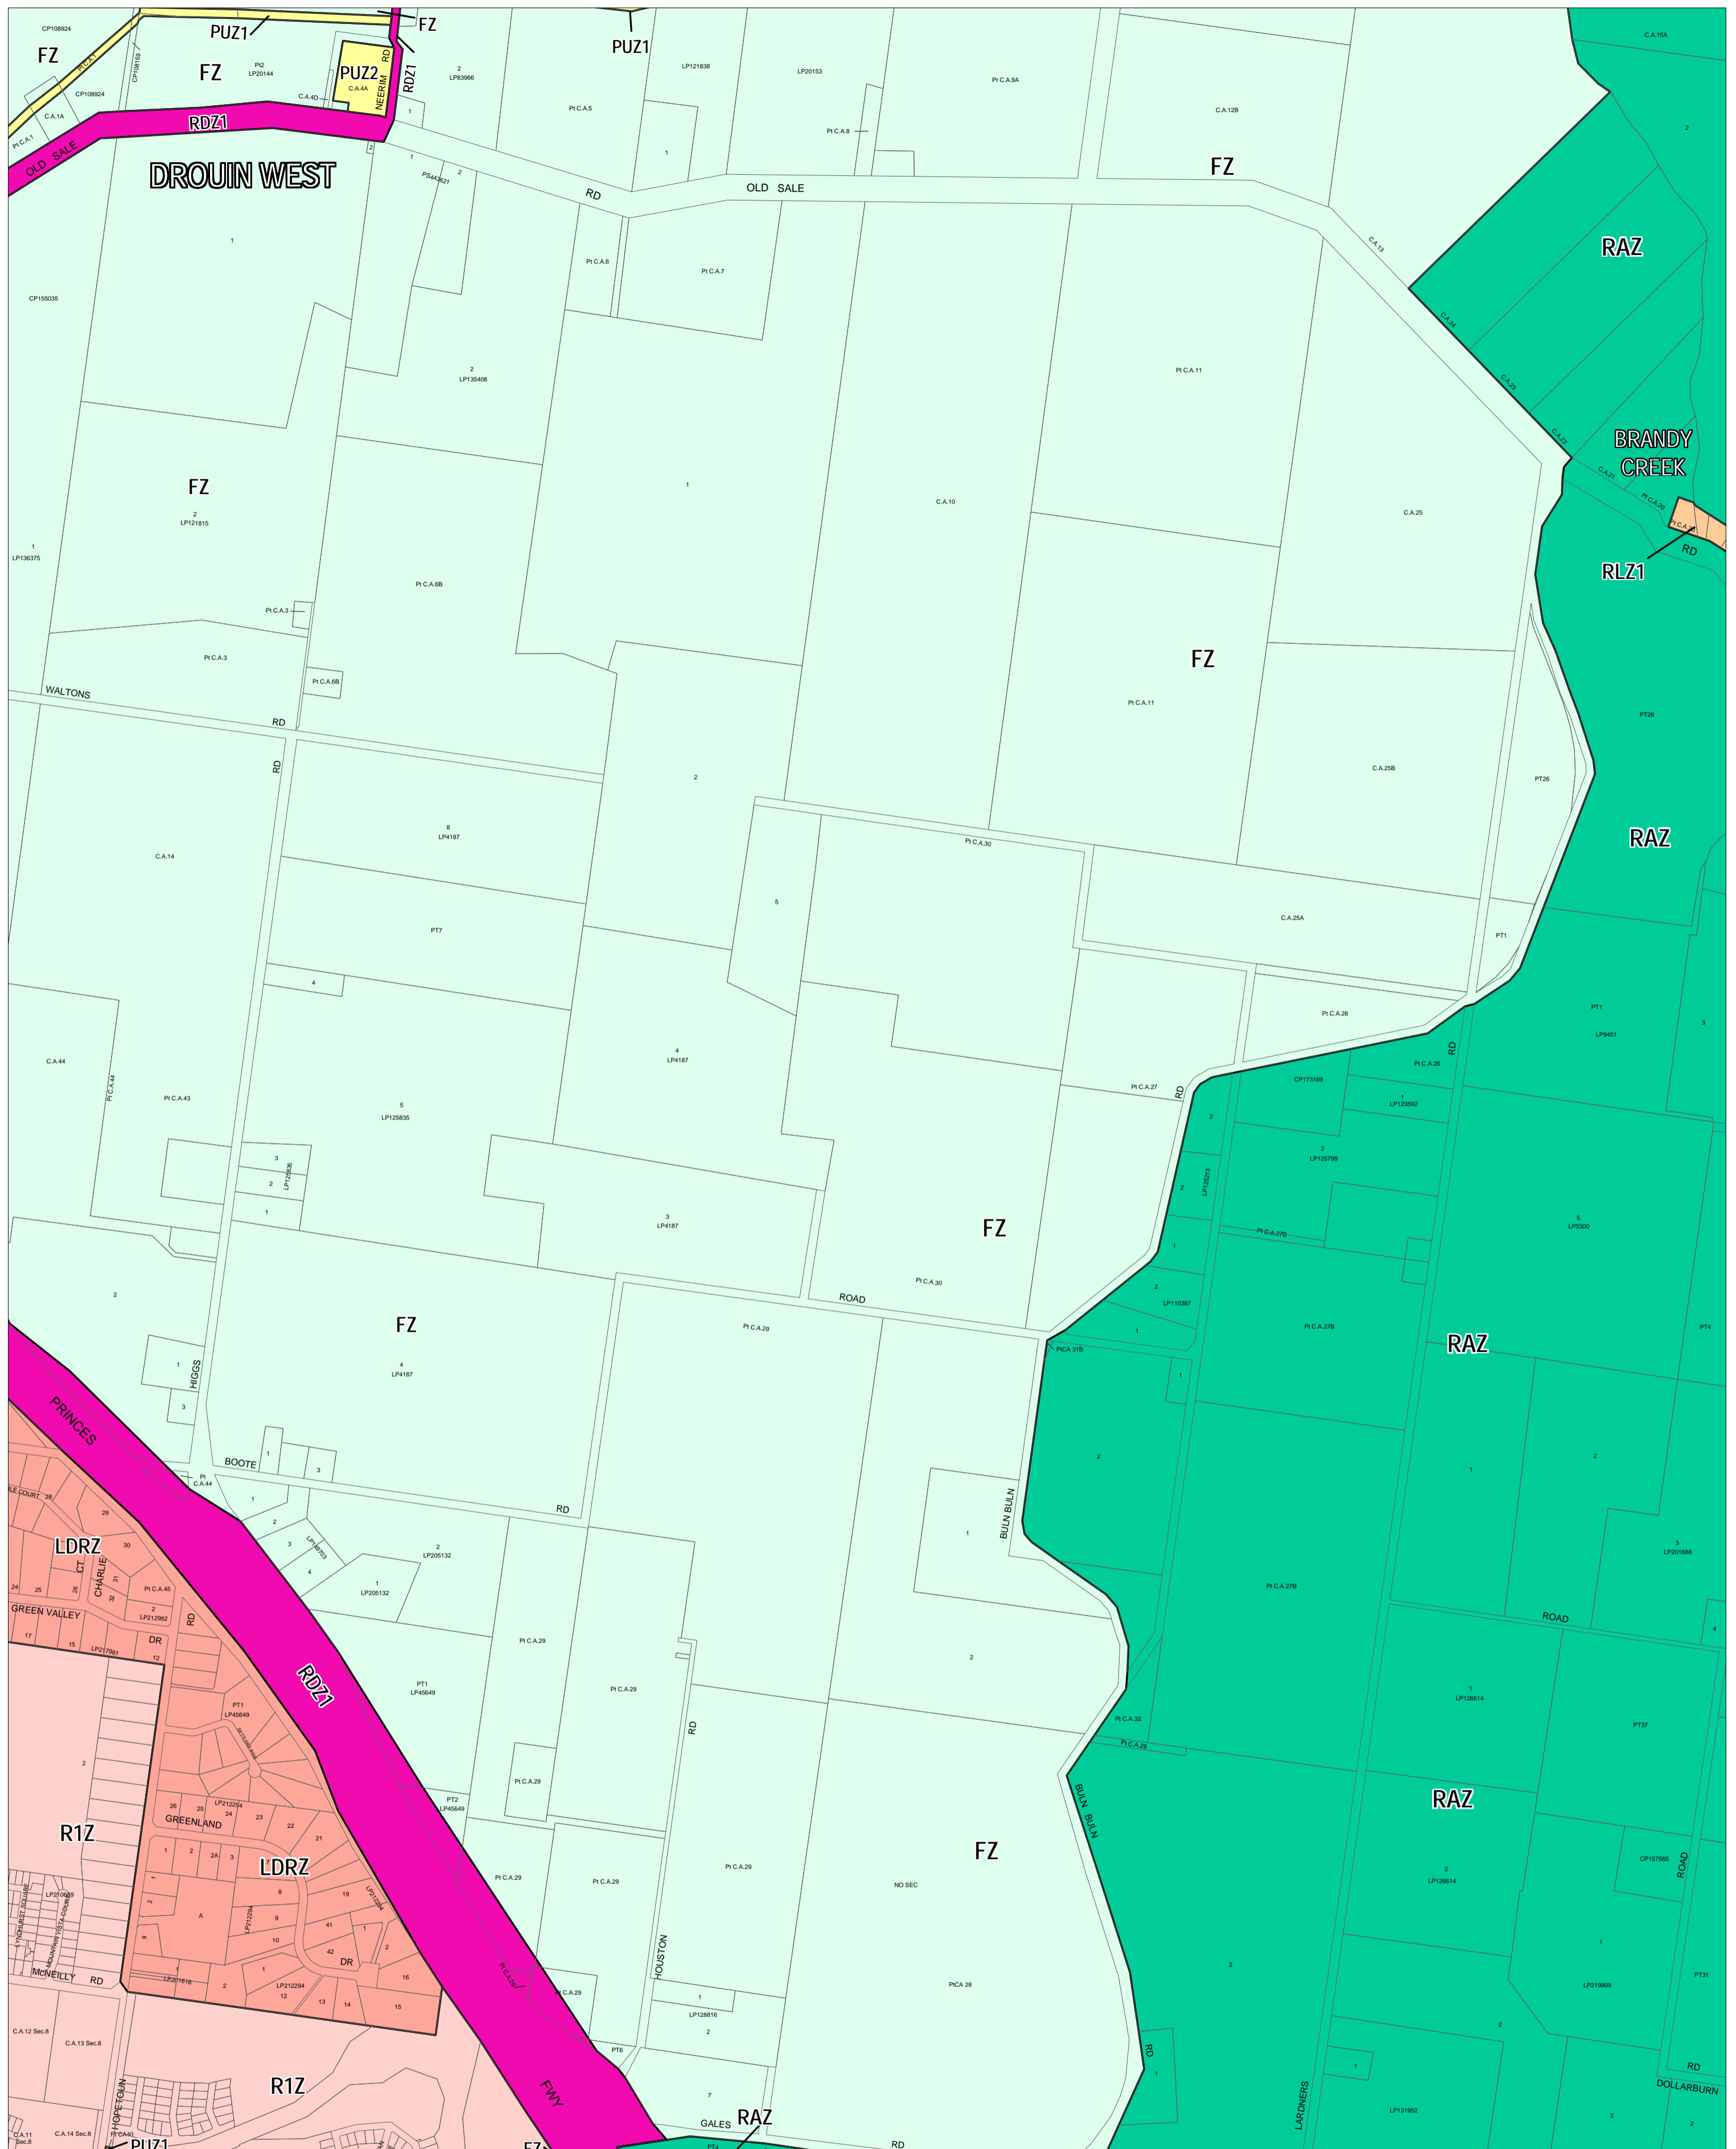

BAW BAW PLANNING SCHEME - LOCAL PROVISION

Public Land	RAZ1 Rural Living Zone - Schedule 1
PUZ2 Public Use Zone - Education	
PUZ1 Public Use Zone - Service And Utility	
RDZ1 Road Zone - Category 1	
Residential	
LDRZ Low Density Residential Zone	
R1Z Residential 1 Zone	
Rural	
FZ Farming Zone	
RAZ Rural Activity Zone