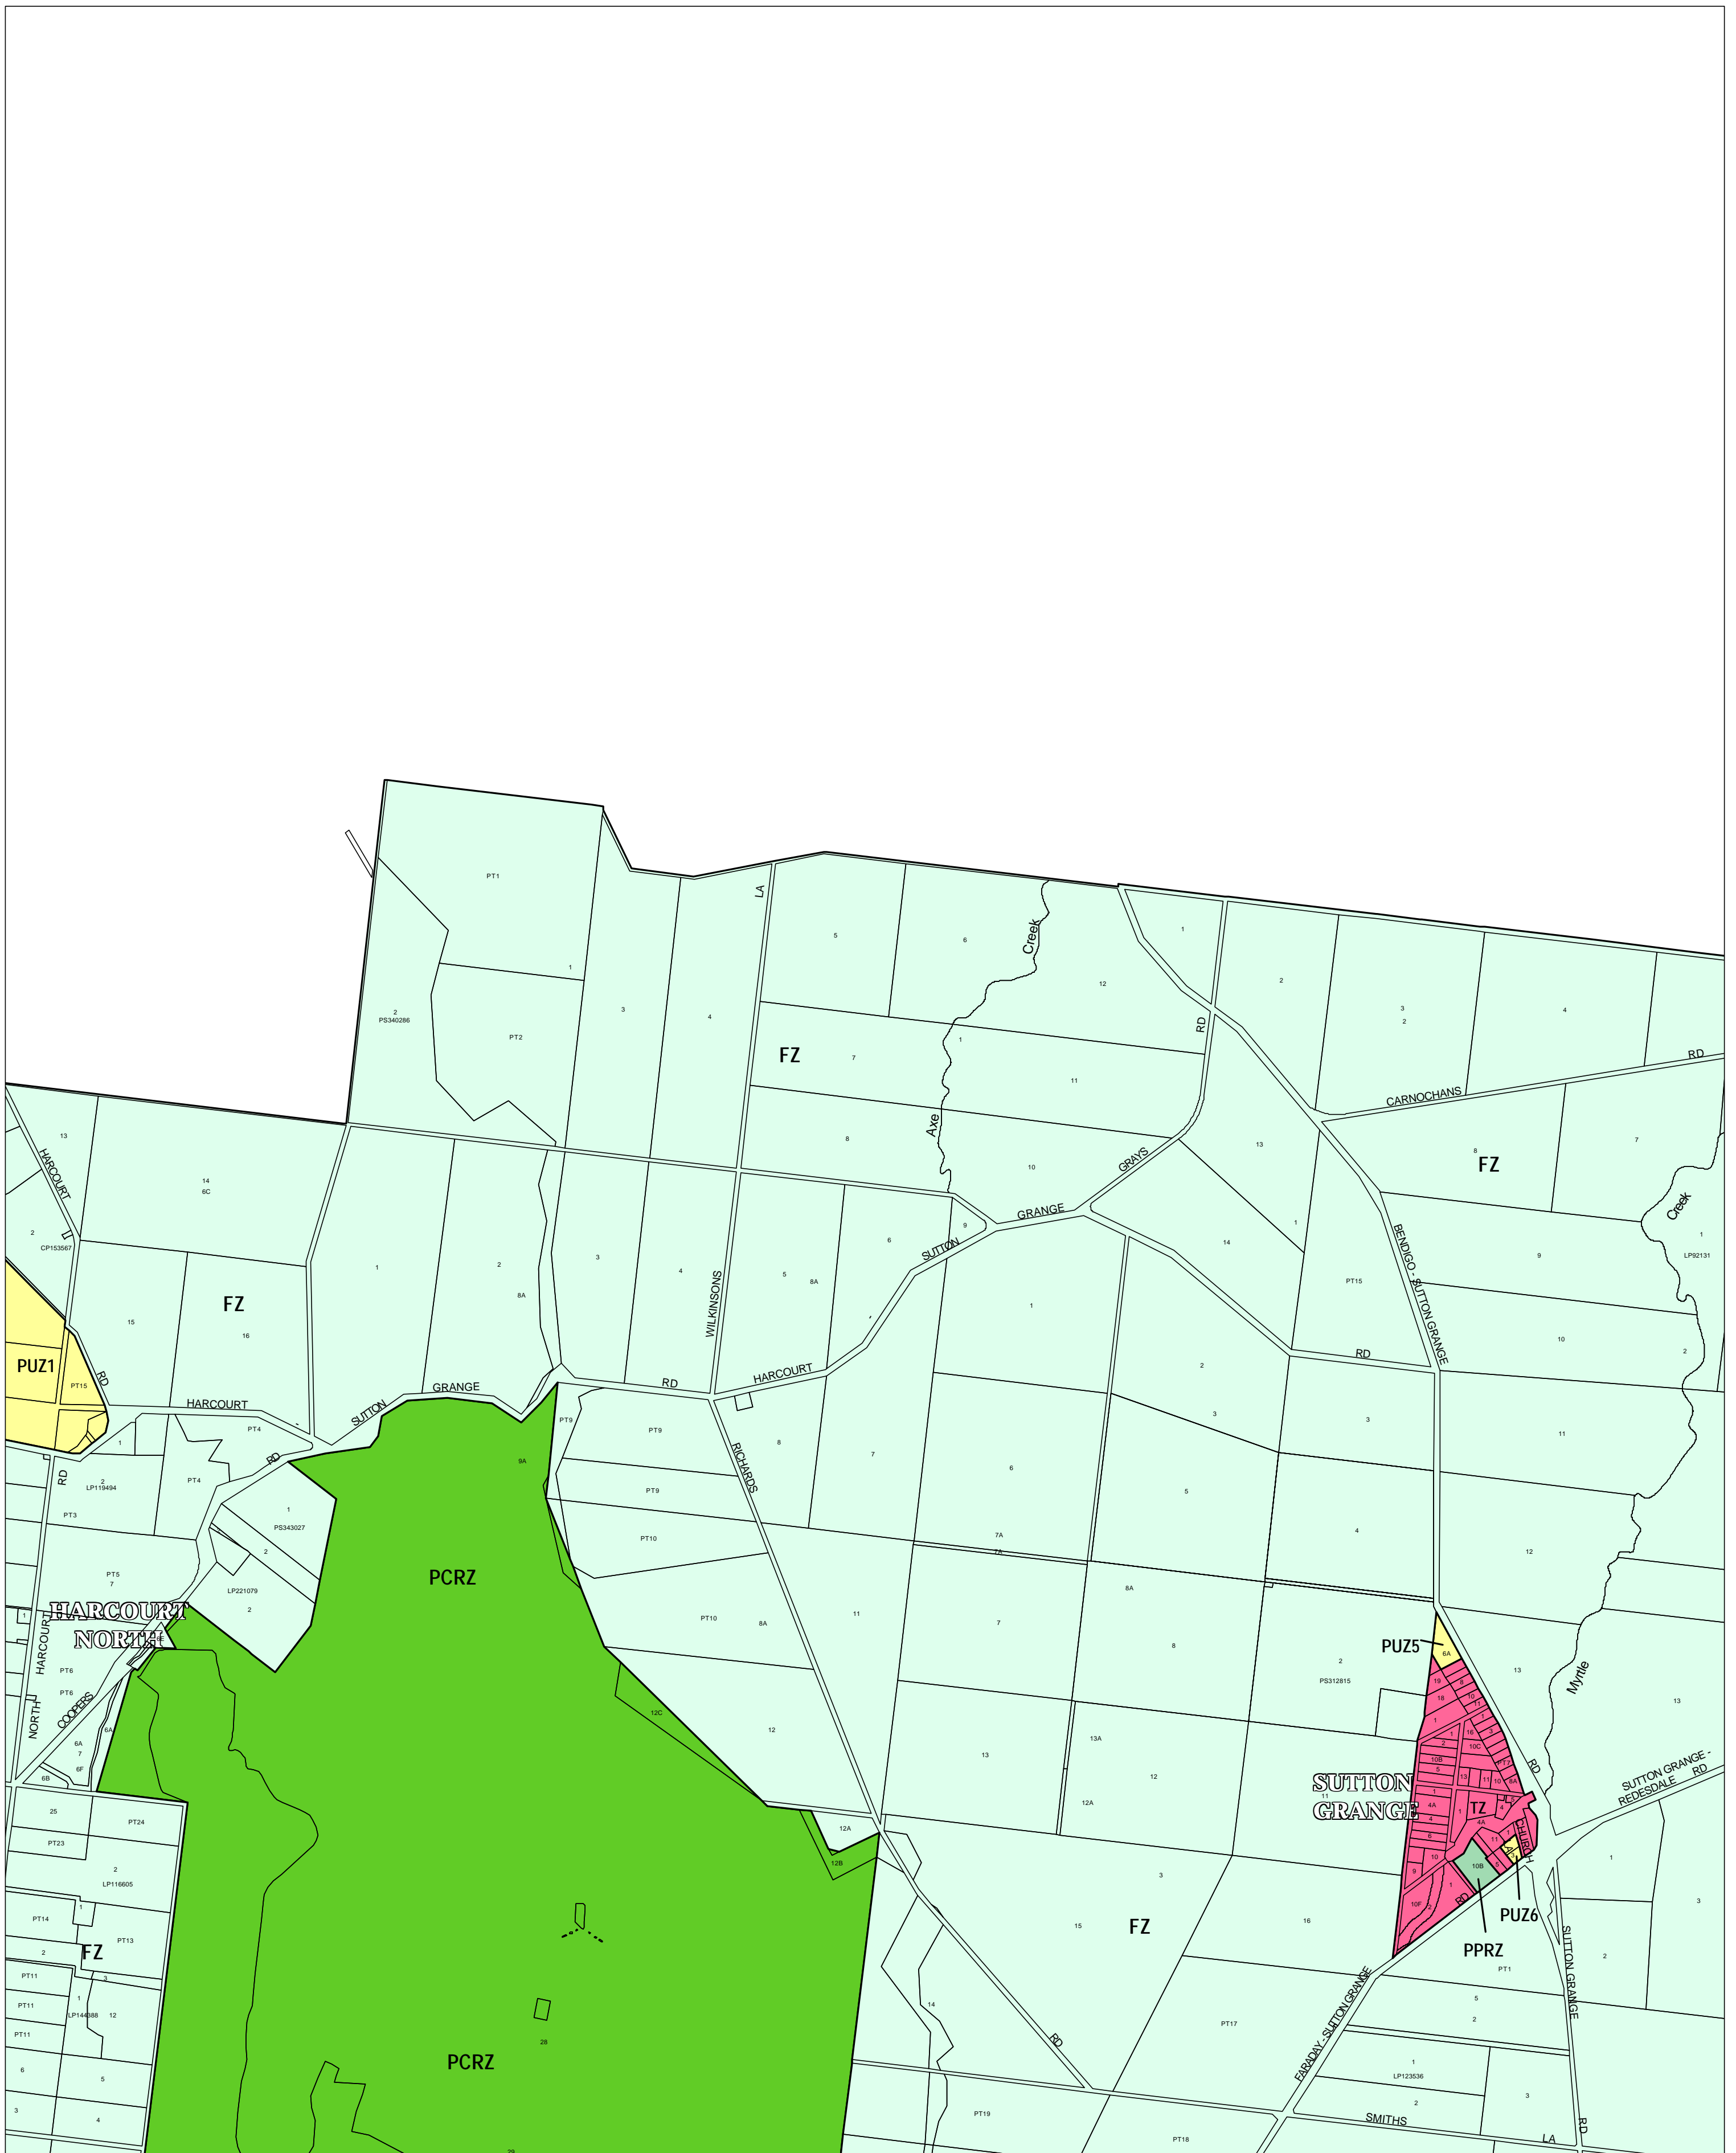

MOUNT ALEXANDER PLANNING SCHEME - LOCAL PROVISION

Public Land	
	Public Conservation And Resource Zone
	Public Park And Recreation Zone
	Public Use Zone
	Cemetery/Crematorium
	Public Use Zone Local Government
	Public Use Zone Service And Utility
Residential	
	Township Zone
Rural	
	Farming Zone

AUSTRALIAN MAP GRID ZONE 55

Printed: 11/8/2006

AMENDMENT C35

ZONES

MAP No 7