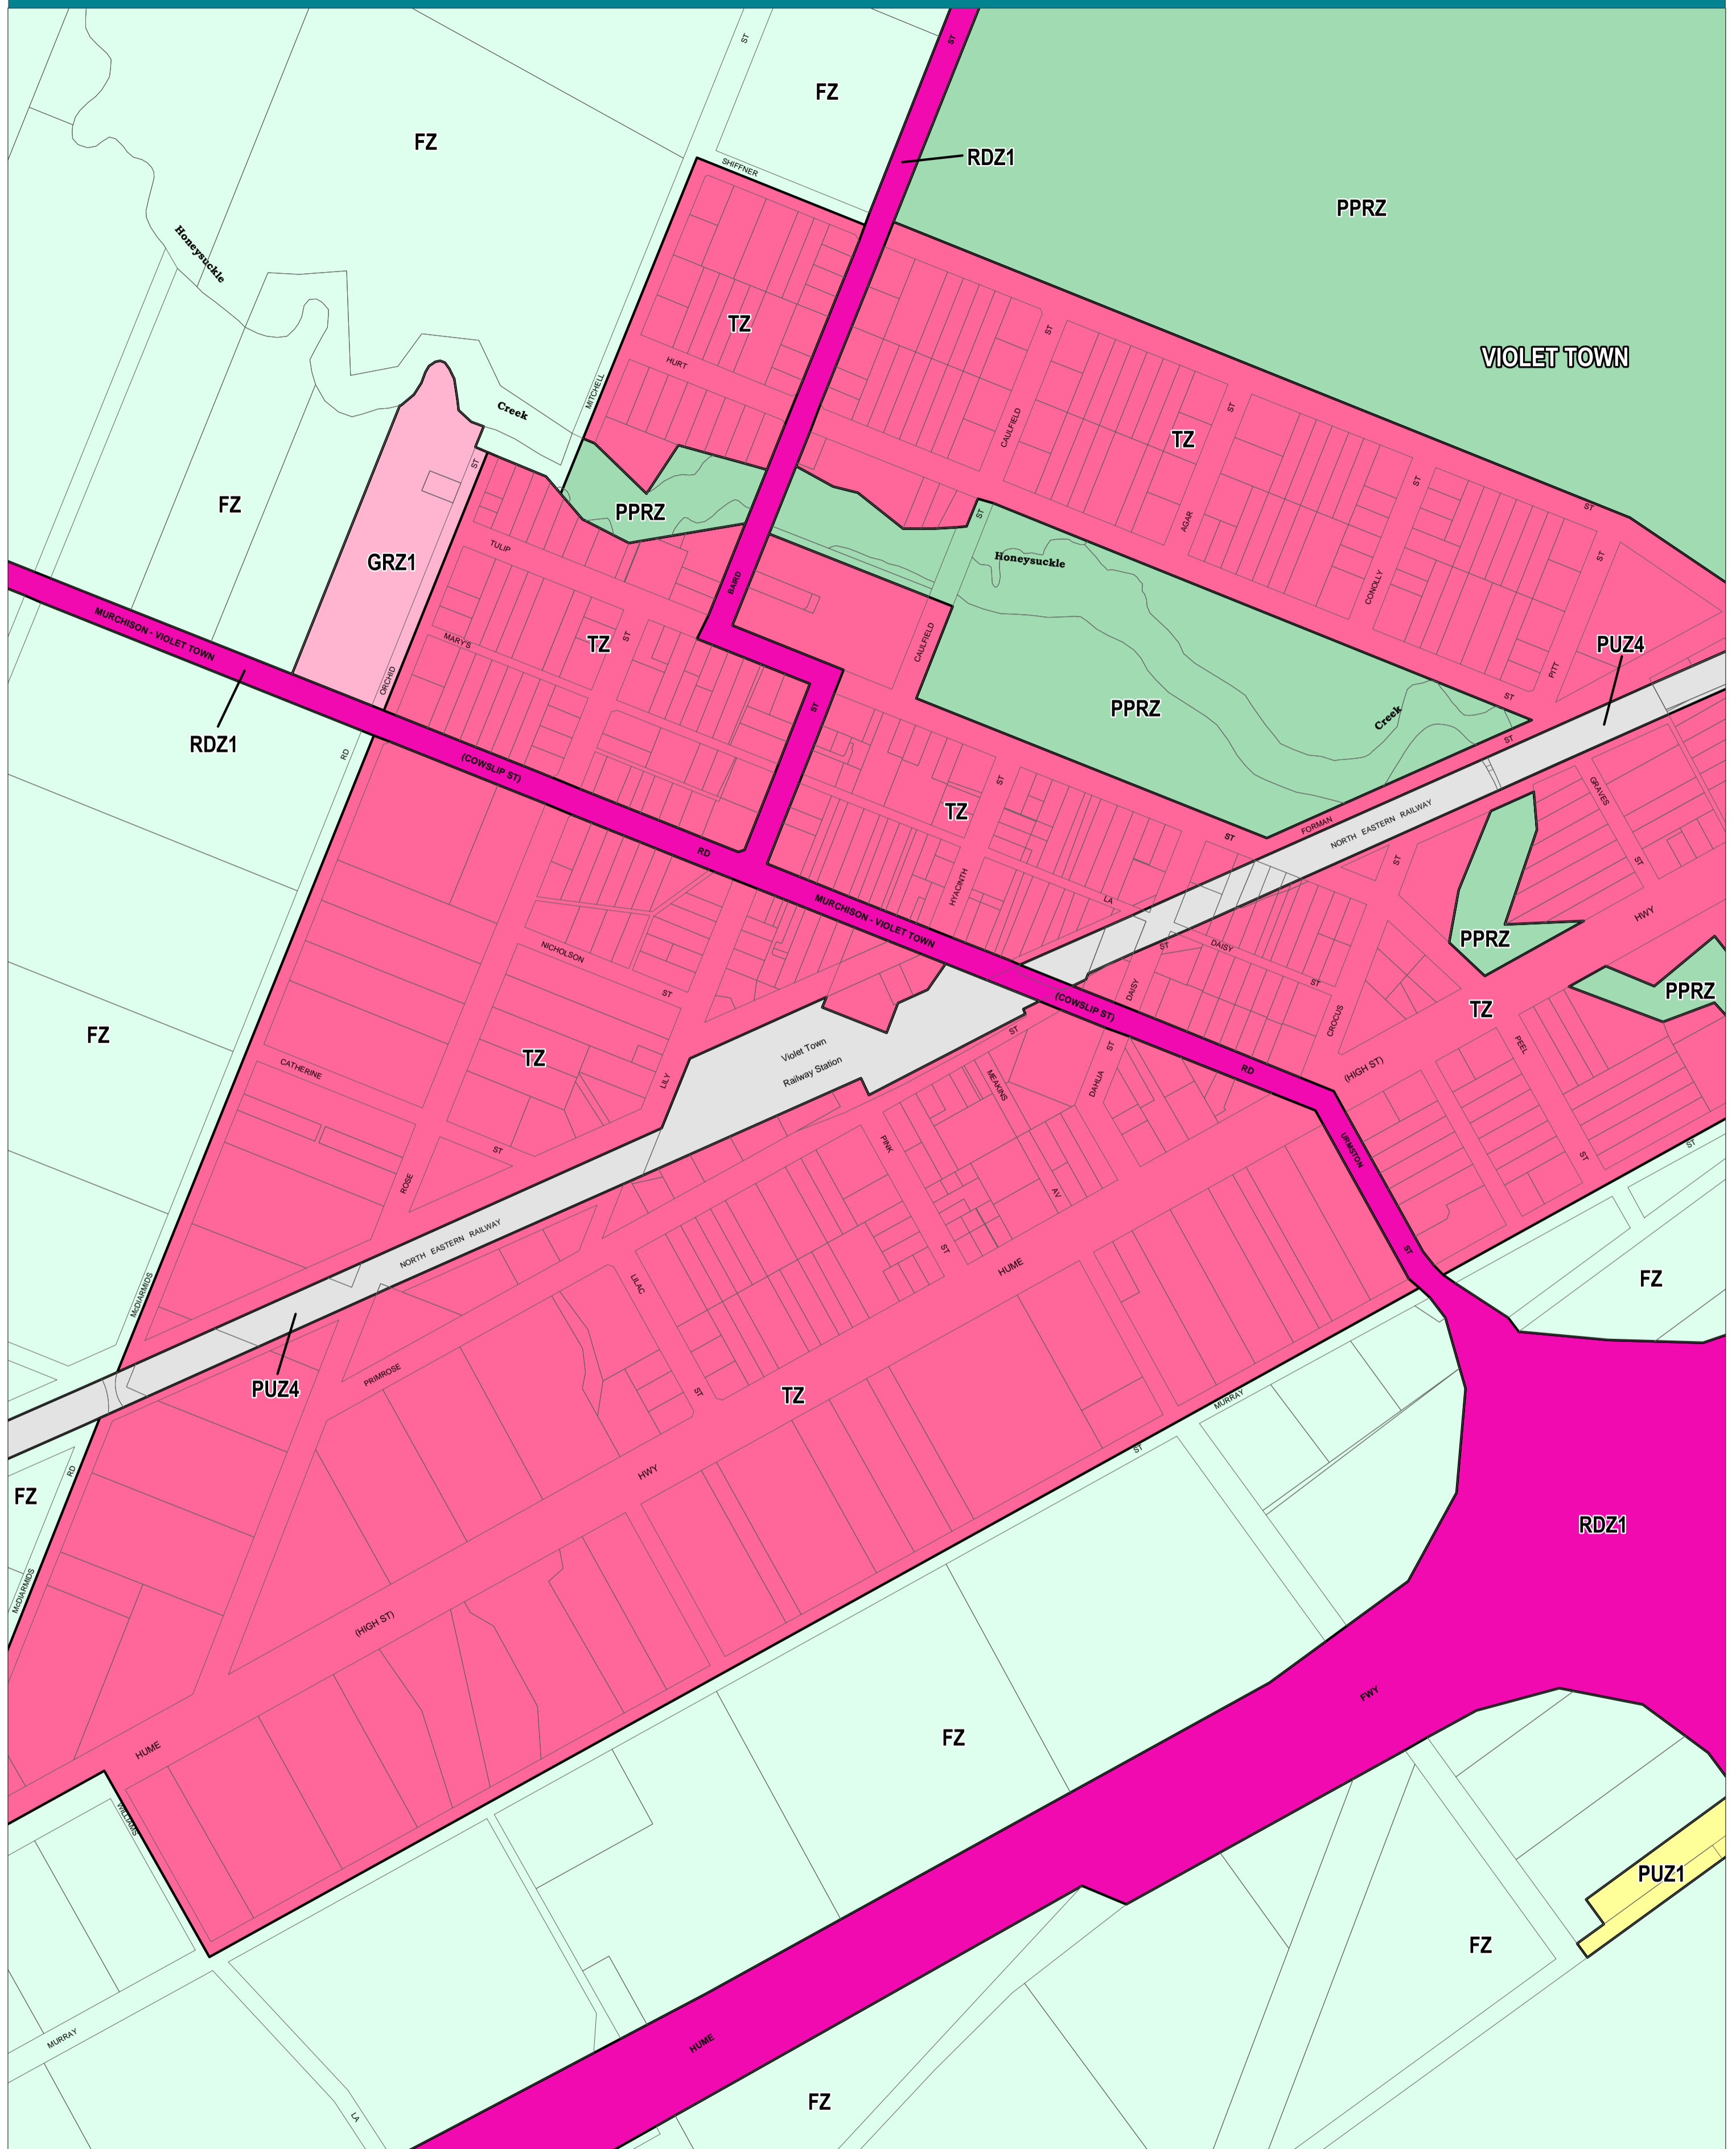

STRATHBOGIE PLANNING SCHEME - LOCAL PROVISION

Public Land	
	Public Park And Recreation Zone
	Public Use Zone - Service And Utility
	Public Use Zone - Transport
	Road Zone - Category 1
Residential	
	General Residential Zone - Schedule 1
	Township Zone
Rural	
	Farming Zone

AUSTRALIAN MAP GRID ZONE 55
PREPARED BY: Planning Mapping Services

Printed: 19/2/2016

AMENDMENT C70