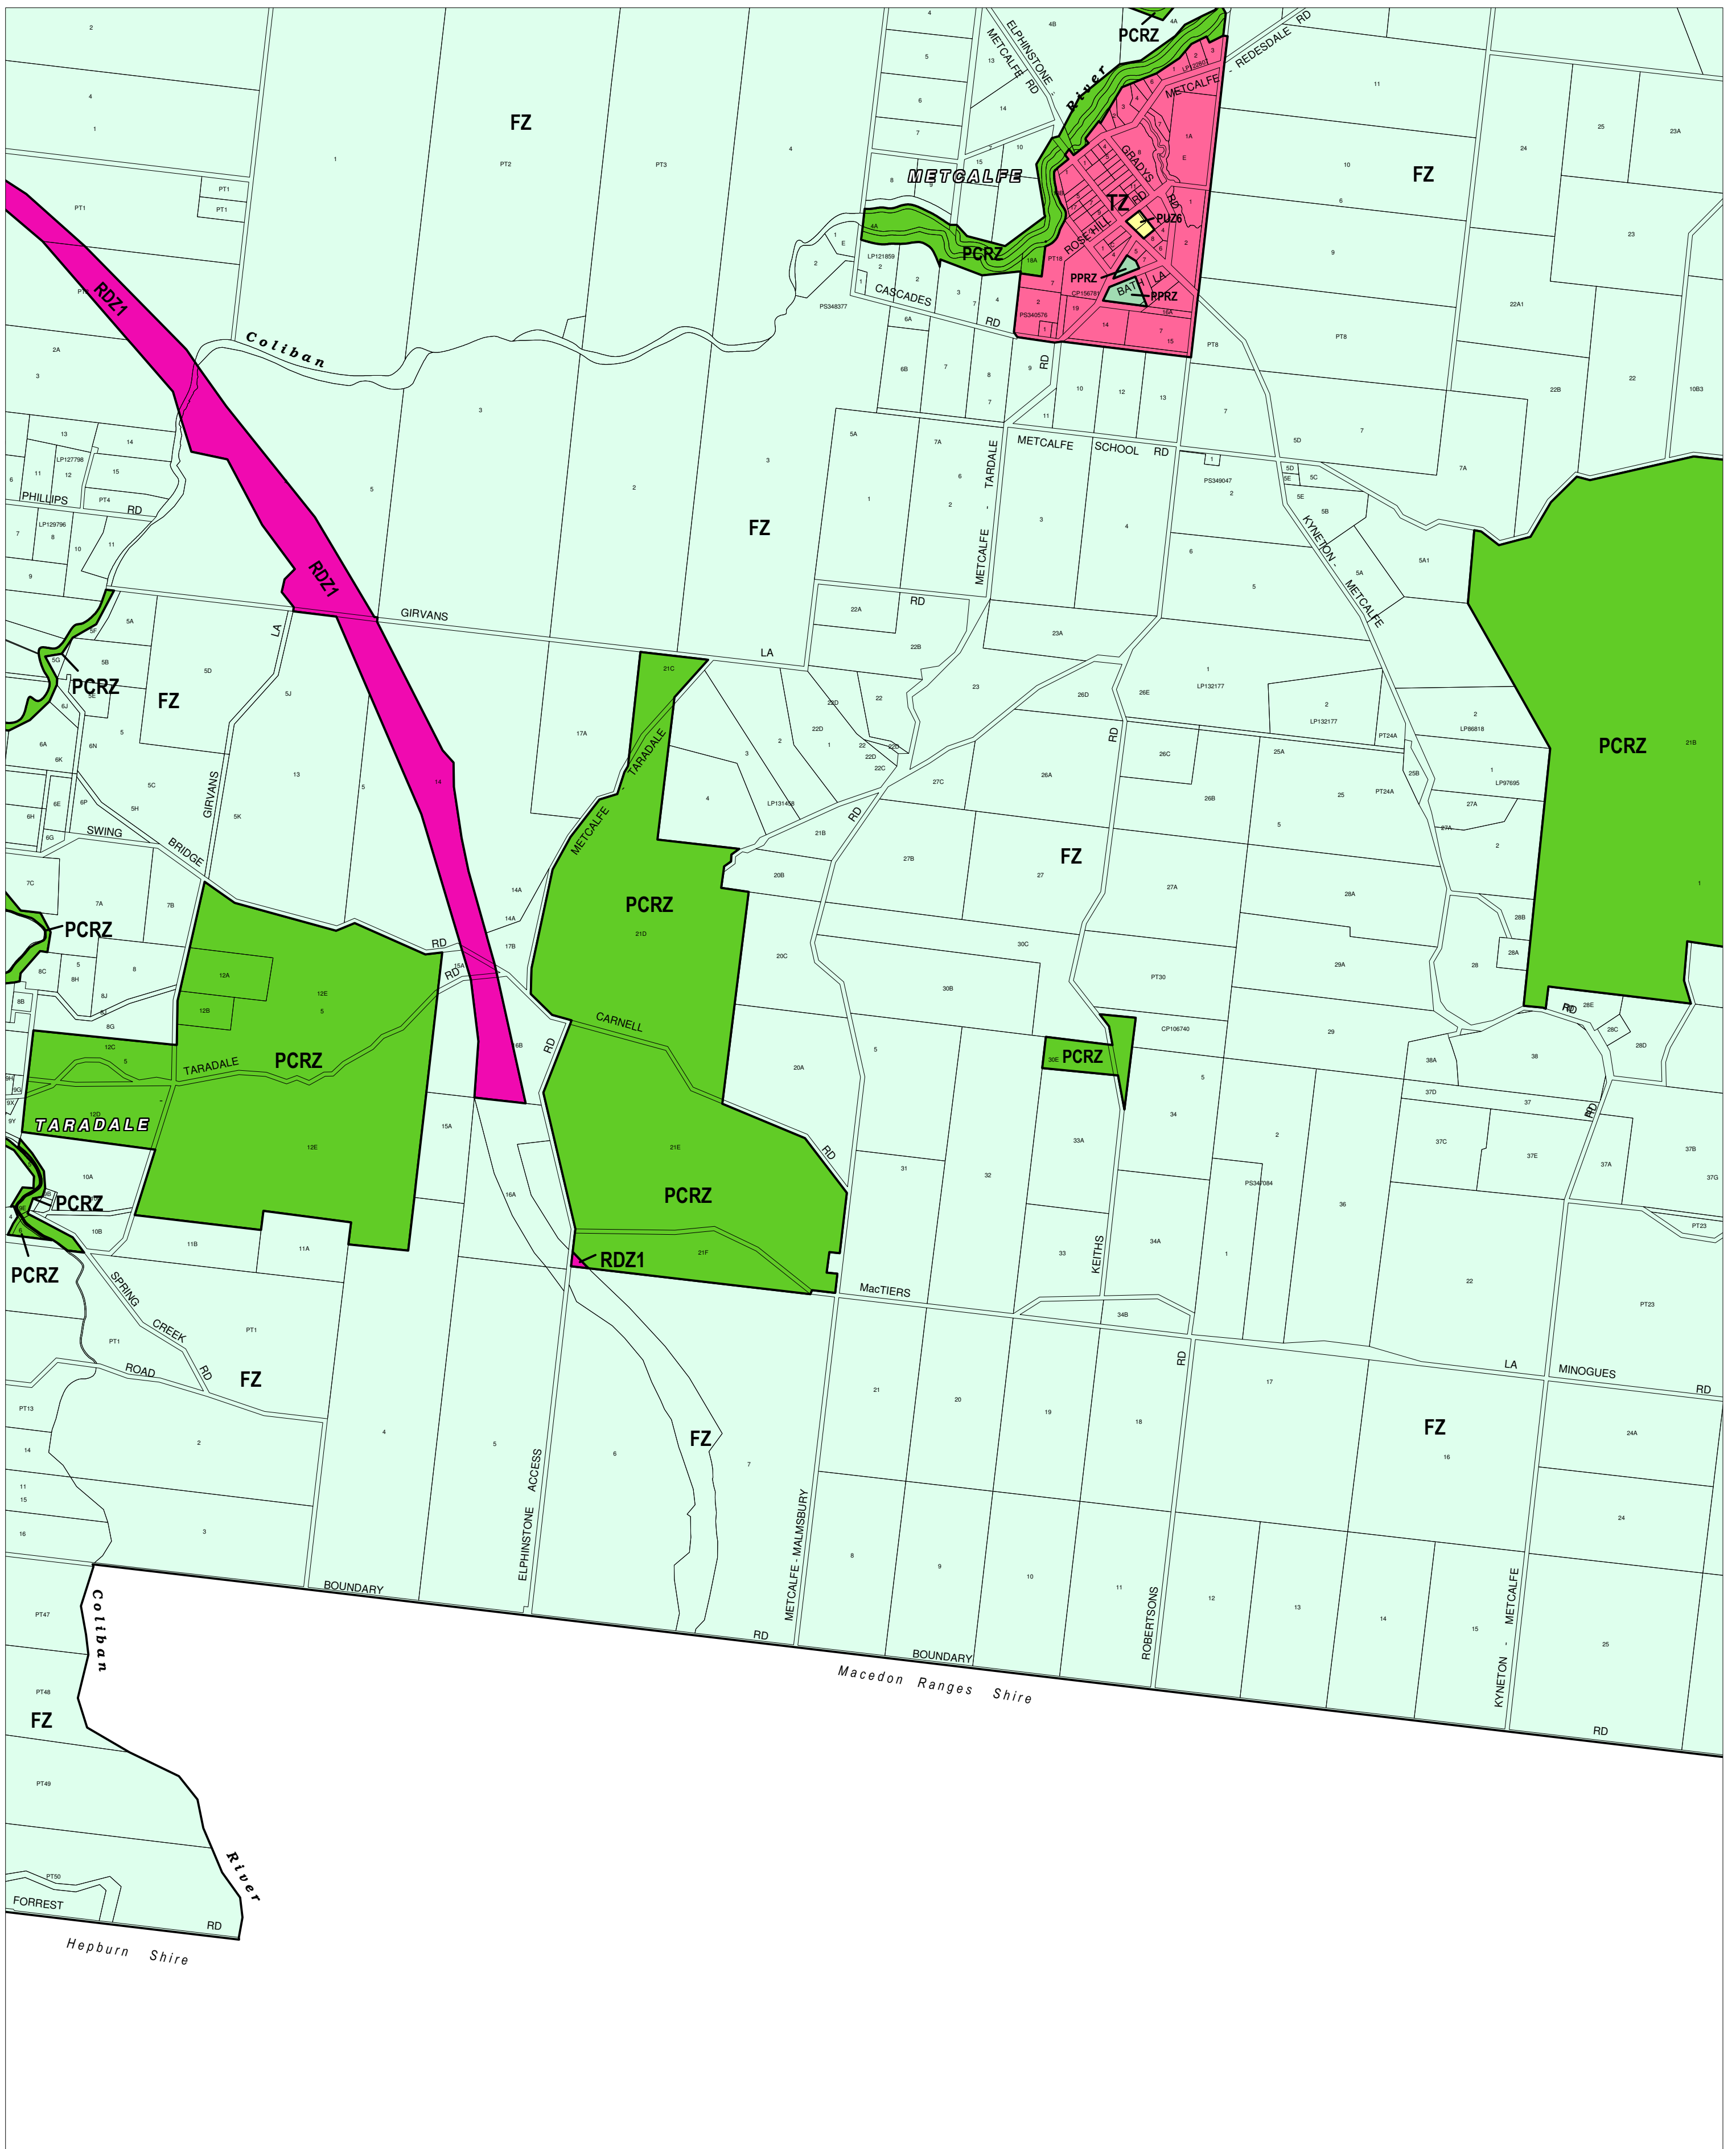

MOUNT ALEXANDER PLANNING SCHEME - LOCAL PROVISION

Public Land	
	Public Conservation And Resource Zone
	Public Park And Recreation Zone
	Public Use Zone - Local Government
	Road Zone - Category 1
Residential	
	Township Zone
Rural	
	Farming Zone

AUSTRALIAN MAP GRID ZONE 55

Printed: 11/4/2011

AMENDMENT C37