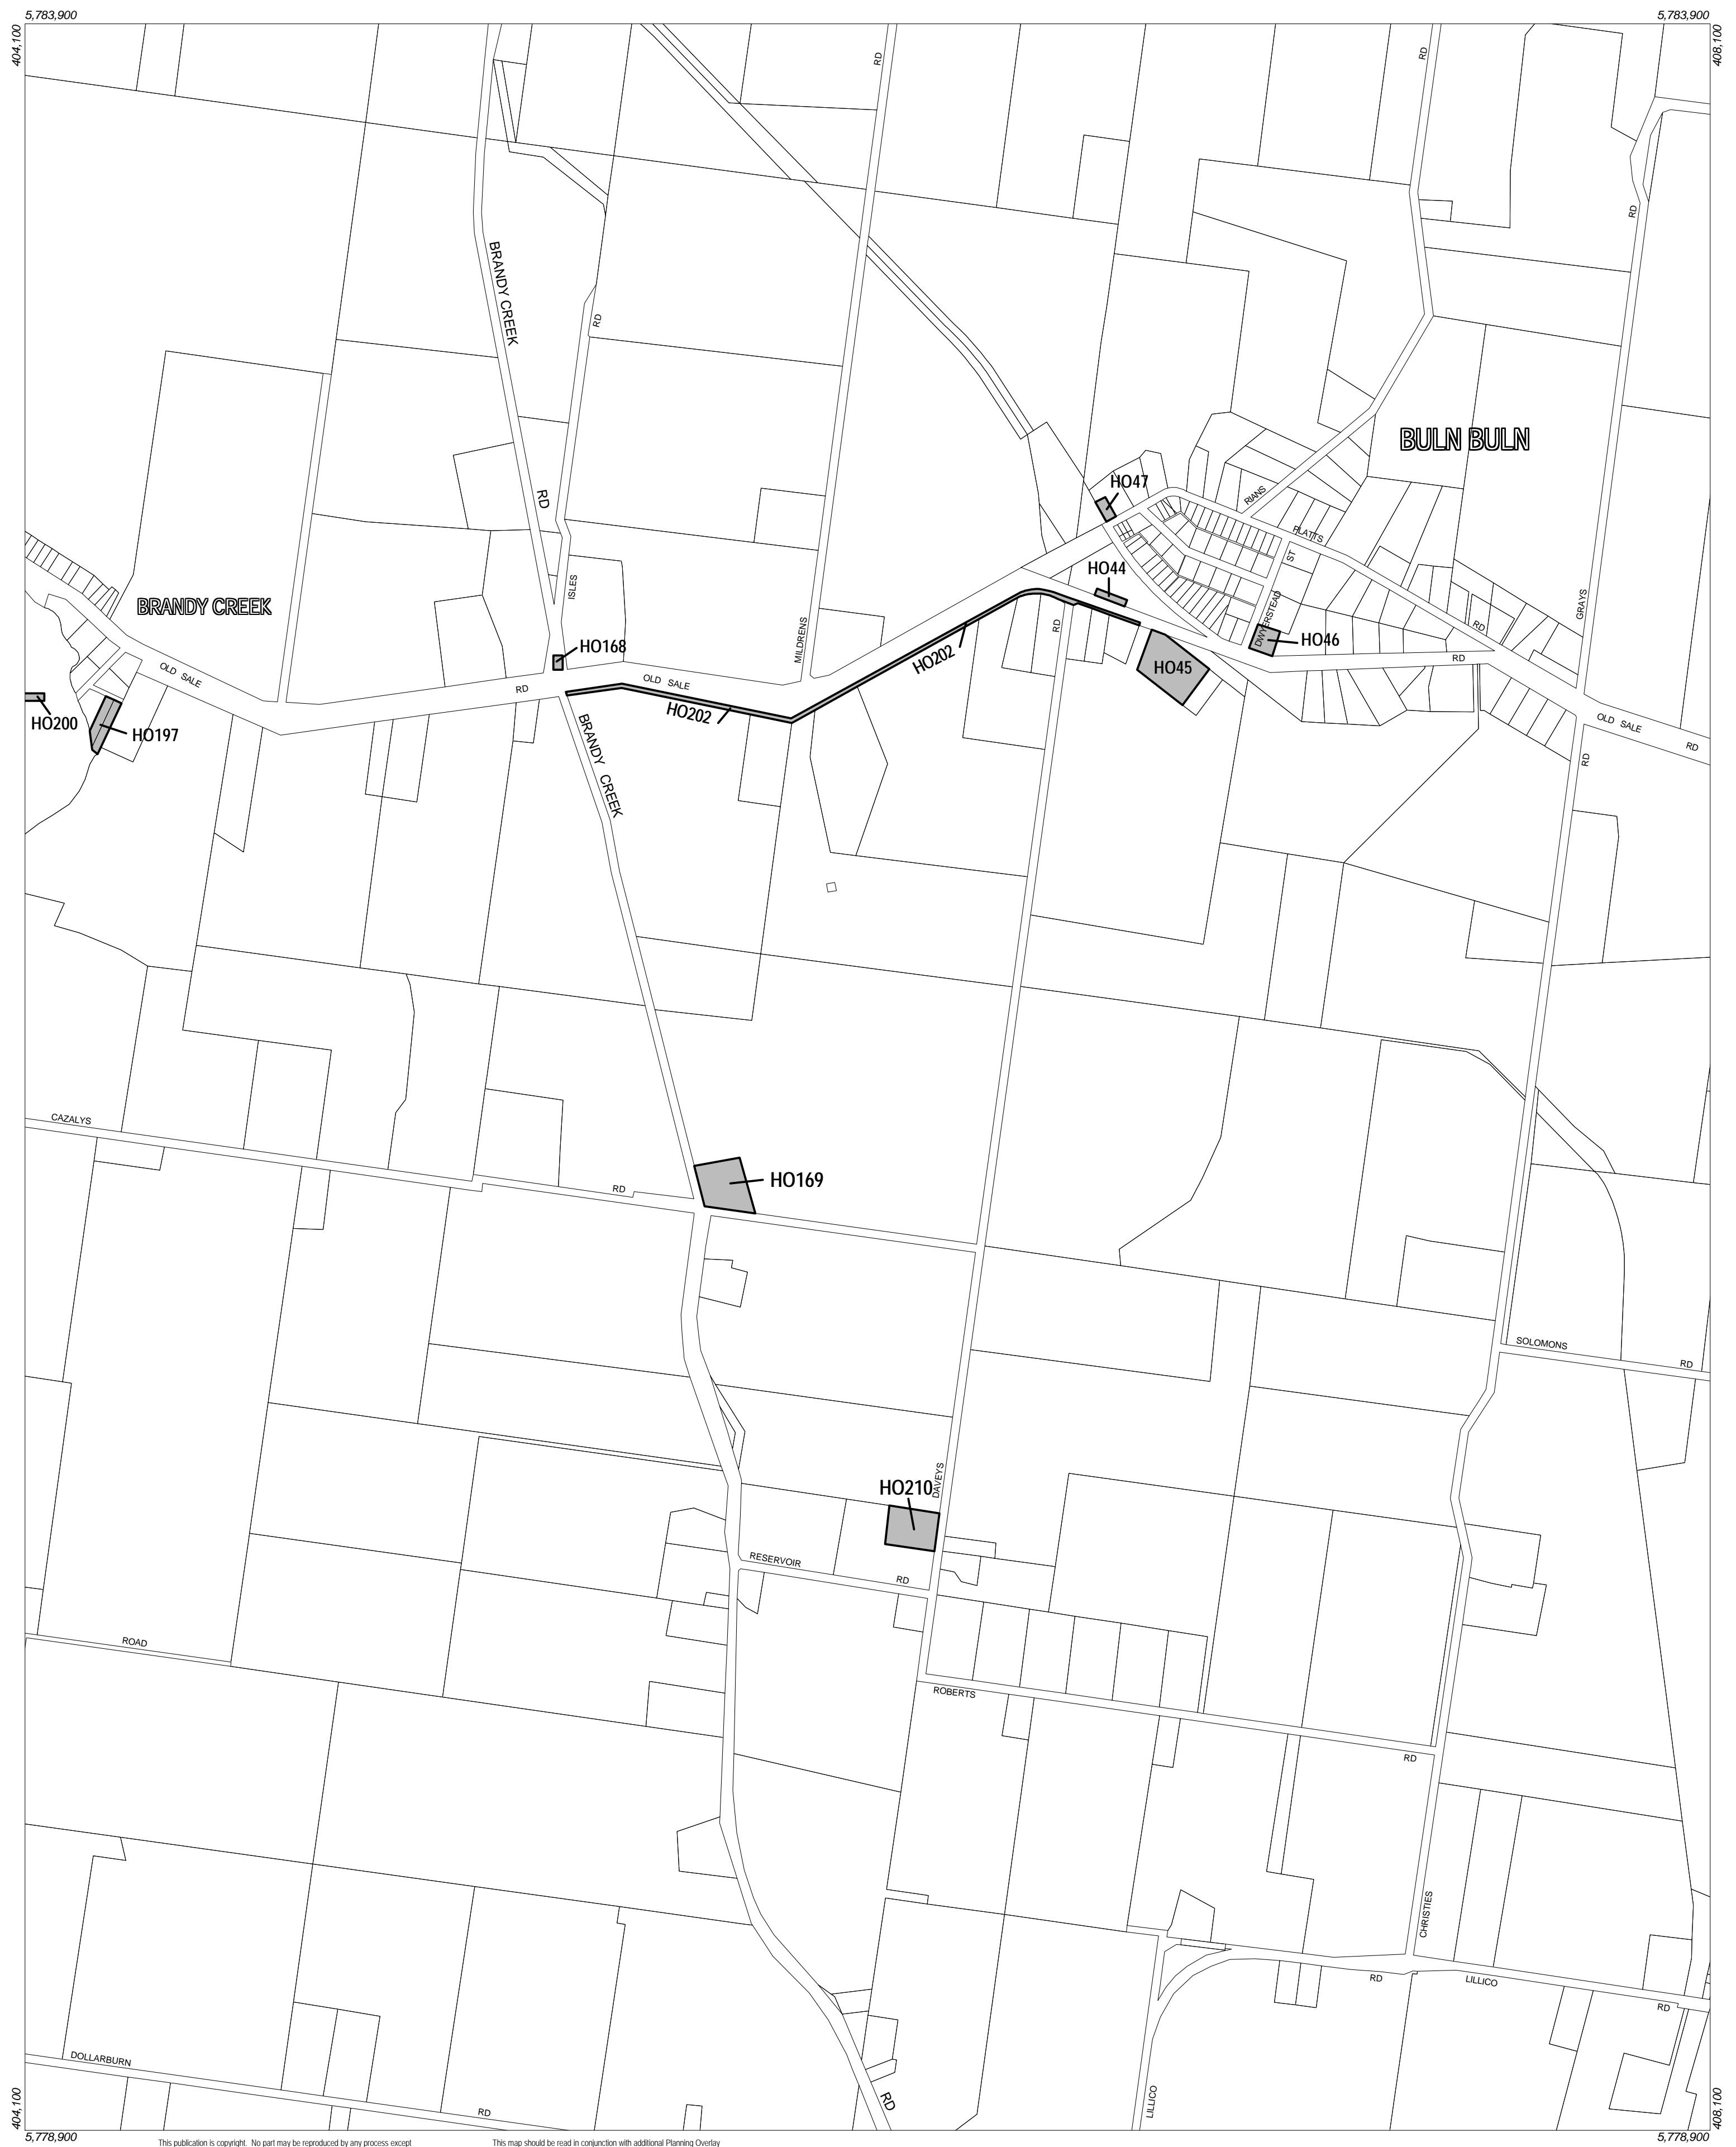

BAW BAW PLANNING SCHEME - LOCAL PROVISION

Overlays	
HO	Heritage Overlay

Amendment C17
Printed: 4/2/2003