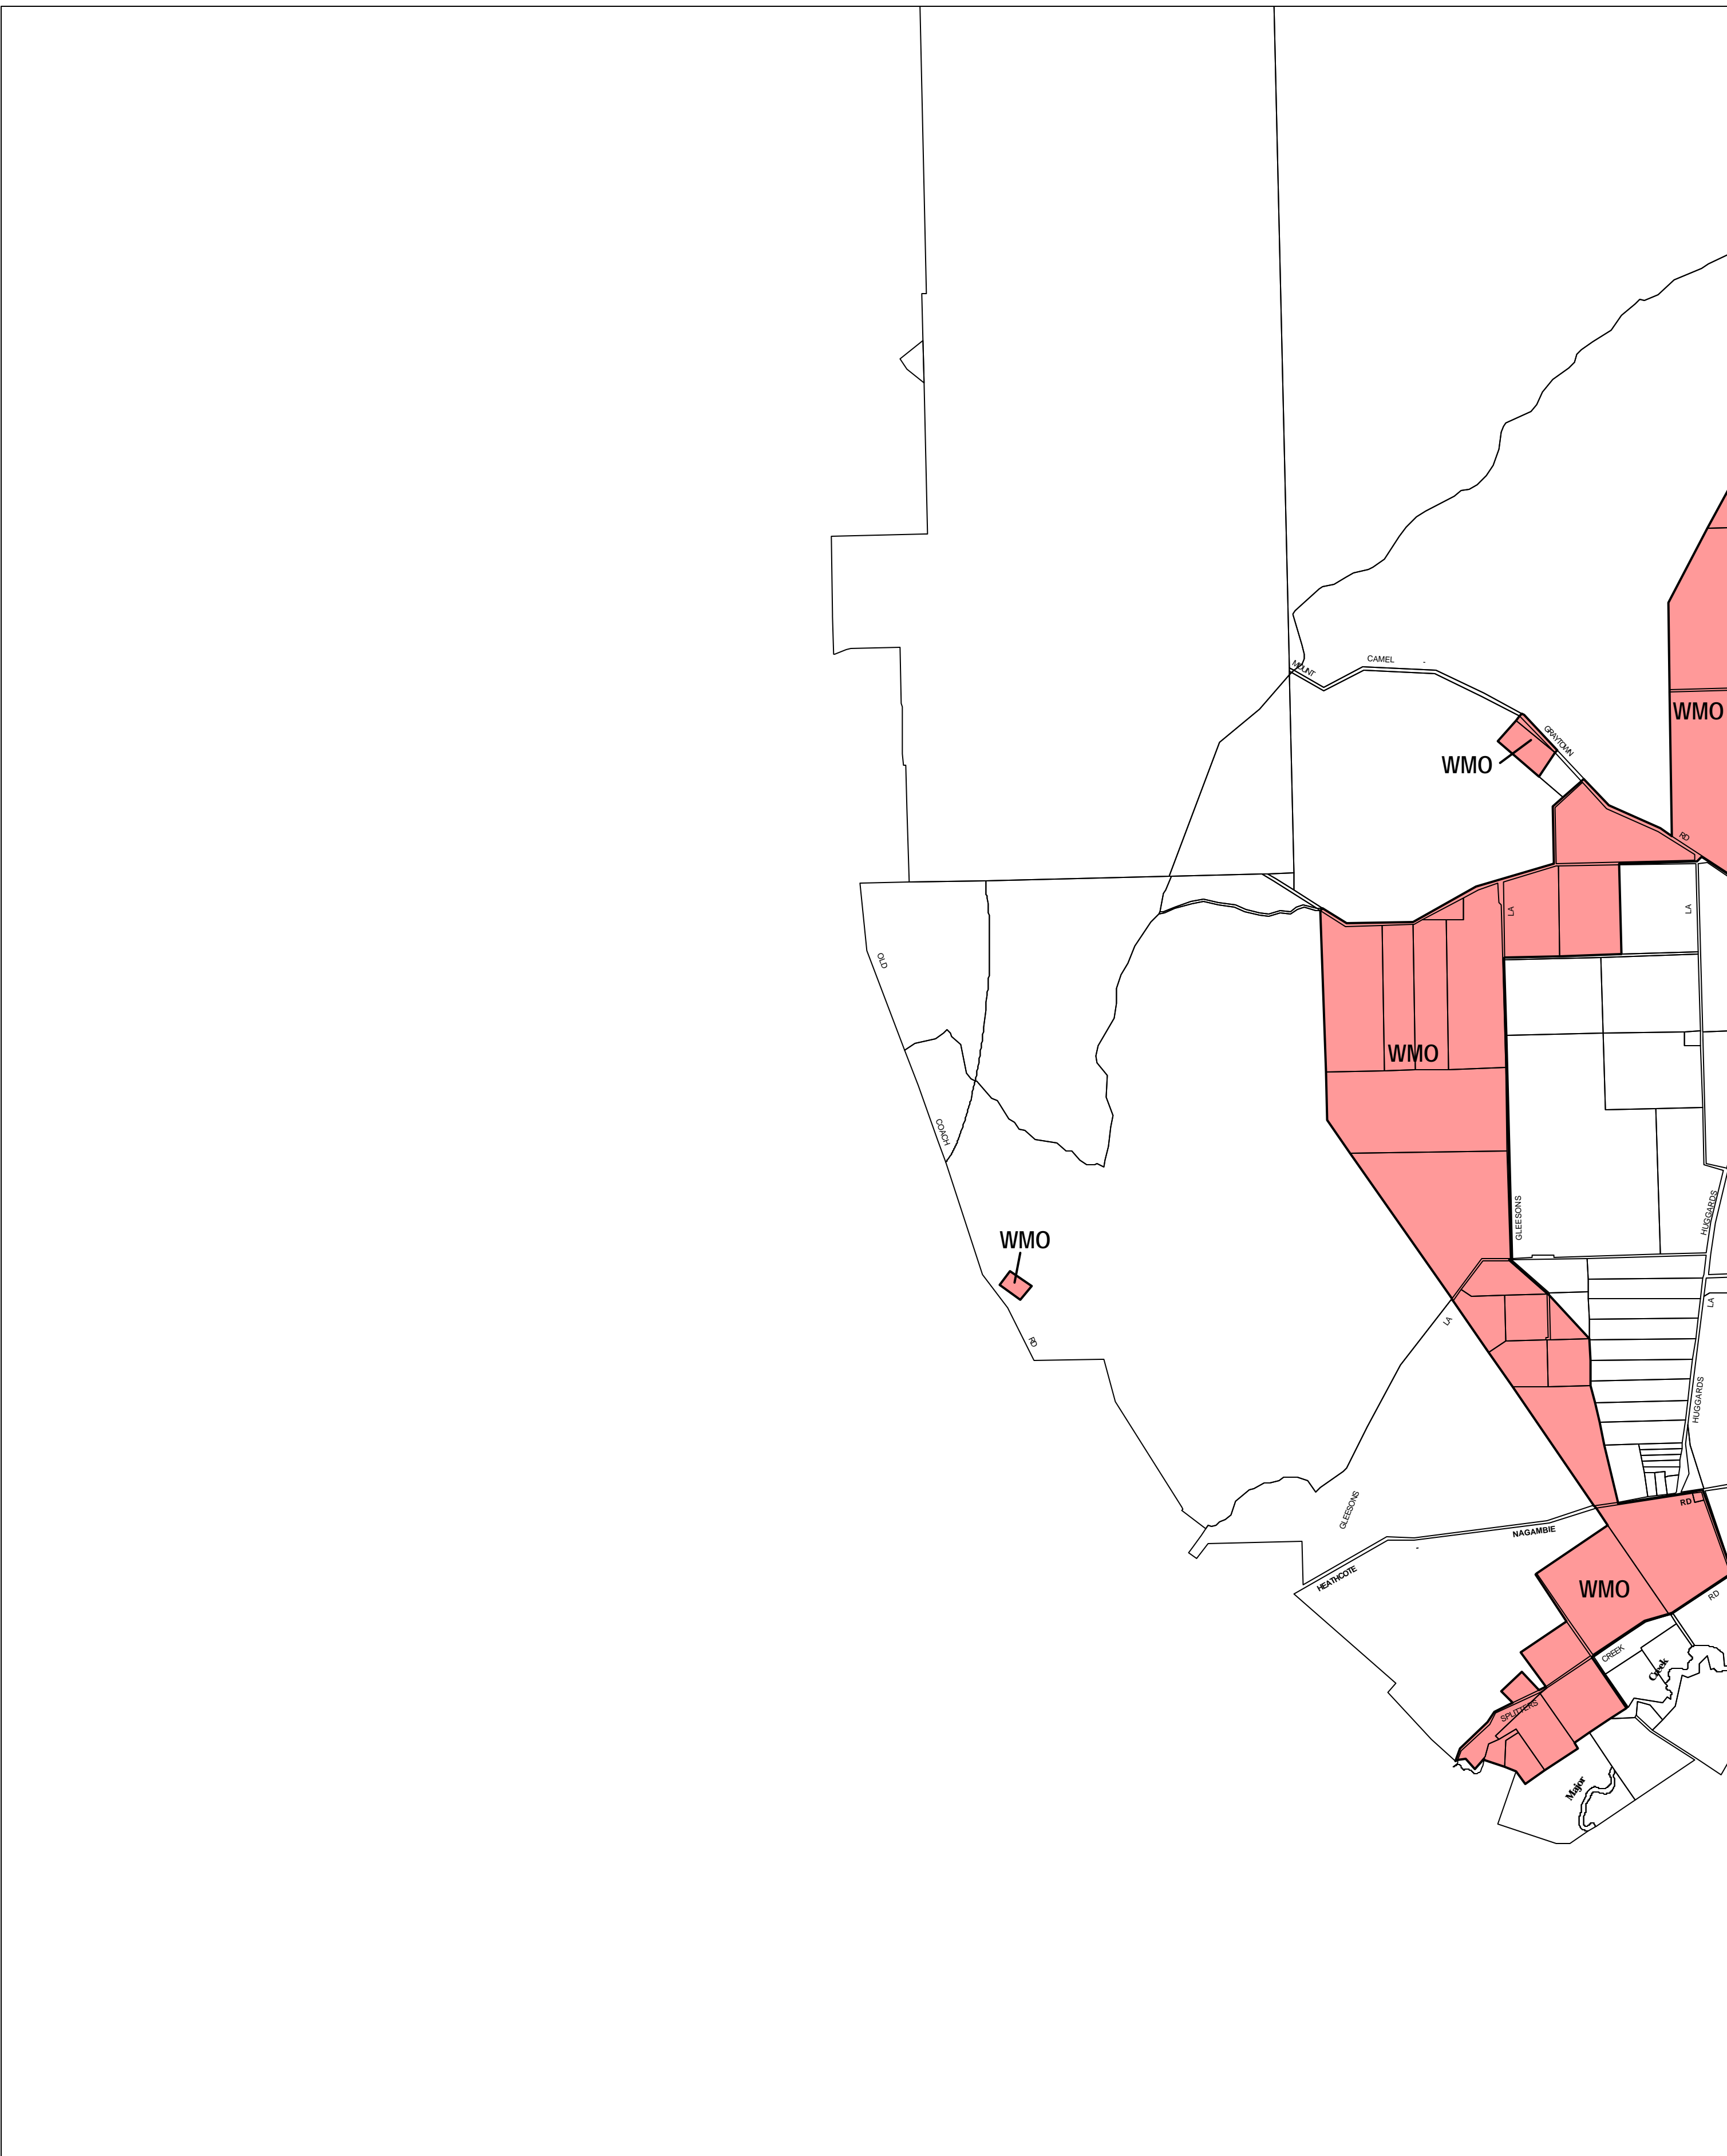

STRATHBOGIE PLANNING SCHEME - LOCAL PROVISION

Overlays

Wildfire Management Overlay

AUSTRALIAN MAP GRID ZONE 55

INDEX TO ADJOINING METRIC SERIES MAP

Printed: 12/6/2007

AMENDMENT C17